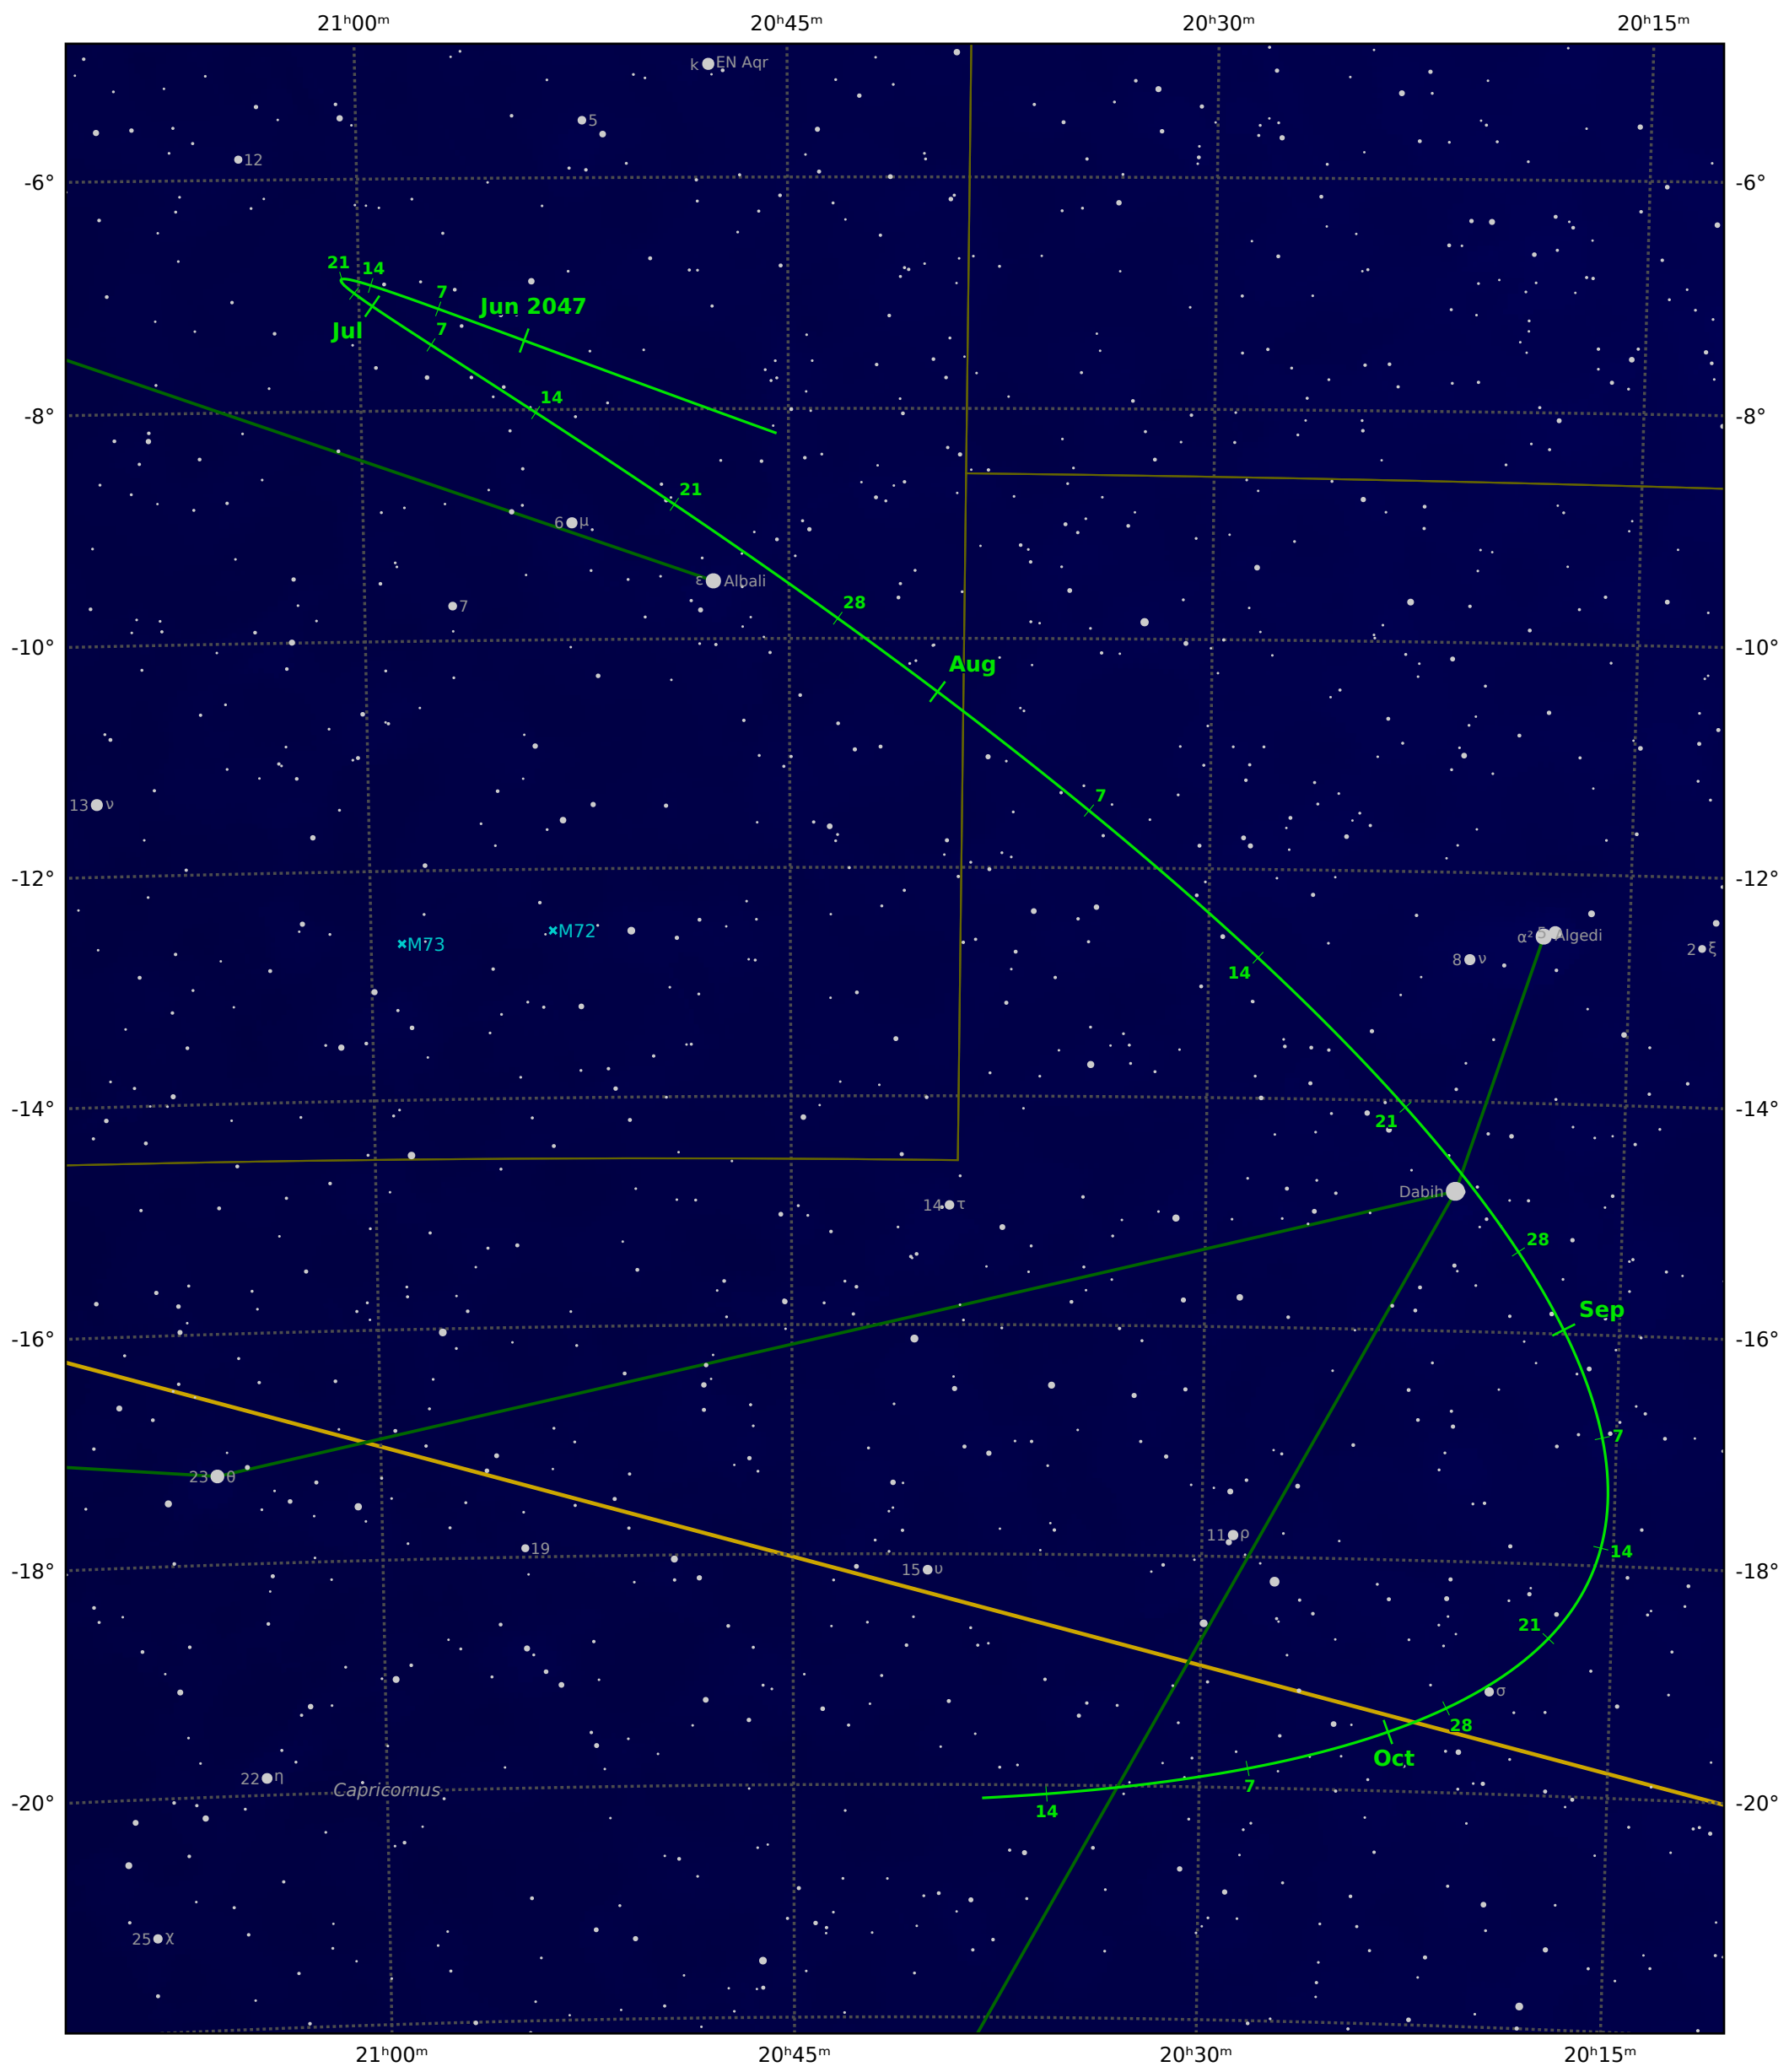

The path of Asteroid 18 Melpomene around opposition on 2 Aug 2047

© Dominic Ford 2011-2021. Downloaded from <https://in-the-sky.org>

Magnitude scale: • 9.5 • 9.0 • 8.5 • 8.0 • 7.5 • 7.0 • 6.5 • 6.0 • 5.5 • 5.0 • 4.5 • 4.0 • 3.5 • 3.0

— Ecliptic Plane