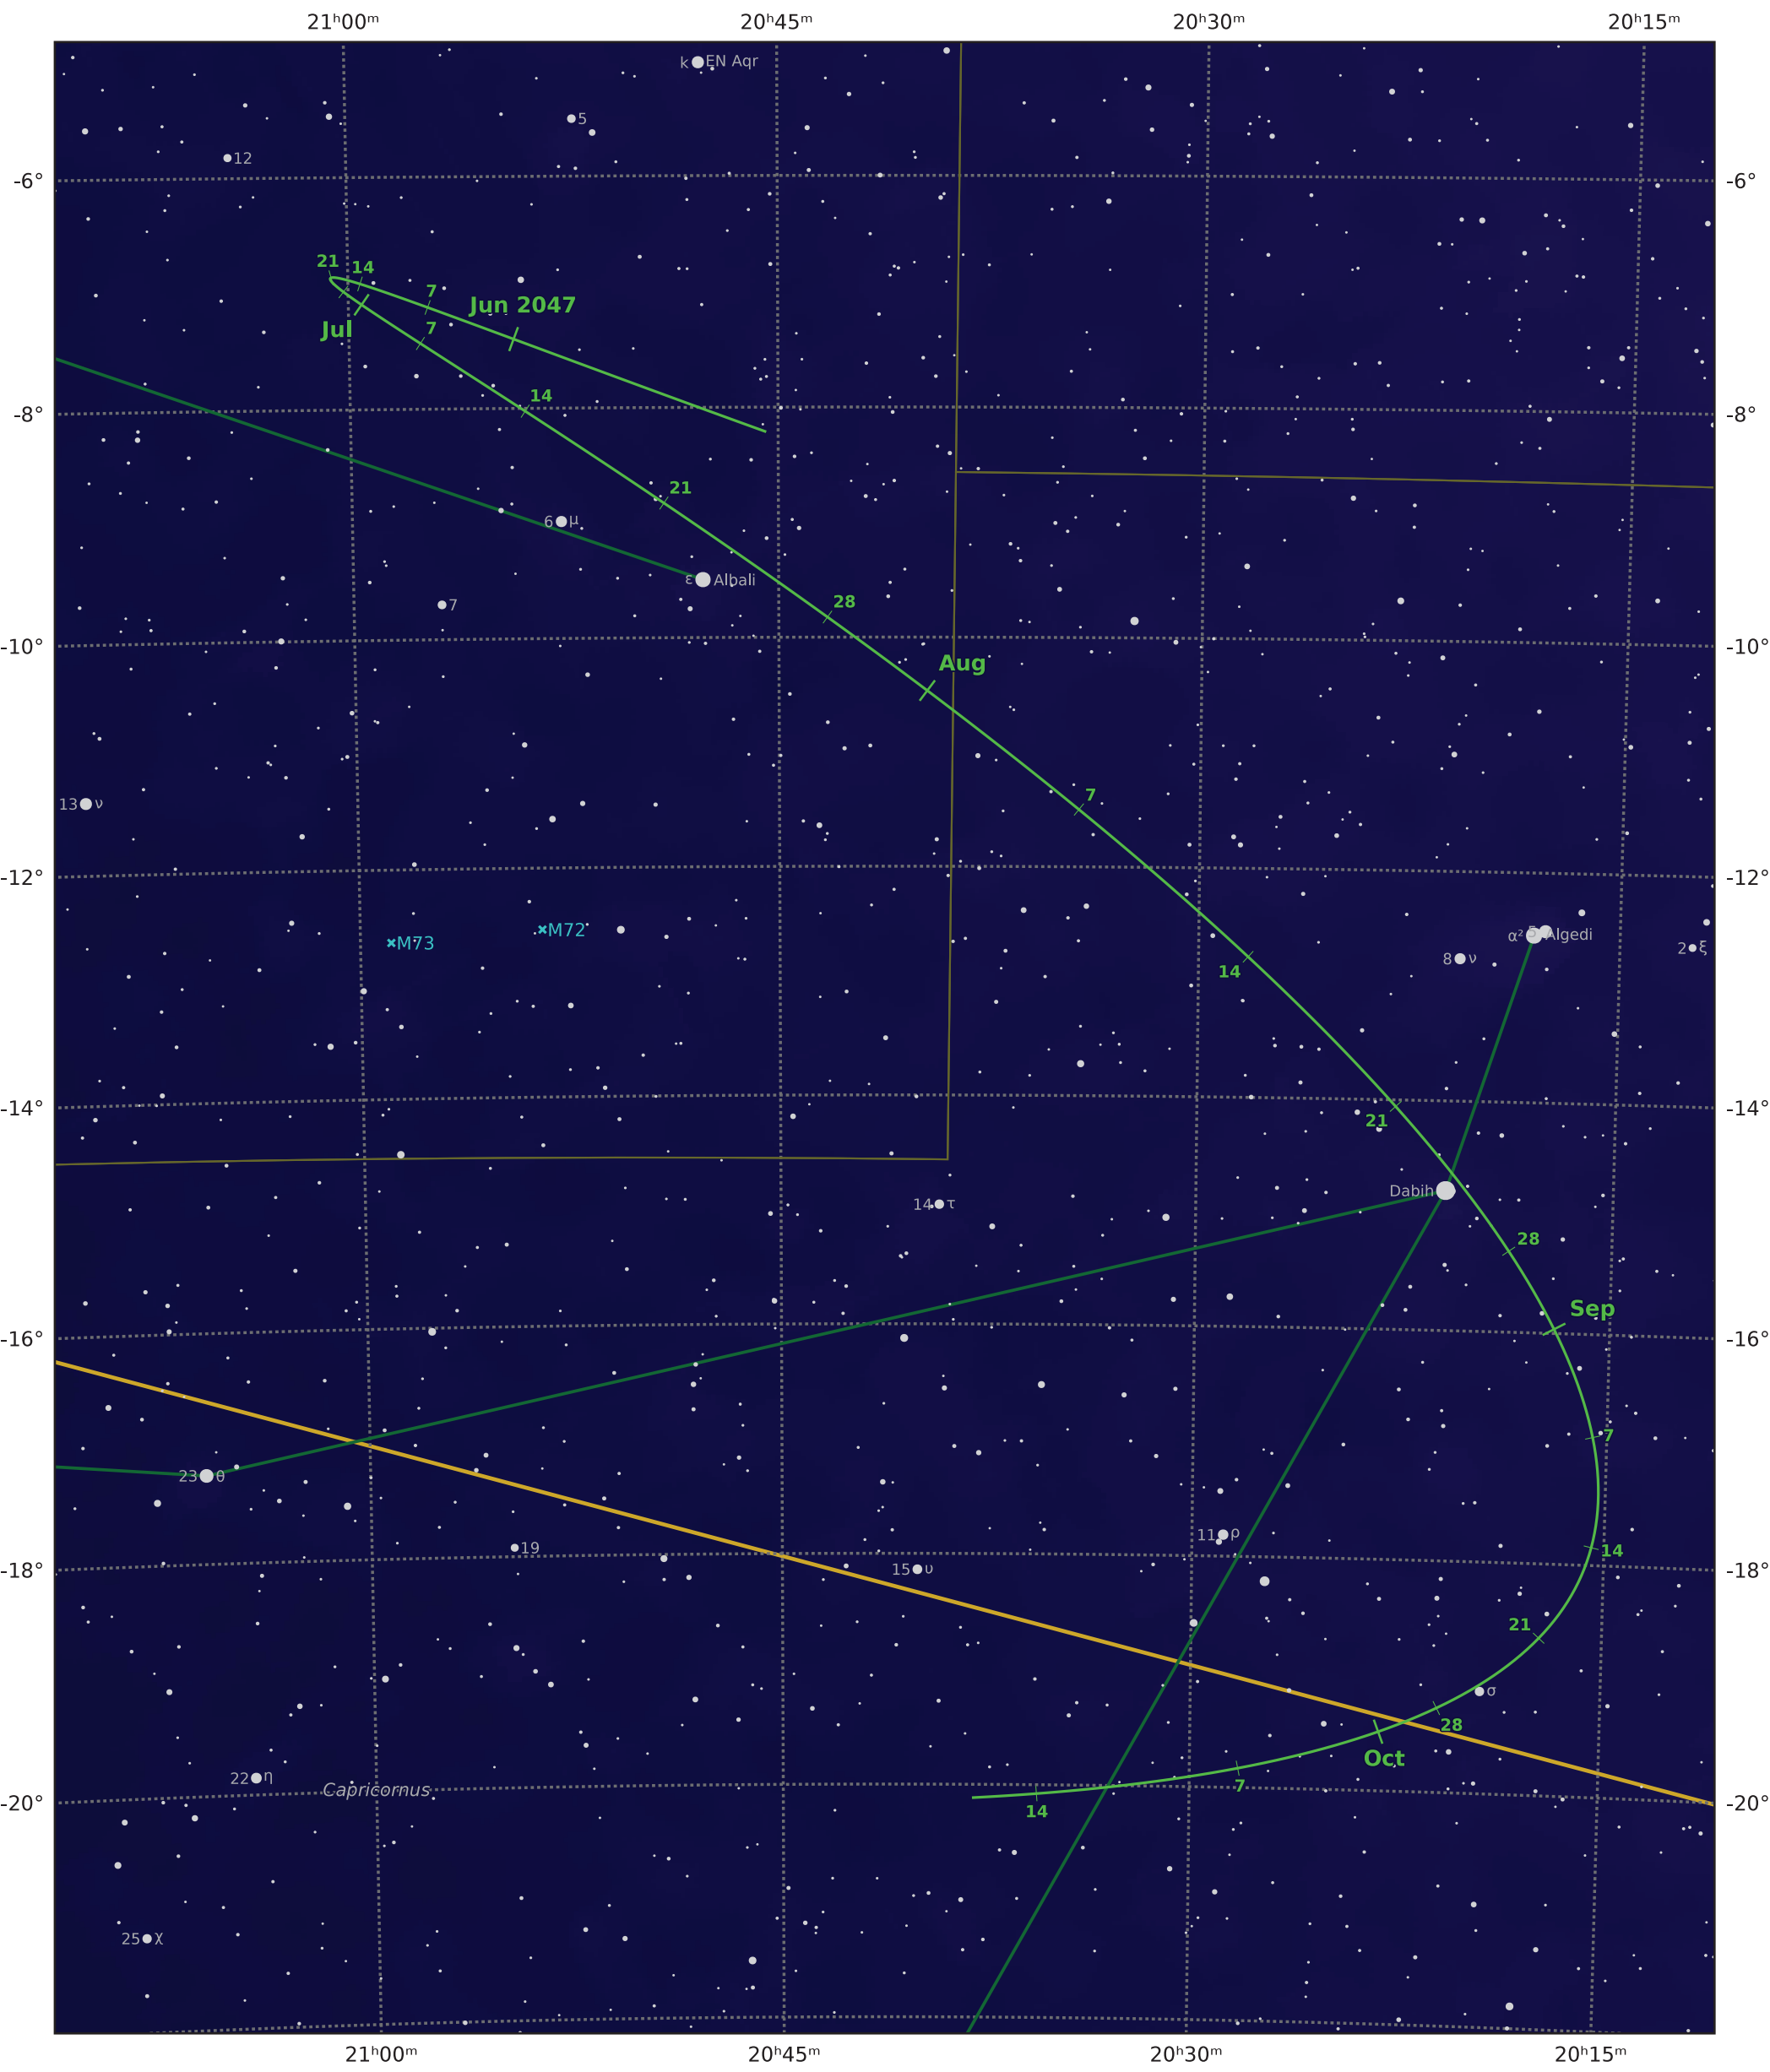

The path of Asteroid 18 Melpomene around opposition on 2 Aug 2047

Magnitude scale: -9.5 -9.0 -8.5 -8.0 -7.5 -7.0 -6.5 -6.0 -5.5 -5.0 -4.5 -4.0 -3.5 -3.0

— Ecliptic Plane