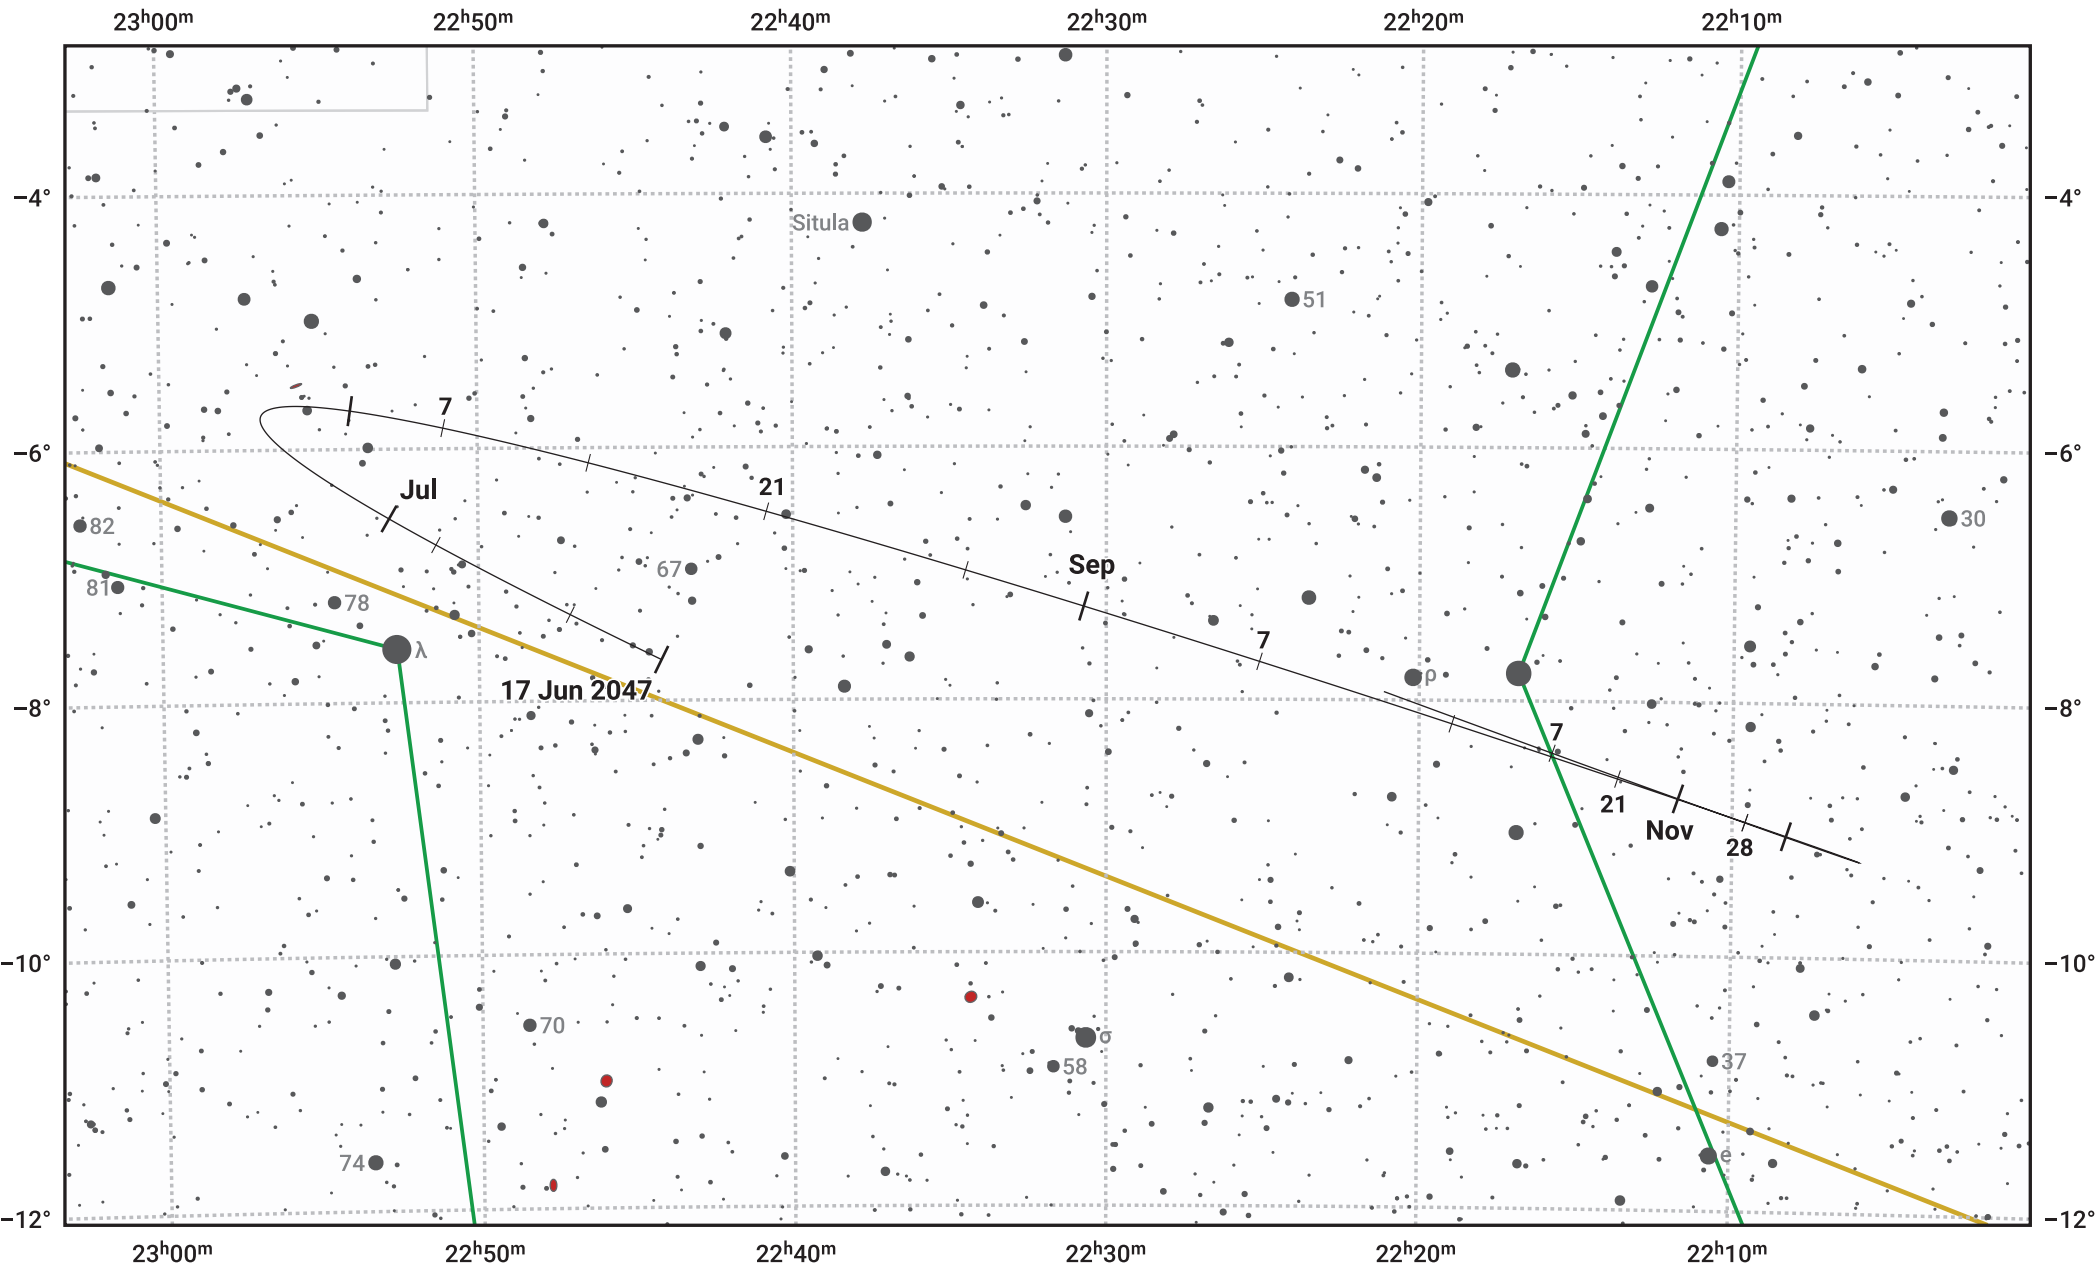

# The path of Asteroid 30 Urania around opposition on 31 Aug 2047

© Dominic Ford 2011–2024. Date markers placed at midnight UTC. Downloaded from <https://in-the-sky.org>

Magnitude scale: · 11.0 · 10.0 · 9.0 · 8.0 · 7.0 · 6.0 · 5.0 · 4.0 · 3.0

— Ecliptic Plane

- Galaxy
- Bright nebula
- Open cluster
- ⊕ Globular cluster

Date	Mag	Phase
2047 Jul 1	11.5	96%
2047 Jul 30	10.8	98%
2047 Aug 1	10.7	98%
2047 Aug 30	9.8	100%
2047 Sep 1	9.8	100%
2047 Oct 1	10.6	98%
2047 Oct 9	10.8	97%
2047 Nov 1	11.3	95%