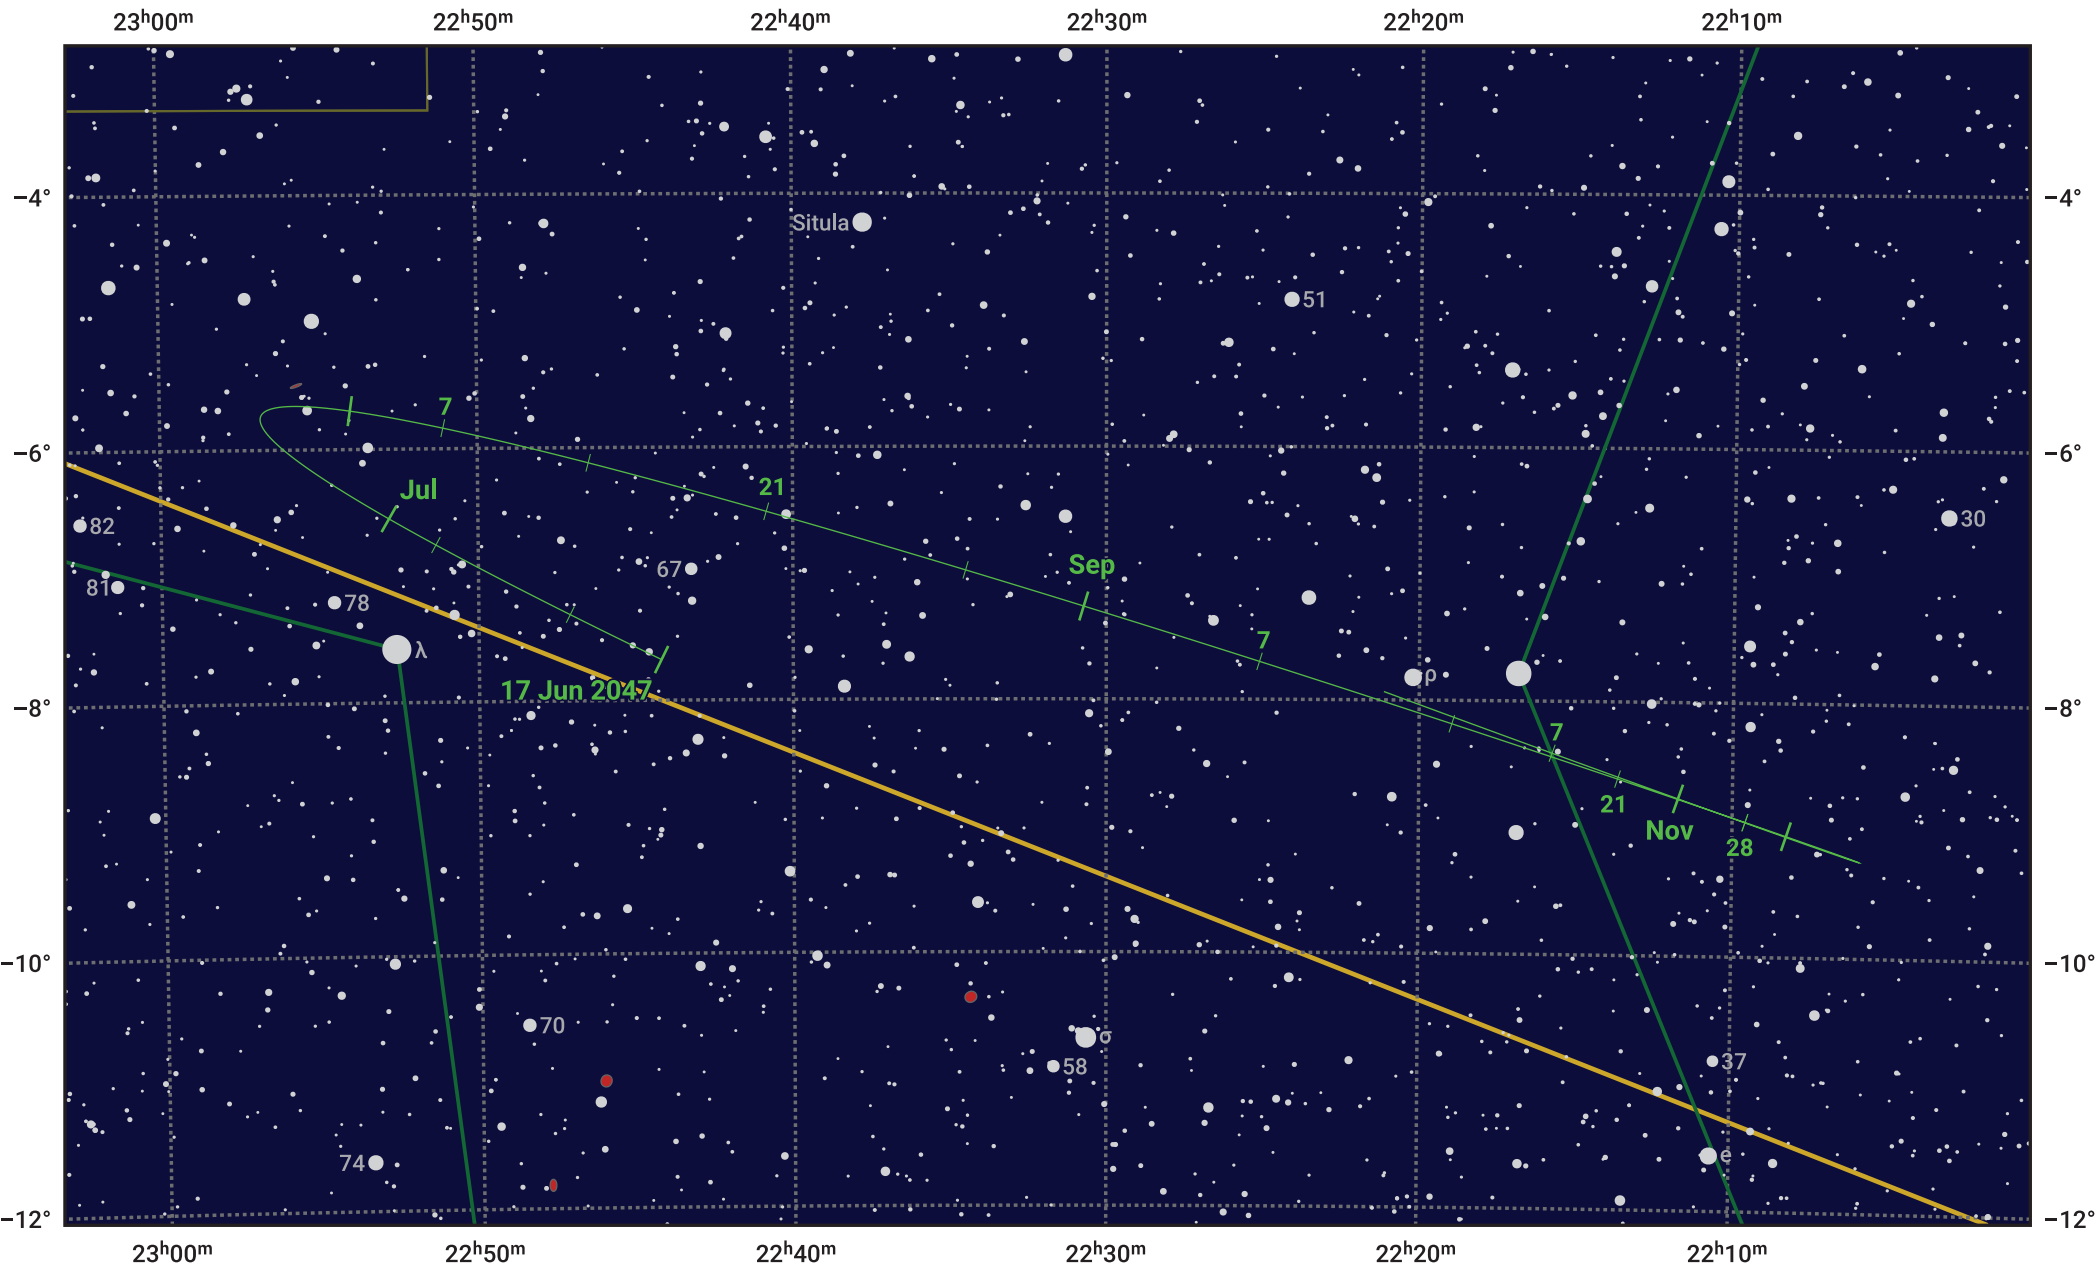

The path of Asteroid 30 Urania around opposition on 31 Aug 2047

© Dominic Ford 2011–2024. Date markers placed at midnight UTC. Downloaded from <https://in-the-sky.org>

Magnitude scale: 11.0 10.0 9.0 8.0 7.0 6.0 5.0 4.0 3.0

— Ecliptic Plane

- Galaxy
- Bright nebula
- Open cluster
- ⊕ Globular cluster

Date	Mag	Phase
2047 Jul 1	11.5	96%
2047 Jul 30	10.8	98%
2047 Aug 1	10.7	98%
2047 Aug 30	9.8	100%
2047 Sep 1	9.8	100%
2047 Oct 1	10.6	98%
2047 Oct 9	10.8	97%
2047 Nov 1	11.3	95%