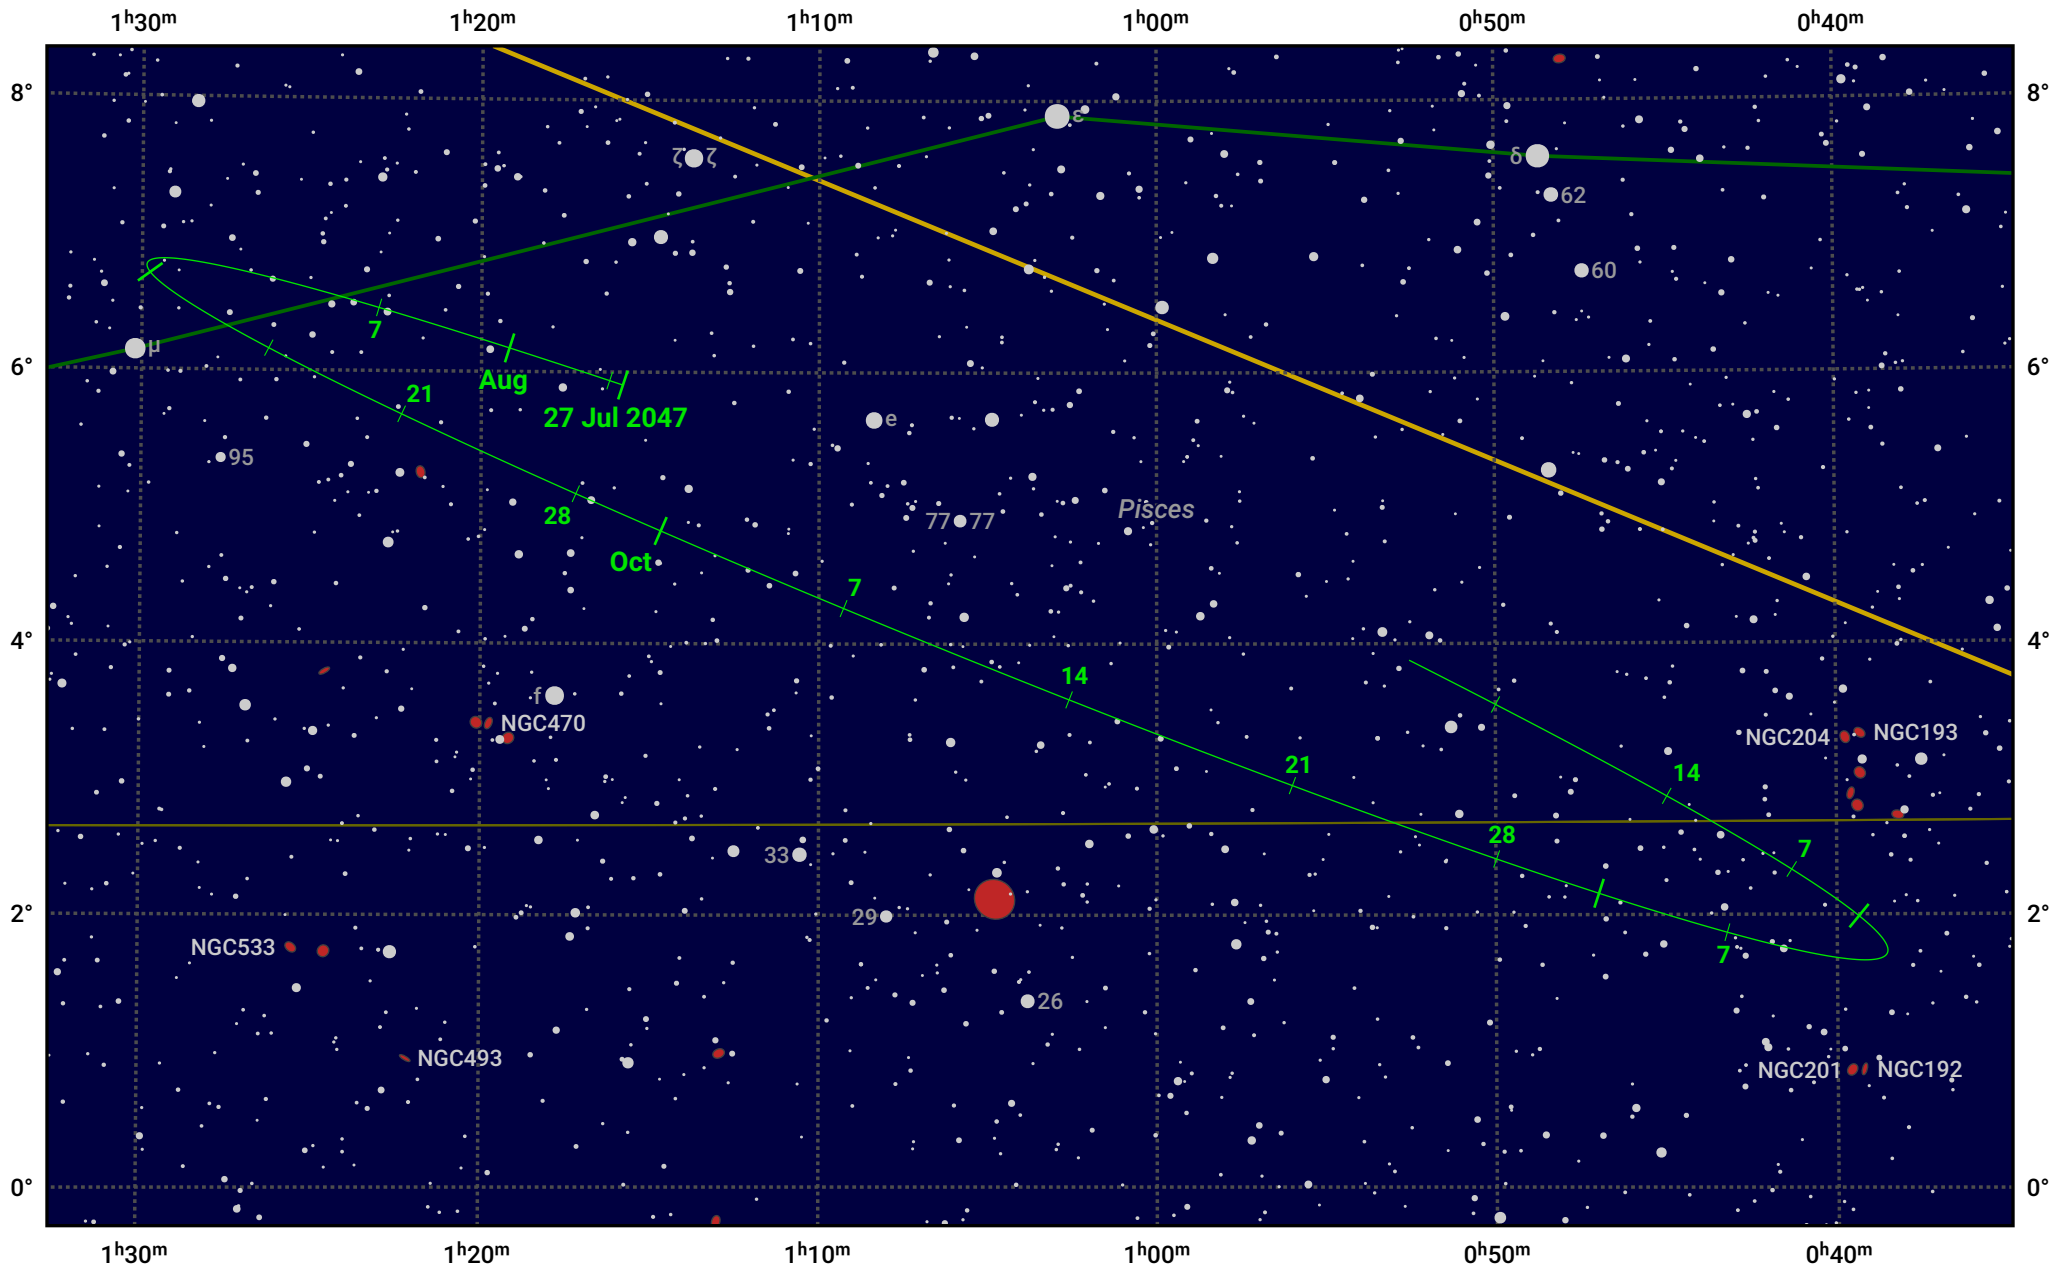

The path of Asteroid 27 Euterpe around opposition on 10 Oct 2047

© Dominic Ford 2011–2024. Date markers placed at midnight UTC. Downloaded from <https://in-the-sky.org>

Magnitude scale: 11.0 10.0 9.0 8.0 7.0 6.0 5.0 4.0

— Ecliptic Plane

Galaxy Bright nebula Open cluster Globular cluster

Date	Mag	Phase
2047 Aug 1	11.3	95%
2047 Sep 1	10.6	97%
2047 Sep 7	10.4	98%
2047 Oct 1	9.7	100%
2047 Oct 8	9.4	100%
2047 Nov 1	9.9	99%
2047 Nov 25	10.4	96%
2047 Dec 1	10.5	96%