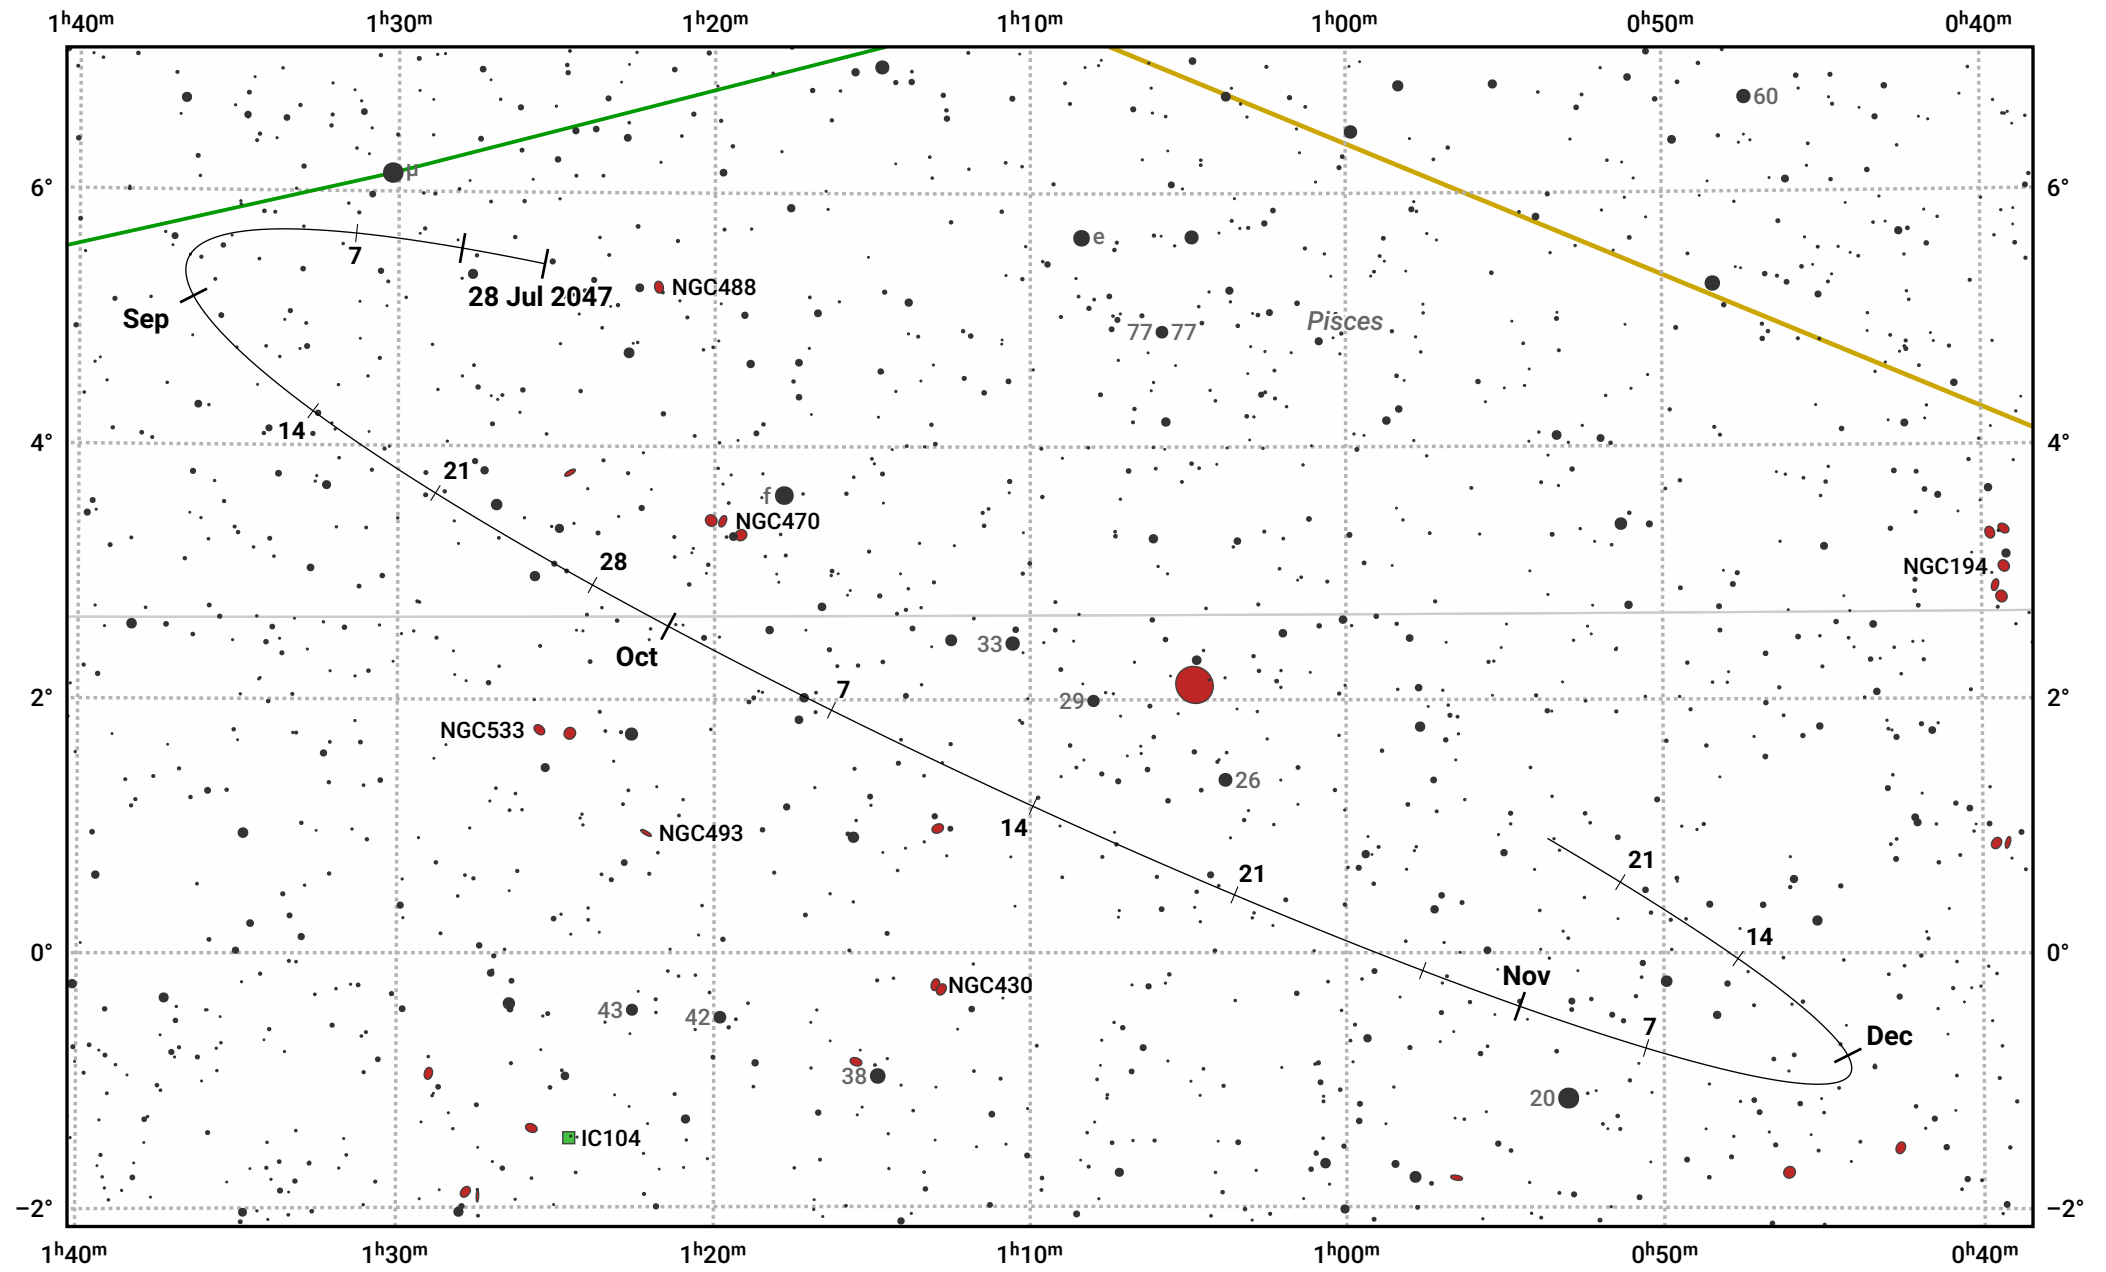

The path of Asteroid 44 Nysa around opposition on 11 Oct 2047

© Dominic Ford 2011–2024. Date markers placed at midnight UTC. Downloaded from <https://in-the-sky.org>

Magnitude scale: 11.0 10.0 9.0 8.0 7.0 6.0 5.0 4.0

— Ecliptic Plane

Galaxy Bright nebula Open cluster Globular cluster

Date	Mag	Phase
2047 Aug 1	11.4	96%
2047 Sep 1	10.8	98%
2047 Sep 12	10.5	99%
2047 Oct 1	9.9	100%
2047 Nov 1	10.1	99%
2047 Dec 1	10.7	97%