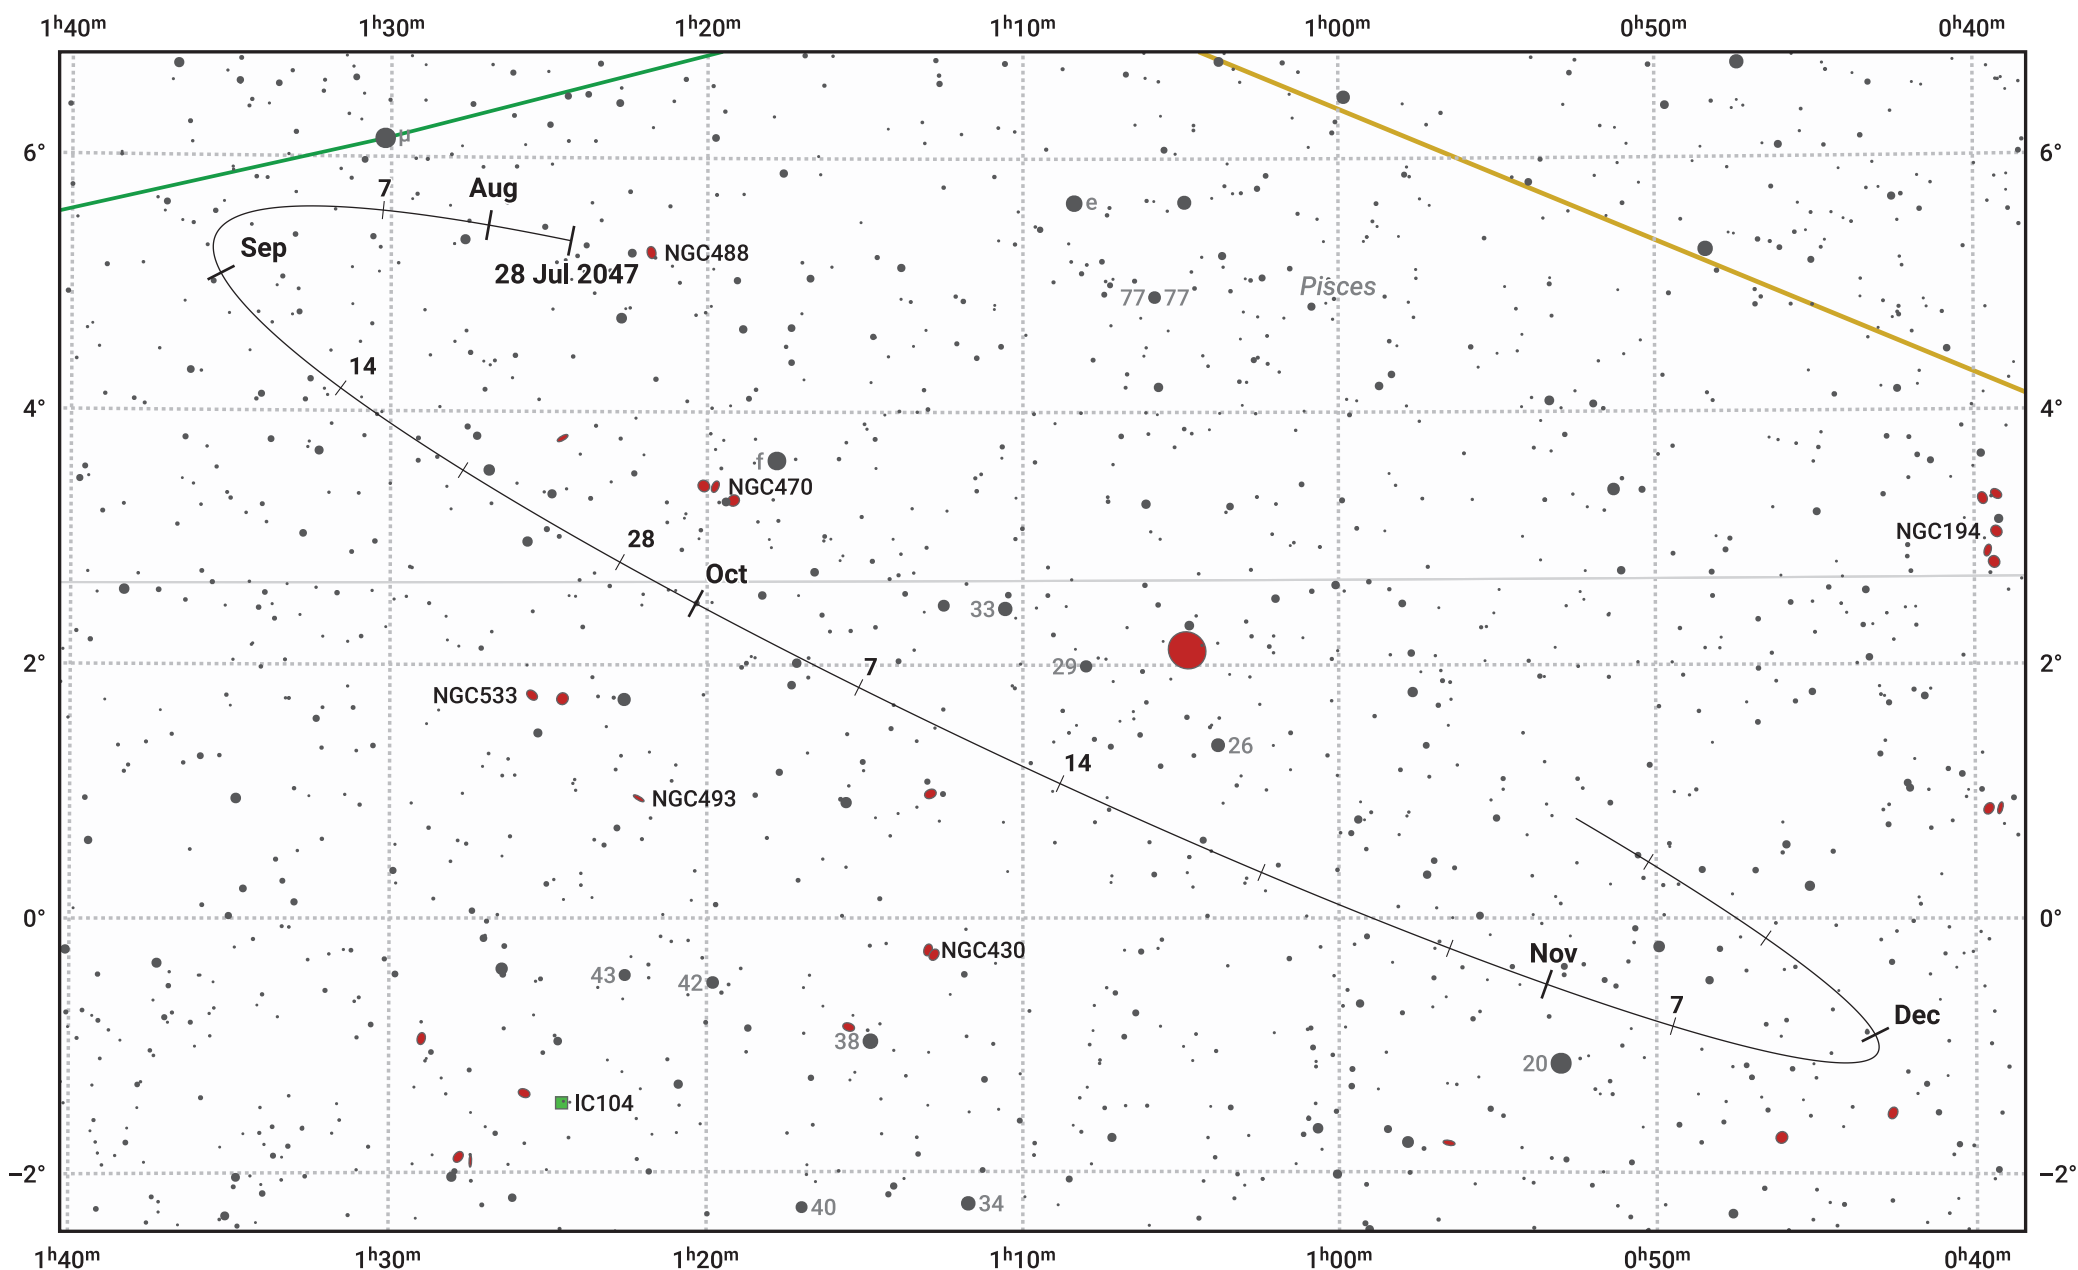

The path of Asteroid 44 Nysa around opposition on 11 Oct 2047

© Dominic Ford 2011–2024. Date markers placed at midnight UTC. Downloaded from <https://in-the-sky.org>

Magnitude scale: 11.0 10.0 9.0 8.0 7.0 6.0 5.0 4.0

— Ecliptic Plane

- Galaxy
- Bright nebula
- Open cluster
- Globular cluster

Date	Mag	Phase
2047 Aug 1	11.4	96%
2047 Sep 1	10.8	98%
2047 Sep 12	10.5	99%
2047 Oct 1	9.9	100%
2047 Nov 1	10.1	99%
2047 Dec 1	10.7	97%