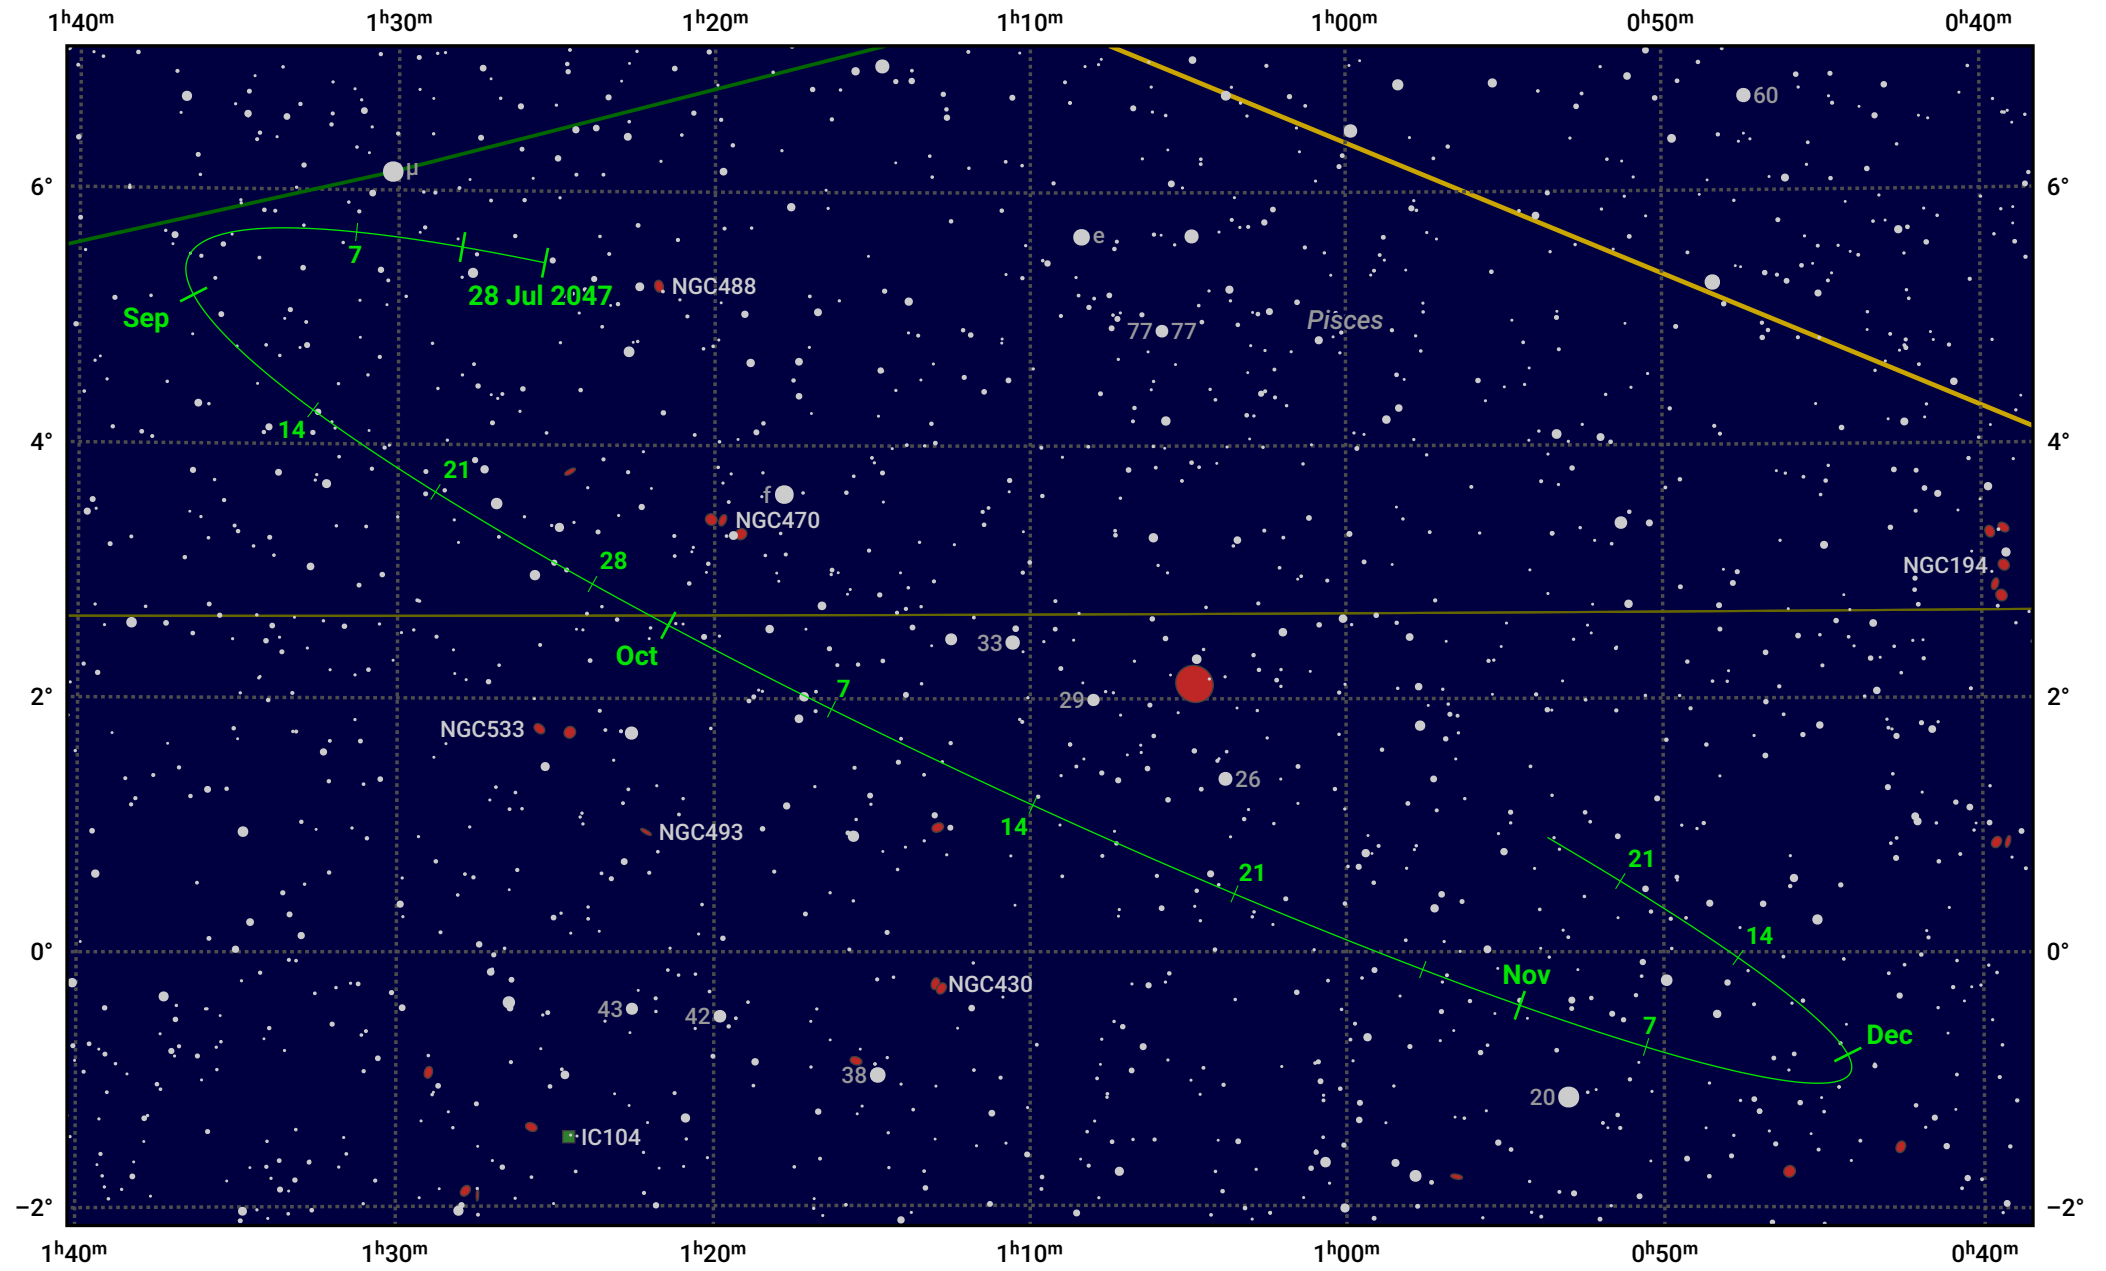

The path of Asteroid 44 Nysa around opposition on 11 Oct 2047

© Dominic Ford 2011–2024. Date markers placed at midnight UTC. Downloaded from <https://in-the-sky.org>

Magnitude scale: 11.0 10.0 9.0 8.0 7.0 6.0 5.0 4.0

— Ecliptic Plane

- Galaxy
- Bright nebula
- Open cluster
- ⊙ Globular cluster

Date	Mag	Phase
2047 Aug 1	11.4	96%
2047 Sep 1	10.8	98%
2047 Sep 12	10.5	99%
2047 Oct 1	9.9	100%
2047 Nov 1	10.1	99%
2047 Dec 1	10.7	97%