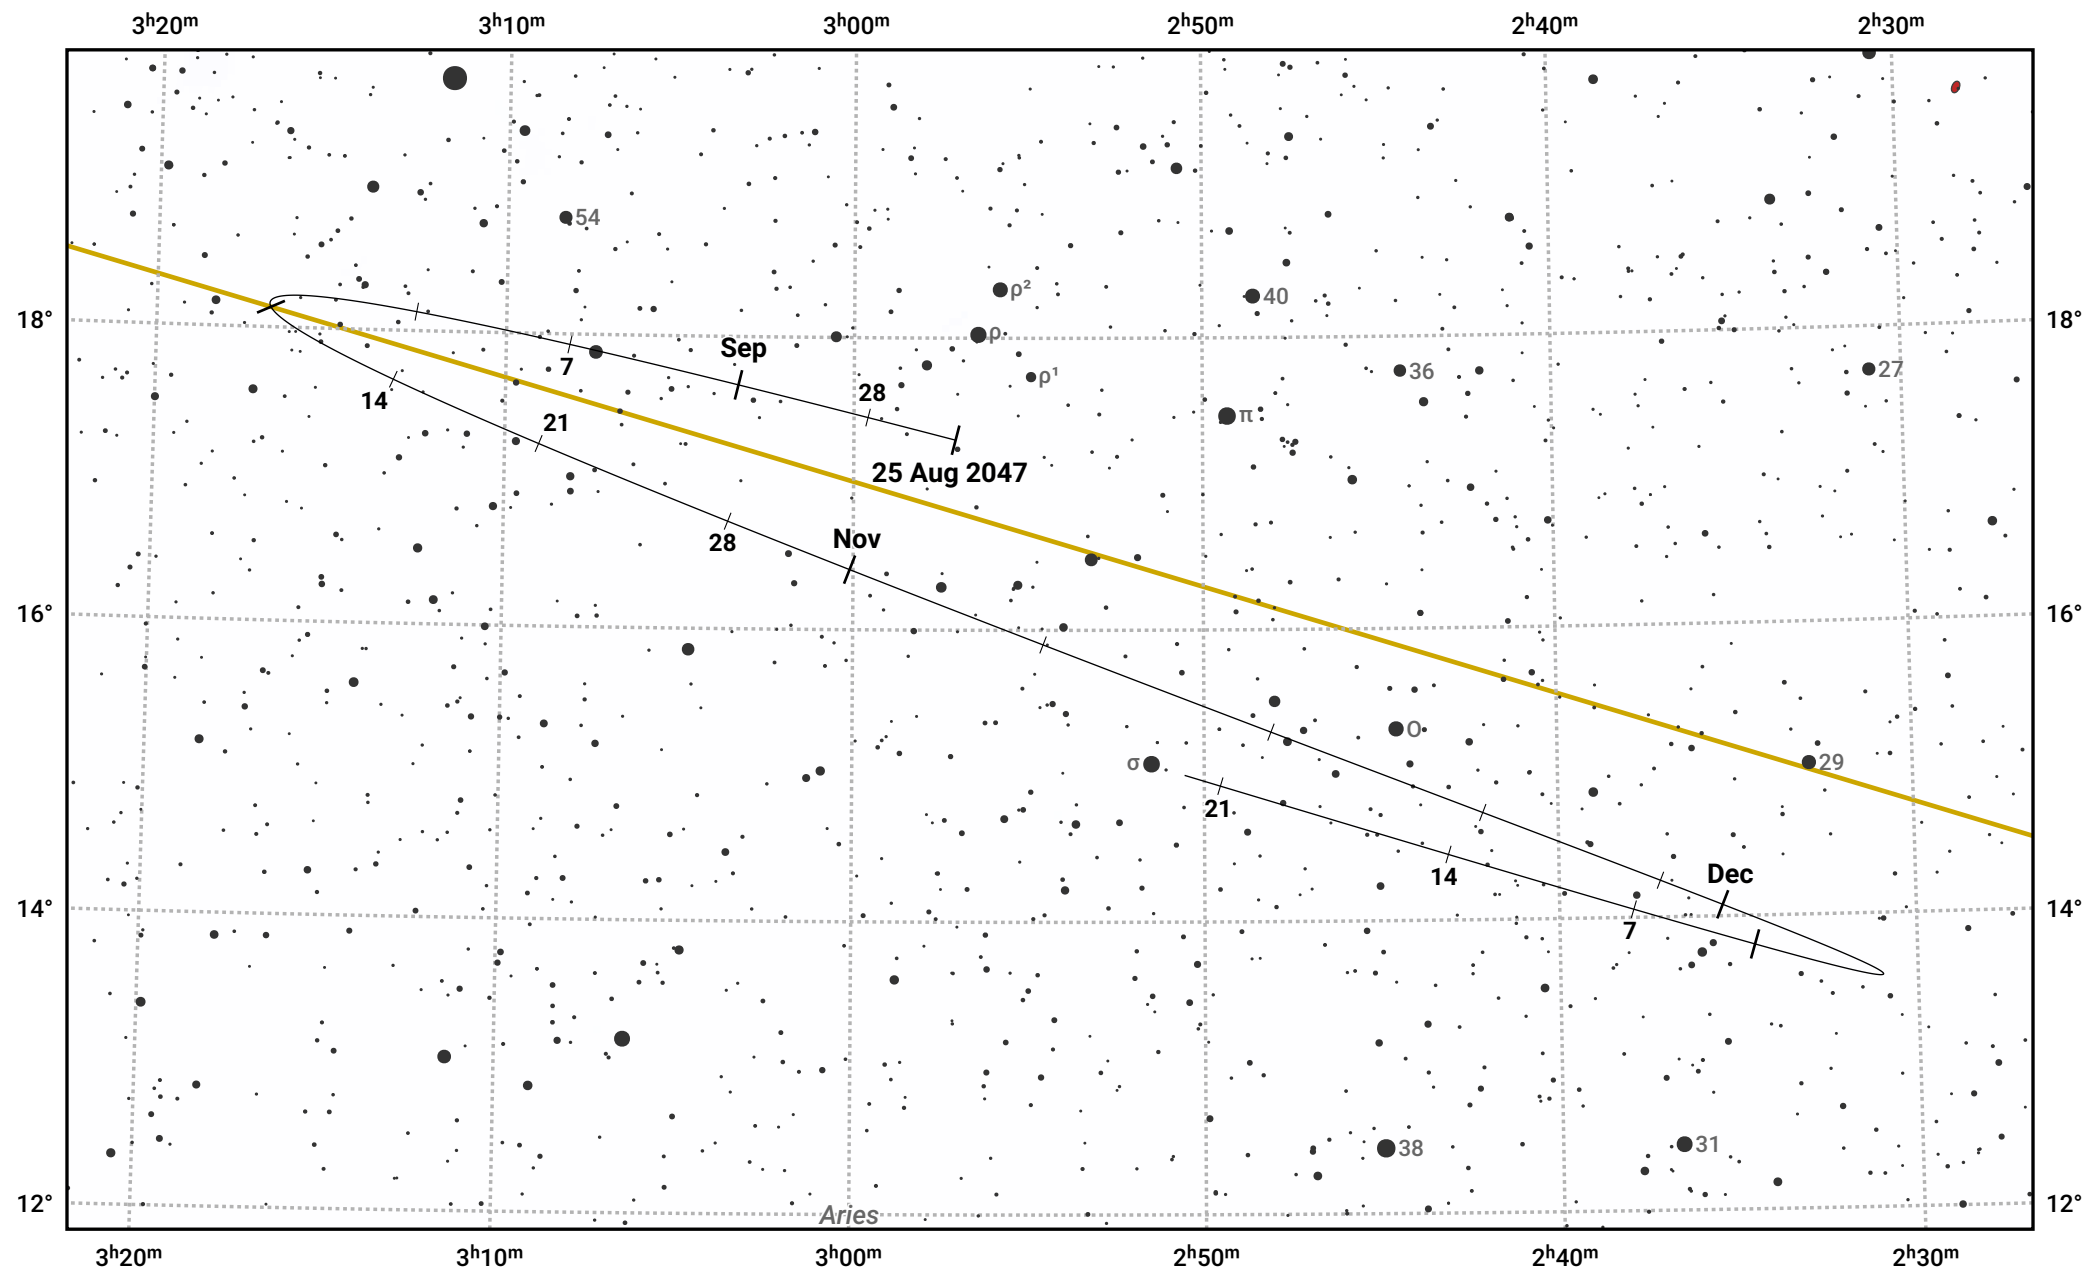

# The path of Asteroid 19 Fortuna around opposition on 8 Nov 2047

© Dominic Ford 2011–2024. Date markers placed at midnight UTC. Downloaded from <https://in-the-sky.org>

Magnitude scale: 11.0 10.0 9.0 8.0 7.0 6.0 5.0 4.0

— Ecliptic Plane

- Galaxy
- Bright nebula
- Open cluster
- ⊕ Globular cluster

Date	Mag	Phase
2047 Sep 1	11.2	94%
2047 Oct 1	10.5	97%
2047 Oct 9	10.3	98%
2047 Nov 1	9.6	100%
2047 Dec 1	10.1	99%
2048 Jan 1	11.0	96%
2048 Jan 15	11.3	95%