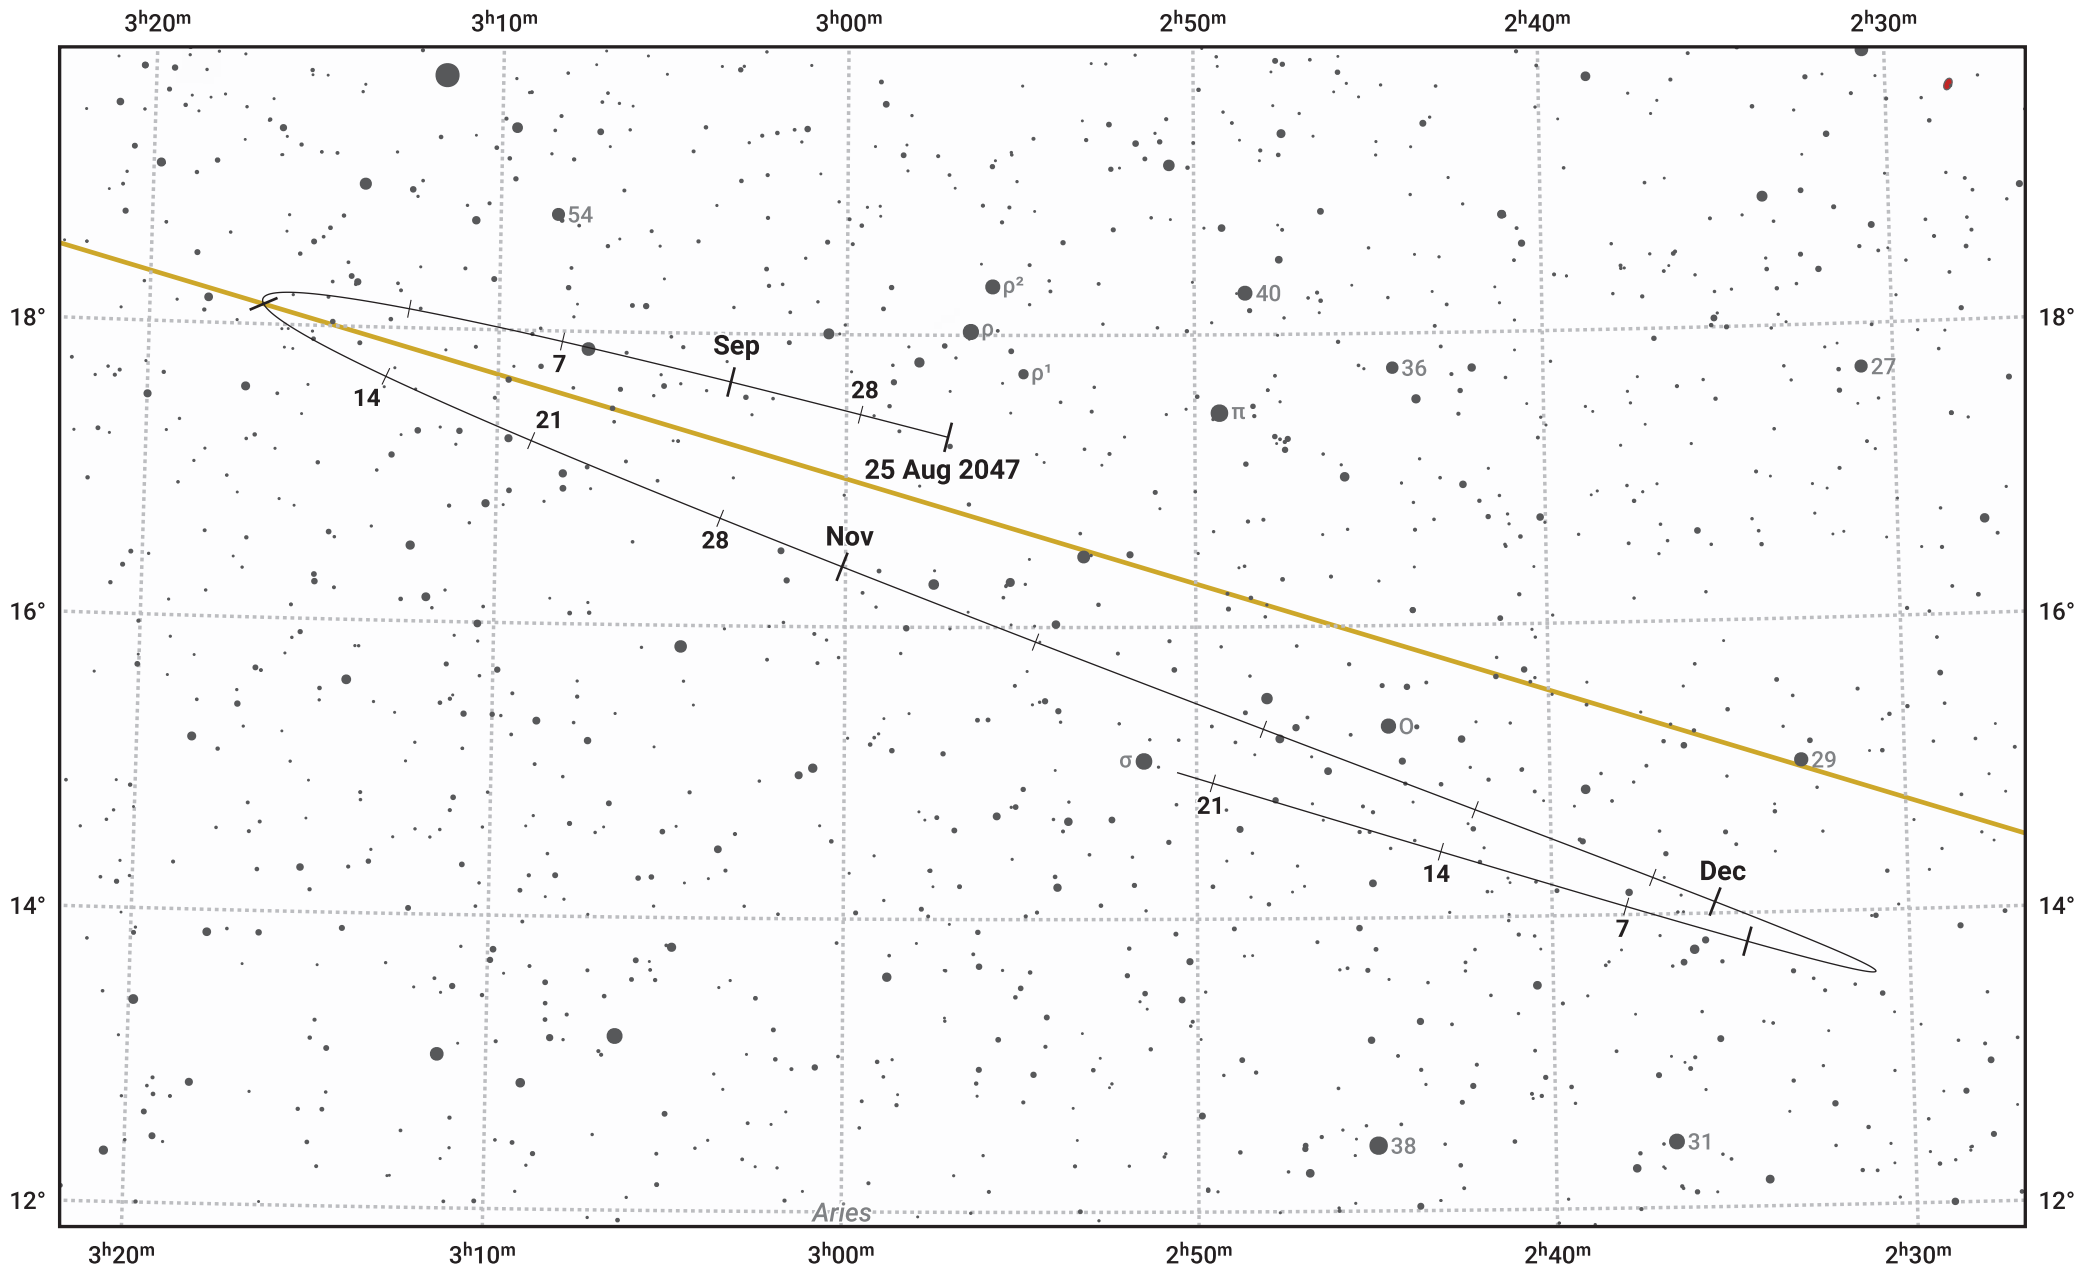

# The path of Asteroid 19 Fortuna around opposition on 8 Nov 2047

© Dominic Ford 2011–2024. Date markers placed at midnight UTC. Downloaded from <https://in-the-sky.org>

Magnitude scale: 11.0 10.0 9.0 8.0 7.0 6.0 5.0 4.0

— Ecliptic Plane

Galaxy    Bright nebula    Open cluster    Globular cluster

Date	Mag	Phase
2047 Sep 1	11.2	94%
2047 Oct 1	10.5	97%
2047 Oct 9	10.3	98%
2047 Nov 1	9.6	100%
2047 Dec 1	10.1	99%
2048 Jan 1	11.0	96%
2048 Jan 15	11.3	95%