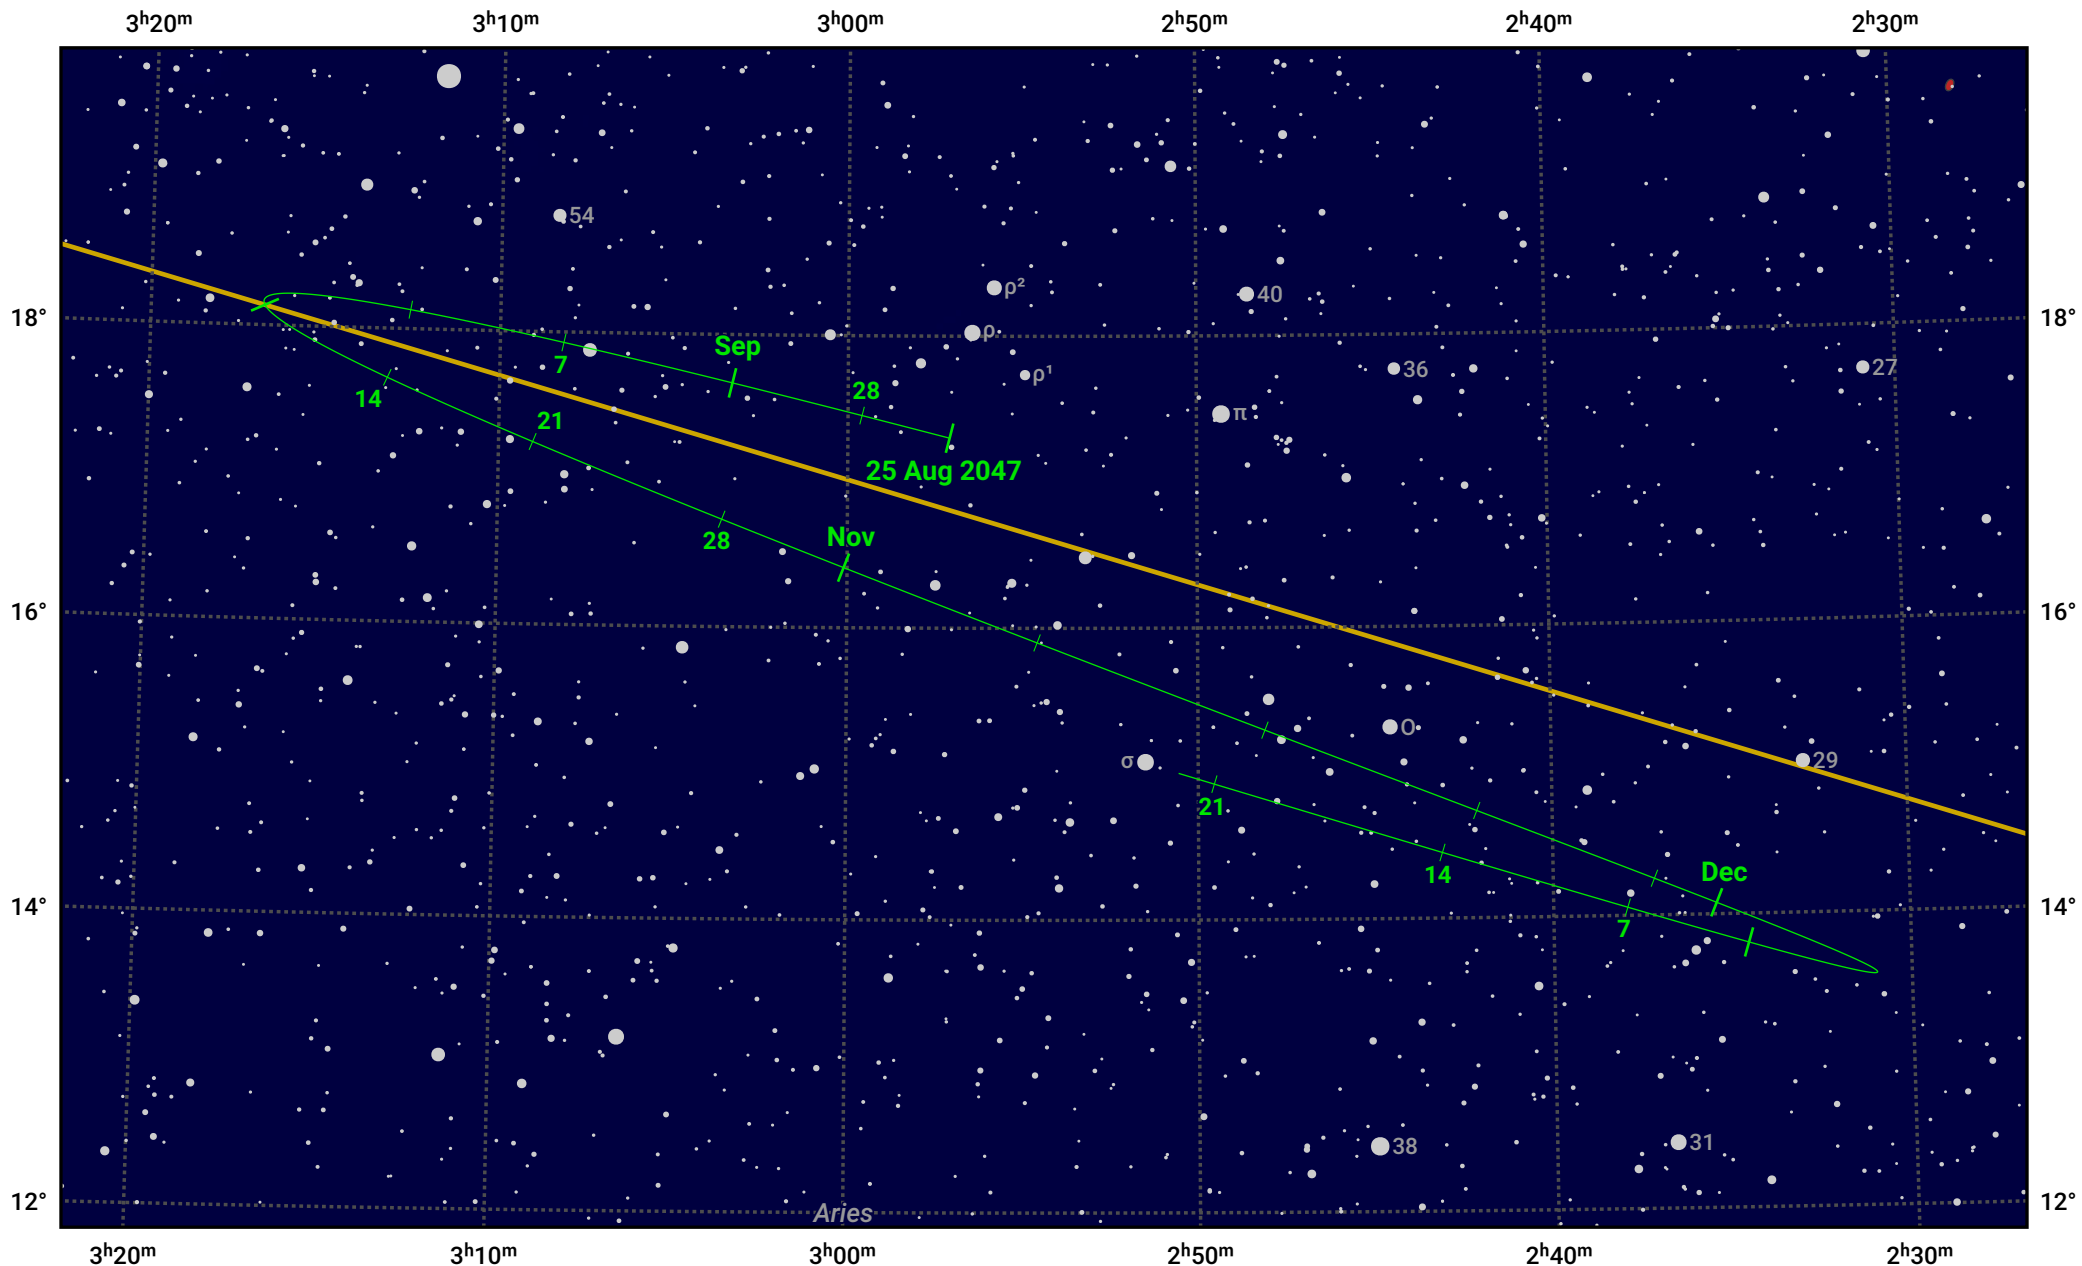

The path of Asteroid 19 Fortuna around opposition on 8 Nov 2047

© Dominic Ford 2011–2024. Date markers placed at midnight UTC. Downloaded from <https://in-the-sky.org>

Magnitude scale: 11.0 10.0 9.0 8.0 7.0 6.0 5.0 4.0

— Ecliptic Plane

-  Galaxy
-  Bright nebula
-  Open cluster
-  Globular cluster

Date	Mag	Phase
2047 Sep 1	11.2	94%
2047 Oct 1	10.5	97%
2047 Oct 9	10.3	98%
2047 Nov 1	9.6	100%
2047 Dec 1	10.1	99%
2048 Jan 1	11.0	96%
2048 Jan 15	11.3	95%