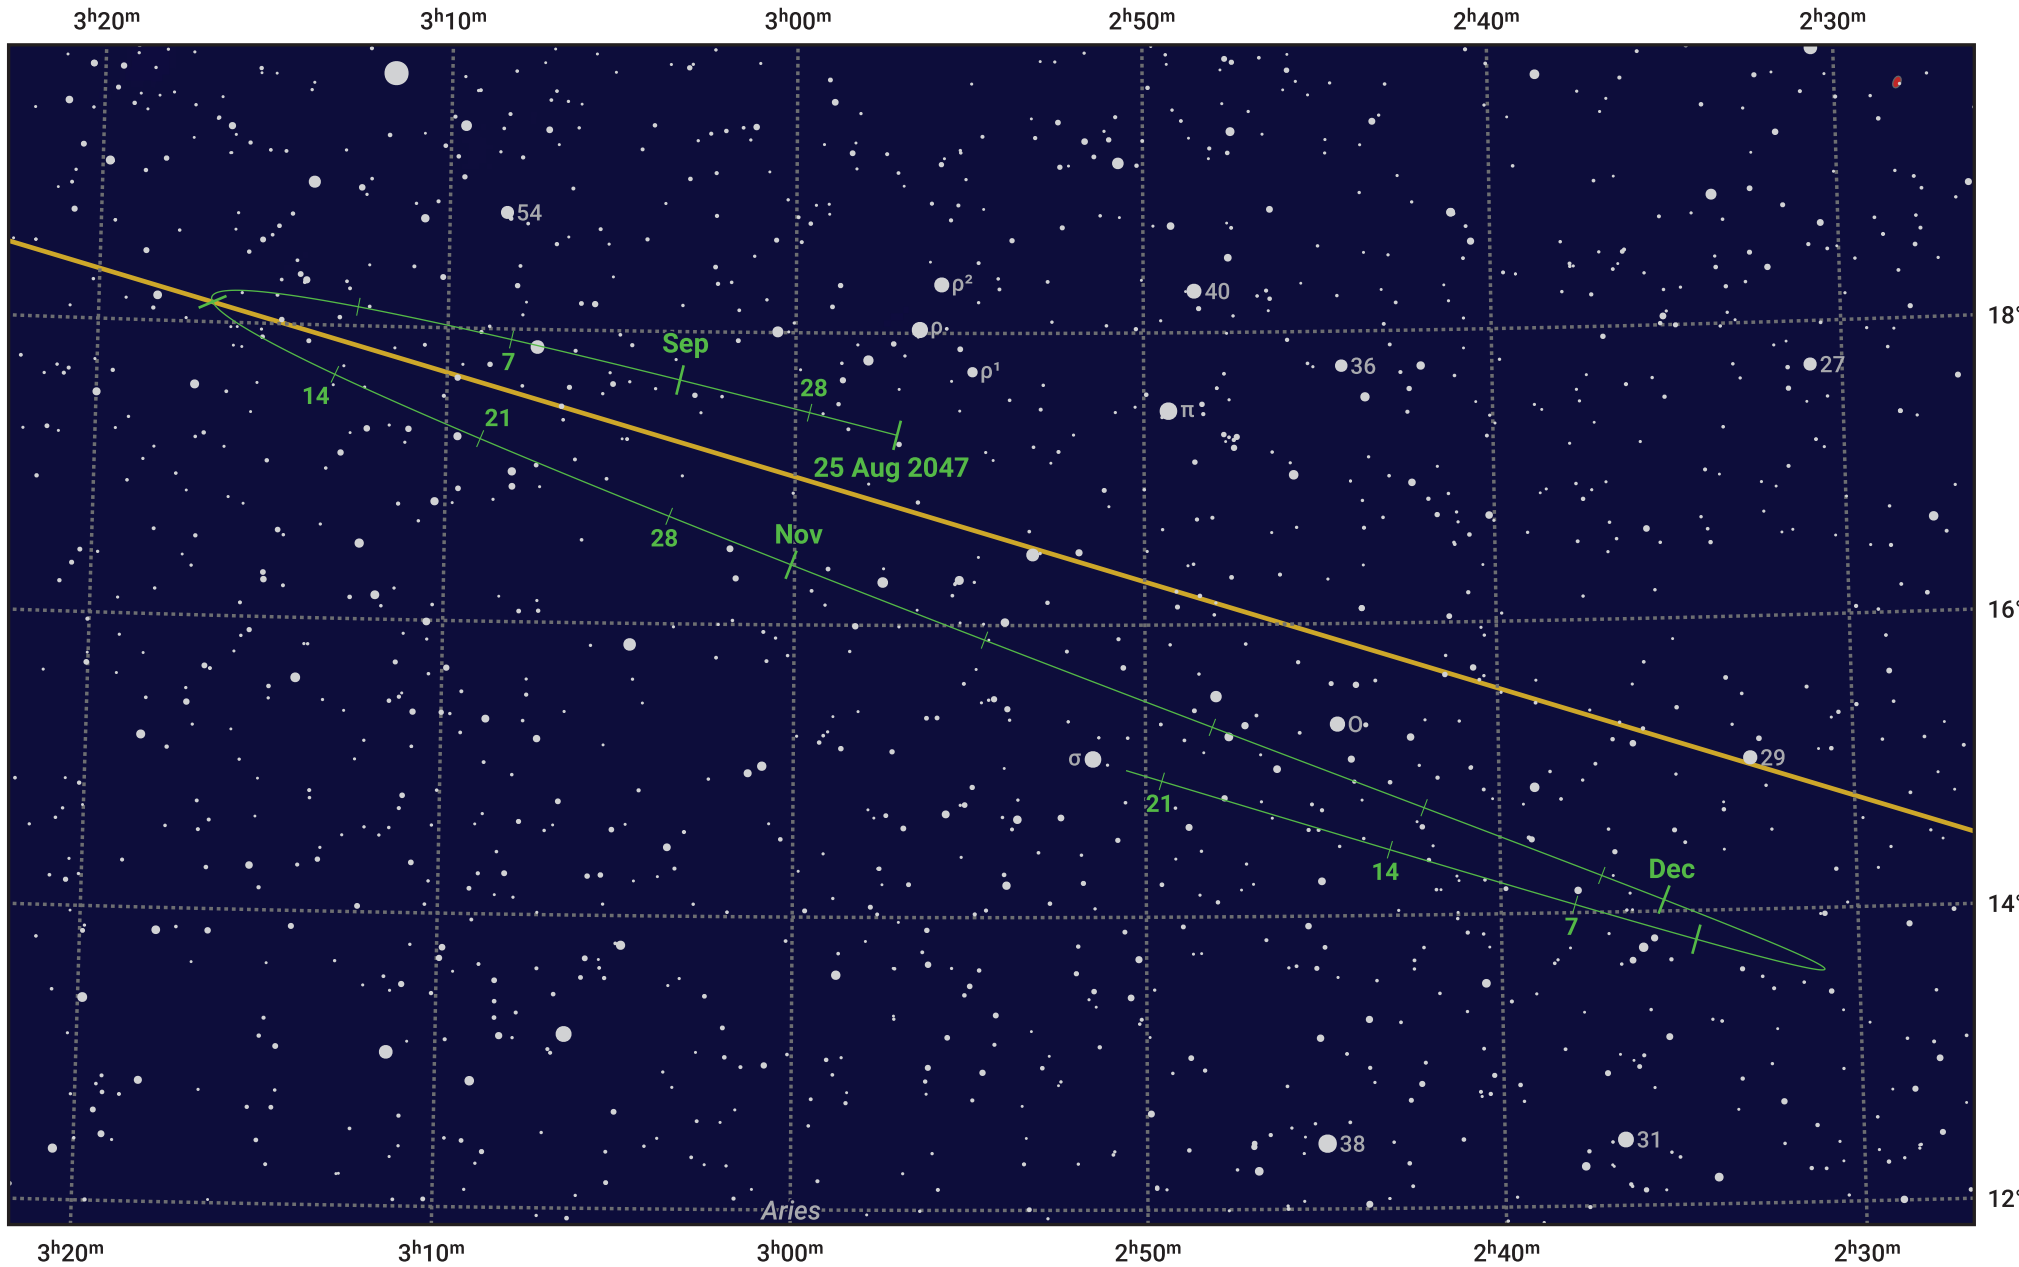

The path of Asteroid 19 Fortuna around opposition on 8 Nov 2047

© Dominic Ford 2011–2024. Date markers placed at midnight UTC. Downloaded from <https://in-the-sky.org>

Magnitude scale: 11.0 10.0 9.0 8.0 7.0 6.0 5.0 4.0

— Ecliptic Plane

Galaxy

Bright nebula

Open cluster

Globular cluster

Date	Mag	Phase
2047 Sep 1	11.2	94%
2047 Oct 1	10.5	97%
2047 Oct 9	10.3	98%
2047 Nov 1	9.6	100%
2047 Dec 1	10.1	99%
2048 Jan 1	11.0	96%
2048 Jan 15	11.3	95%