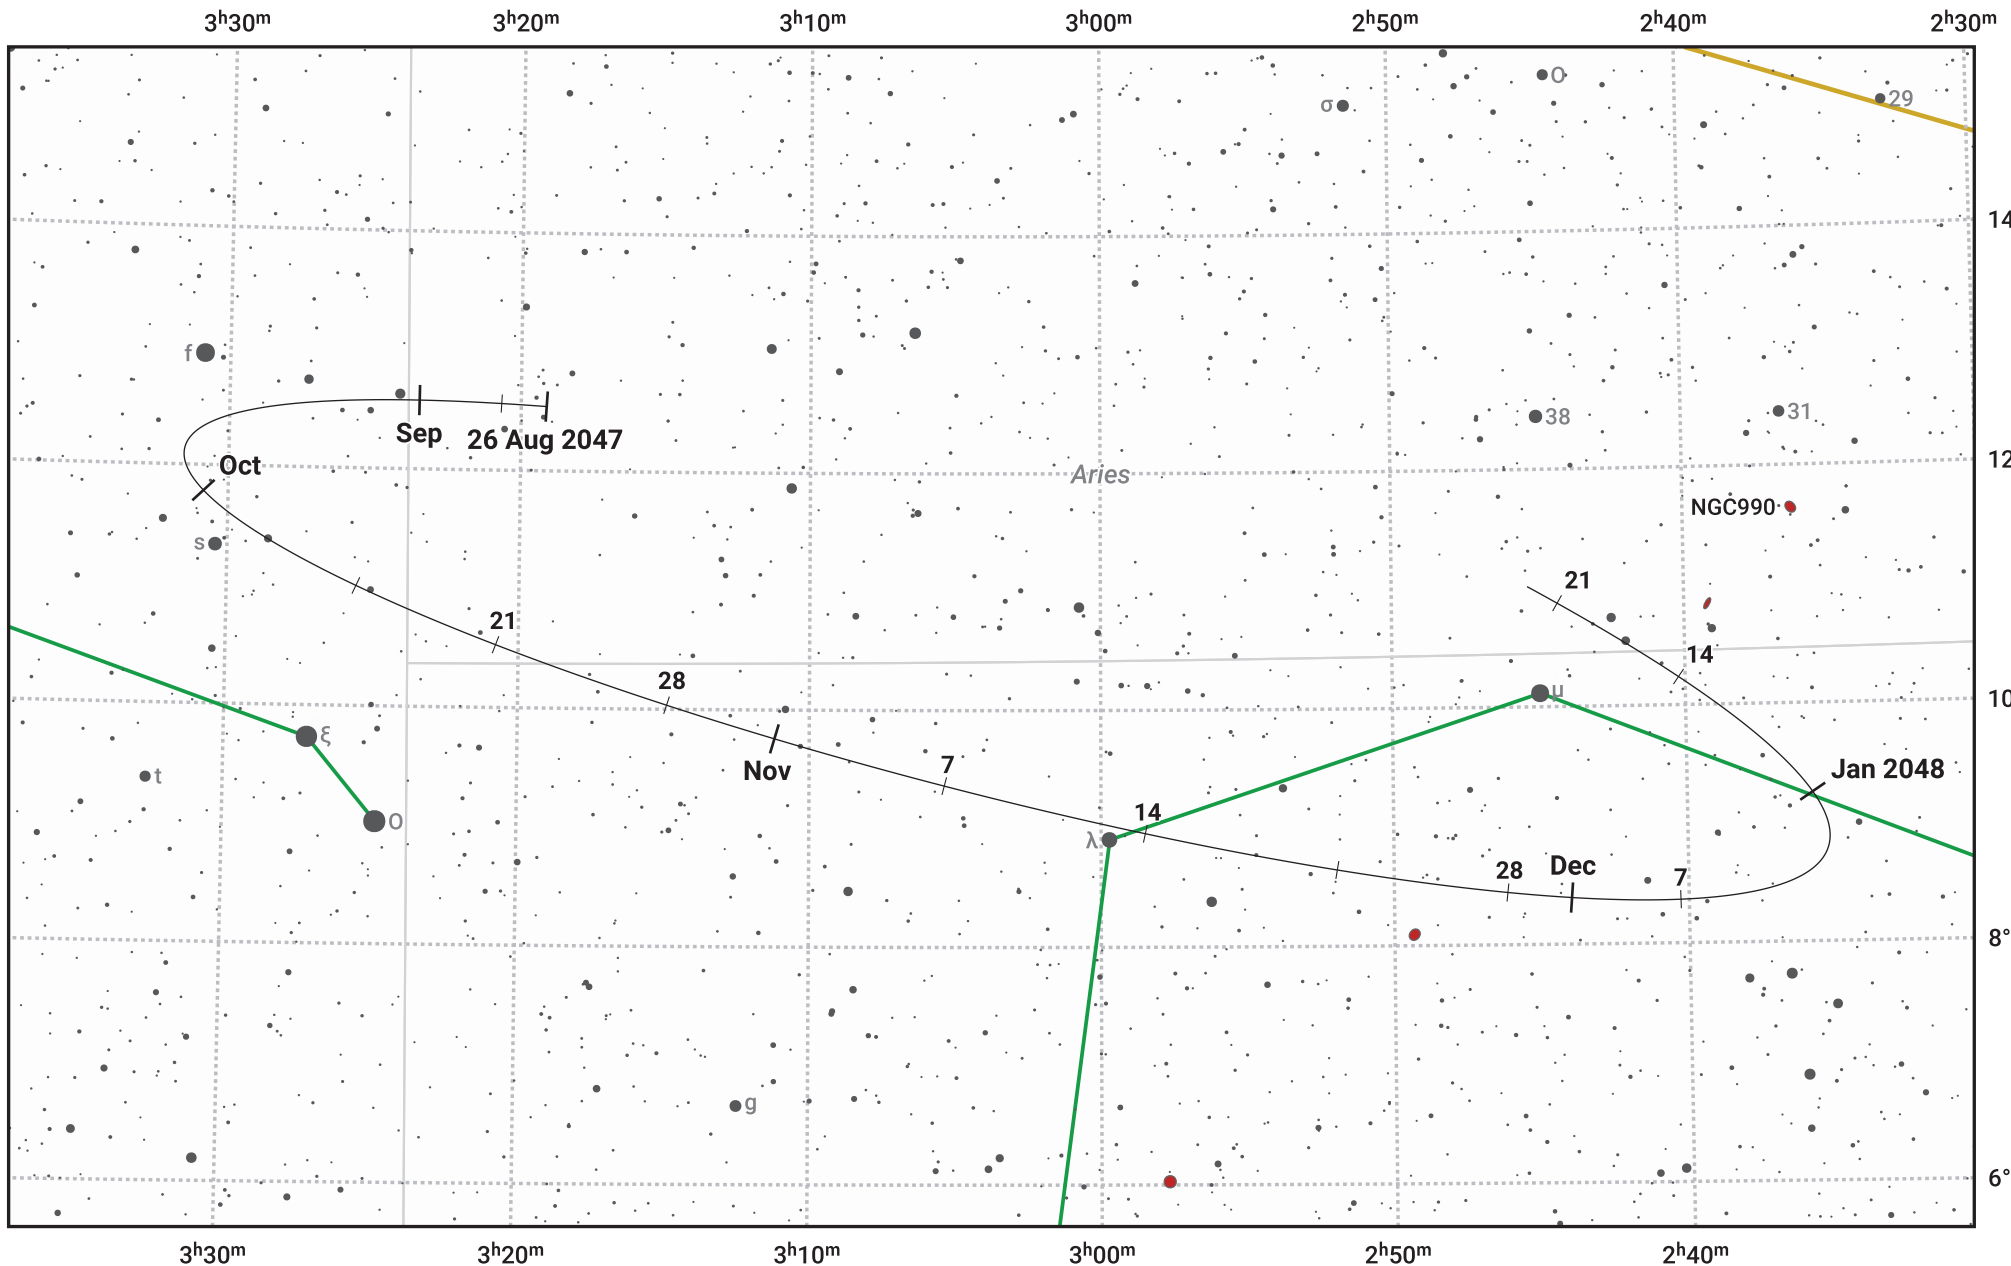

# The path of Asteroid 11 Parthenope around opposition on 9 Nov 2047

© Dominic Ford 2011–2024. Date markers placed at midnight UTC. Downloaded from <https://in-the-sky.org>

Magnitude scale: 11.0 10.0 9.0 8.0 7.0 6.0 5.0 4.0 3.0

— Ecliptic Plane

Galaxy    Bright nebula    Open cluster    Globular cluster

Date	Mag	Phase
2047 Sep 1	11.0	95%
2047 Oct 1	10.5	98%
2047 Oct 19	10.1	99%
2047 Nov 1	9.8	100%
2047 Dec 1	10.2	99%
2048 Jan 1	11.0	97%
2048 Jan 6	11.1	97%