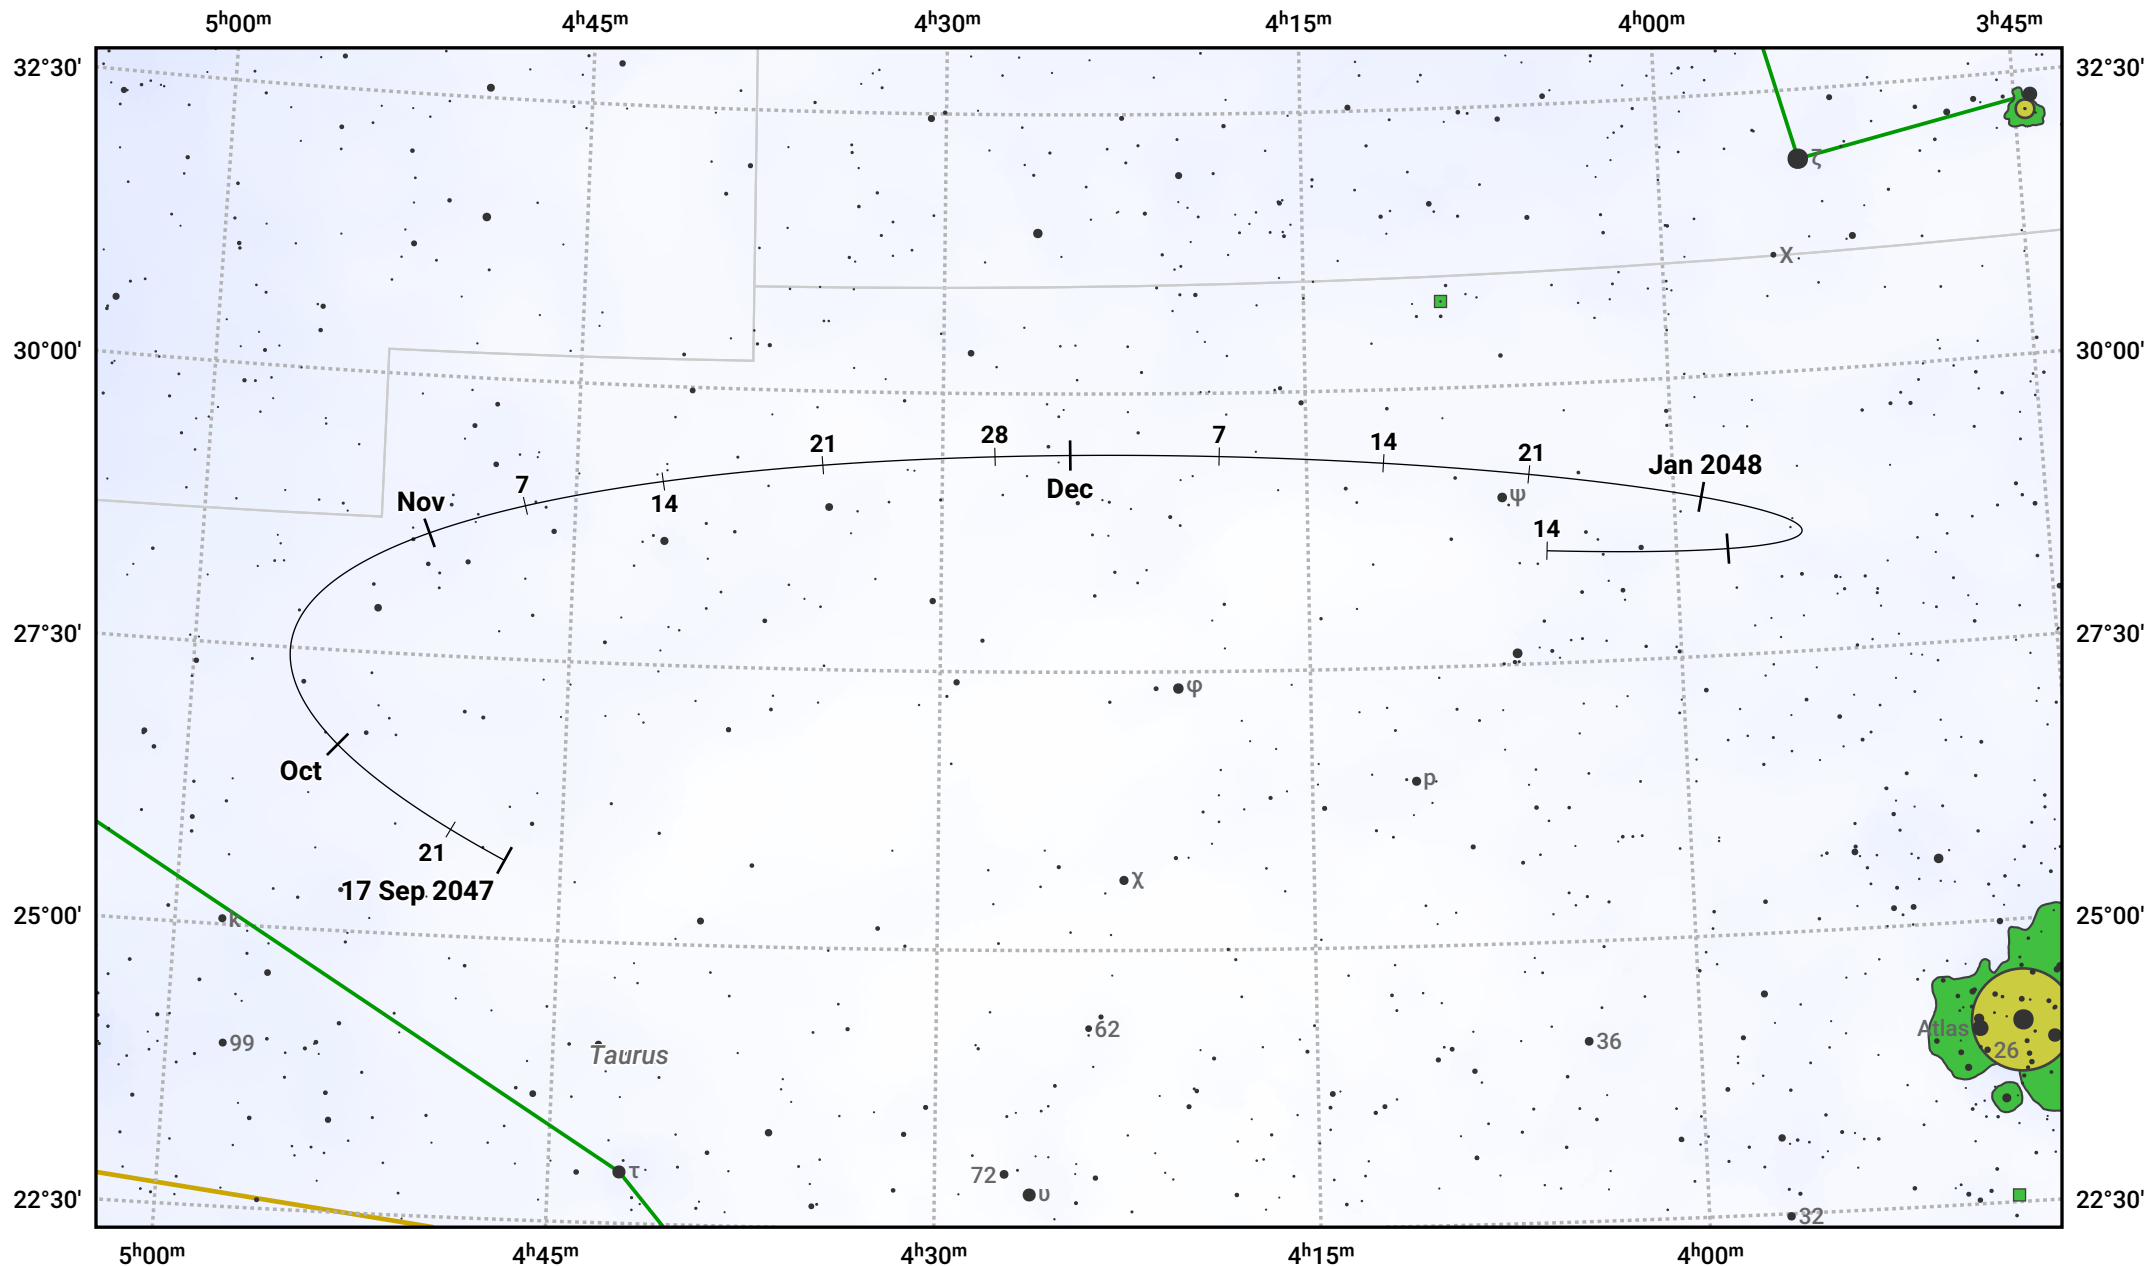

# The path of Asteroid 349 Dembowska around opposition on 1 Dec 2047

© Dominic Ford 2011–2024. Date markers placed at midnight UTC. Downloaded from <https://in-the-sky.org>

Magnitude scale: 10.0 9.0 8.0 7.0 6.0 5.0 4.0 3.0 2.0

— Ecliptic Plane

● Galaxy    ■ Bright nebula    ● Open cluster    ⊕ Globular cluster

Date	Mag
2047 Oct 1	10.9
2047 Nov 1	10.3
2047 Nov 14	10.1
2047 Dec 1	9.8
2048 Jan 1	10.4
2048 Feb 1	11.0
2048 Feb 3	11.1