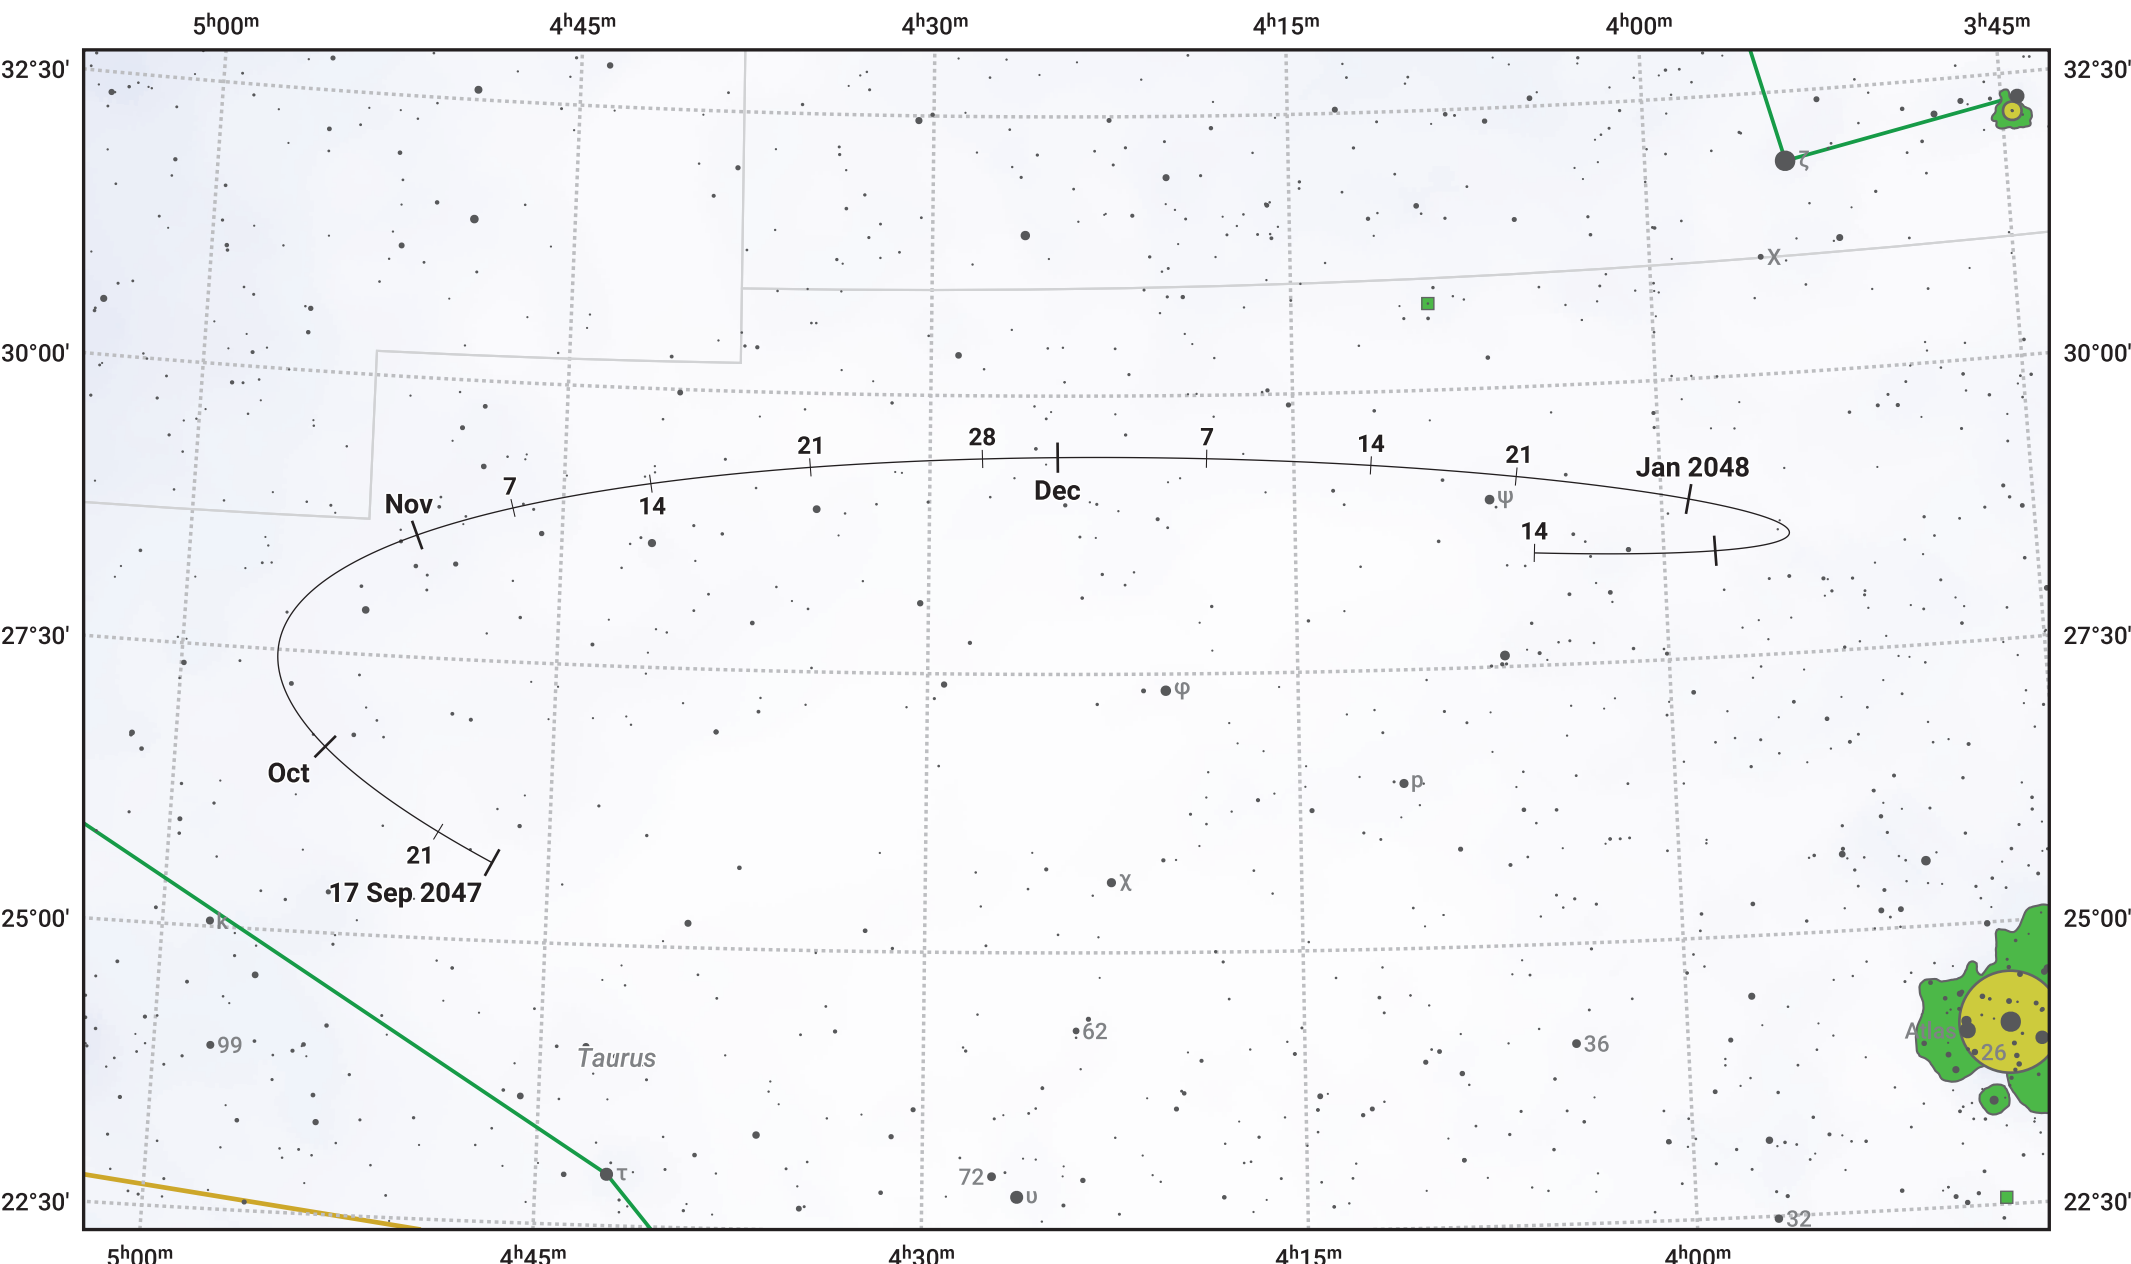

# The path of Asteroid 349 Dembowska around opposition on 1 Dec 2047

© Dominic Ford 2011–2024. Date markers placed at midnight UTC. Downloaded from <https://in-the-sky.org>

Magnitude scale: 10.0 9.0 8.0 7.0 6.0 5.0 4.0 3.0 2.0

- Ecliptic Plane
- Galaxy
- Bright nebula
- Open cluster
- Globular cluster

Date	Mag
2047 Oct 1	10.9
2047 Nov 1	10.3
2047 Nov 14	10.1
2047 Dec 1	9.8
2048 Jan 1	10.4
2048 Feb 1	11.0
2048 Feb 3	11.1