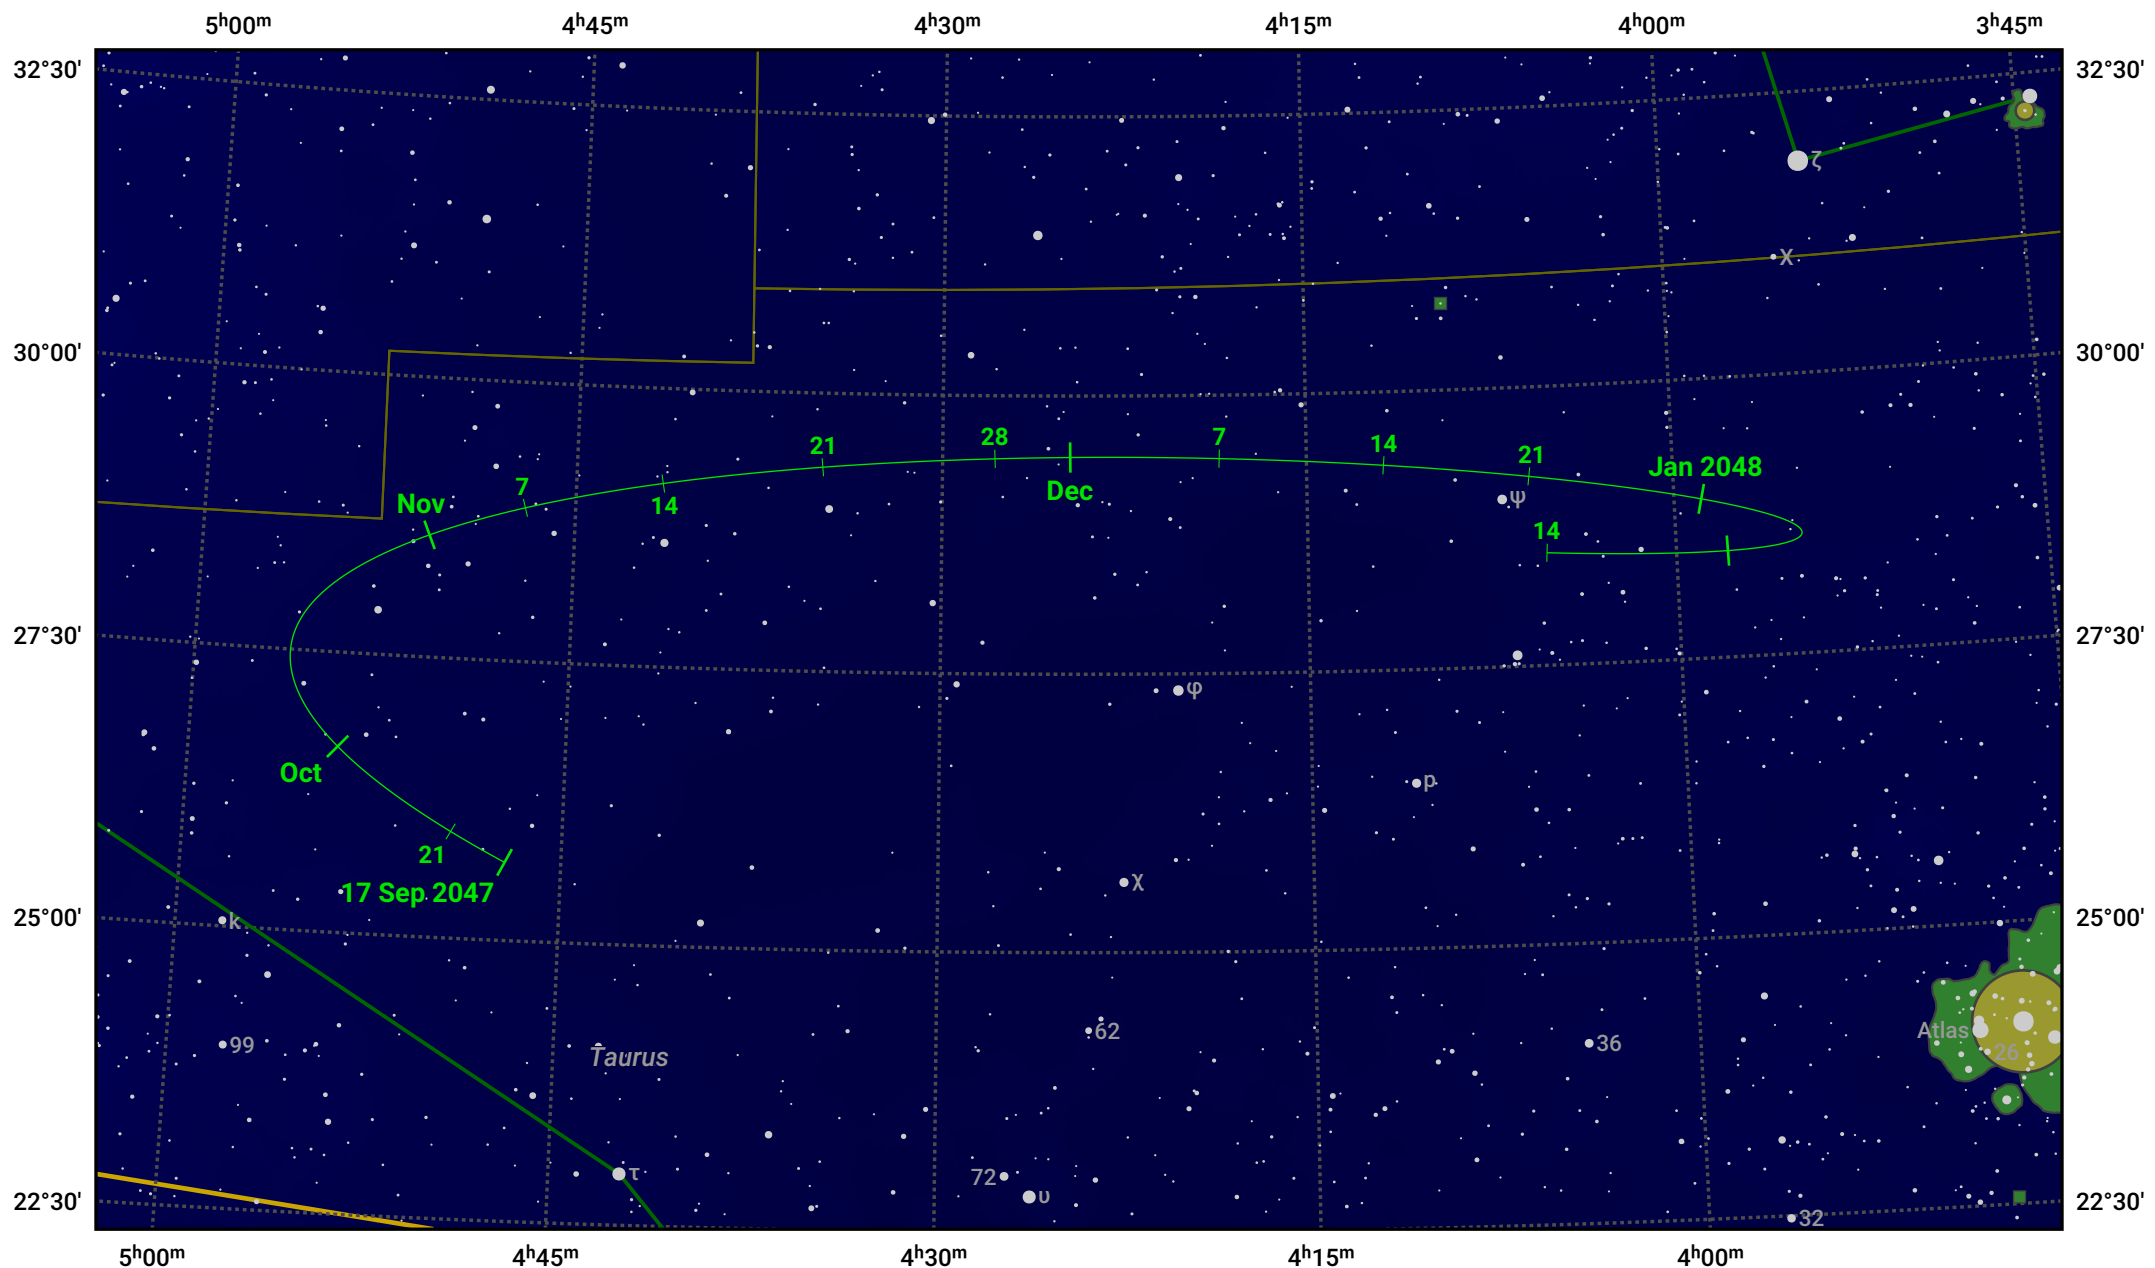

# The path of Asteroid 349 Dembowska around opposition on 1 Dec 2047

© Dominic Ford 2011–2024. Date markers placed at midnight UTC. Downloaded from <https://in-the-sky.org>

Magnitude scale: 10.0 9.0 8.0 7.0 6.0 5.0 4.0 3.0 2.0

— Ecliptic Plane

Galaxy Bright nebula Open cluster Globular cluster

Date	Mag
2047 Oct 1	10.9
2047 Nov 1	10.3
2047 Nov 14	10.1
2047 Dec 1	9.8
2048 Jan 1	10.4
2048 Feb 1	11.0
2048 Feb 3	11.1