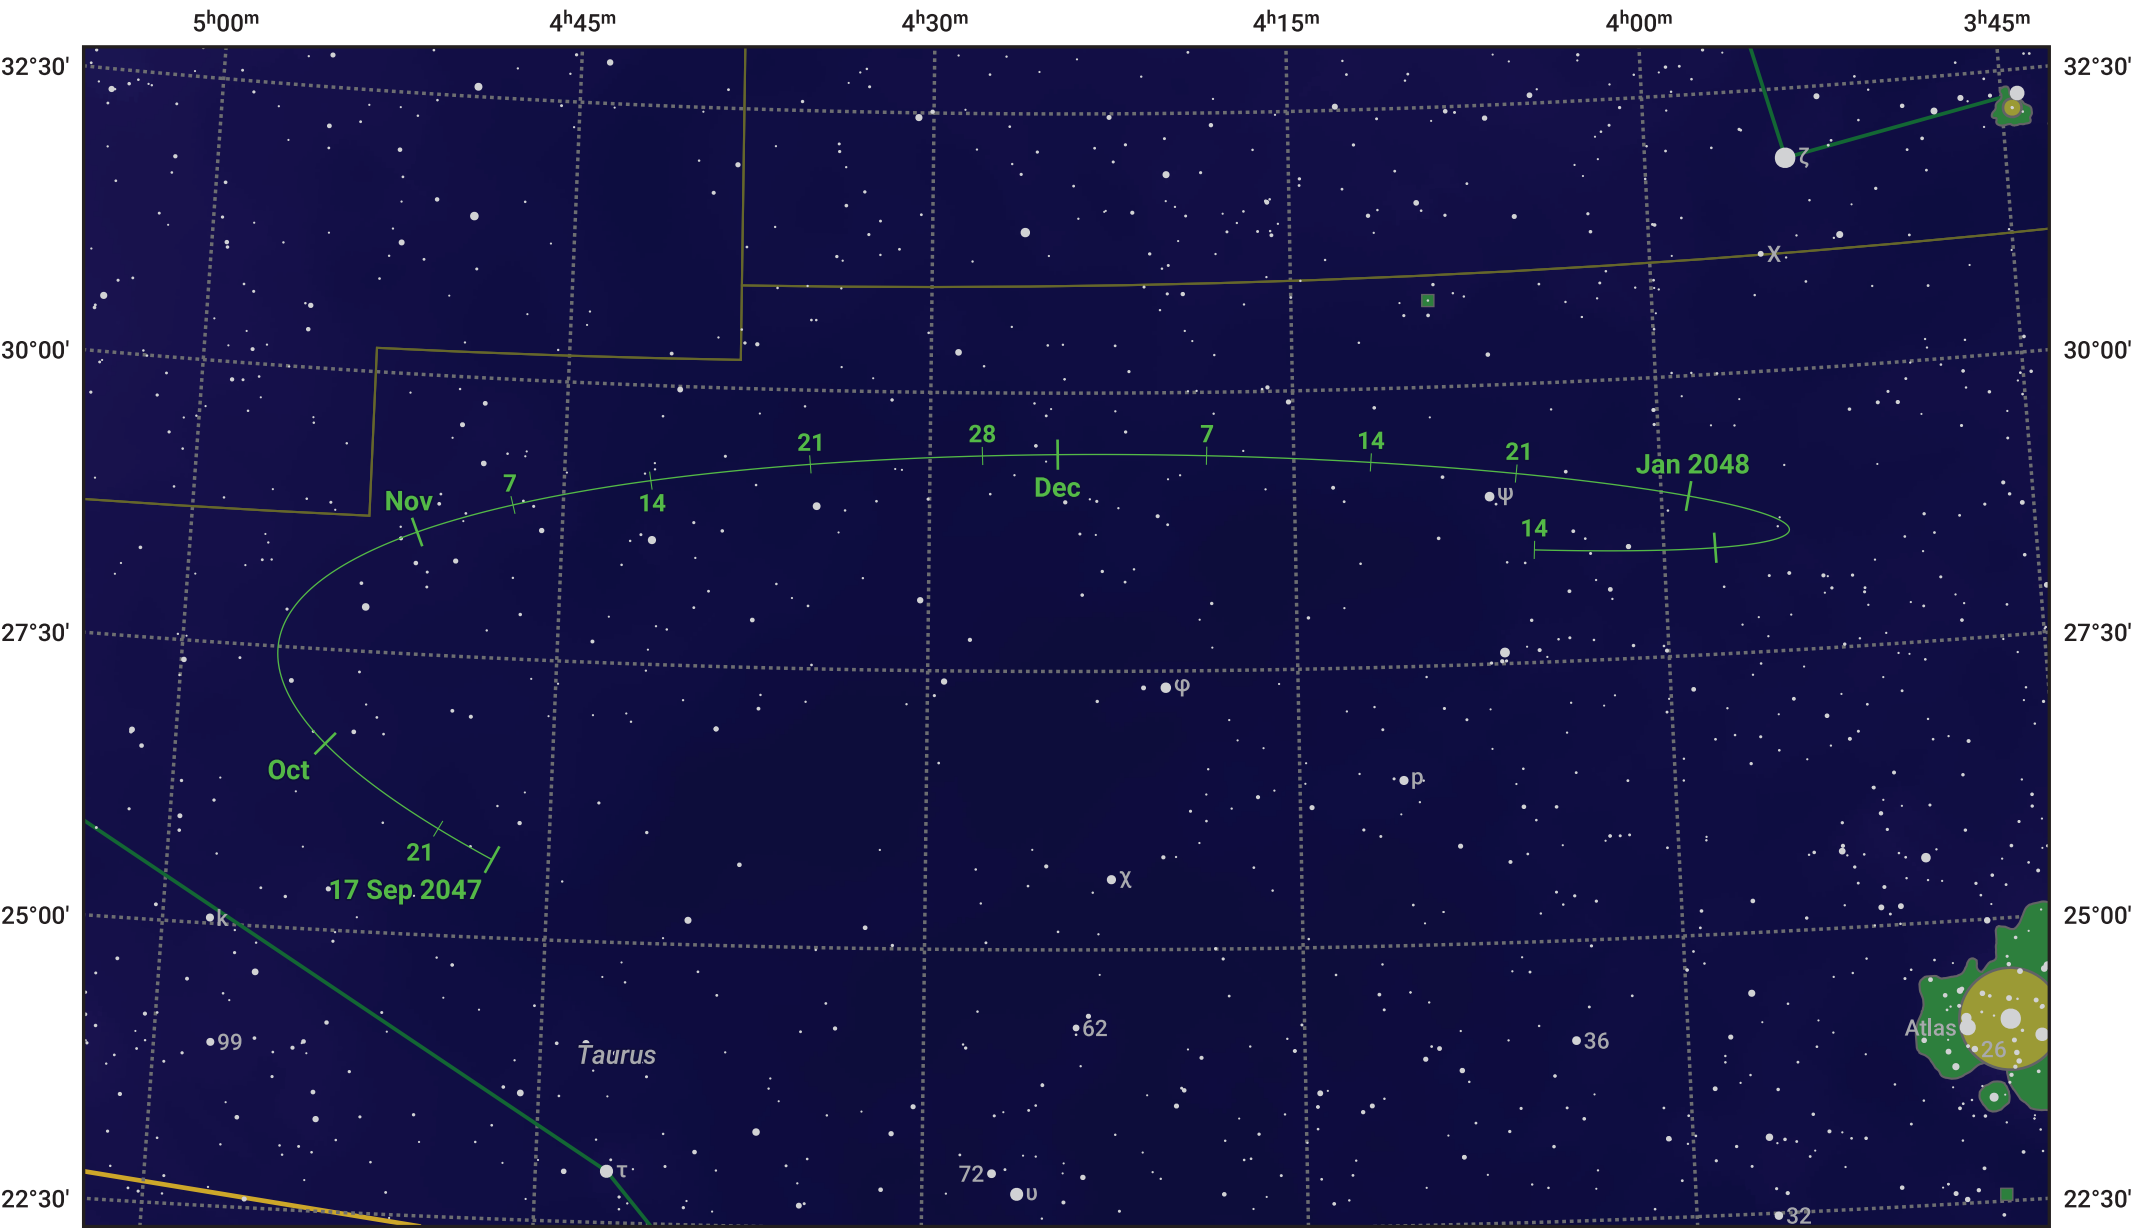

The path of Asteroid 349 Dembowska around opposition on 1 Dec 2047

© Dominic Ford 2011–2024. Date markers placed at midnight UTC. Downloaded from <https://in-the-sky.org>

Magnitude scale: 10.0 9.0 8.0 7.0 6.0 5.0 4.0 3.0 2.0

- Ecliptic Plane
- Galaxy
- Bright nebula
- Open cluster
- Globular cluster

Date	Mag
2047 Oct 1	10.9
2047 Nov 1	10.3
2047 Nov 14	10.1
2047 Dec 1	9.8
2048 Jan 1	10.4
2048 Feb 1	11.0
2048 Feb 3	11.1