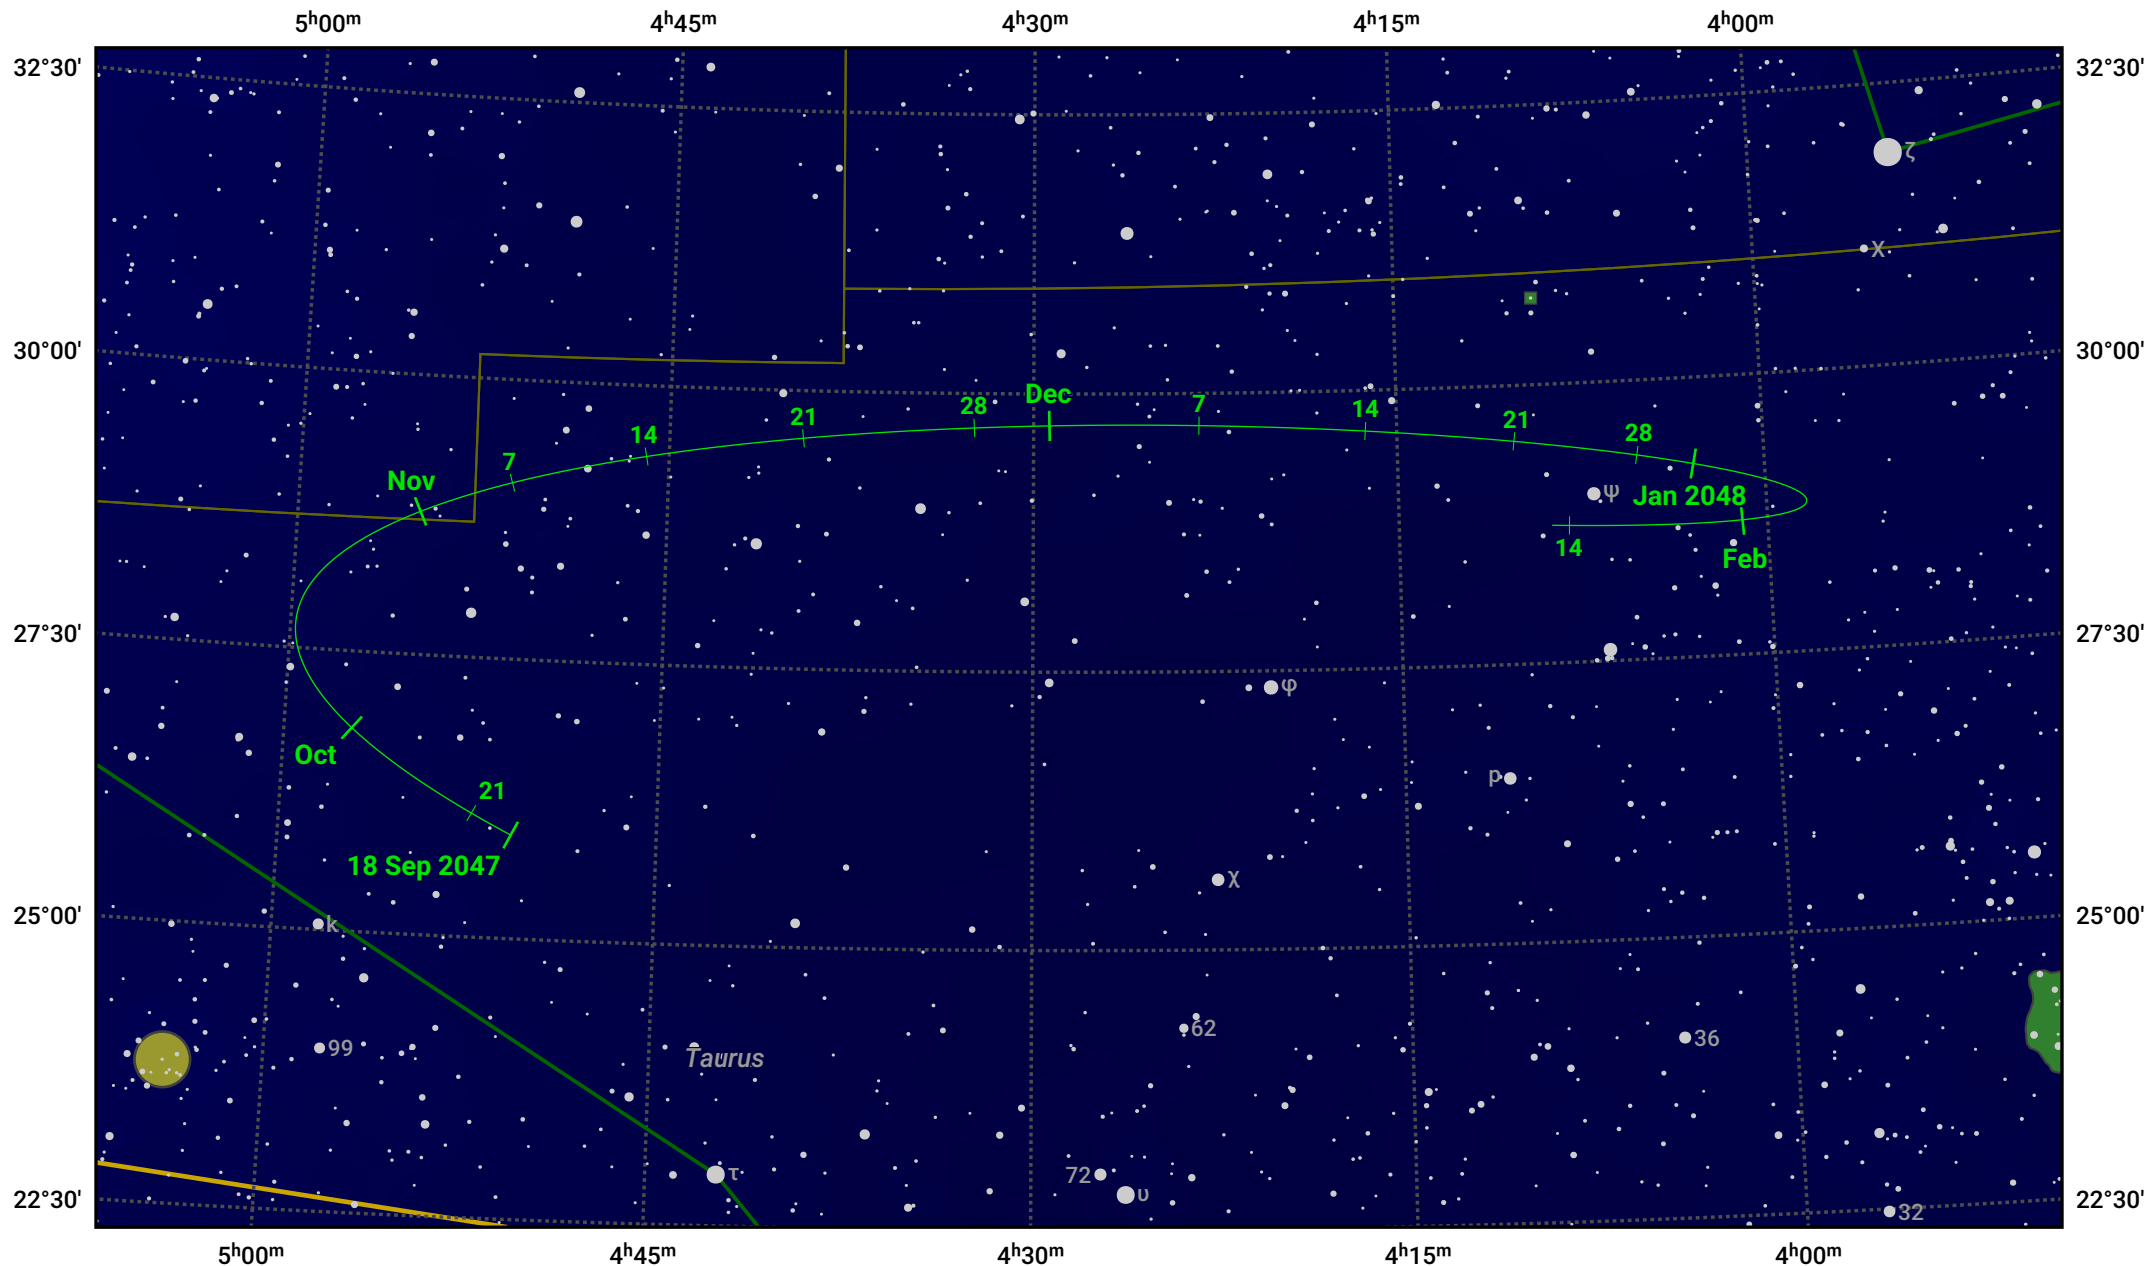

# The path of Asteroid 349 Dembowska around opposition on 2 Dec 2047

© Dominic Ford 2011–2024. Date markers placed at midnight UTC. Downloaded from <https://in-the-sky.org>

Magnitude scale: 10.0 9.0 8.0 7.0 6.0 5.0 4.0 3.0 2.0

Ecliptic Plane

Galaxy Bright nebula Open cluster Globular cluster

Date	Mag
2047 Oct 1	10.9
2047 Nov 1	10.4
2047 Nov 15	10.1
2047 Dec 1	9.8
2048 Jan 1	10.4
2048 Feb 1	11.0
2048 Feb 4	11.1