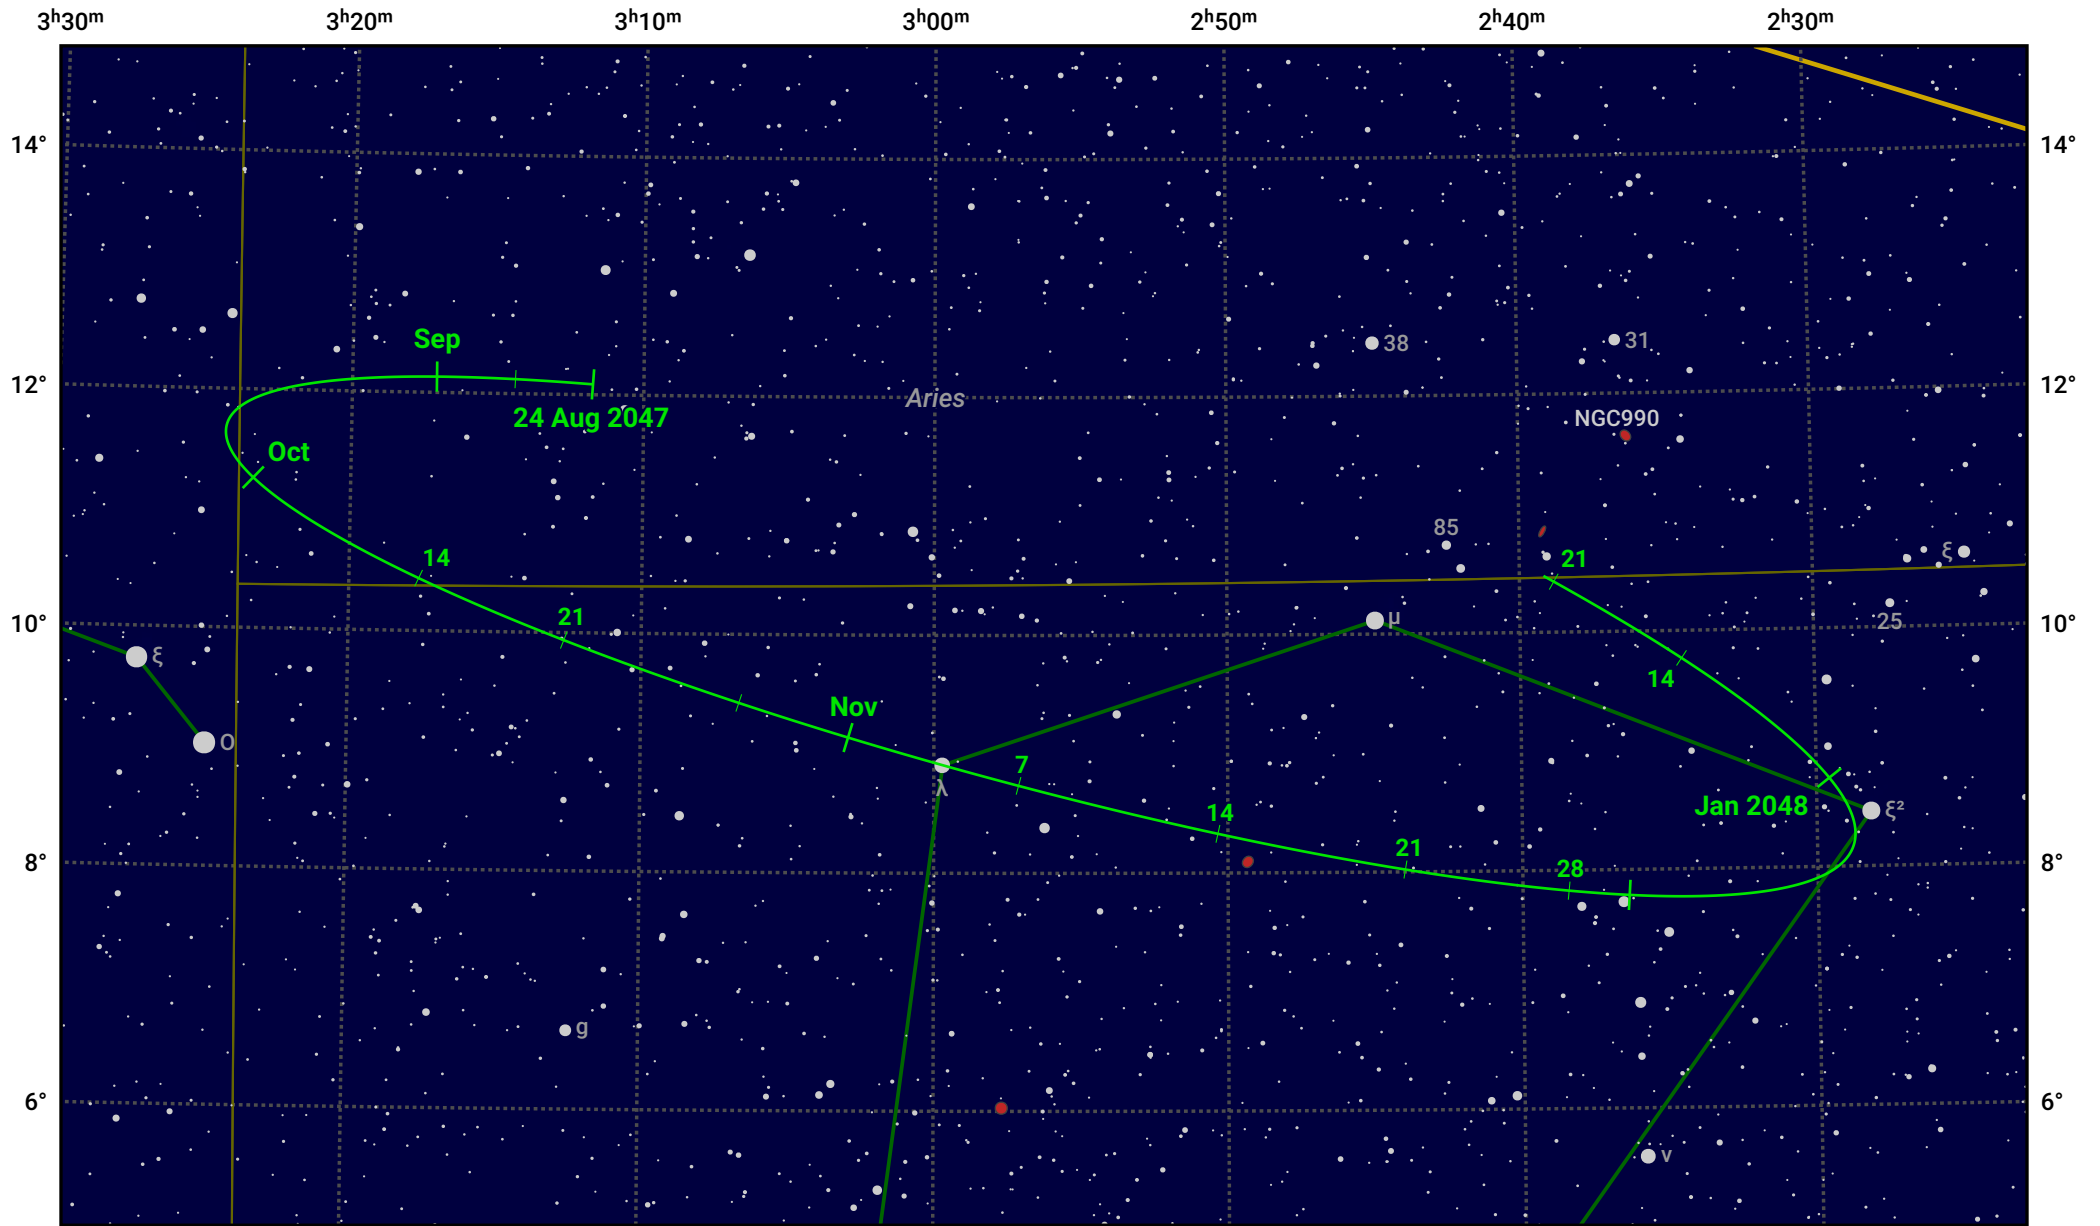

# The path of Asteroid 11 Parthenope around opposition on 7 Nov 2047

© Dominic Ford 2011–2024. Date markers placed at midnight UTC. Downloaded from <https://in-the-sky.org>

Magnitude scale: 11.0 10.0 9.0 8.0 7.0 6.0 5.0 4.0 3.0

— Ecliptic Plane

Galaxy Bright nebula Open cluster Globular cluster

Date	Mag	Phase
2047 Sep 1	11.0	96%
2047 Oct 1	10.5	98%
2047 Oct 17	10.1	99%
2047 Nov 1	9.8	100%
2047 Dec 1	10.3	99%
2048 Jan 1	11.0	97%
2048 Jan 5	11.1	97%