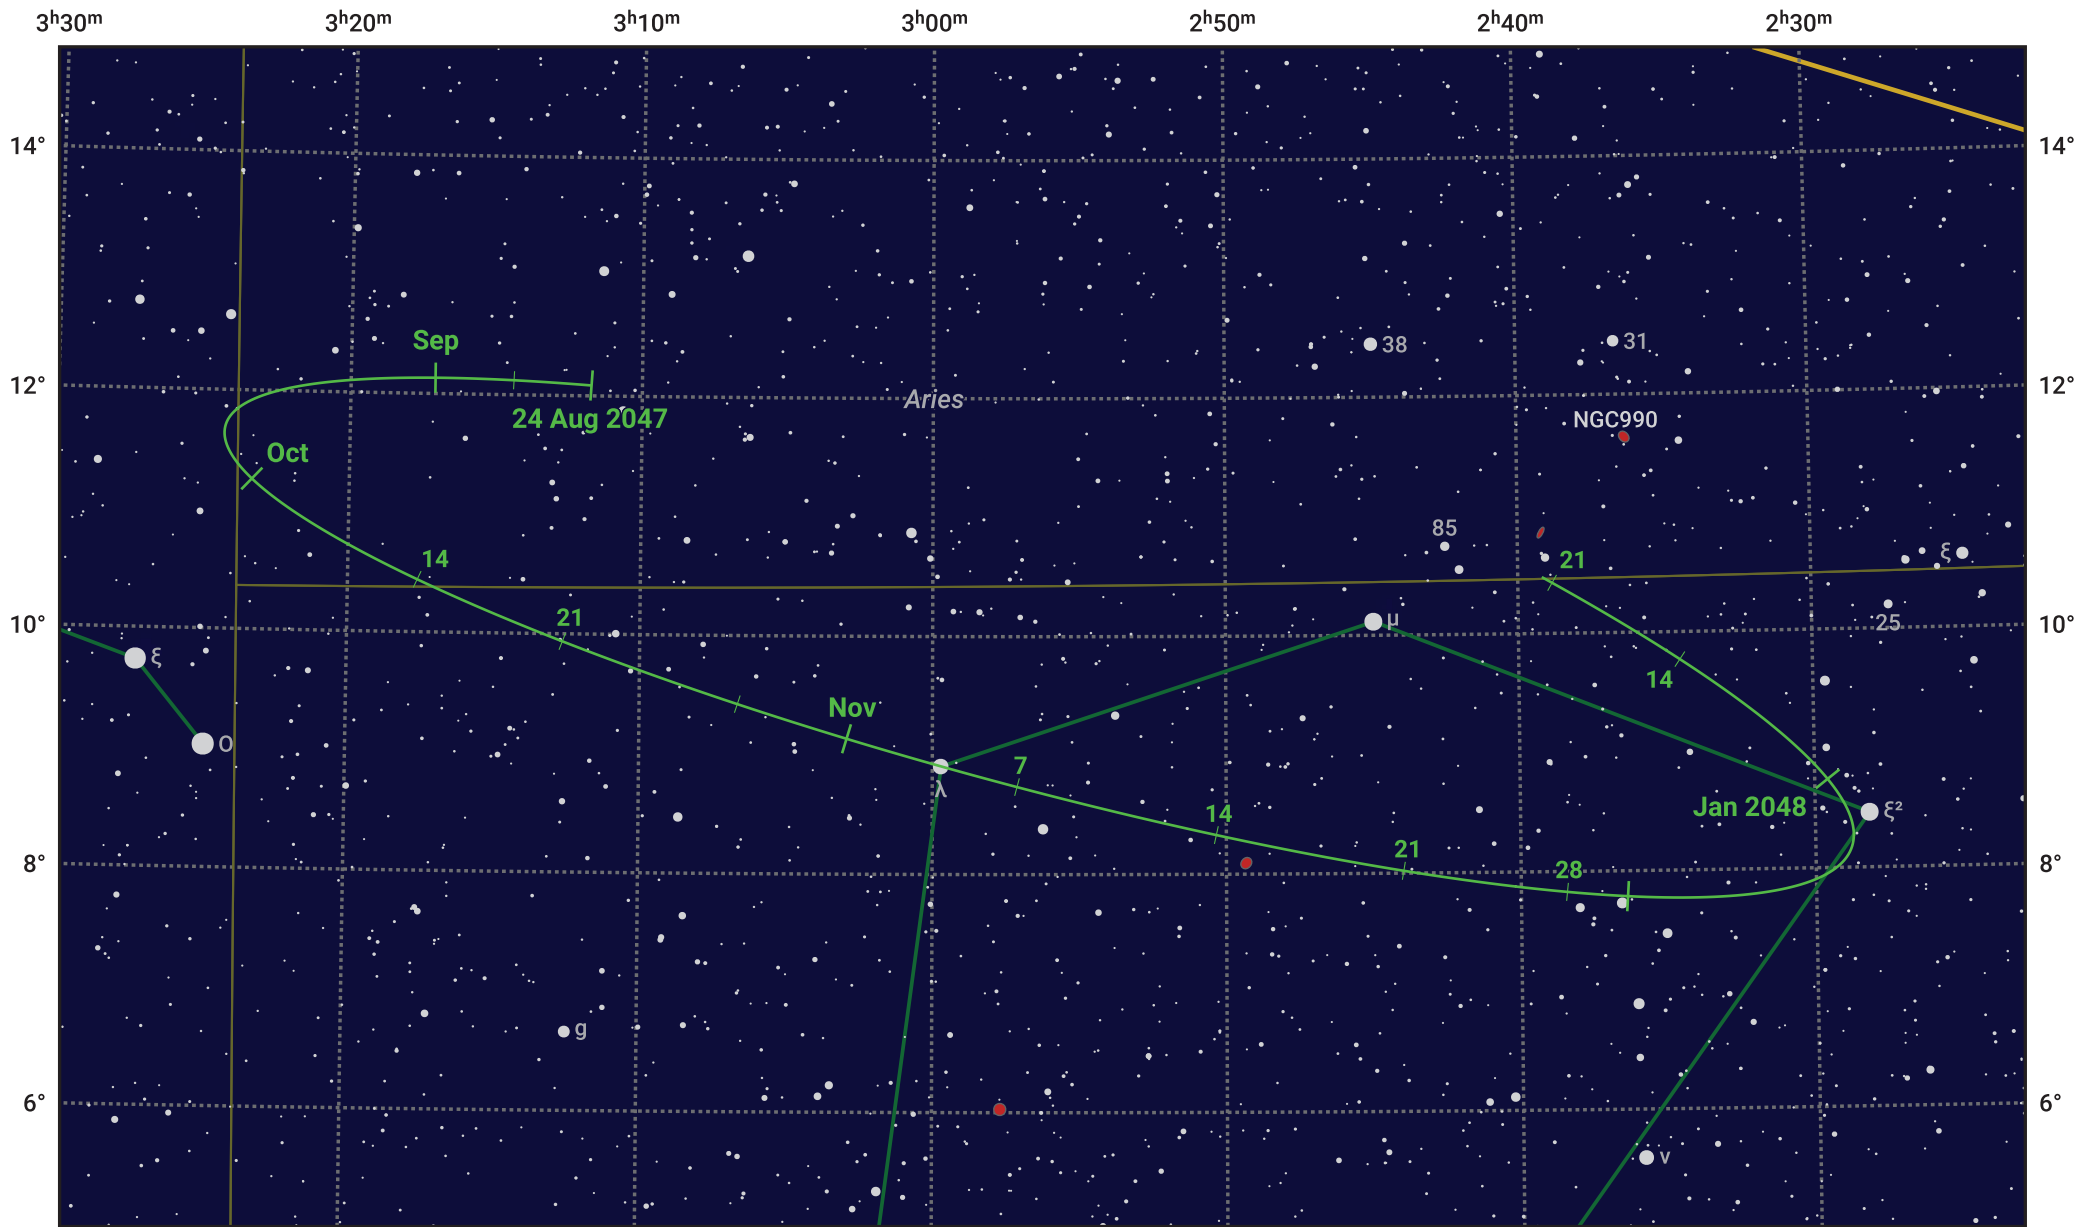

# The path of Asteroid 11 Parthenope around opposition on 7 Nov 2047

© Dominic Ford 2011–2024. Date markers placed at midnight UTC. Downloaded from <https://in-the-sky.org>

Magnitude scale: 11.0 10.0 9.0 8.0 7.0 6.0 5.0 4.0 3.0

— Ecliptic Plane

Galaxy    Bright nebula    Open cluster    Globular cluster

Date	Mag	Phase
2047 Sep 1	11.0	96%
2047 Oct 1	10.5	98%
2047 Oct 17	10.1	99%
2047 Nov 1	9.8	100%
2047 Dec 1	10.3	99%
2048 Jan 1	11.0	97%
2048 Jan 5	11.1	97%