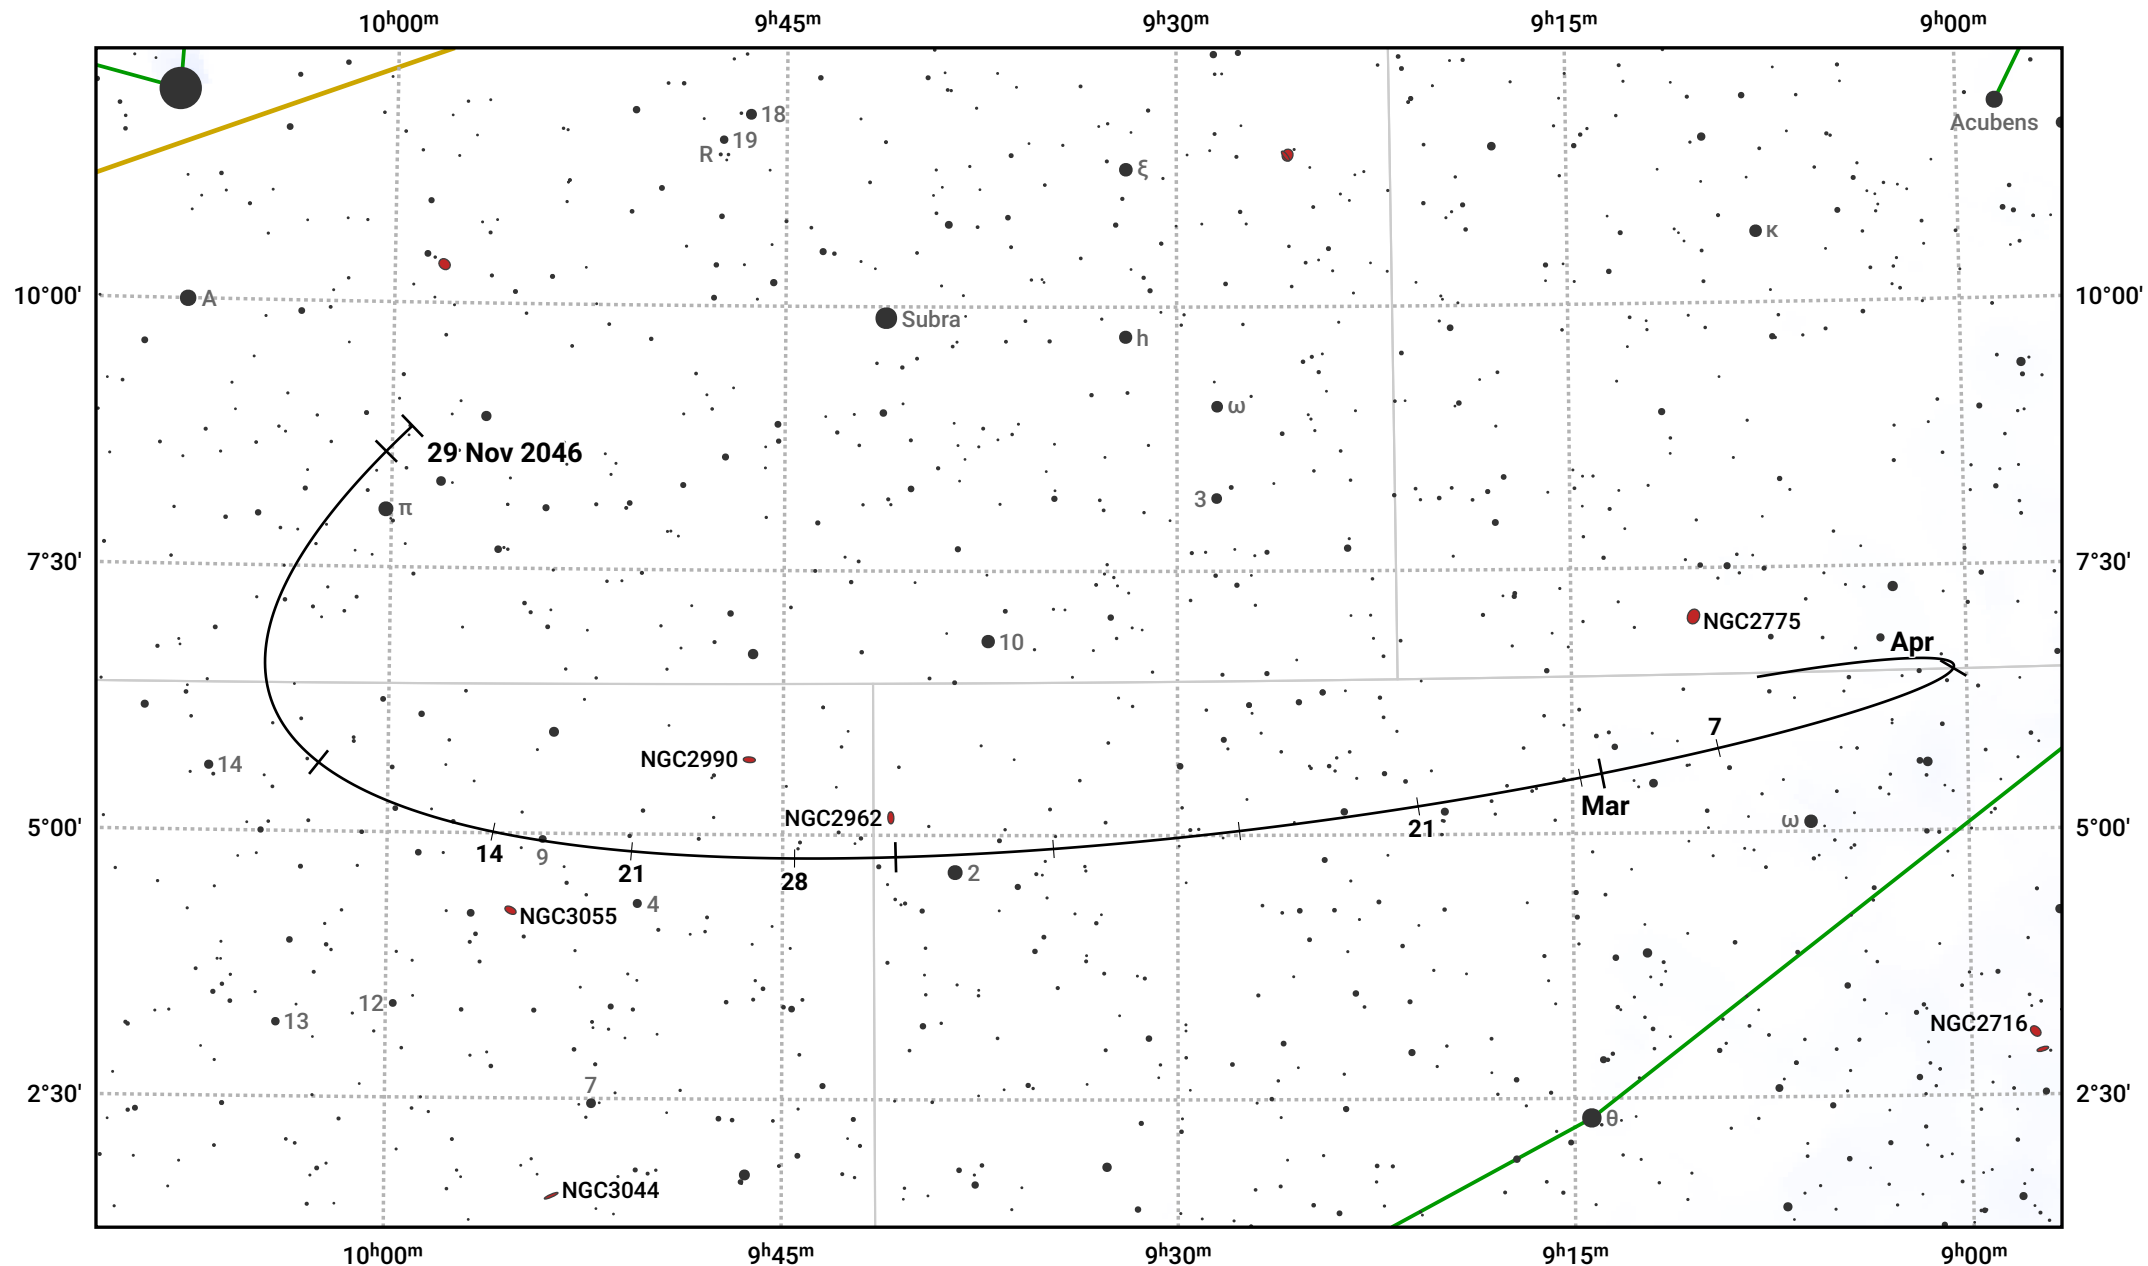

The path of Asteroid 15 Eunomia around opposition on 12 Feb 2047

© Dominic Ford 2011–2024. Date markers placed at midnight UTC. Downloaded from <https://in-the-sky.org>

Magnitude scale: 10.0 9.0 8.0 7.0 6.0 5.0 4.0 3.0 2.0 1.0

— Ecliptic Plane

Galaxy Bright nebula Open cluster Globular cluster

Date	Mag
2046 Dec 1	10.3
2047 Jan 1	9.9
2047 Jan 30	9.3
2047 Feb 1	9.3
2047 Mar 1	9.5
2047 Apr 1	10.2
2047 Apr 6	10.3