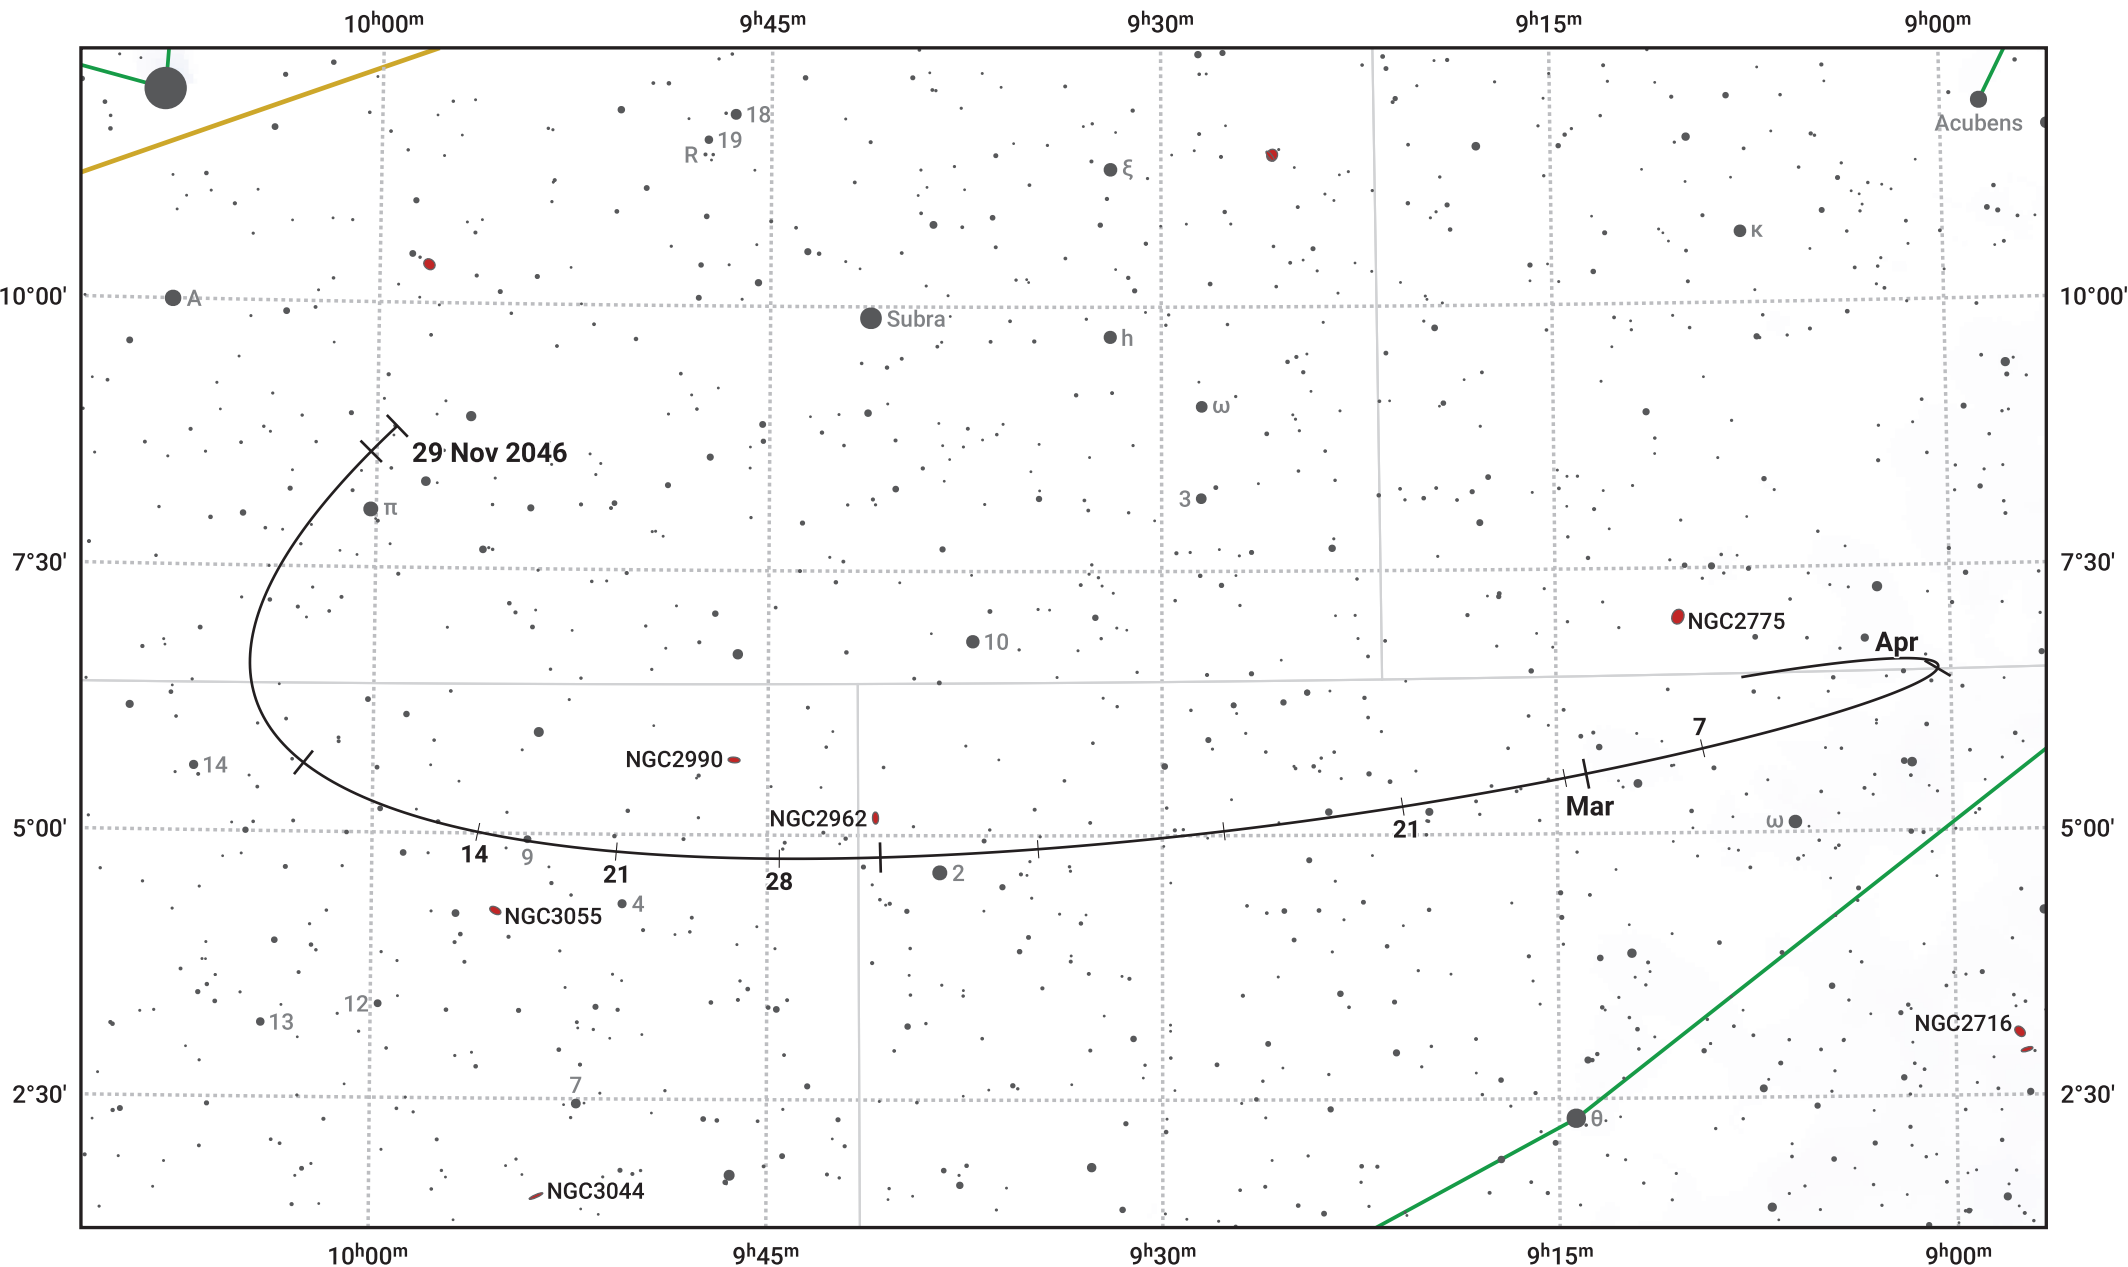

The path of Asteroid 15 Eunomia around opposition on 12 Feb 2047

© Dominic Ford 2011–2024. Date markers placed at midnight UTC. Downloaded from <https://in-the-sky.org>

Magnitude scale: 10.0 9.0 8.0 7.0 6.0 5.0 4.0 3.0 2.0 1.0

— Ecliptic Plane

Galaxy Bright nebula Open cluster Globular cluster

Date	Mag
2046 Dec 1	10.3
2047 Jan 1	9.9
2047 Jan 30	9.3
2047 Feb 1	9.3
2047 Mar 1	9.5
2047 Apr 1	10.2
2047 Apr 6	10.3