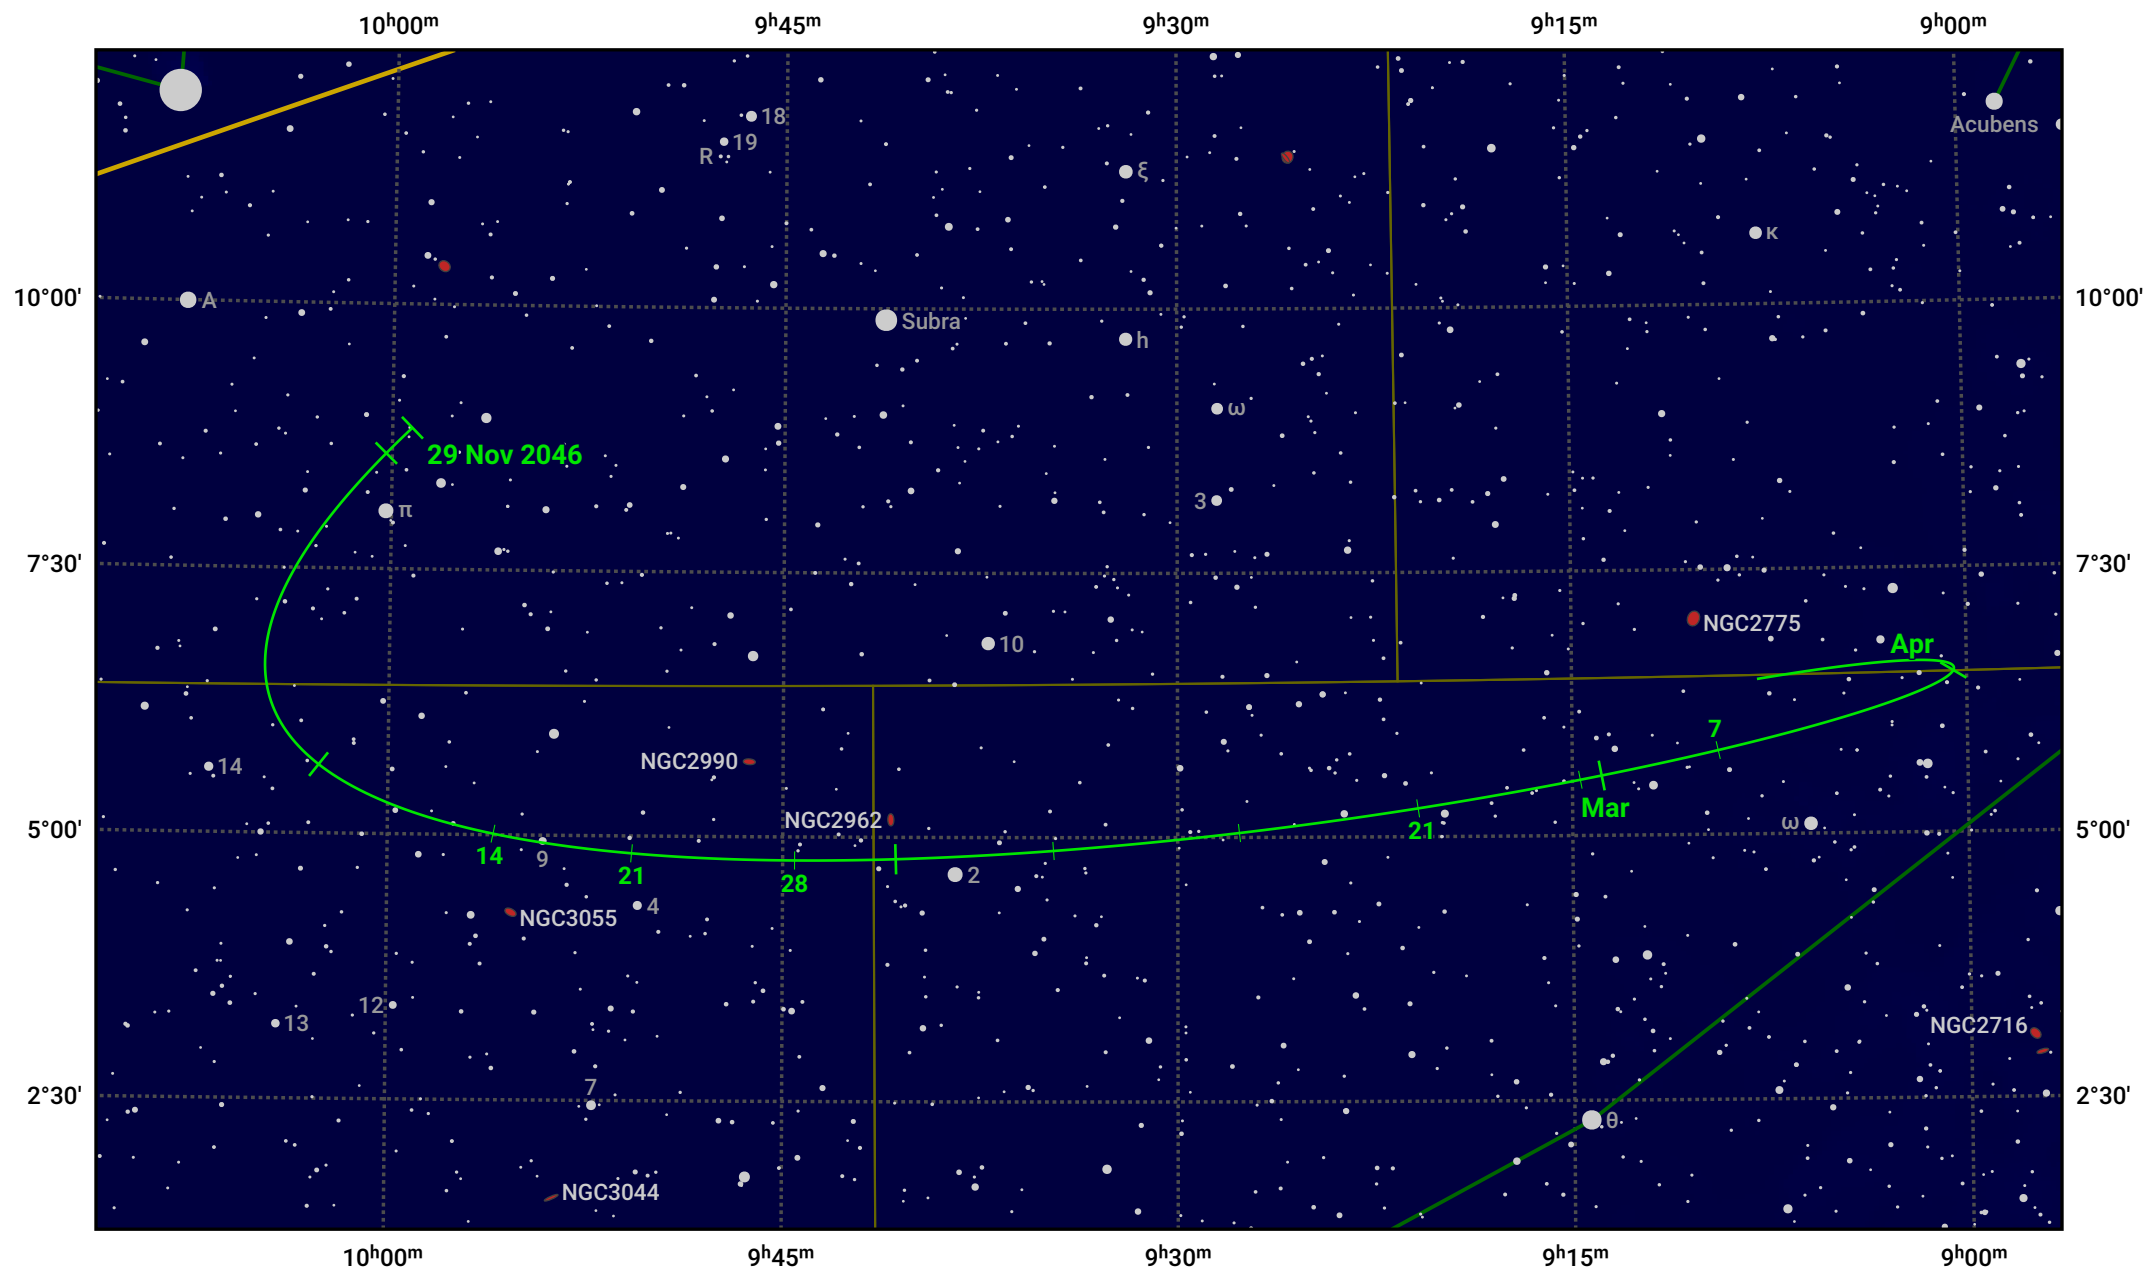

# The path of Asteroid 15 Eunomia around opposition on 12 Feb 2047

© Dominic Ford 2011–2024. Date markers placed at midnight UTC. Downloaded from <https://in-the-sky.org>

Magnitude scale: 10.0 9.0 8.0 7.0 6.0 5.0 4.0 3.0 2.0 1.0

— Ecliptic Plane

Galaxy Bright nebula Open cluster Globular cluster

Date	Mag
2046 Dec 1	10.3
2047 Jan 1	9.9
2047 Jan 30	9.3
2047 Feb 1	9.3
2047 Mar 1	9.5
2047 Apr 1	10.2
2047 Apr 6	10.3