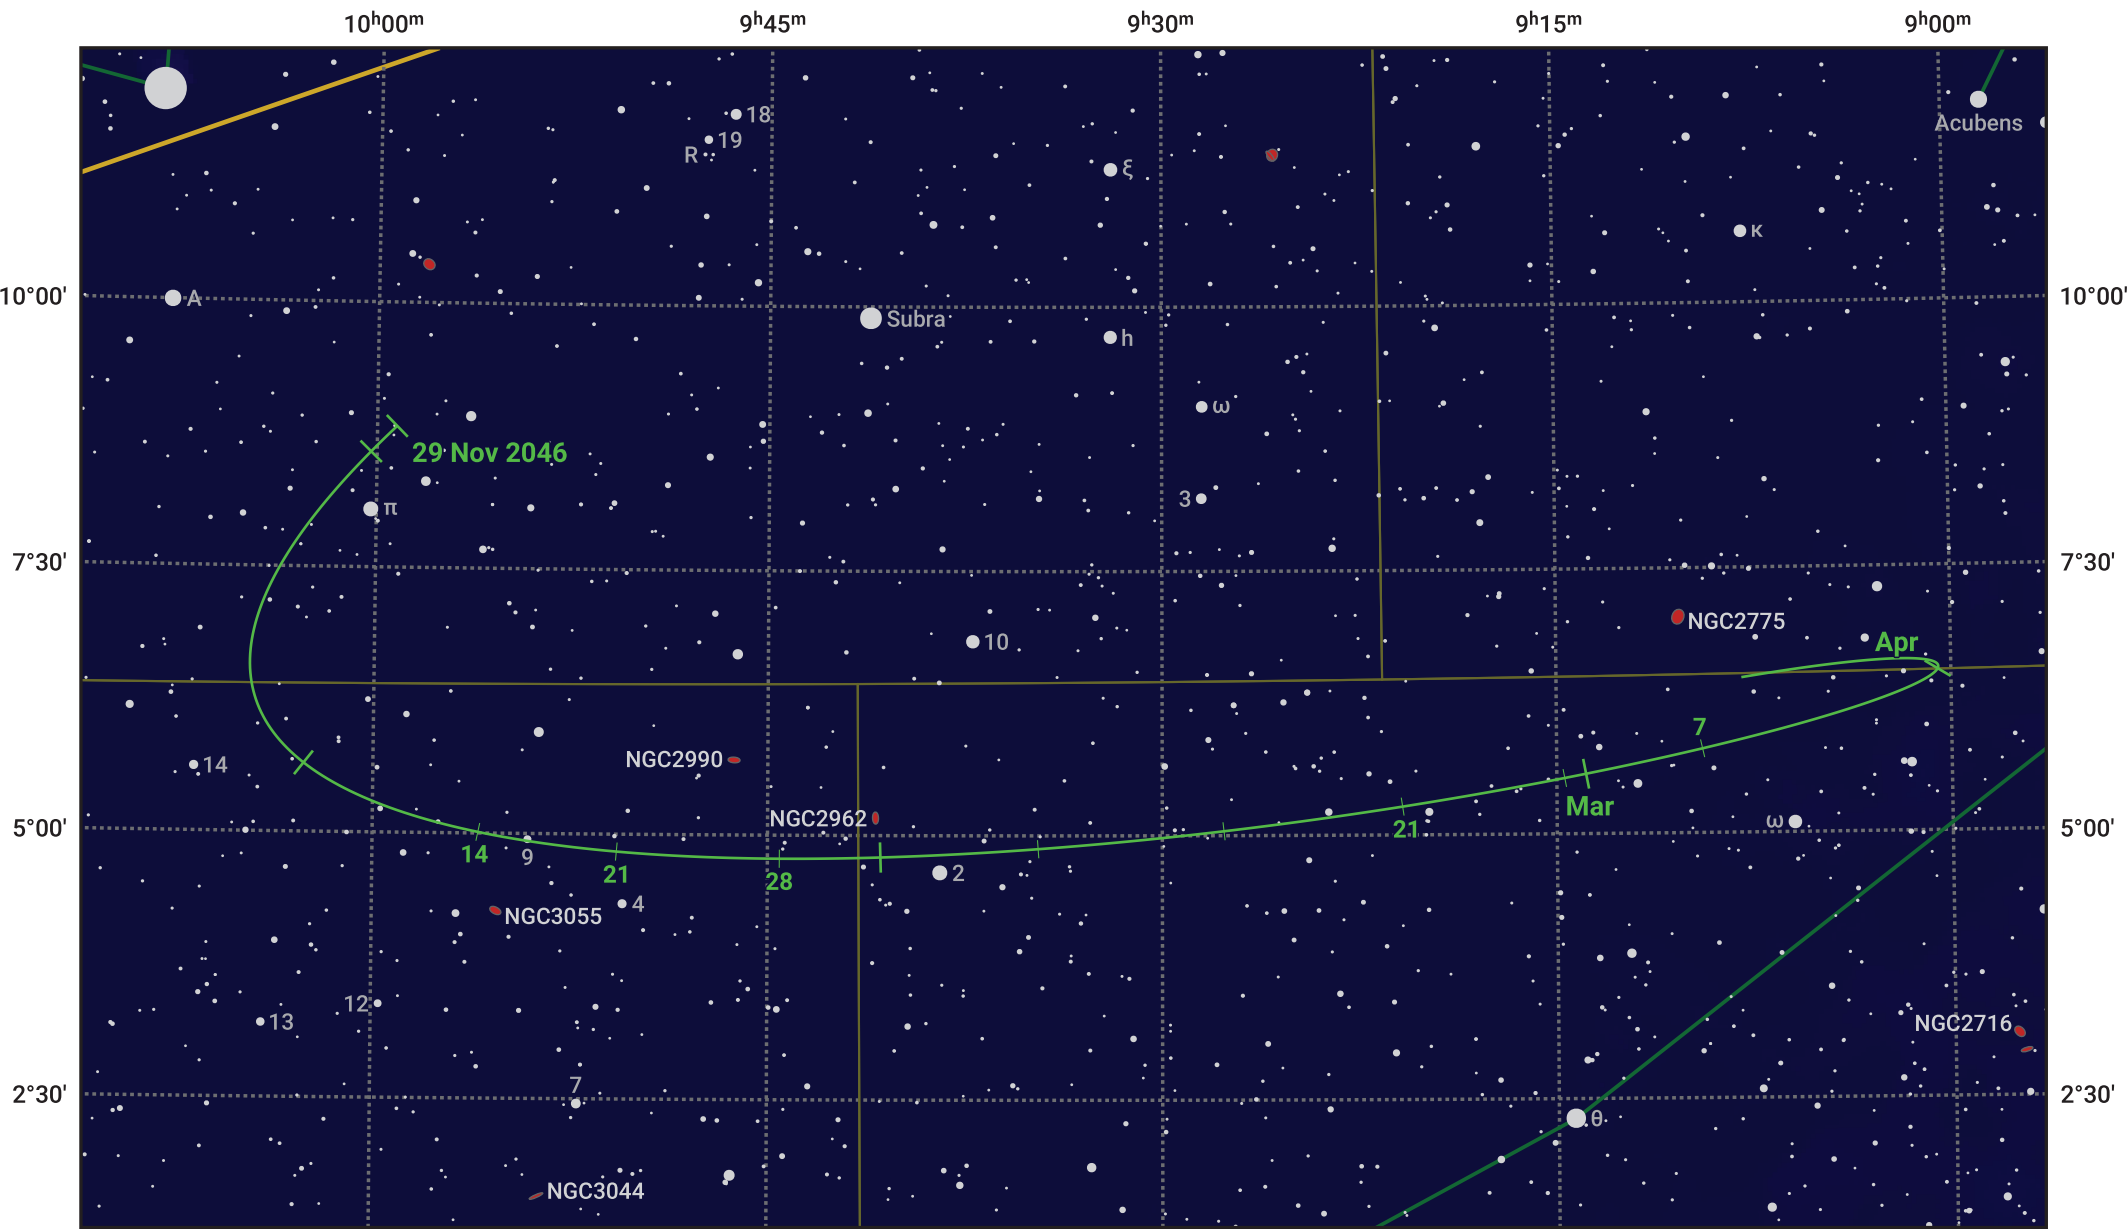

The path of Asteroid 15 Eunomia around opposition on 12 Feb 2047

© Dominic Ford 2011–2024. Date markers placed at midnight UTC. Downloaded from <https://in-the-sky.org>

Magnitude scale: 10.0 9.0 8.0 7.0 6.0 5.0 4.0 3.0 2.0 1.0

- Ecliptic Plane
- Galaxy
- Bright nebula
- Open cluster
- ⊕ Globular cluster

Date	Mag
2046 Dec 1	10.3
2047 Jan 1	9.9
2047 Jan 30	9.3
2047 Feb 1	9.3
2047 Mar 1	9.5
2047 Apr 1	10.2
2047 Apr 6	10.3