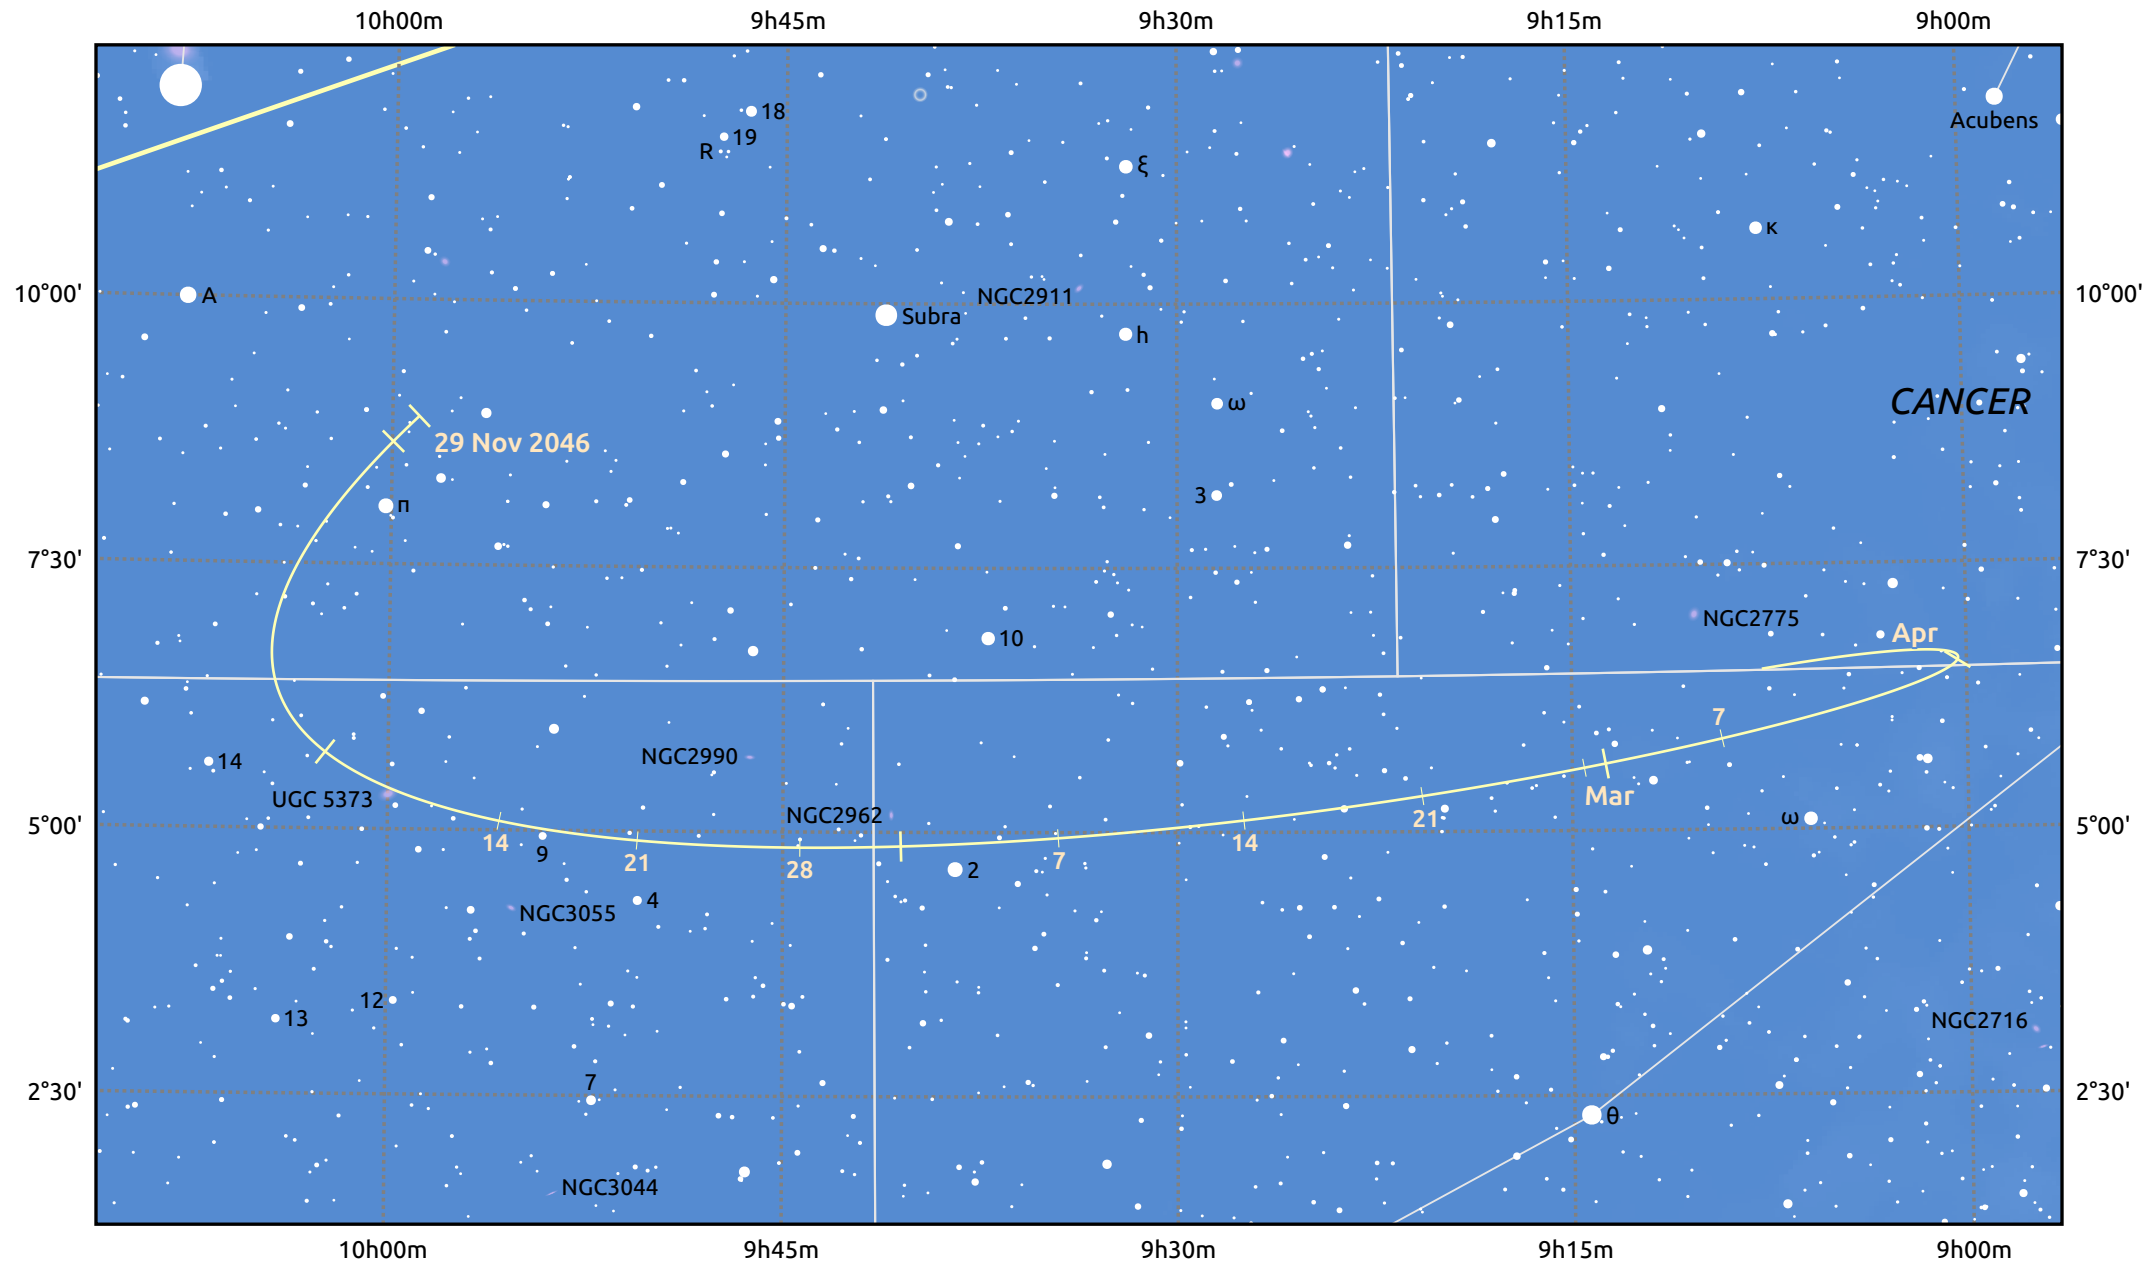

The path of Asteroid 15 Eunomia around opposition on 12 Feb 2047

© Dominic Ford 2011–2025. Date markers placed at midnight UTC. Downloaded from <https://in-the-sky.org>

Magnitude scale: 10.0 9.0 8.0 7.0 6.0 5.0 4.0 3.0 2.0 1.0

Ecliptic Plane

Galaxy Bright nebula Open cluster Globular cluster Planetary nebula

Date	Mag
2046 Dec 1	10.3
2047 Jan 1	9.9
2047 Jan 30	9.3
2047 Feb 1	9.3
2047 Mar 1	9.5
2047 Apr 1	10.2
2047 Apr 6	10.3