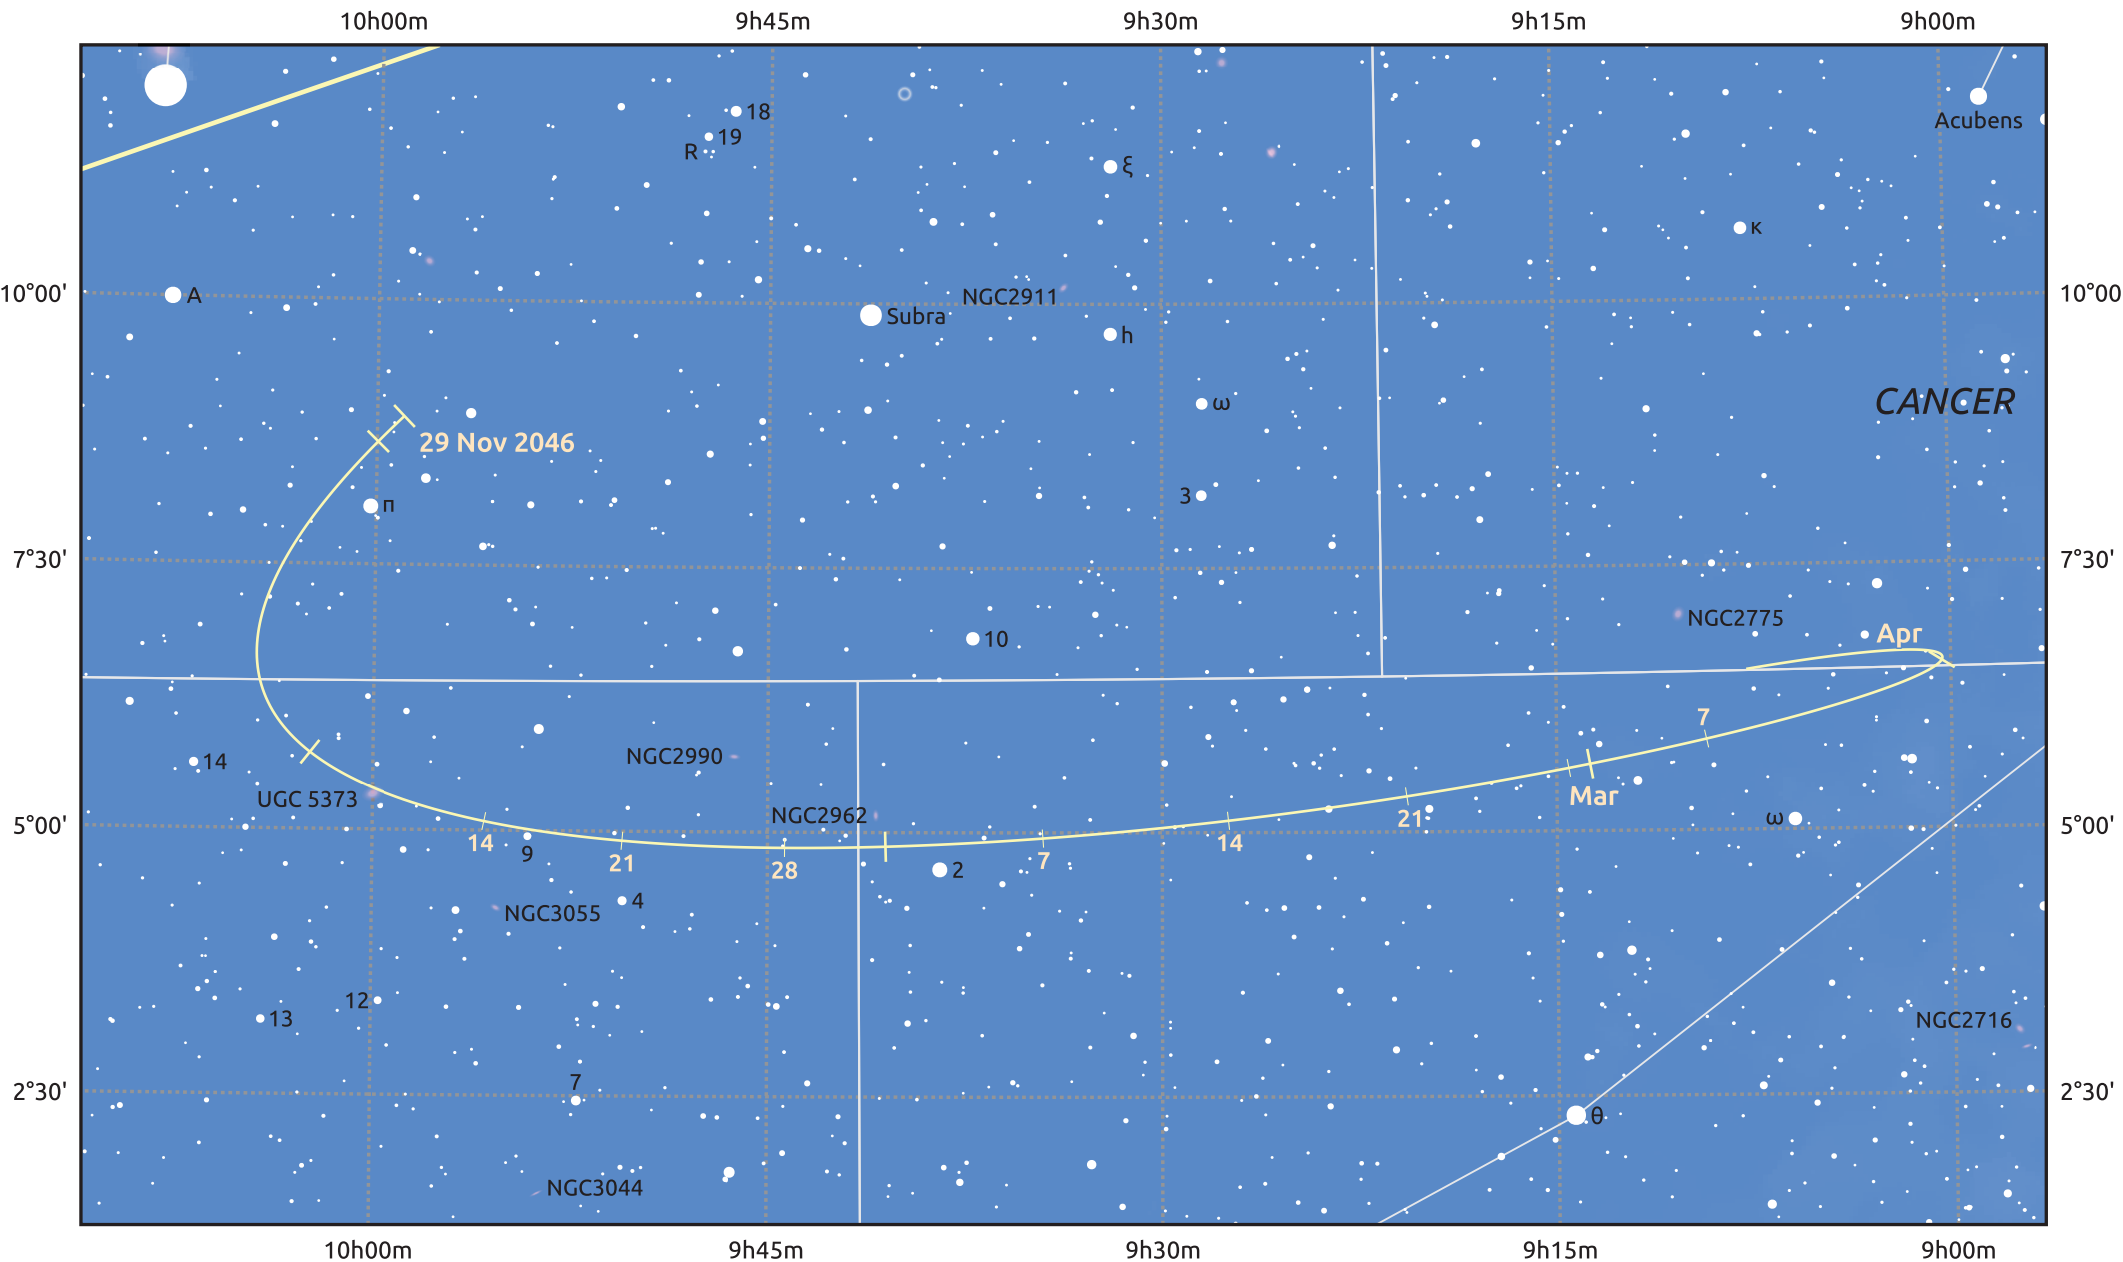

# The path of Asteroid 15 Eunomia around opposition on 12 Feb 2047

© Dominic Ford 2011–2025. Date markers placed at midnight UTC. Downloaded from <https://in-the-sky.org>

Magnitude scale: 10.0 9.0 8.0 7.0 6.0 5.0 4.0 3.0 2.0 1.0

Ecliptic Plane

Galaxy Bright nebula Open cluster Globular cluster Planetary nebula

Date	Mag
2046 Dec 1	10.3
2047 Jan 1	9.9
2047 Jan 30	9.3
2047 Feb 1	9.3
2047 Mar 1	9.5
2047 Apr 1	10.2
2047 Apr 6	10.3