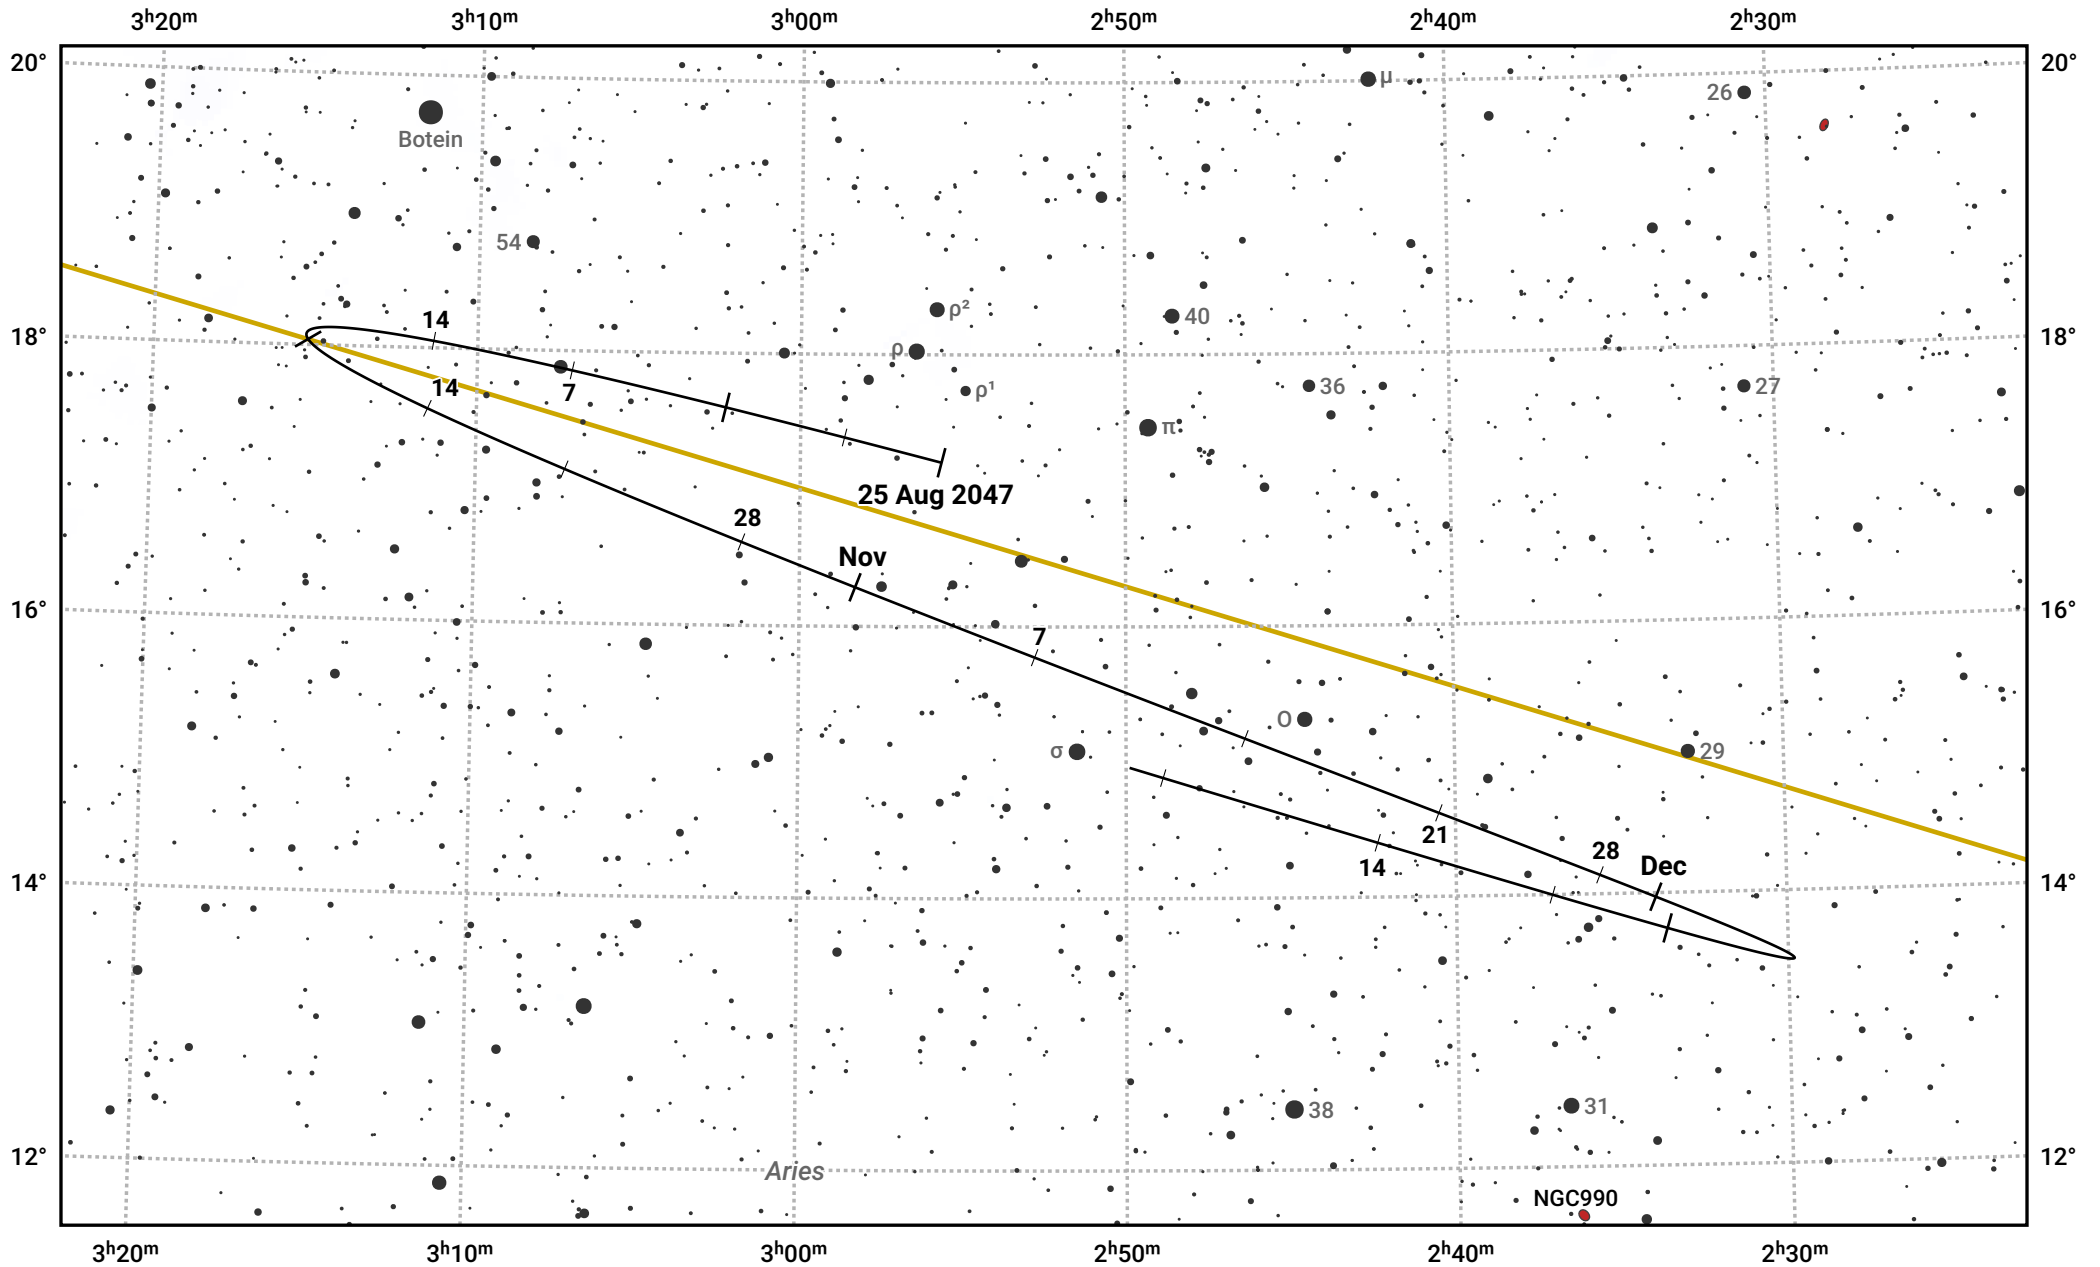

The path of Asteroid 19 Fortuna around opposition on 8 Nov 2047

© Dominic Ford 2011–2024. Date markers placed at midnight UTC. Downloaded from <https://in-the-sky.org>

Magnitude scale: 11.0 10.0 9.0 8.0 7.0 6.0 5.0 4.0

— Ecliptic Plane

Galaxy Bright nebula Open cluster Globular cluster

Date	Mag	Phase
2047 Sep 1	11.2	94%
2047 Oct 1	10.5	97%
2047 Oct 9	10.3	98%
2047 Nov 1	9.6	100%
2047 Dec 1	10.2	99%
2048 Jan 1	11.0	96%
2048 Jan 14	11.3	95%