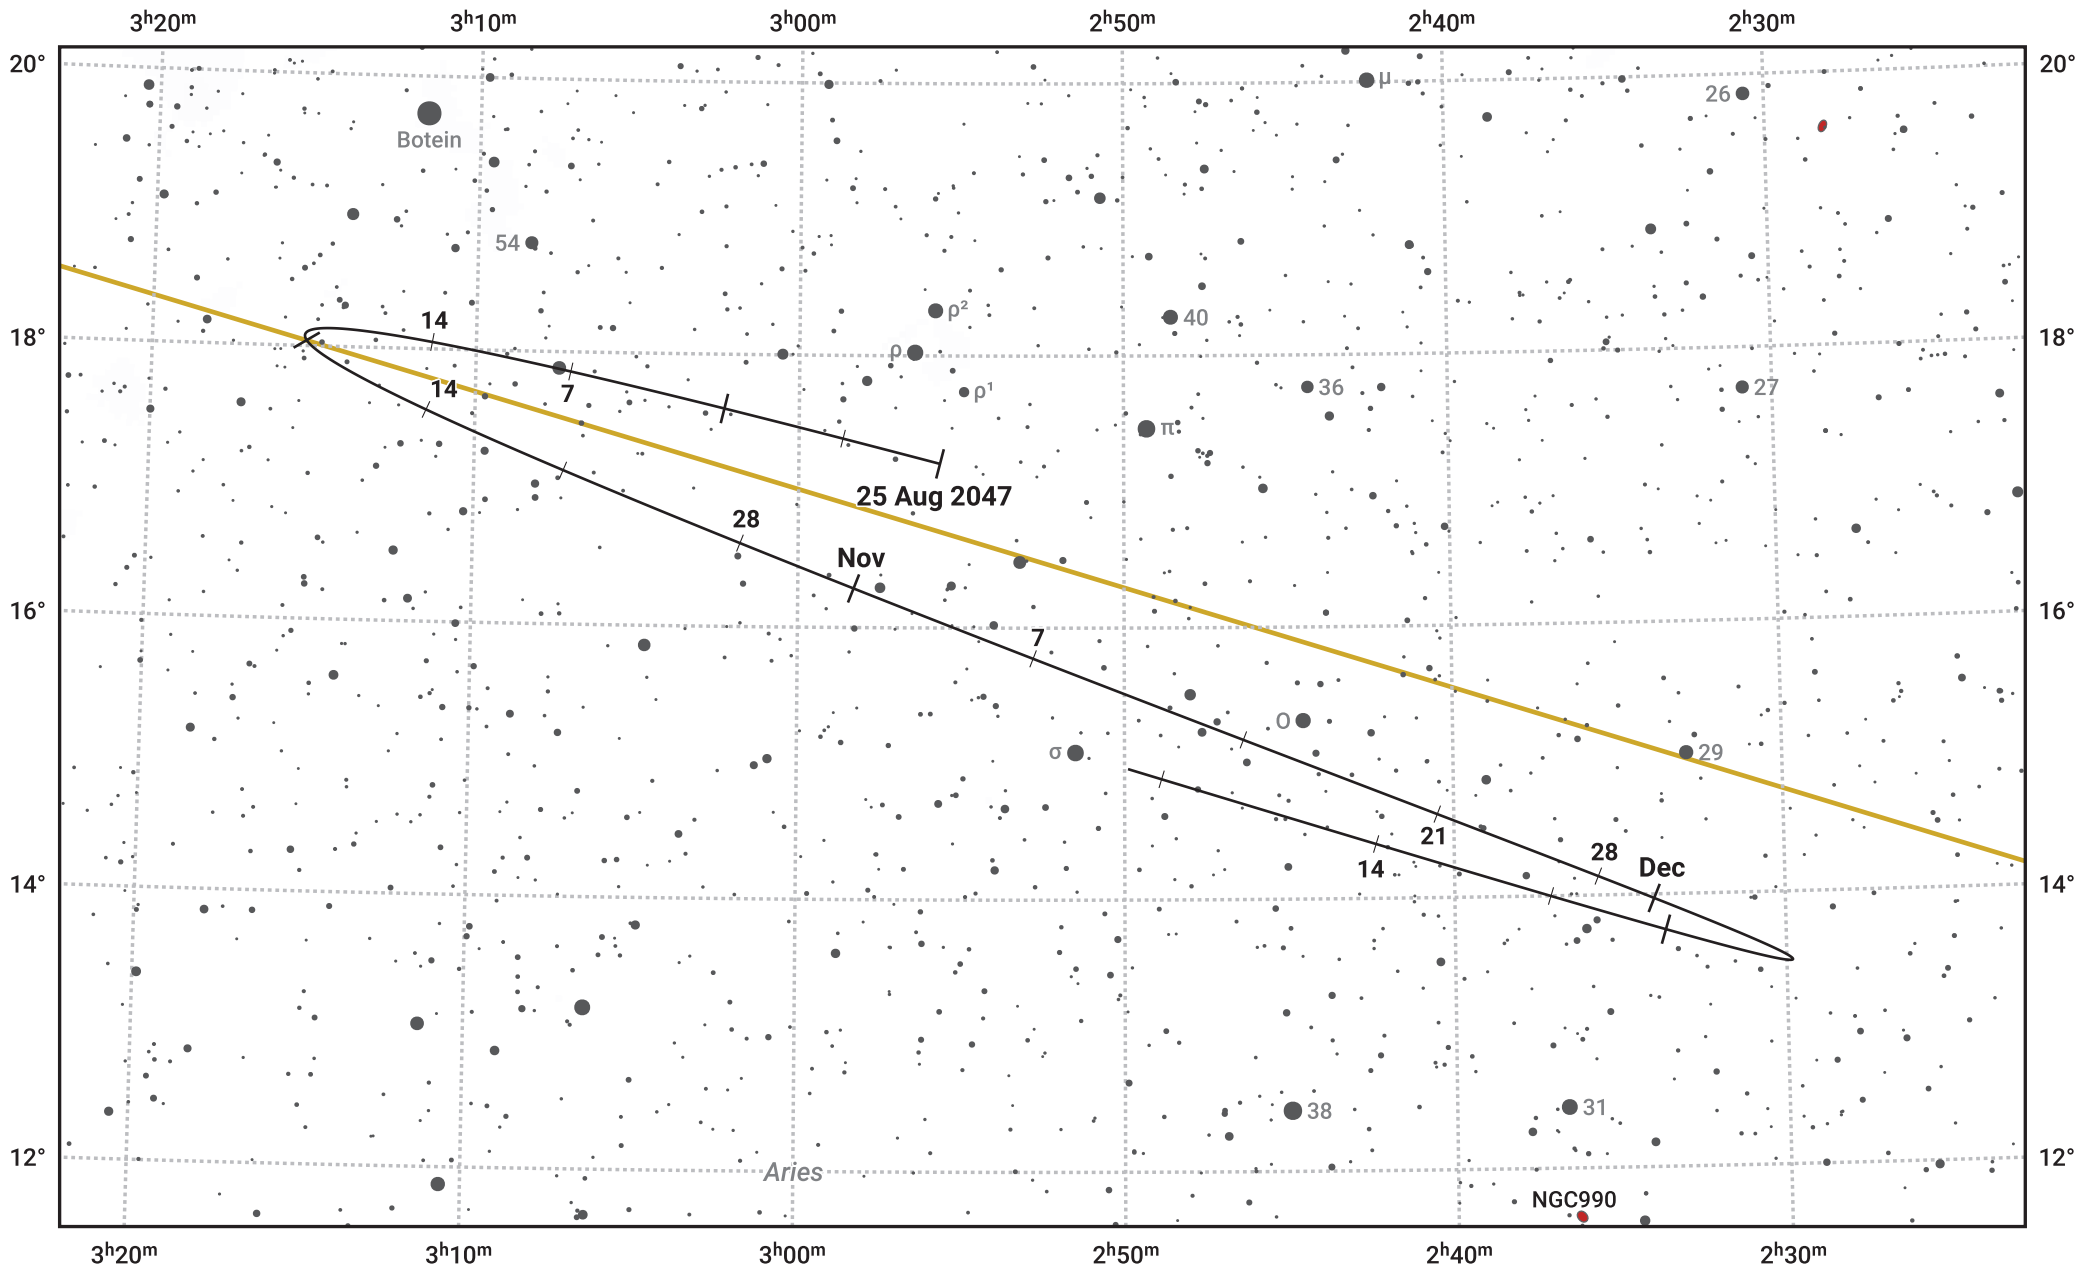

The path of Asteroid 19 Fortuna around opposition on 8 Nov 2047

© Dominic Ford 2011–2024. Date markers placed at midnight UTC. Downloaded from <https://in-the-sky.org>

Magnitude scale: 11.0 10.0 9.0 8.0 7.0 6.0 5.0 4.0

— Ecliptic Plane

Galaxy Bright nebula Open cluster Globular cluster

Date	Mag	Phase
2047 Sep 1	11.2	94%
2047 Oct 1	10.5	97%
2047 Oct 9	10.3	98%
2047 Nov 1	9.6	100%
2047 Dec 1	10.2	99%
2048 Jan 1	11.0	96%
2048 Jan 14	11.3	95%