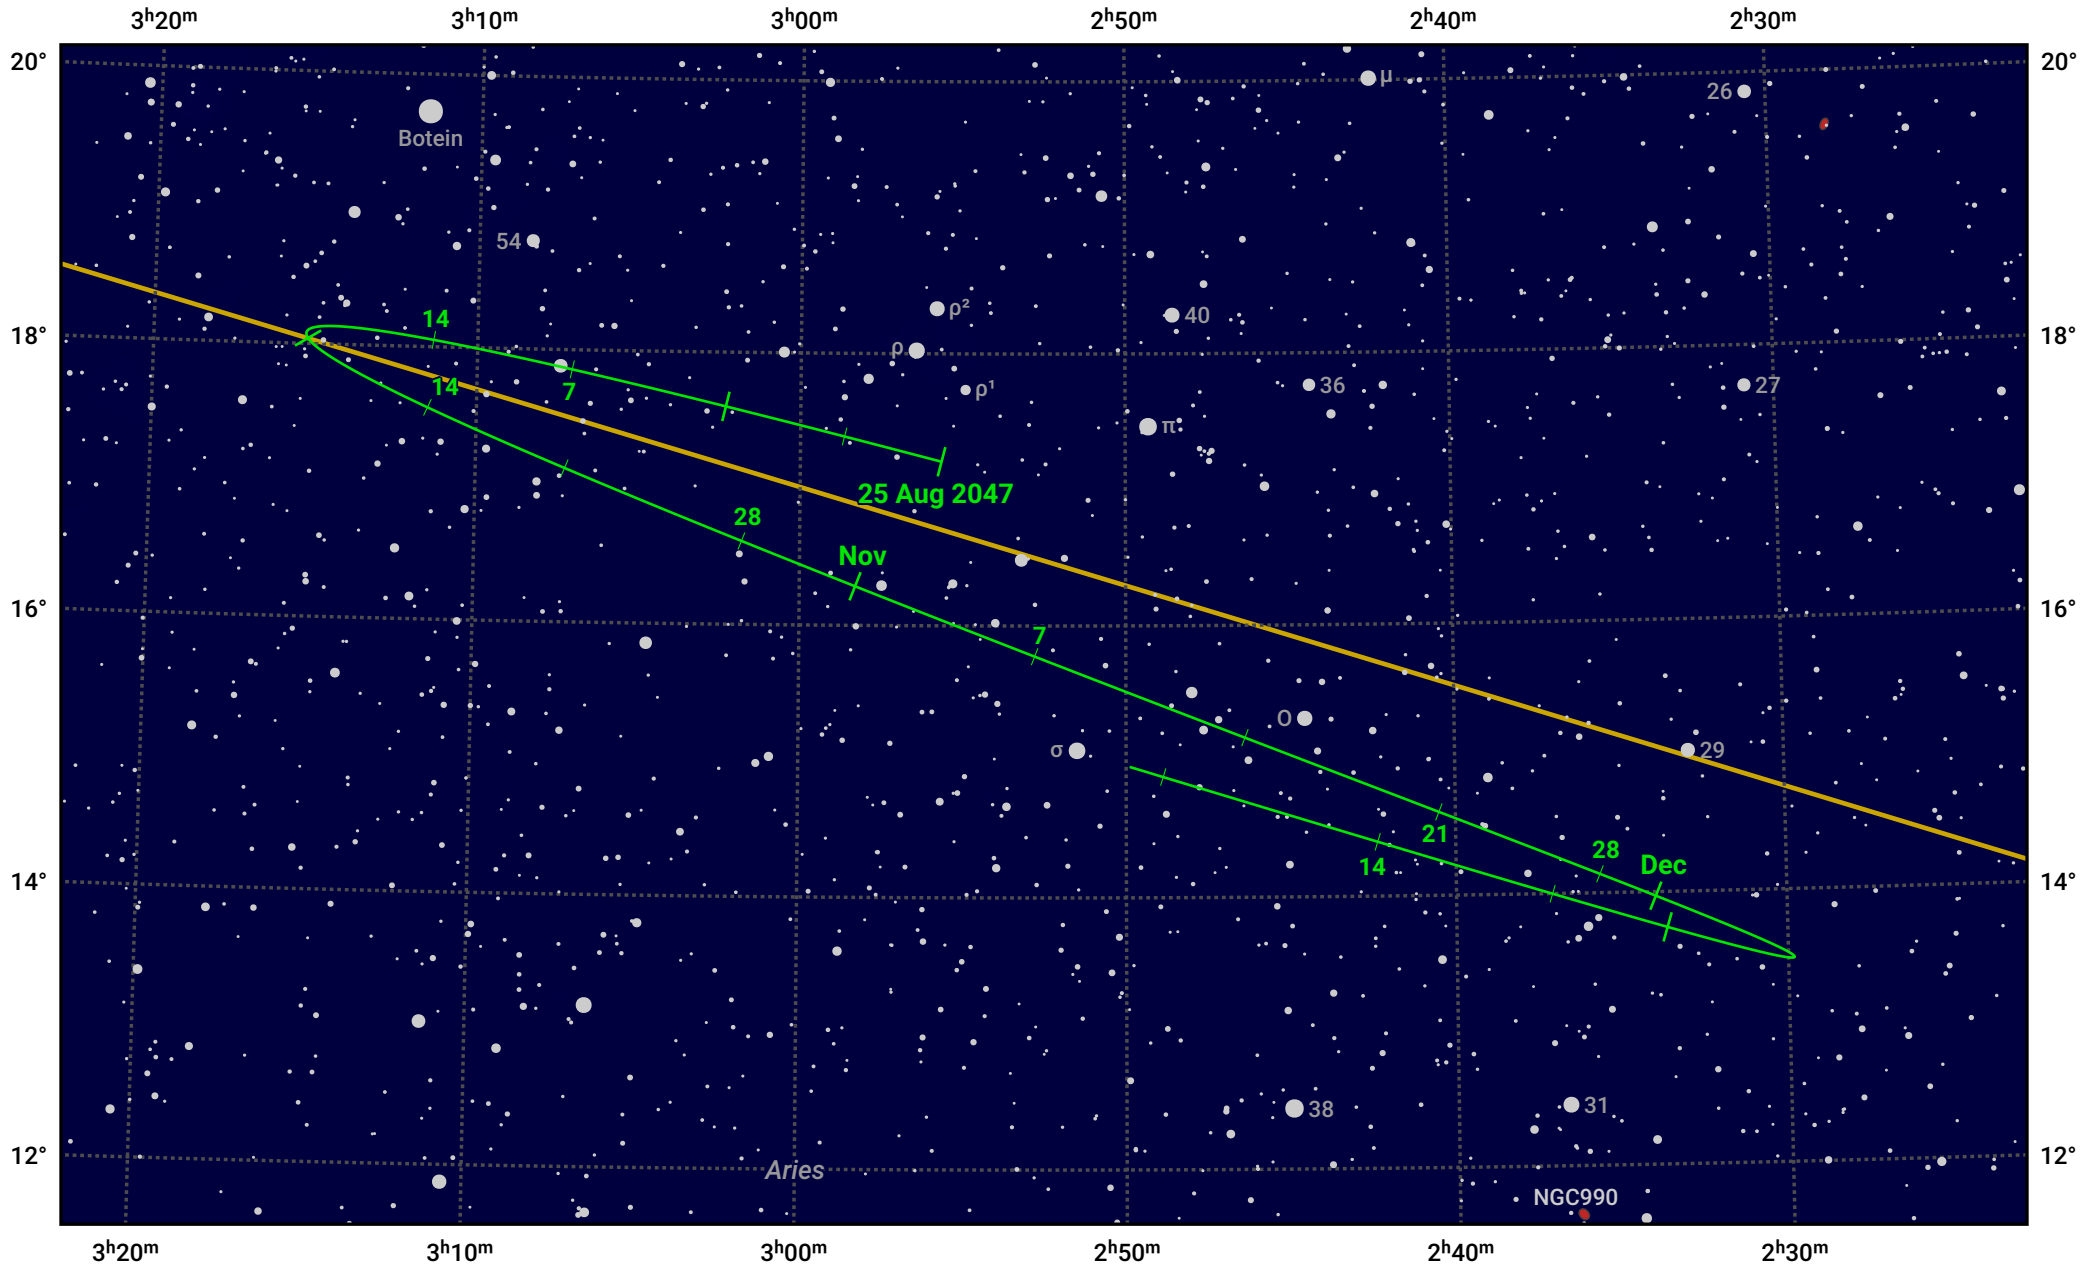

The path of Asteroid 19 Fortuna around opposition on 8 Nov 2047

© Dominic Ford 2011–2024. Date markers placed at midnight UTC. Downloaded from <https://in-the-sky.org>

Magnitude scale: 11.0 10.0 9.0 8.0 7.0 6.0 5.0 4.0

— Ecliptic Plane

Galaxy Bright nebula Open cluster Globular cluster

Date	Mag	Phase
2047 Sep 1	11.2	94%
2047 Oct 1	10.5	97%
2047 Oct 9	10.3	98%
2047 Nov 1	9.6	100%
2047 Dec 1	10.2	99%
2048 Jan 1	11.0	96%
2048 Jan 14	11.3	95%