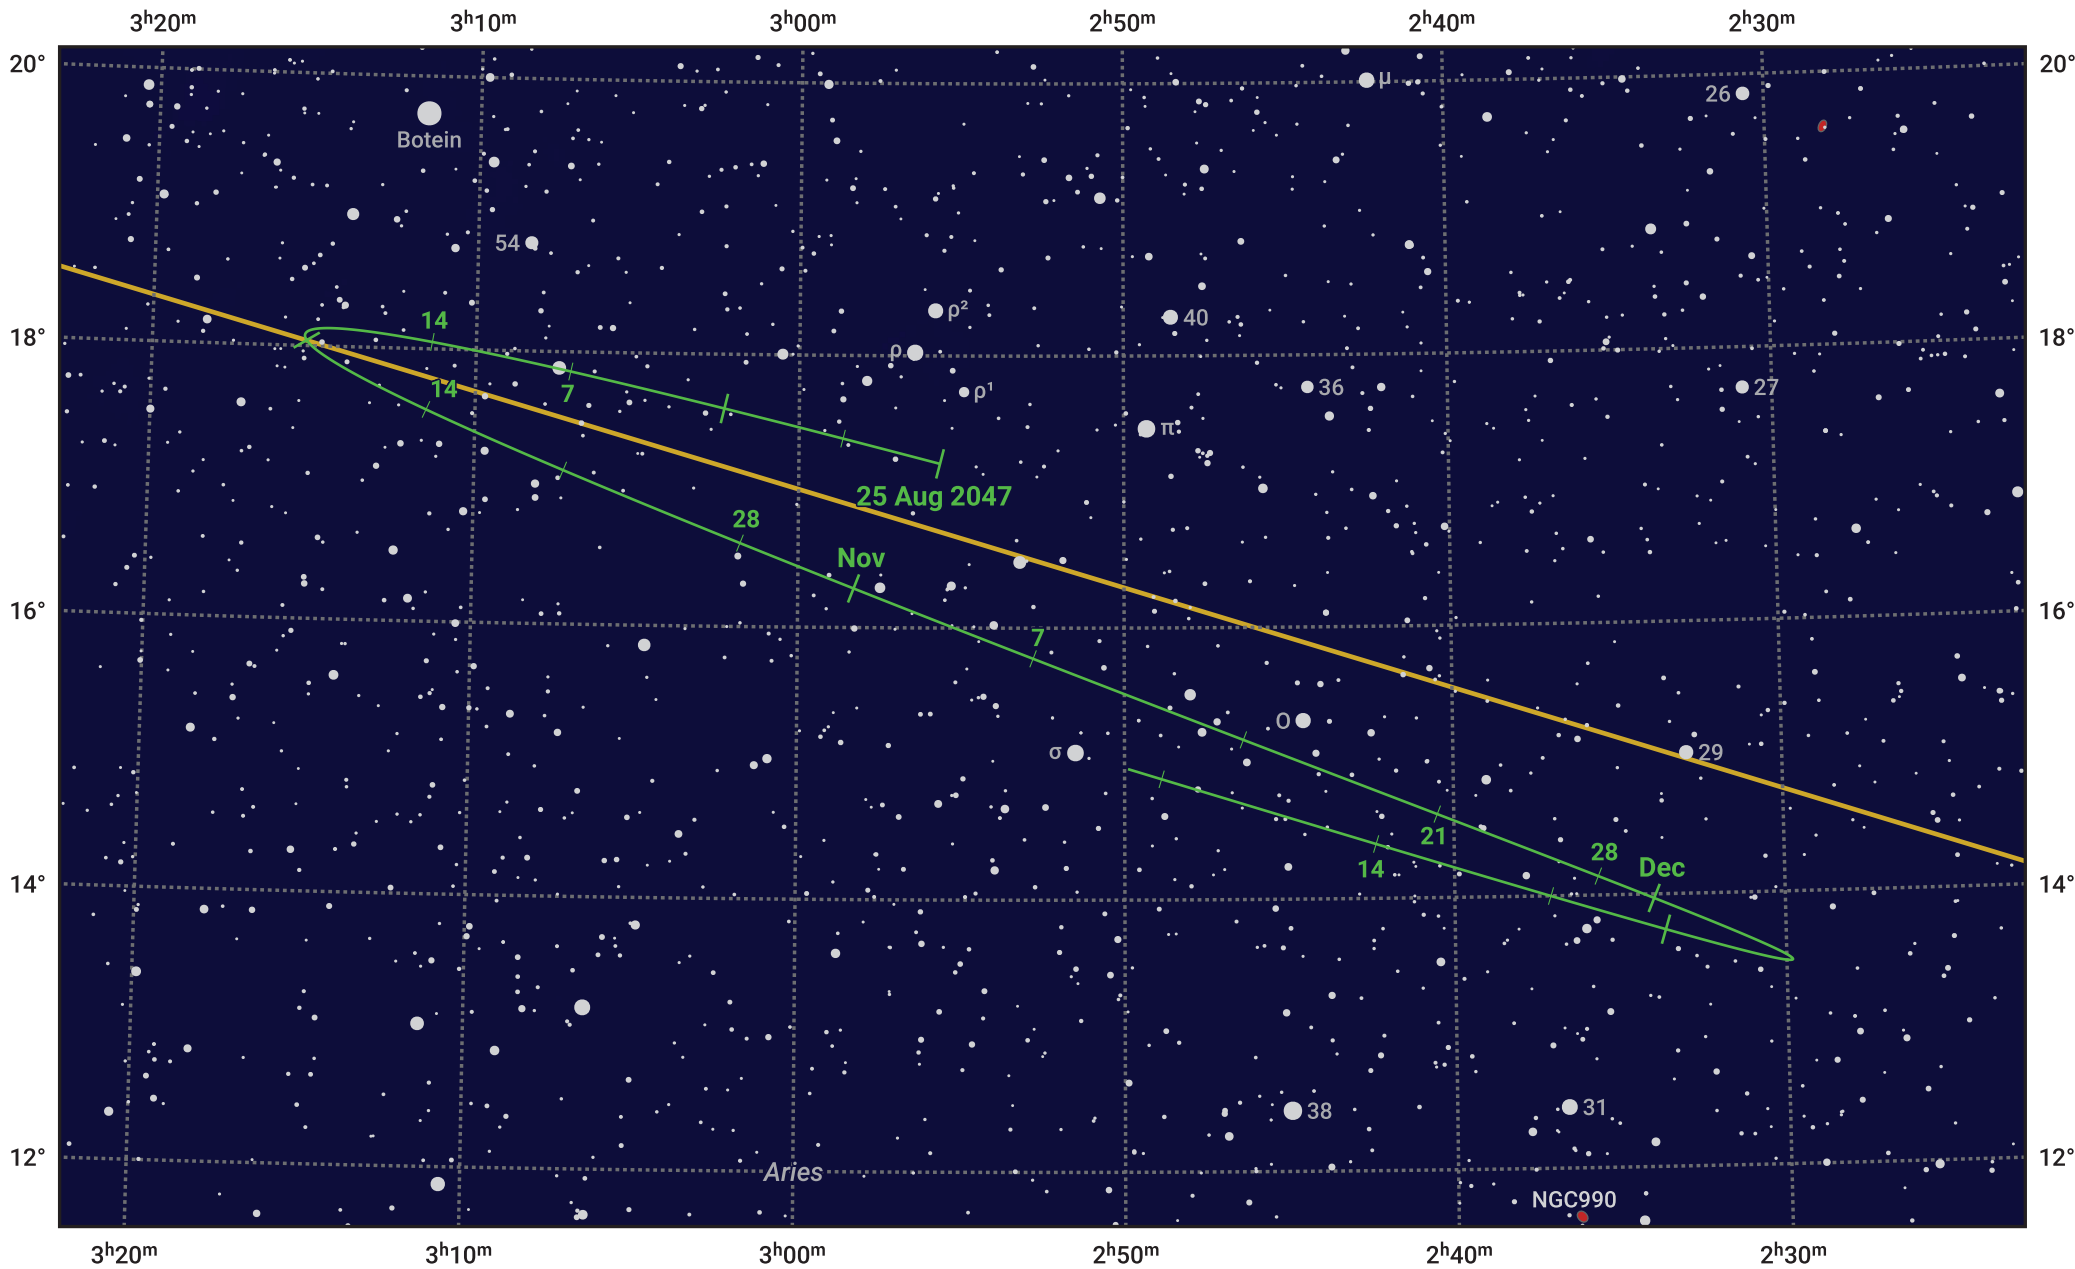

The path of Asteroid 19 Fortuna around opposition on 8 Nov 2047

© Dominic Ford 2011–2024. Date markers placed at midnight UTC. Downloaded from <https://in-the-sky.org>

Magnitude scale: · 11.0 · 10.0 · 9.0 · 8.0 · 7.0 · 6.0 · 5.0 · 4.0

— Ecliptic Plane

● Galaxy
 ■ Bright nebula
 ● Open cluster
 ⊕ Globular cluster

Date	Mag	Phase
2047 Sep 1	11.2	94%
2047 Oct 1	10.5	97%
2047 Oct 9	10.3	98%
2047 Nov 1	9.6	100%
2047 Dec 1	10.2	99%
2048 Jan 1	11.0	96%
2048 Jan 14	11.3	95%