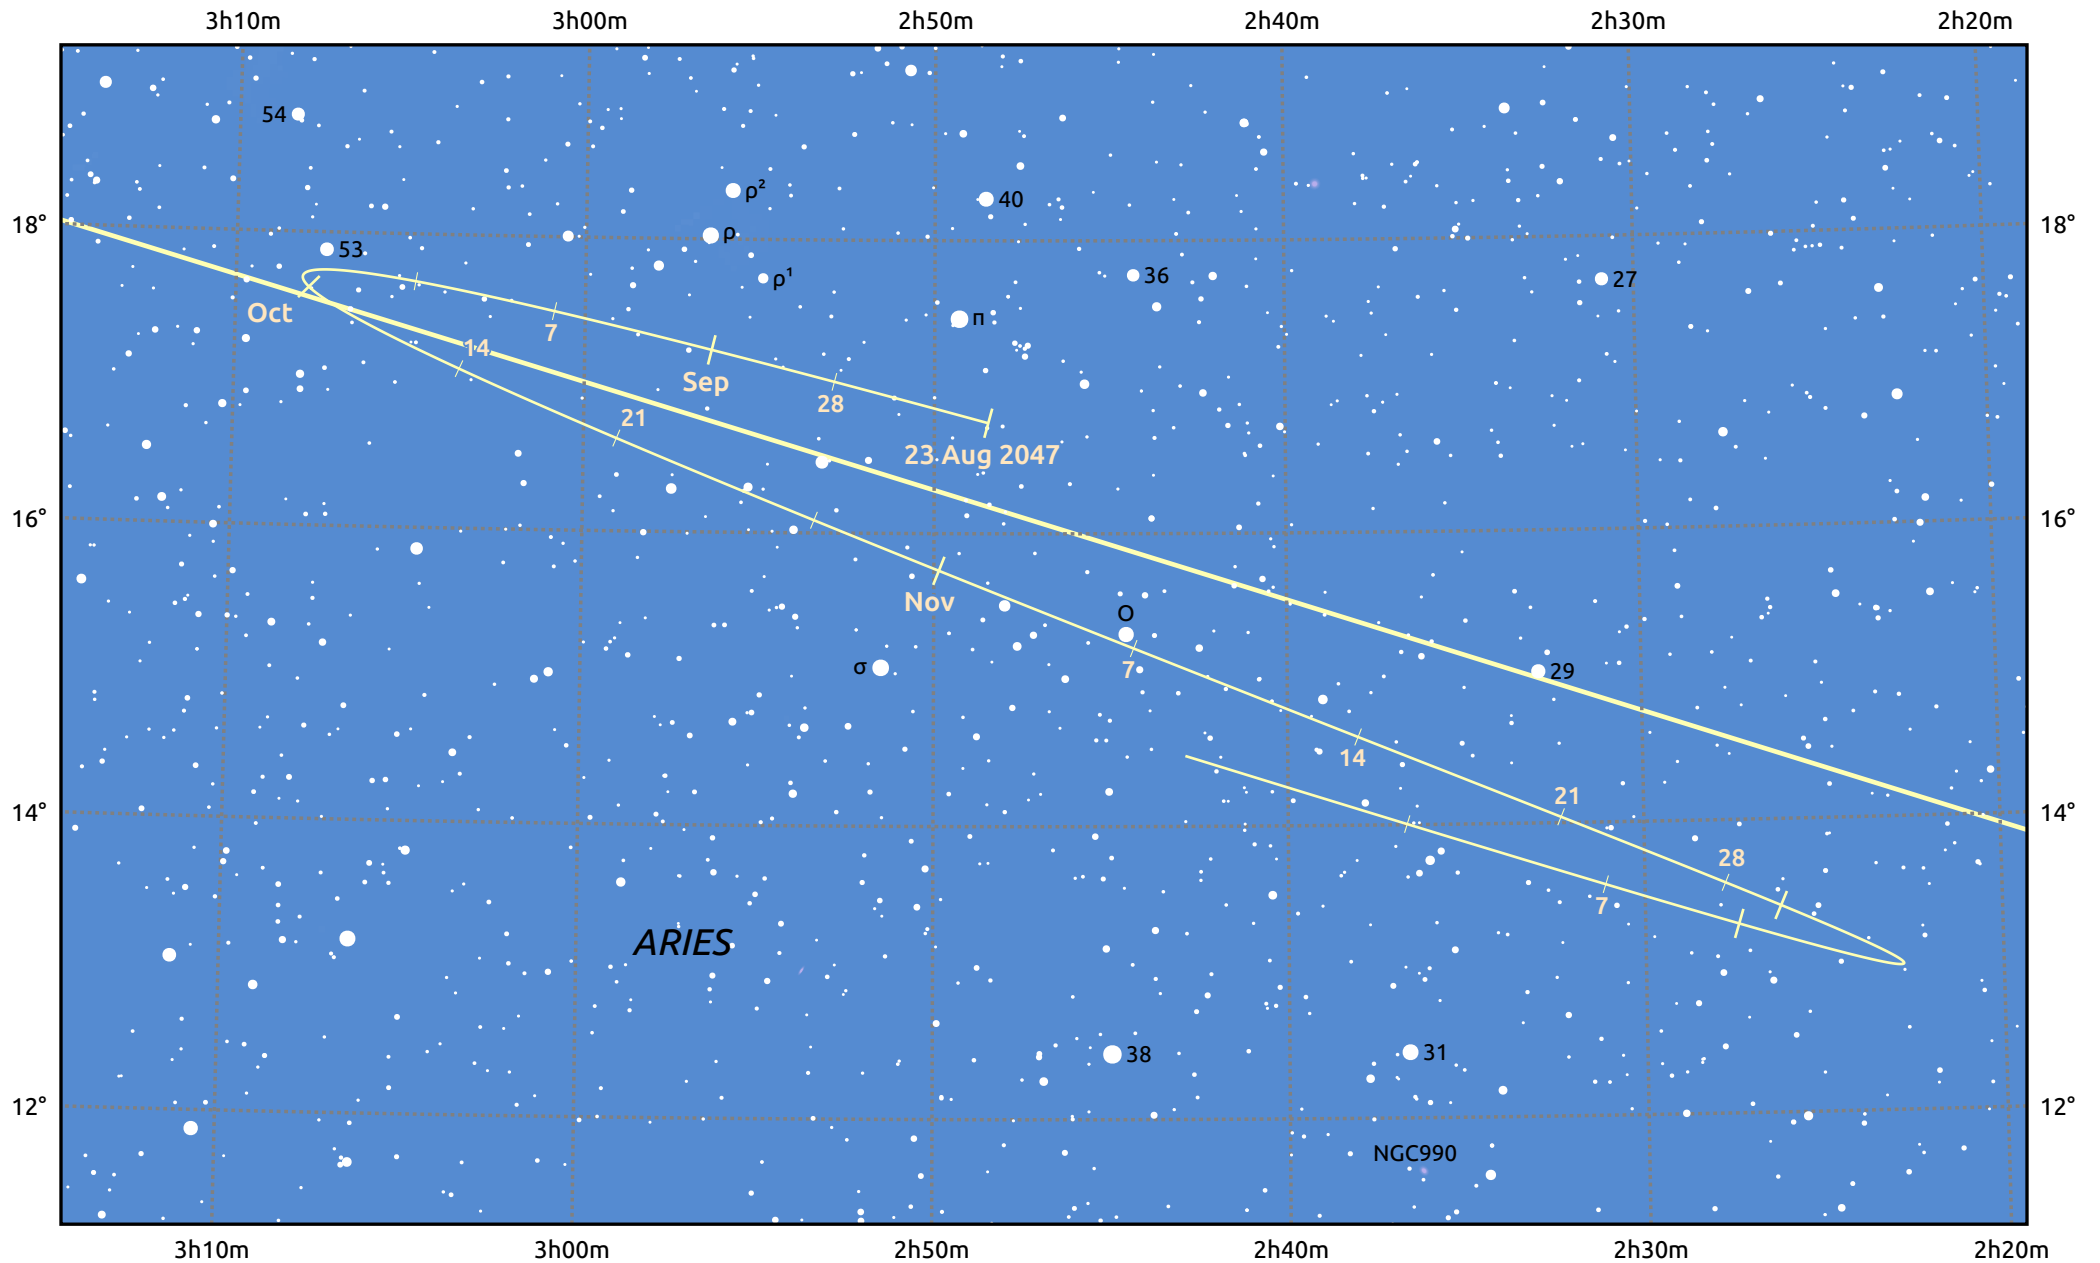

The path of Asteroid 19 Fortuna around opposition on 6 Nov 2047

© Dominic Ford 2011–2025. Date markers placed at midnight UTC. Downloaded from <https://in-the-sky.org>

Magnitude scale: · 11.0 · 10.0 · 9.0 · 8.0 · 7.0 ● 6.0 ● 5.0

— Ecliptic Plane

Galaxy Bright nebula Open cluster Globular cluster Planetary nebula

Date	Mag	Phase
2047 Sep 1	11.1	95%
2047 Oct 1	10.4	97%
2047 Oct 7	10.3	98%
2047 Nov 1	9.5	100%
2047 Dec 1	10.2	99%
2048 Jan 1	11.0	96%
2048 Jan 14	11.3	95%