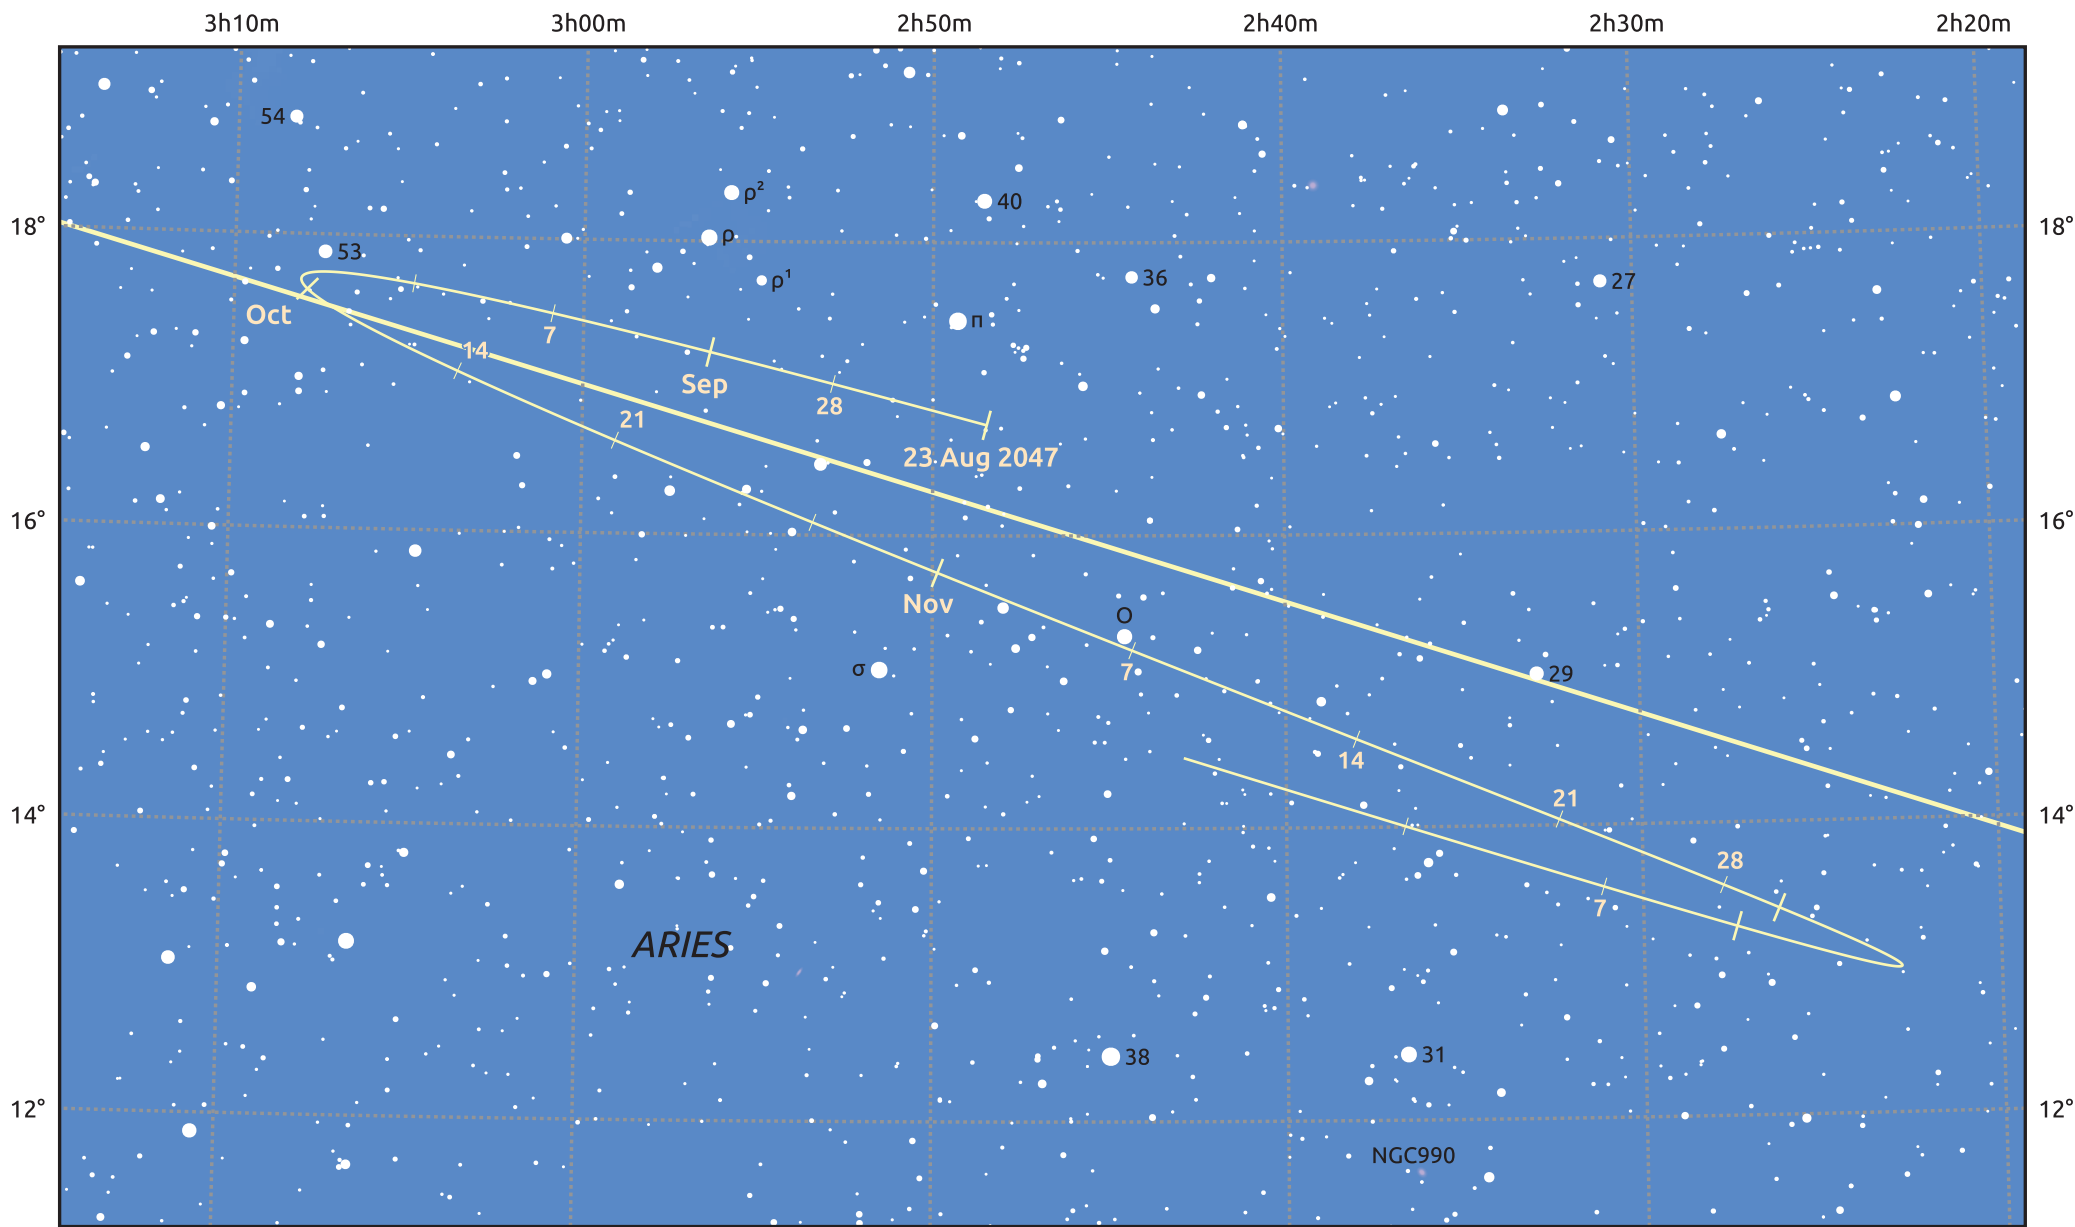

The path of Asteroid 19 Fortuna around opposition on 6 Nov 2047

© Dominic Ford 2011–2025. Date markers placed at midnight UTC. Downloaded from <https://in-the-sky.org>

Magnitude scale: 11.0 10.0 9.0 8.0 7.0 6.0 5.0

— Ecliptic Plane

Galaxy Bright nebula Open cluster Globular cluster Planetary nebula

Date	Mag	Phase
2047 Sep 1	11.1	95%
2047 Oct 1	10.4	97%
2047 Oct 7	10.3	98%
2047 Nov 1	9.5	100%
2047 Dec 1	10.2	99%
2048 Jan 1	11.0	96%
2048 Jan 14	11.3	95%