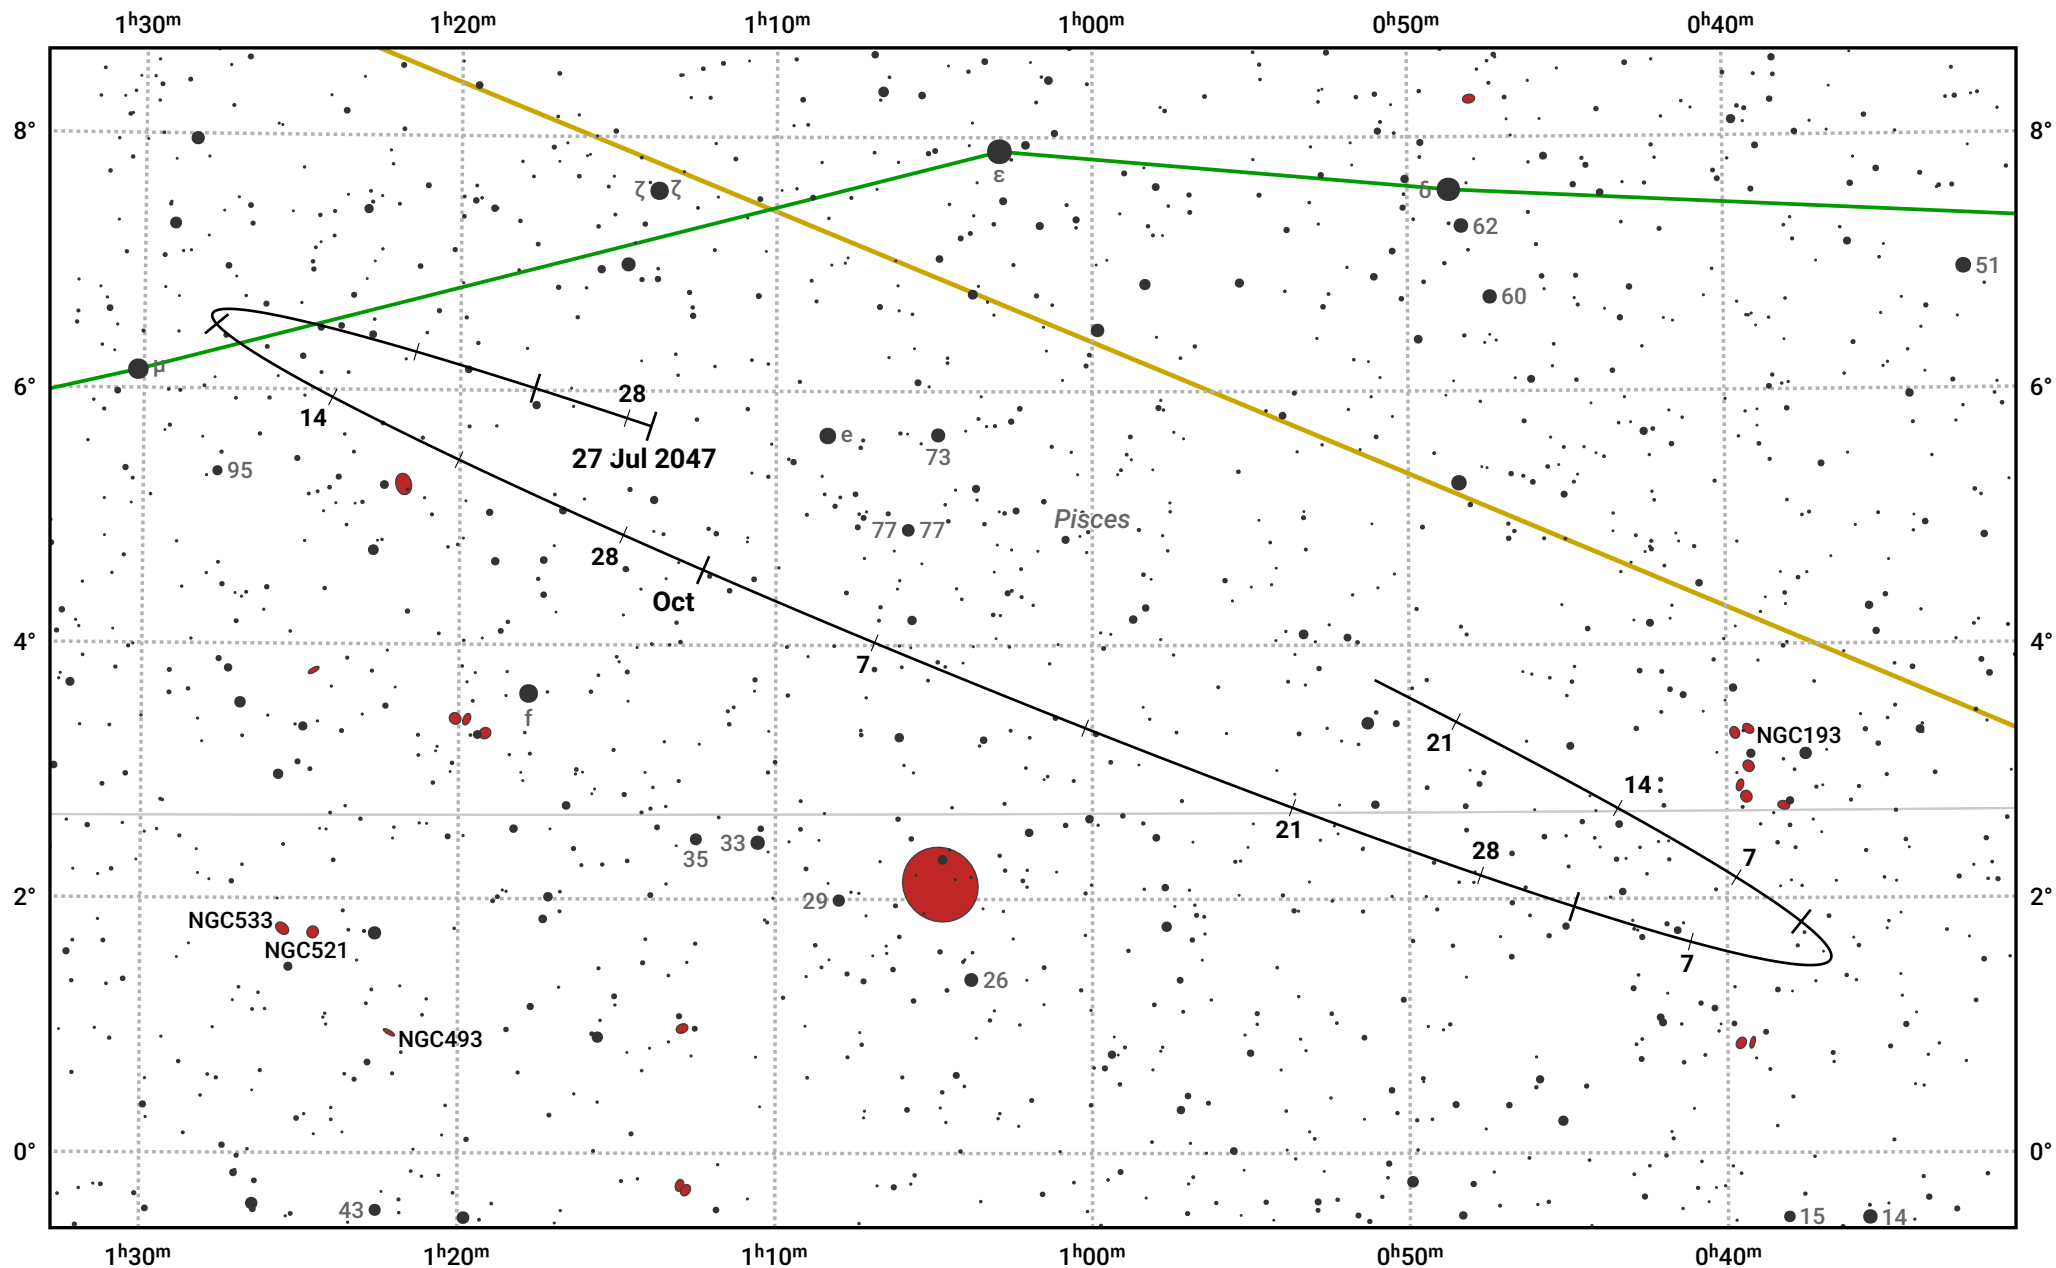

The path of Asteroid 27 Euterpe around opposition on 10 Oct 2047

© Dominic Ford 2011–2024. Date markers placed at midnight UTC. Downloaded from <https://in-the-sky.org>

Magnitude scale: 11.0 10.0 9.0 8.0 7.0 6.0 5.0 4.0

— Ecliptic Plane

Galaxy Bright nebula Open cluster Globular cluster

Date	Mag	Phase
2047 Aug 1	11.3	95%
2047 Sep 1	10.6	97%
2047 Sep 7	10.4	98%
2047 Oct 1	9.6	100%
2047 Oct 8	9.4	100%
2047 Nov 1	9.9	99%
2047 Nov 23	10.4	97%
2047 Dec 1	10.5	96%