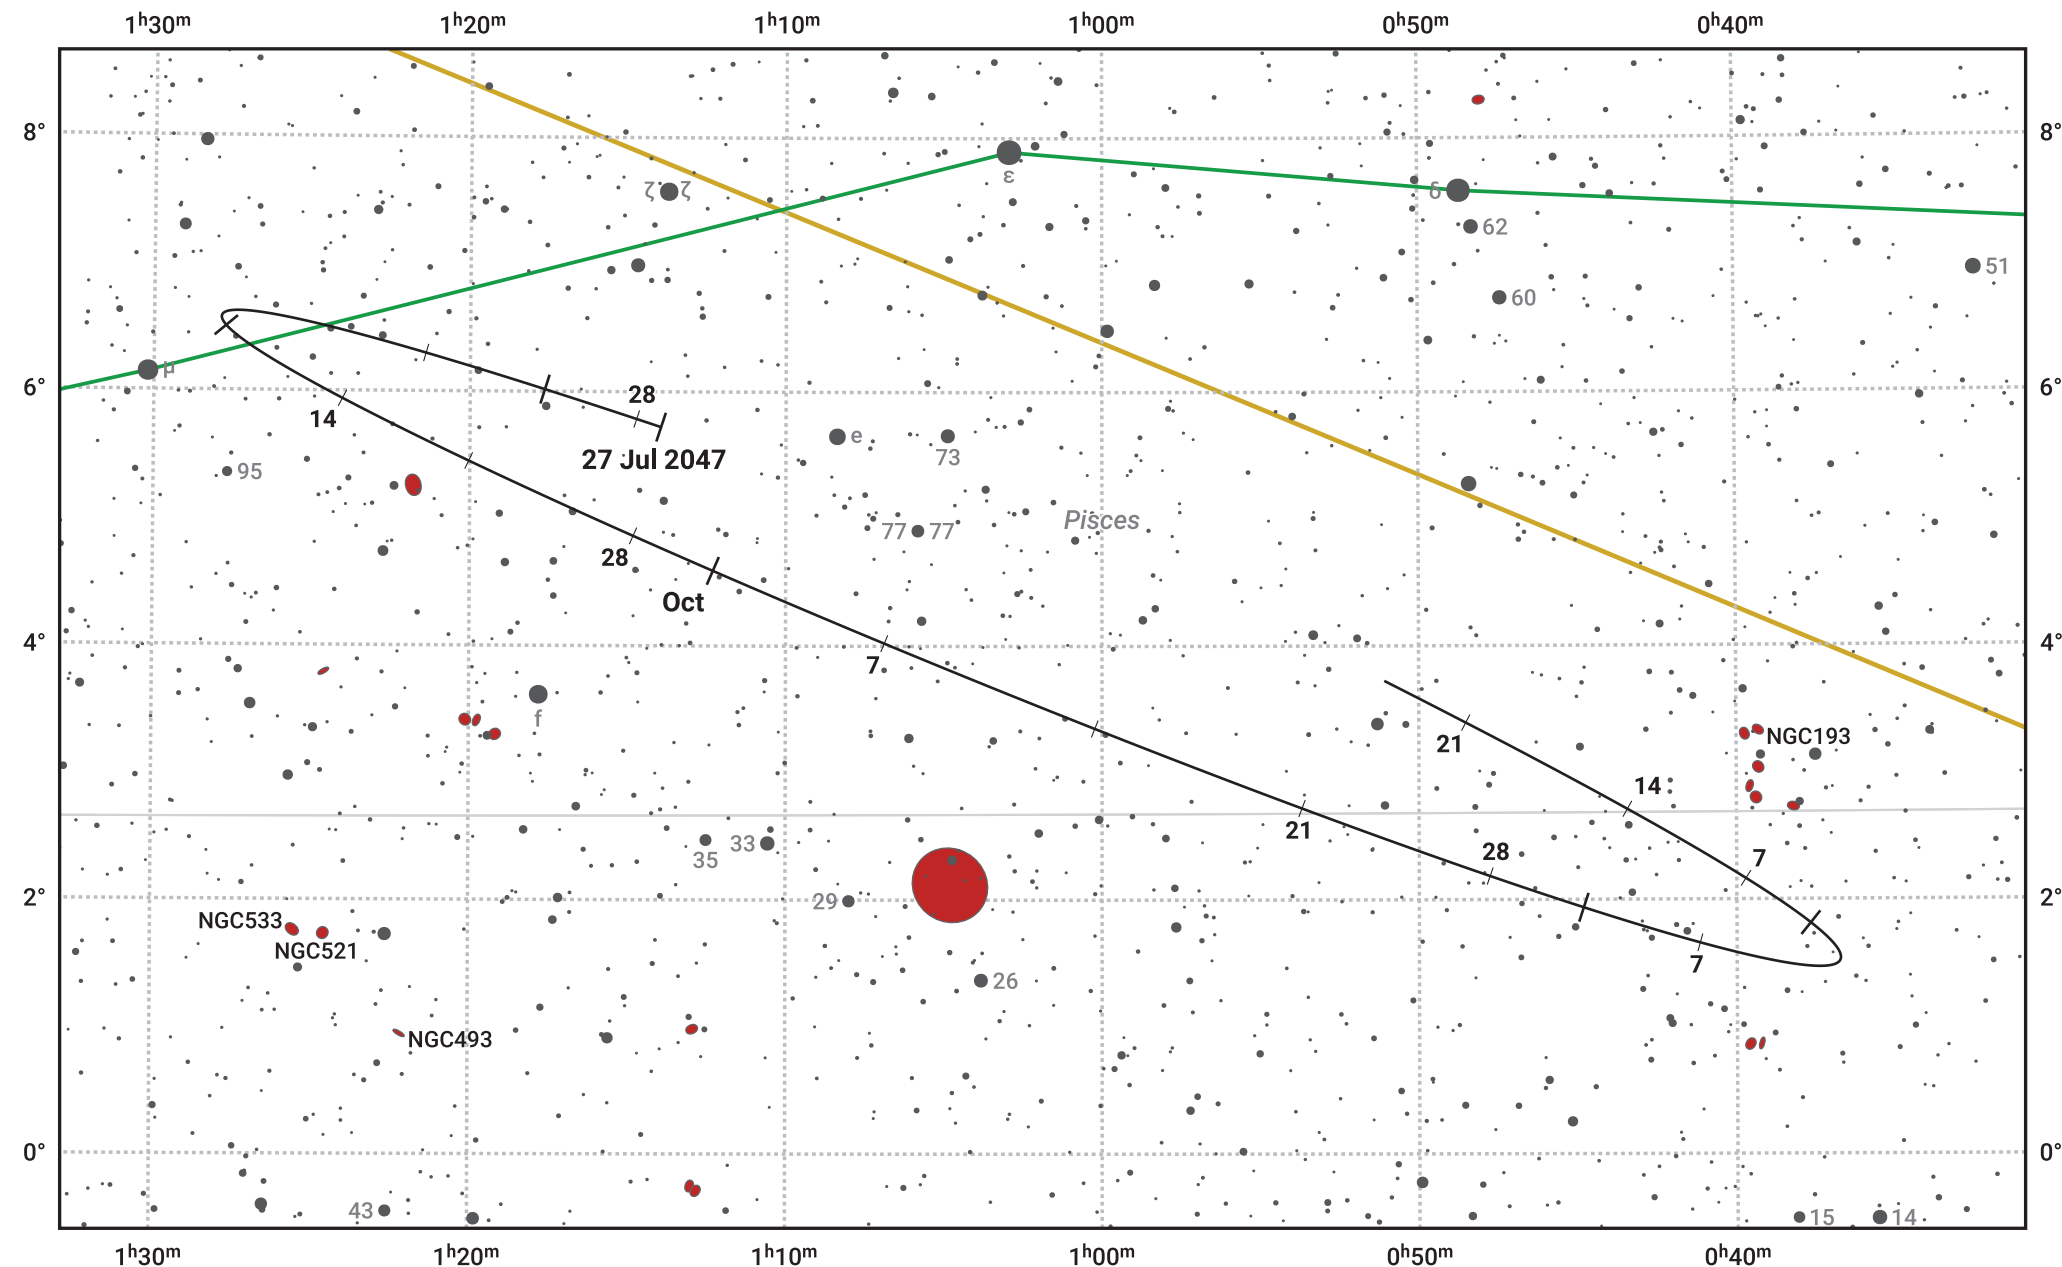

# The path of Asteroid 27 Euterpe around opposition on 10 Oct 2047

© Dominic Ford 2011–2024. Date markers placed at midnight UTC. Downloaded from <https://in-the-sky.org>

Magnitude scale: 11.0 10.0 9.0 8.0 7.0 6.0 5.0 4.0

— Ecliptic Plane

Galaxy    Bright nebula    Open cluster    Globular cluster

| Date        | Mag  | Phase |
|-------------|------|-------|
| 2047 Aug 1  | 11.3 | 95%   |
| 2047 Sep 1  | 10.6 | 97%   |
| 2047 Sep 7  | 10.4 | 98%   |
| 2047 Oct 1  | 9.6  | 100%  |
| 2047 Oct 8  | 9.4  | 100%  |
| 2047 Nov 1  | 9.9  | 99%   |
| 2047 Nov 23 | 10.4 | 97%   |
| 2047 Dec 1  | 10.5 | 96%   |