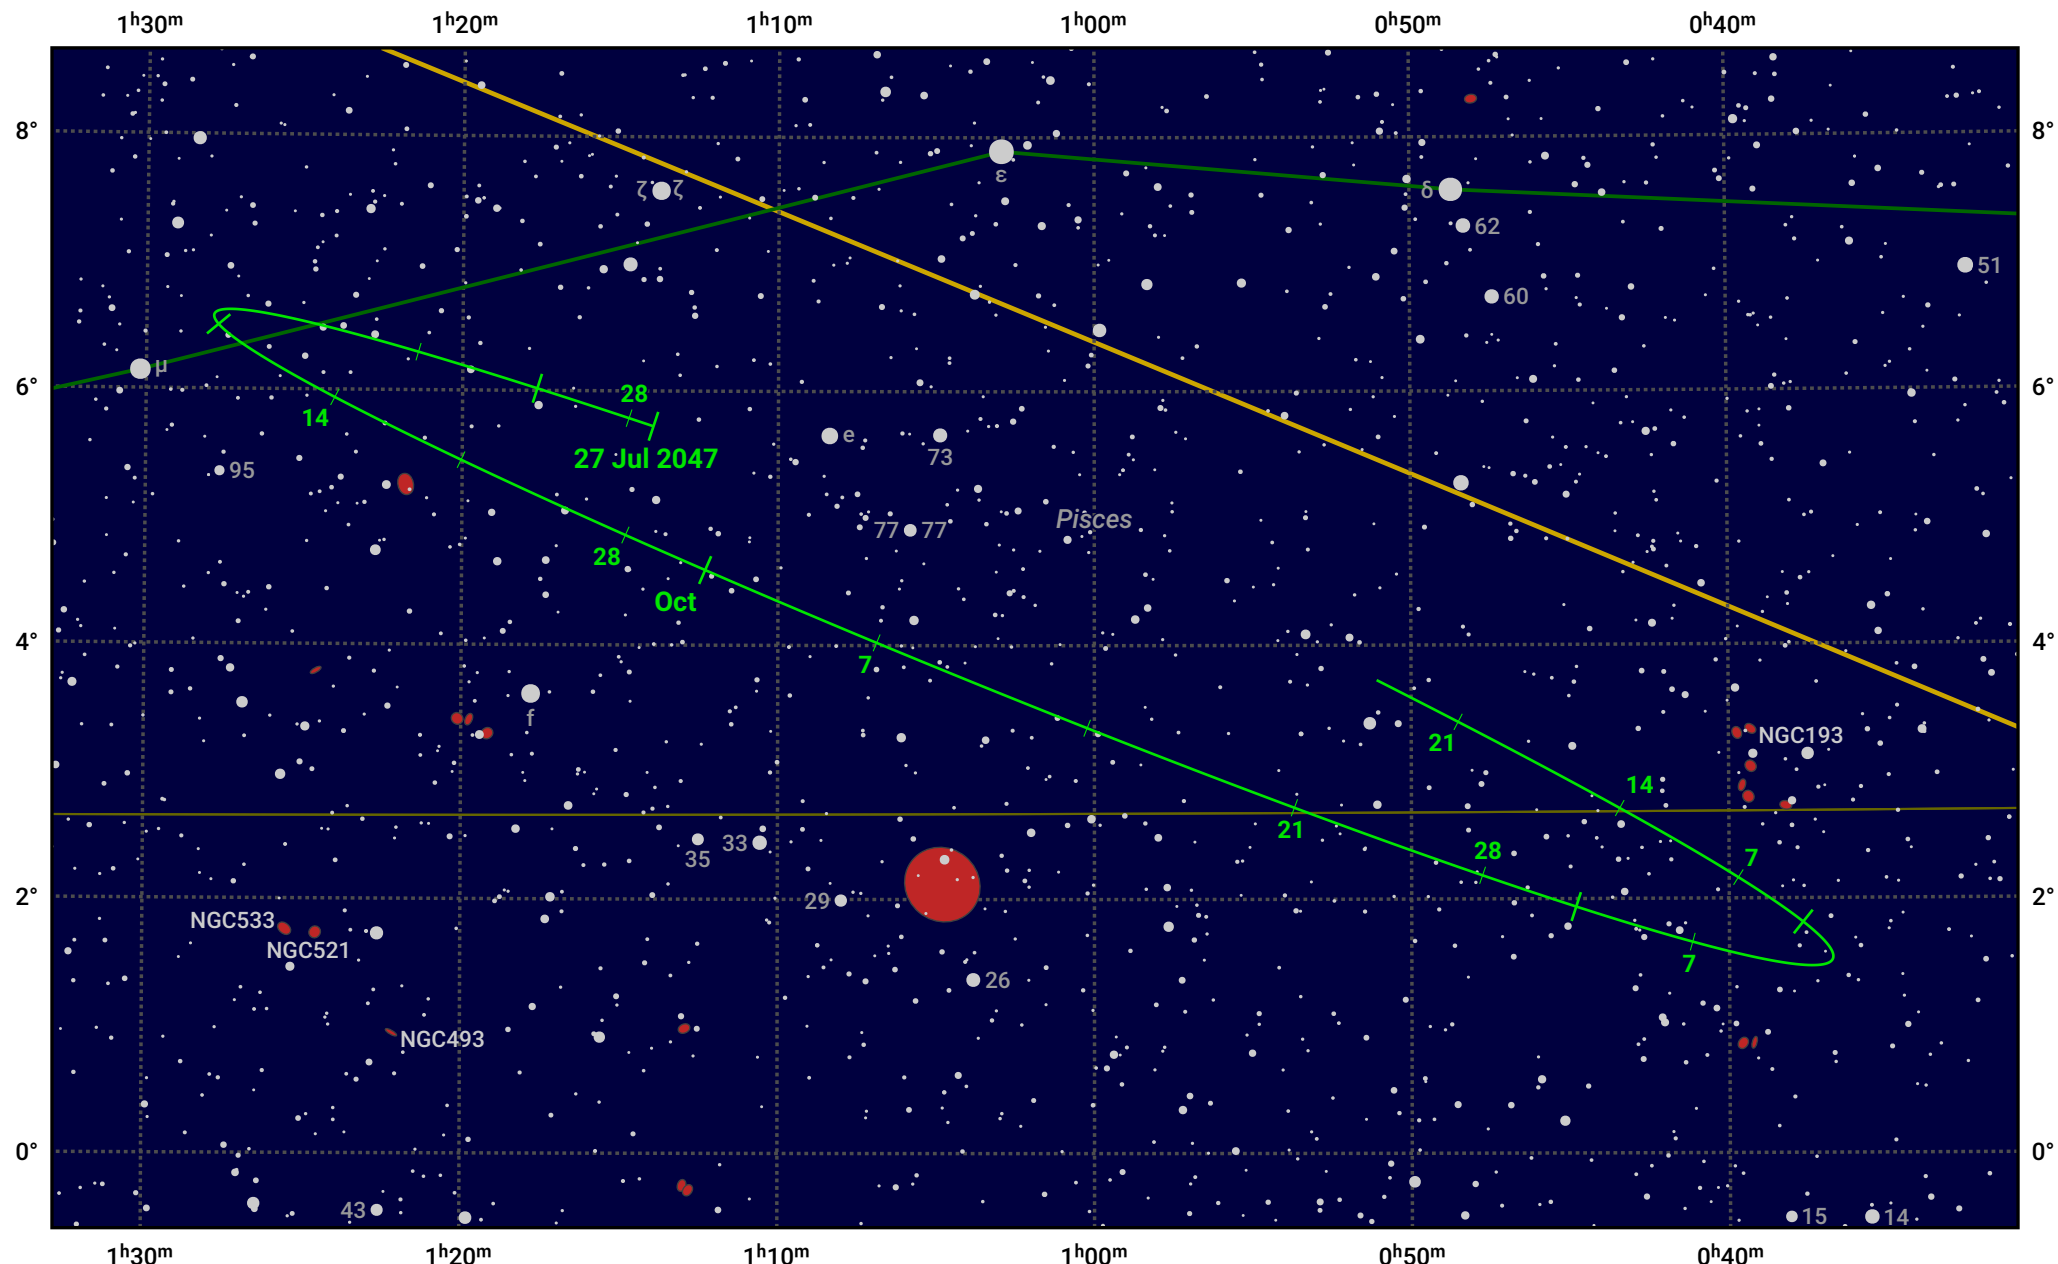

The path of Asteroid 27 Euterpe around opposition on 10 Oct 2047

© Dominic Ford 2011–2024. Date markers placed at midnight UTC. Downloaded from <https://in-the-sky.org>

Magnitude scale: 11.0 10.0 9.0 8.0 7.0 6.0 5.0 4.0

— Ecliptic Plane

- Galaxy
- Bright nebula
- Open cluster
- Globular cluster

Date	Mag	Phase
2047 Aug 1	11.3	95%
2047 Sep 1	10.6	97%
2047 Sep 7	10.4	98%
2047 Oct 1	9.6	100%
2047 Oct 8	9.4	100%
2047 Nov 1	9.9	99%
2047 Nov 23	10.4	97%
2047 Dec 1	10.5	96%