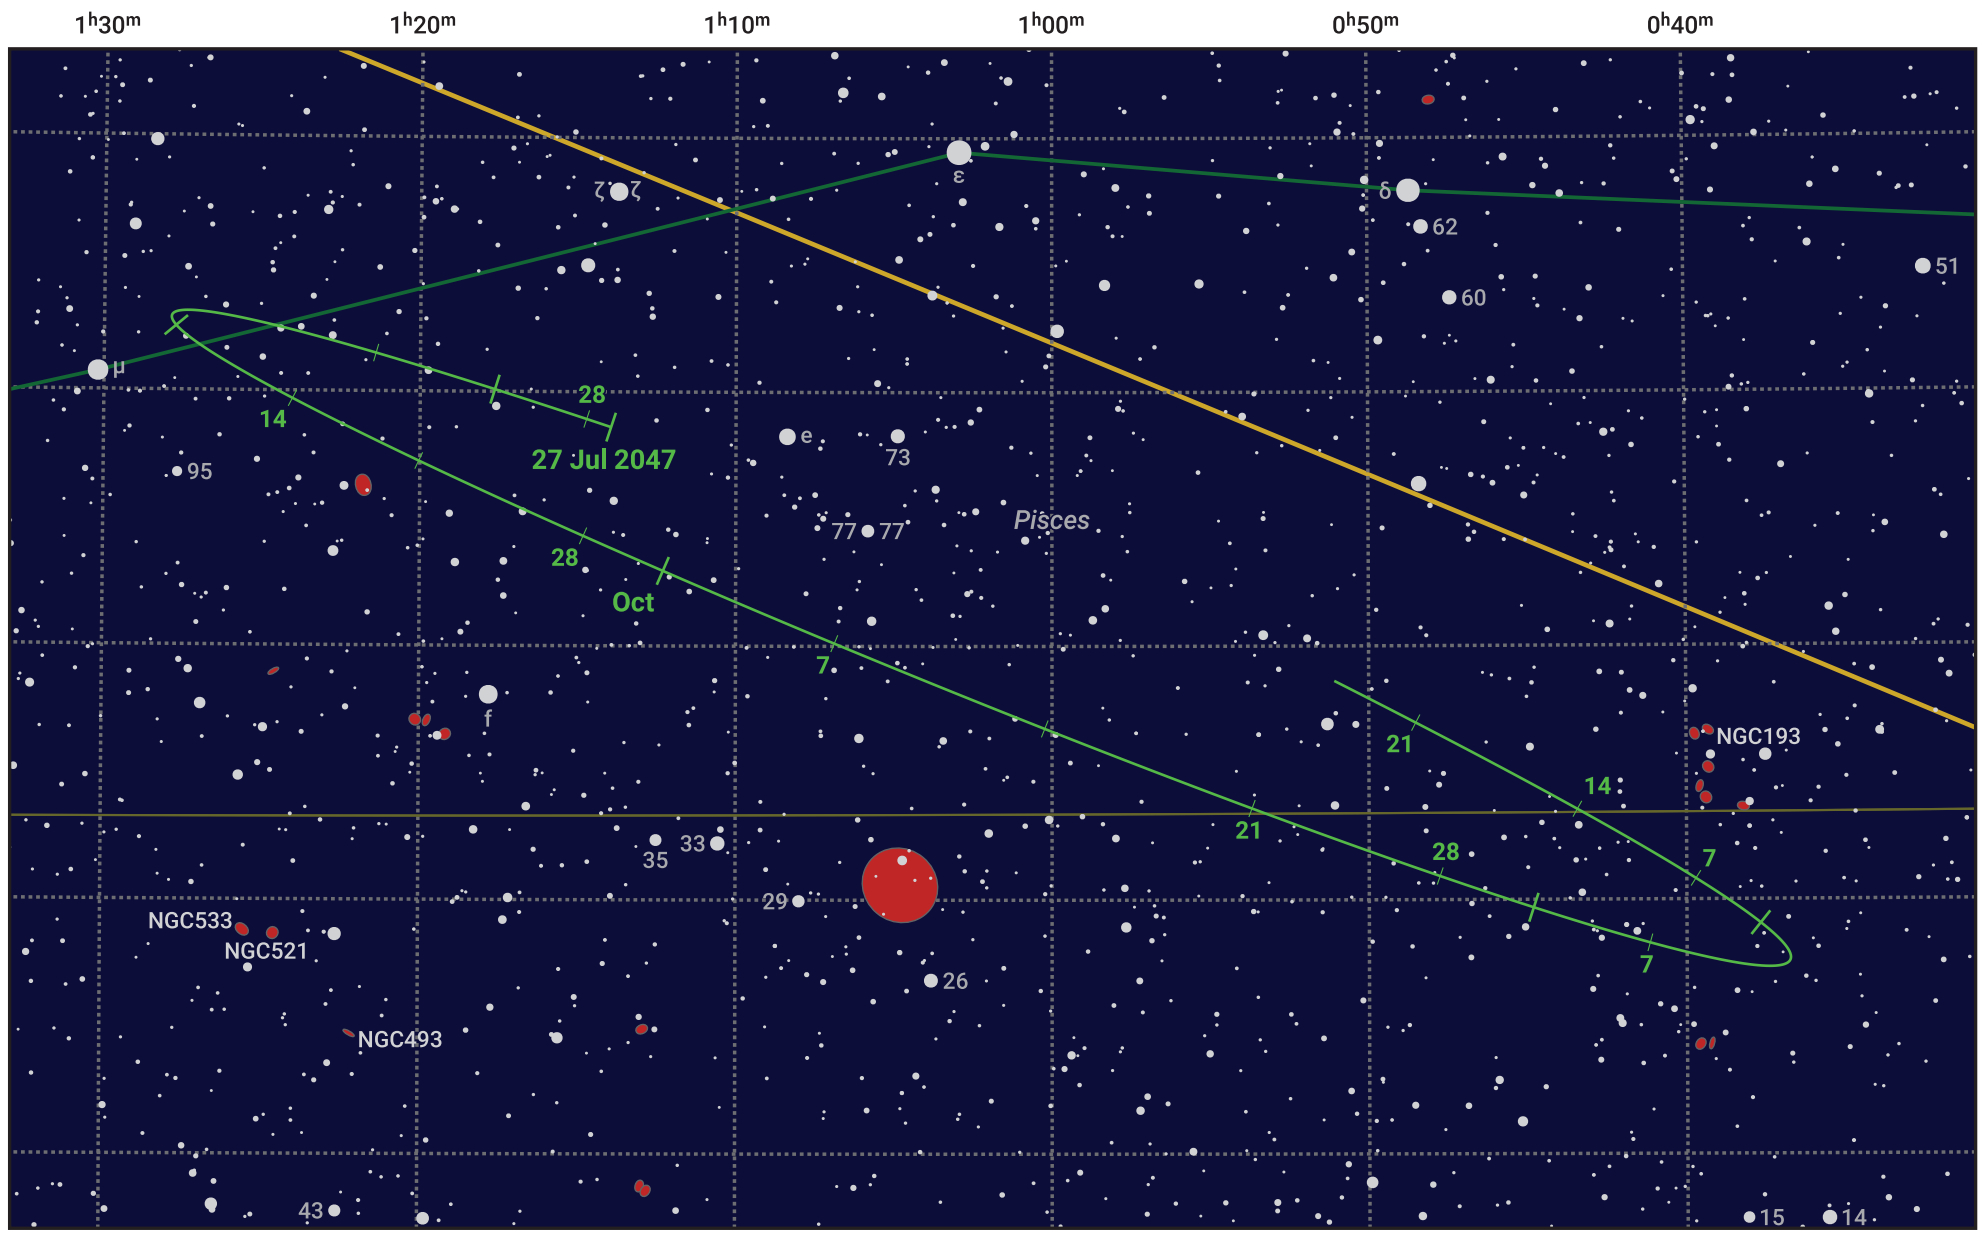

The path of Asteroid 27 Euterpe around opposition on 10 Oct 2047

© Dominic Ford 2011–2024. Date markers placed at midnight UTC. Downloaded from <https://in-the-sky.org>

Magnitude scale: · 11.0 · 10.0 · 9.0 · 8.0 · 7.0 · 6.0 · 5.0 · 4.0

- Ecliptic Plane
- Galaxy
- Bright nebula
- Open cluster
- Globular cluster

Date	Mag	Phase
2047 Aug 1	11.3	95%
2047 Sep 1	10.6	97%
2047 Sep 7	10.4	98%
2047 Oct 1	9.6	100%
2047 Oct 8	9.4	100%
2047 Nov 1	9.9	99%
2047 Nov 23	10.4	97%
2047 Dec 1	10.5	96%