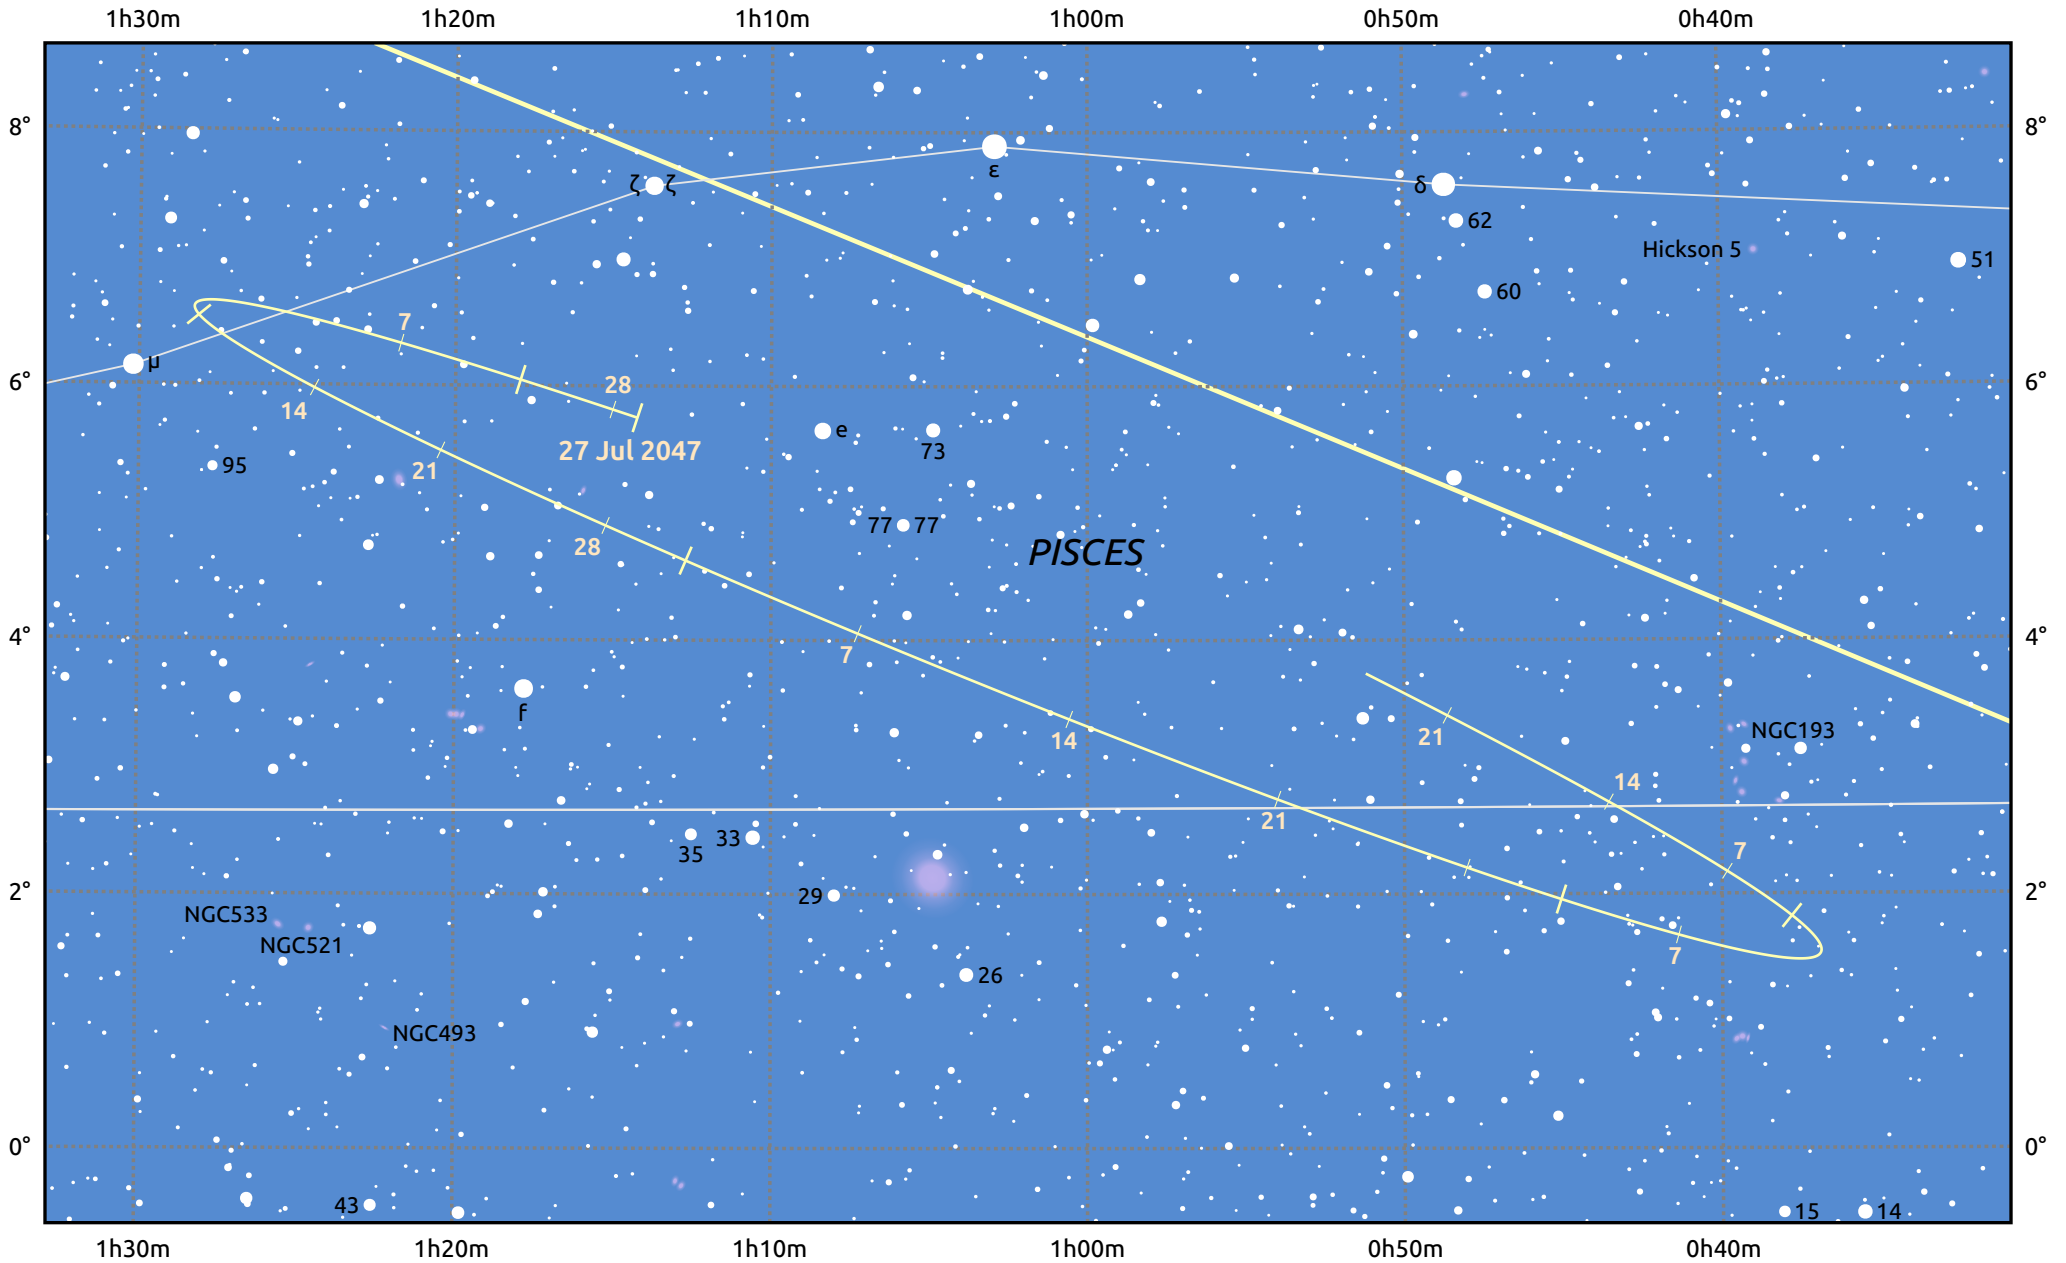

# The path of Asteroid 27 Euterpe around opposition on 10 Oct 2047

© Dominic Ford 2011–2025. Date markers placed at midnight UTC. Downloaded from <https://in-the-sky.org>

Magnitude scale: · 11.0 · 10.0 · 9.0 · 8.0 · 7.0 · 6.0 ● 5.0 ● 4.0

— Ecliptic Plane

Galaxy    Bright nebula    Open cluster    Globular cluster    Planetary nebula

Date	Mag	Phase
2047 Aug 1	11.3	95%
2047 Sep 1	10.5	97%
2047 Sep 7	10.4	98%
2047 Oct 1	9.6	100%
2047 Oct 8	9.3	100%
2047 Nov 1	9.8	99%
2047 Nov 23	10.3	97%
2047 Dec 1	10.5	96%