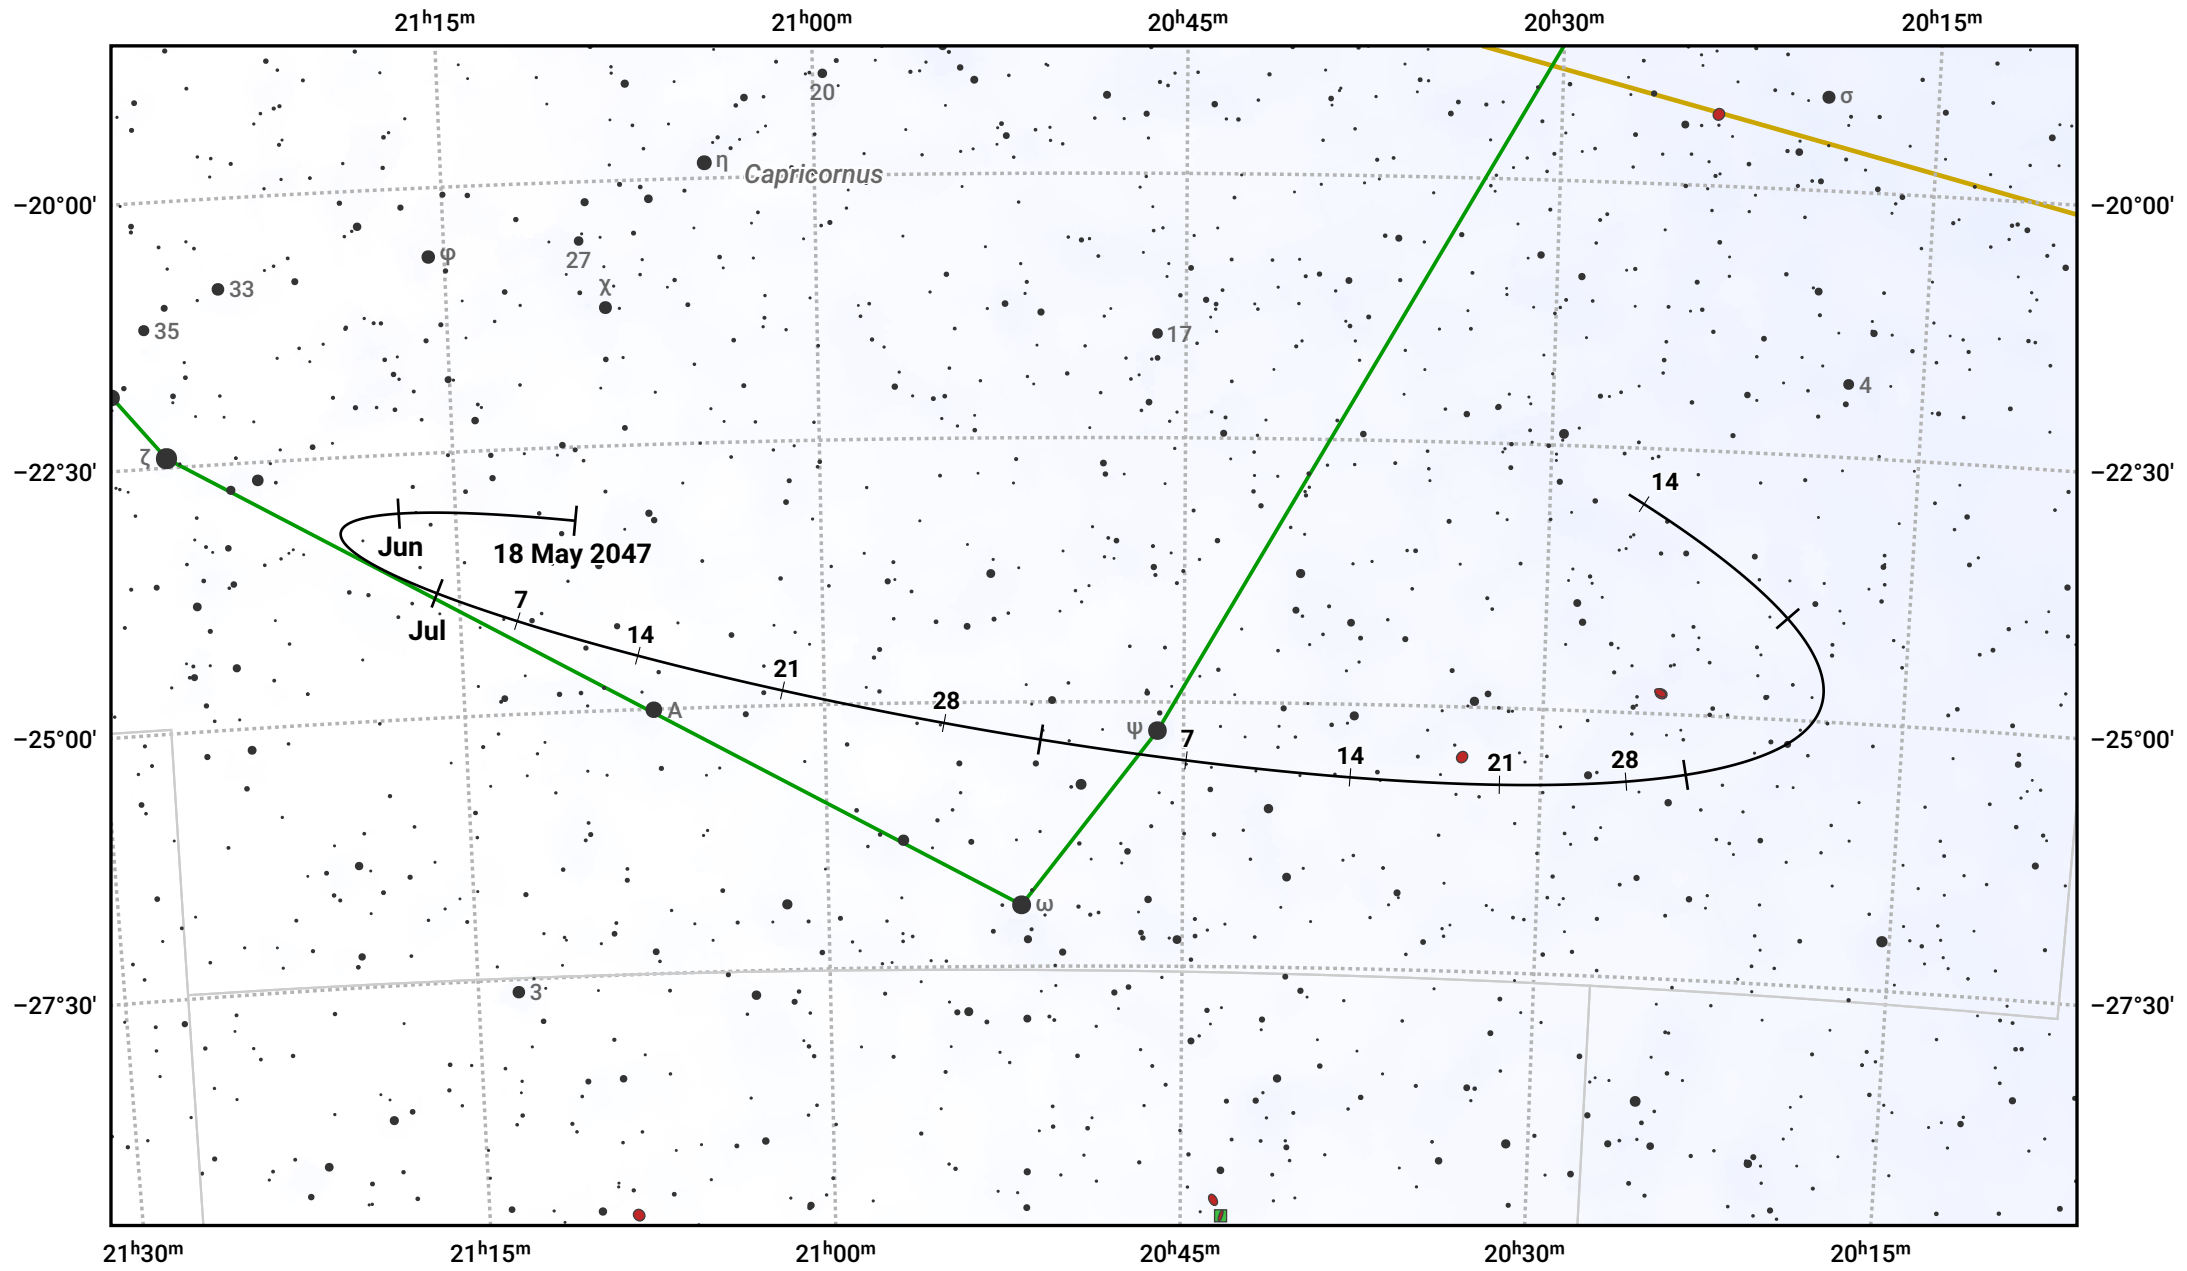

The path of Asteroid 29 Amphitrite around opposition on 1 Aug 2047

© Dominic Ford 2011–2024. Date markers placed at midnight UTC. Downloaded from <https://in-the-sky.org>

Magnitude scale: • 10.0 • 9.0 • 8.0 • 7.0 • 6.0 • 5.0 • 4.0 • 3.0

— Ecliptic Plane

● Galaxy ■ Bright nebula ● Open cluster ⊕ Globular cluster

Date	Mag
2047 Jun 1	10.7
2047 Jul 1	10.1
2047 Jul 8	9.9
2047 Aug 1	9.4
2047 Sep 1	10.0
2047 Oct 1	10.5