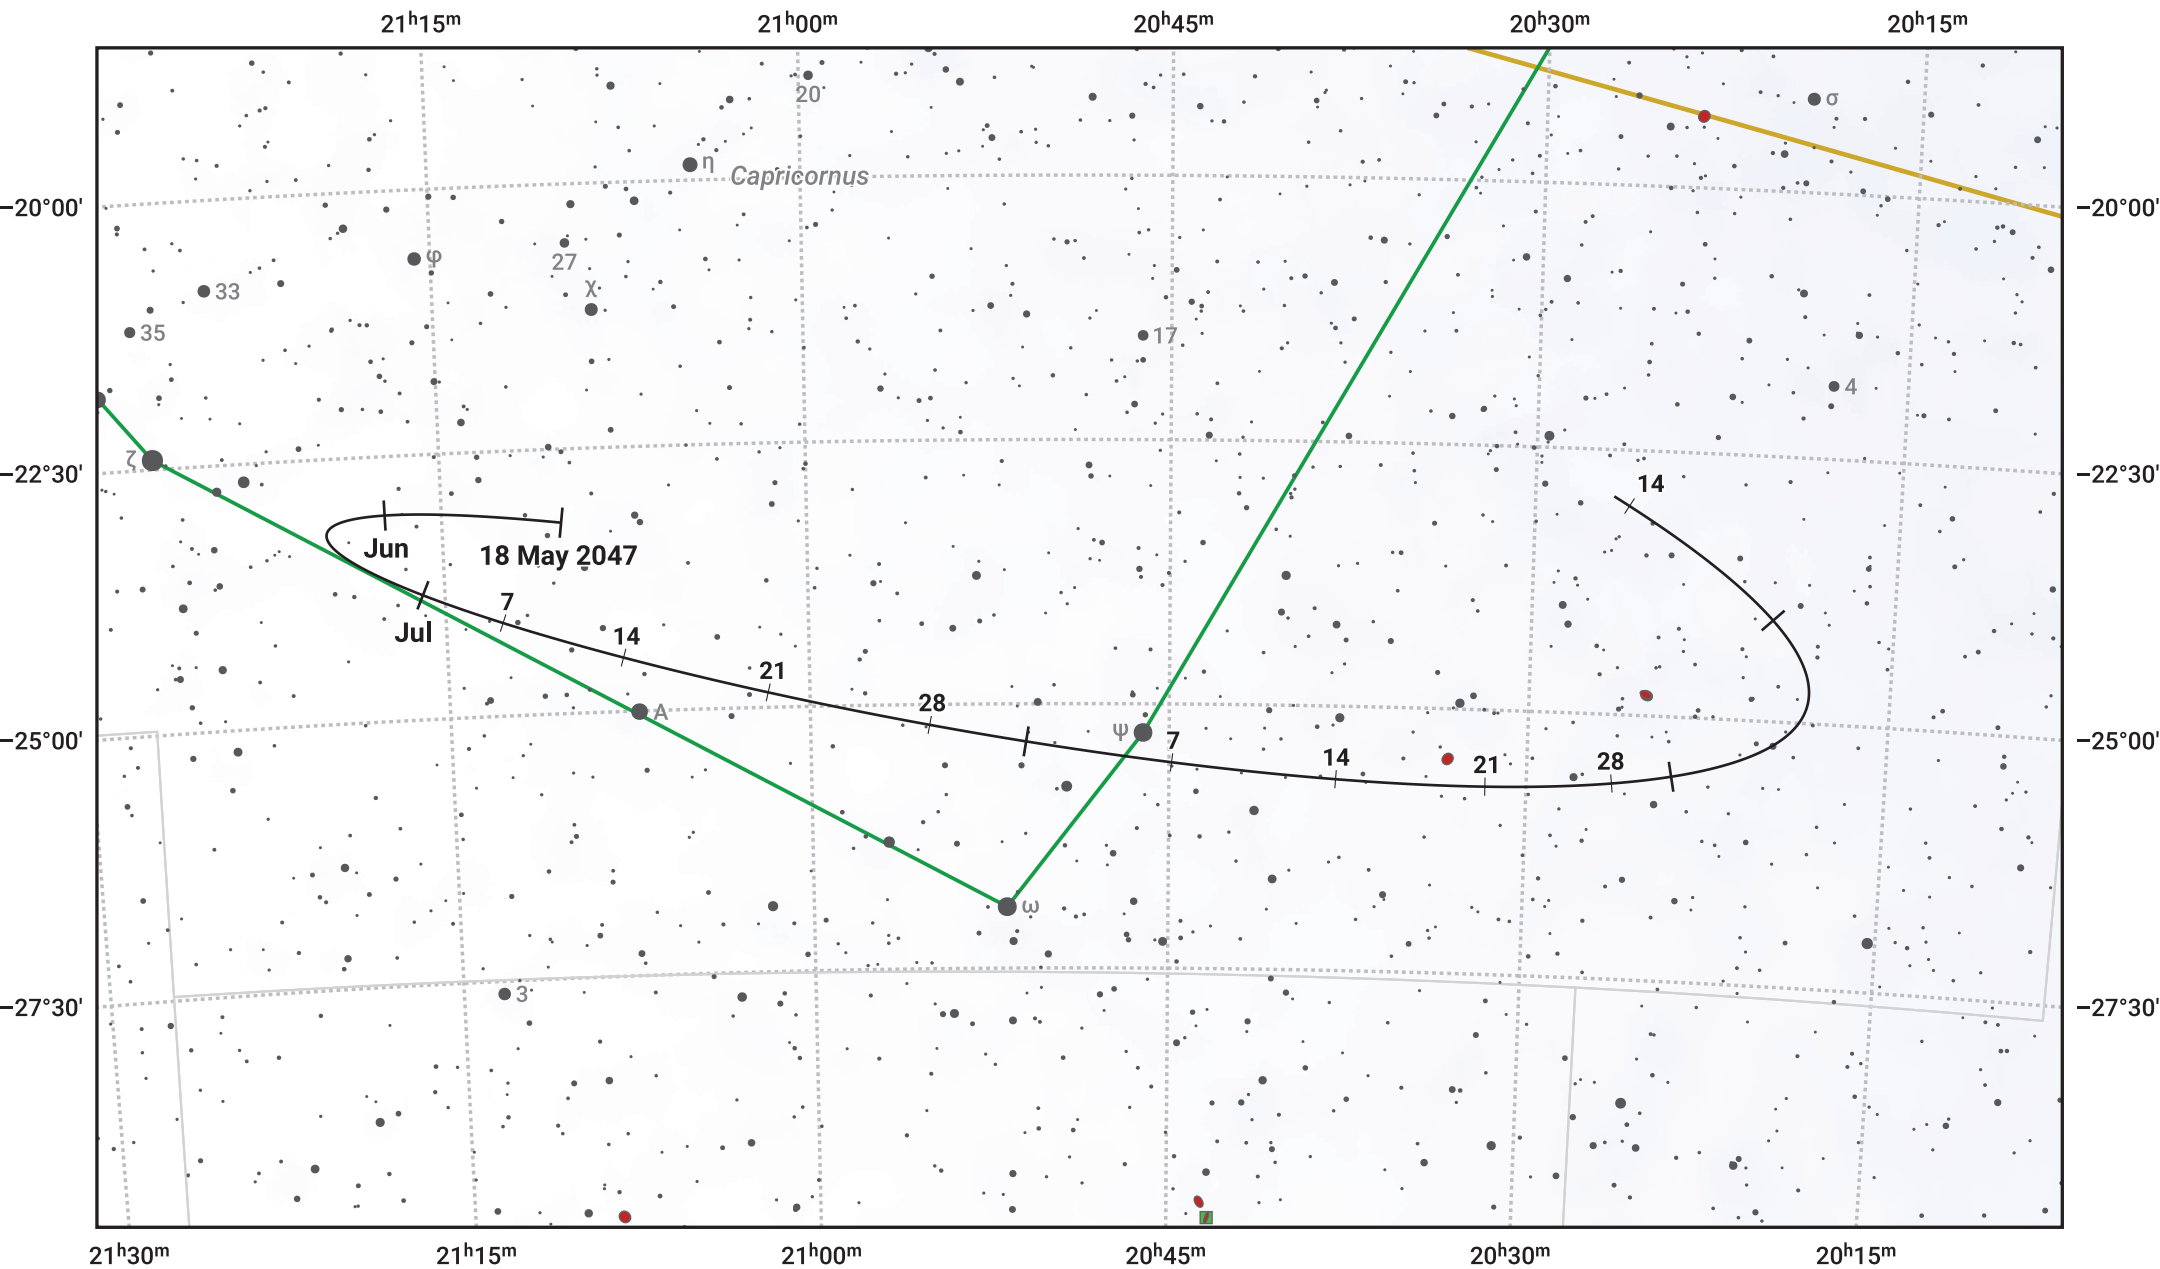

The path of Asteroid 29 Amphitrite around opposition on 1 Aug 2047

© Dominic Ford 2011–2024. Date markers placed at midnight UTC. Downloaded from <https://in-the-sky.org>

Magnitude scale: 10.0 9.0 8.0 7.0 6.0 5.0 4.0 3.0

— Ecliptic Plane

Galaxy Bright nebula Open cluster Globular cluster

Date	Mag
2047 Jun 1	10.7
2047 Jul 1	10.1
2047 Jul 8	9.9
2047 Aug 1	9.4
2047 Sep 1	10.0
2047 Oct 1	10.5