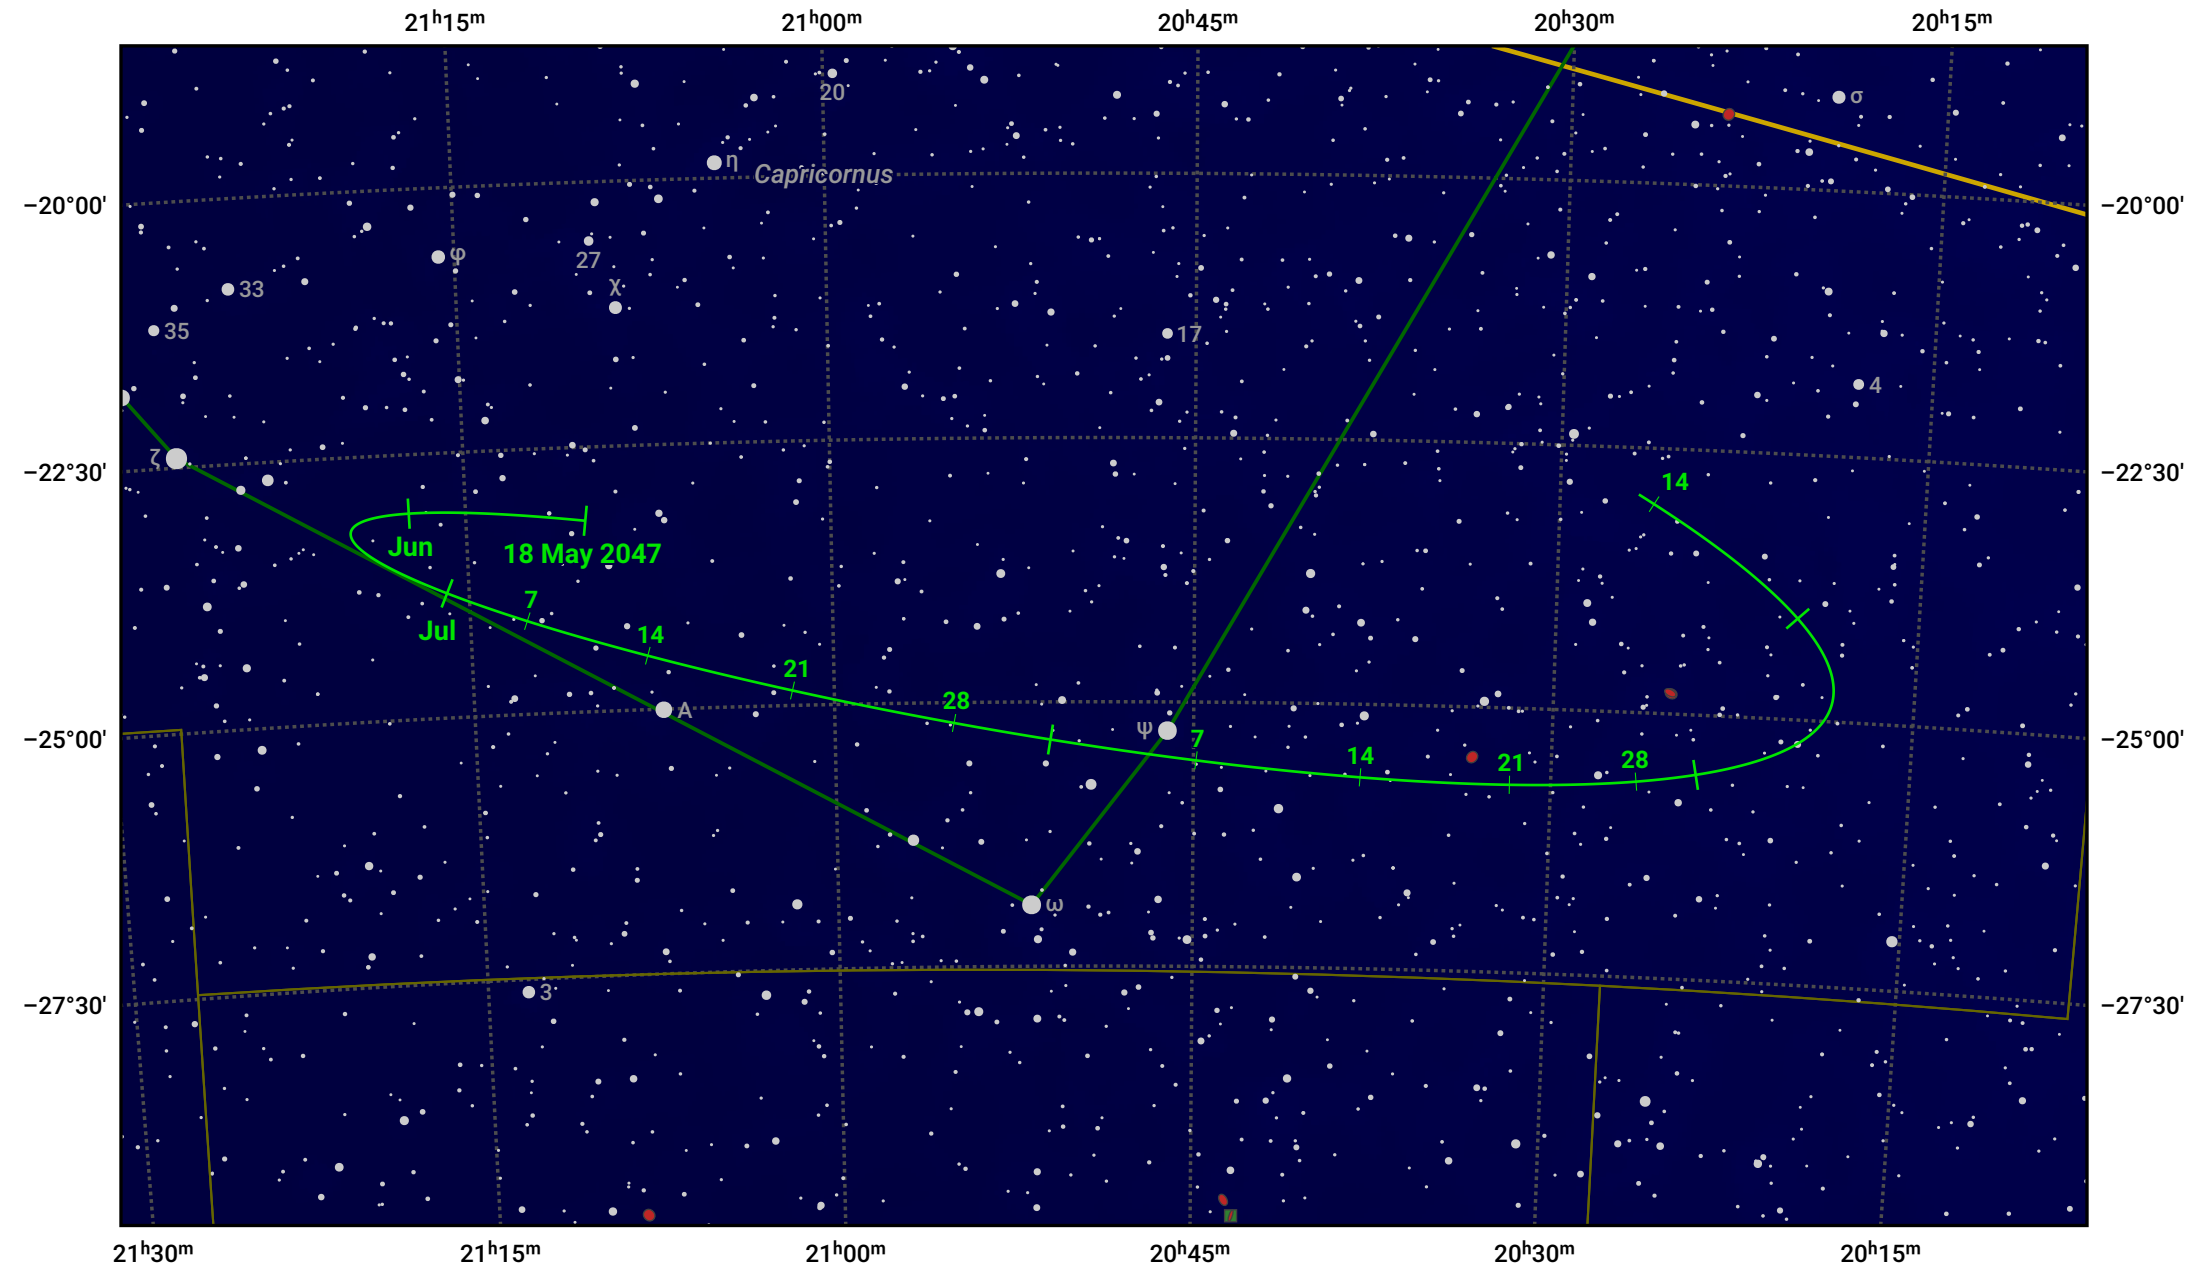

The path of Asteroid 29 Amphitrite around opposition on 1 Aug 2047

© Dominic Ford 2011–2024. Date markers placed at midnight UTC. Downloaded from <https://in-the-sky.org>

Magnitude scale: · 10.0 · 9.0 · 8.0 · 7.0 · 6.0 ● 5.0 ● 4.0 ● 3.0

— Ecliptic Plane

● Galaxy ■ Bright nebula ● Open cluster ● Globular cluster

Date	Mag
2047 Jun 1	10.7
2047 Jul 1	10.1
2047 Jul 8	9.9
2047 Aug 1	9.4
2047 Sep 1	10.0
2047 Oct 1	10.5