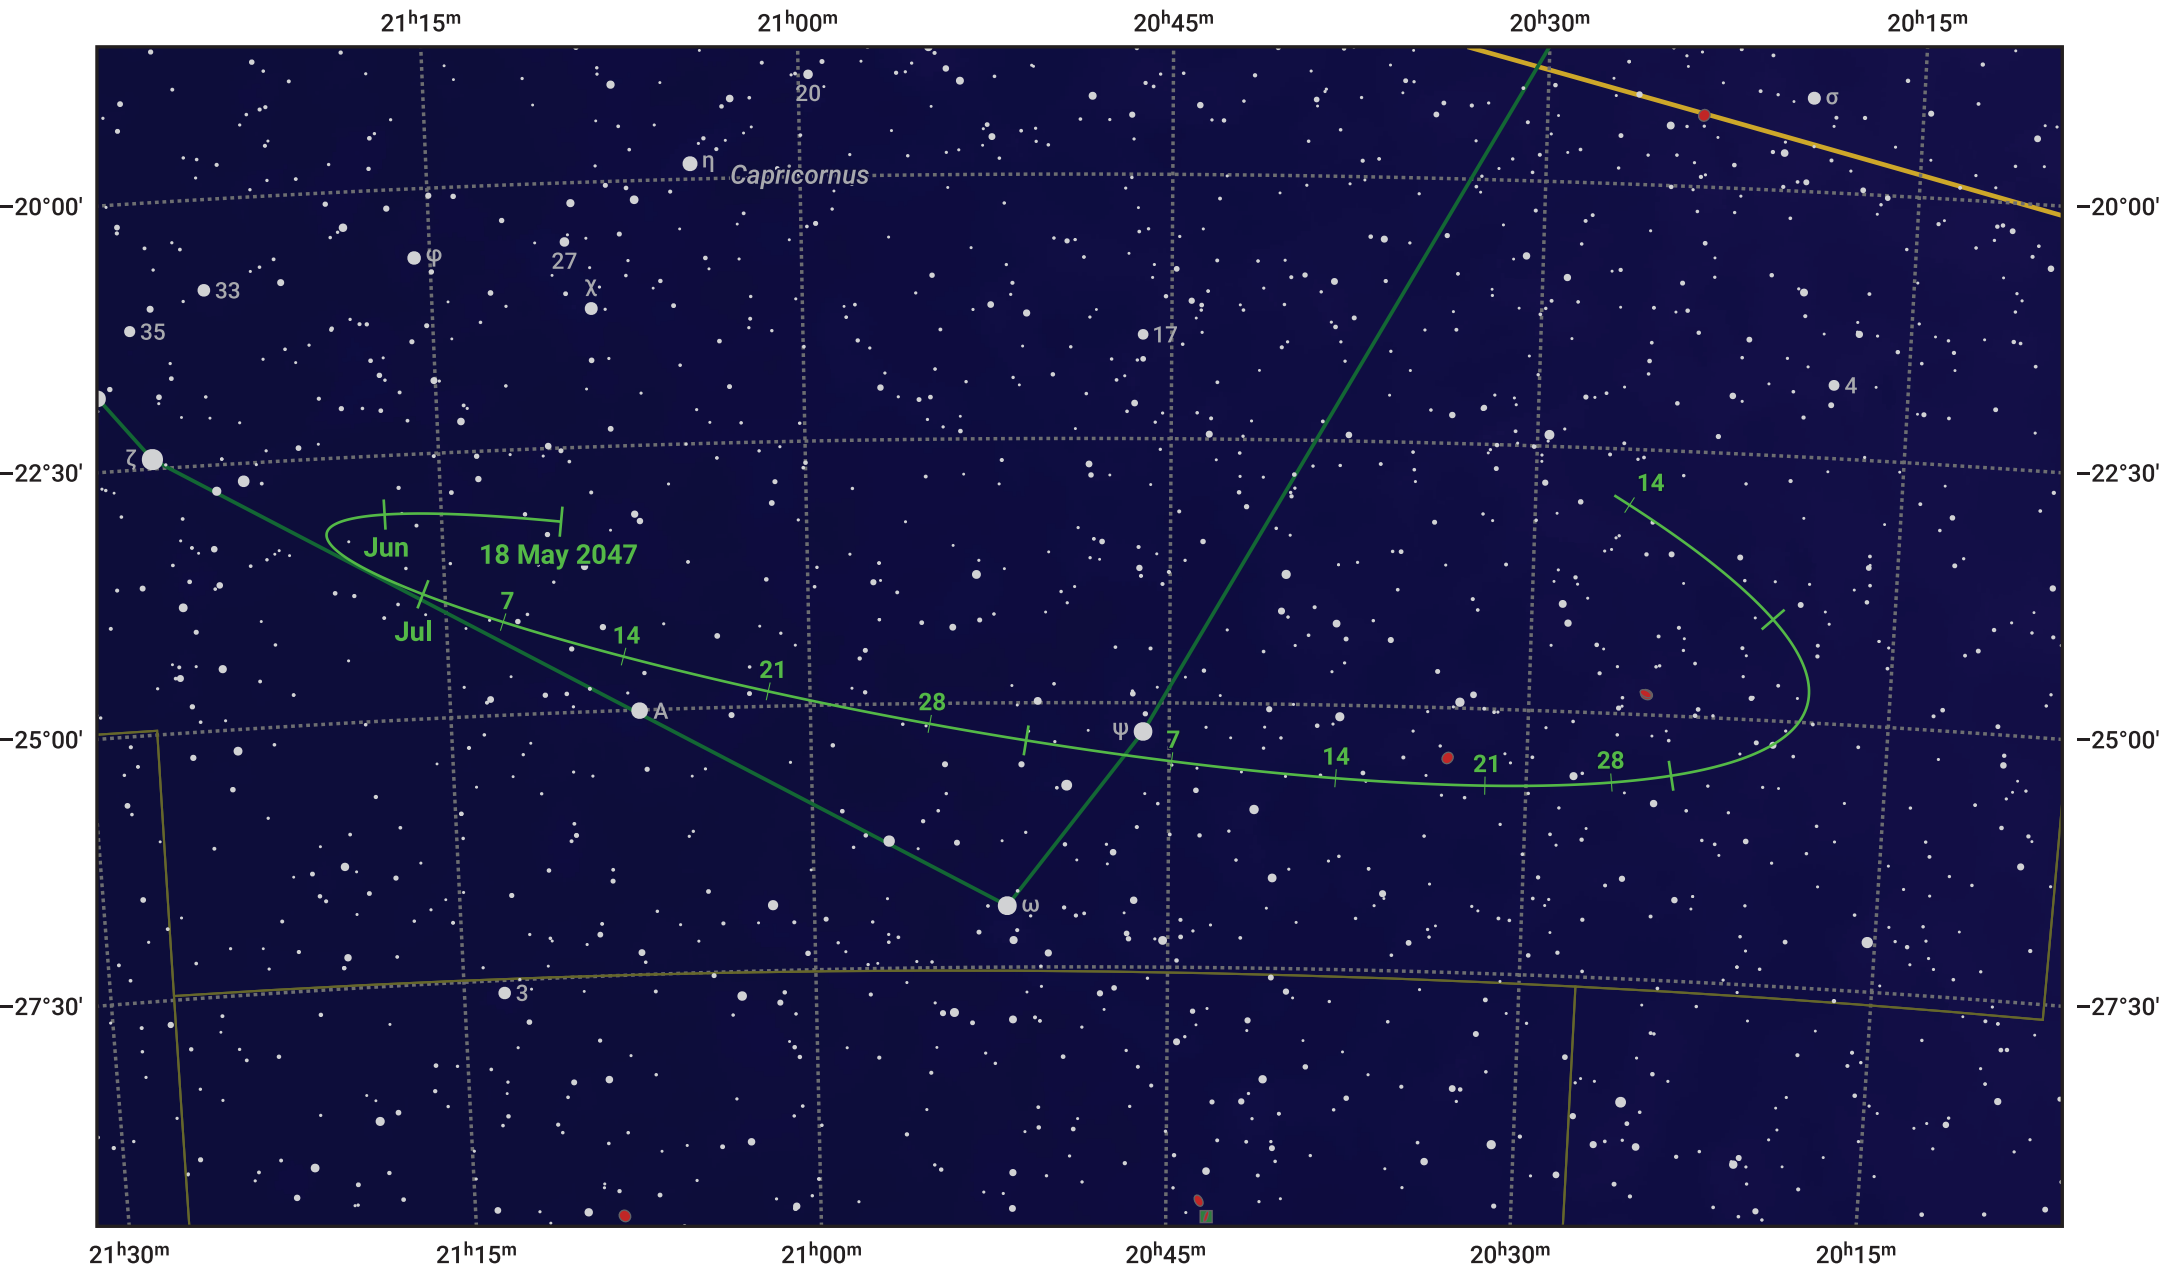

The path of Asteroid 29 Amphitrite around opposition on 1 Aug 2047

© Dominic Ford 2011–2024. Date markers placed at midnight UTC. Downloaded from <https://in-the-sky.org>

Magnitude scale: 10.0 9.0 8.0 7.0 6.0 5.0 4.0 3.0

Ecliptic Plane

- Galaxy
- Bright nebula
- Open cluster
- ⊕ Globular cluster

Date	Mag
2047 Jun 1	10.7
2047 Jul 1	10.1
2047 Jul 8	9.9
2047 Aug 1	9.4
2047 Sep 1	10.0
2047 Oct 1	10.5