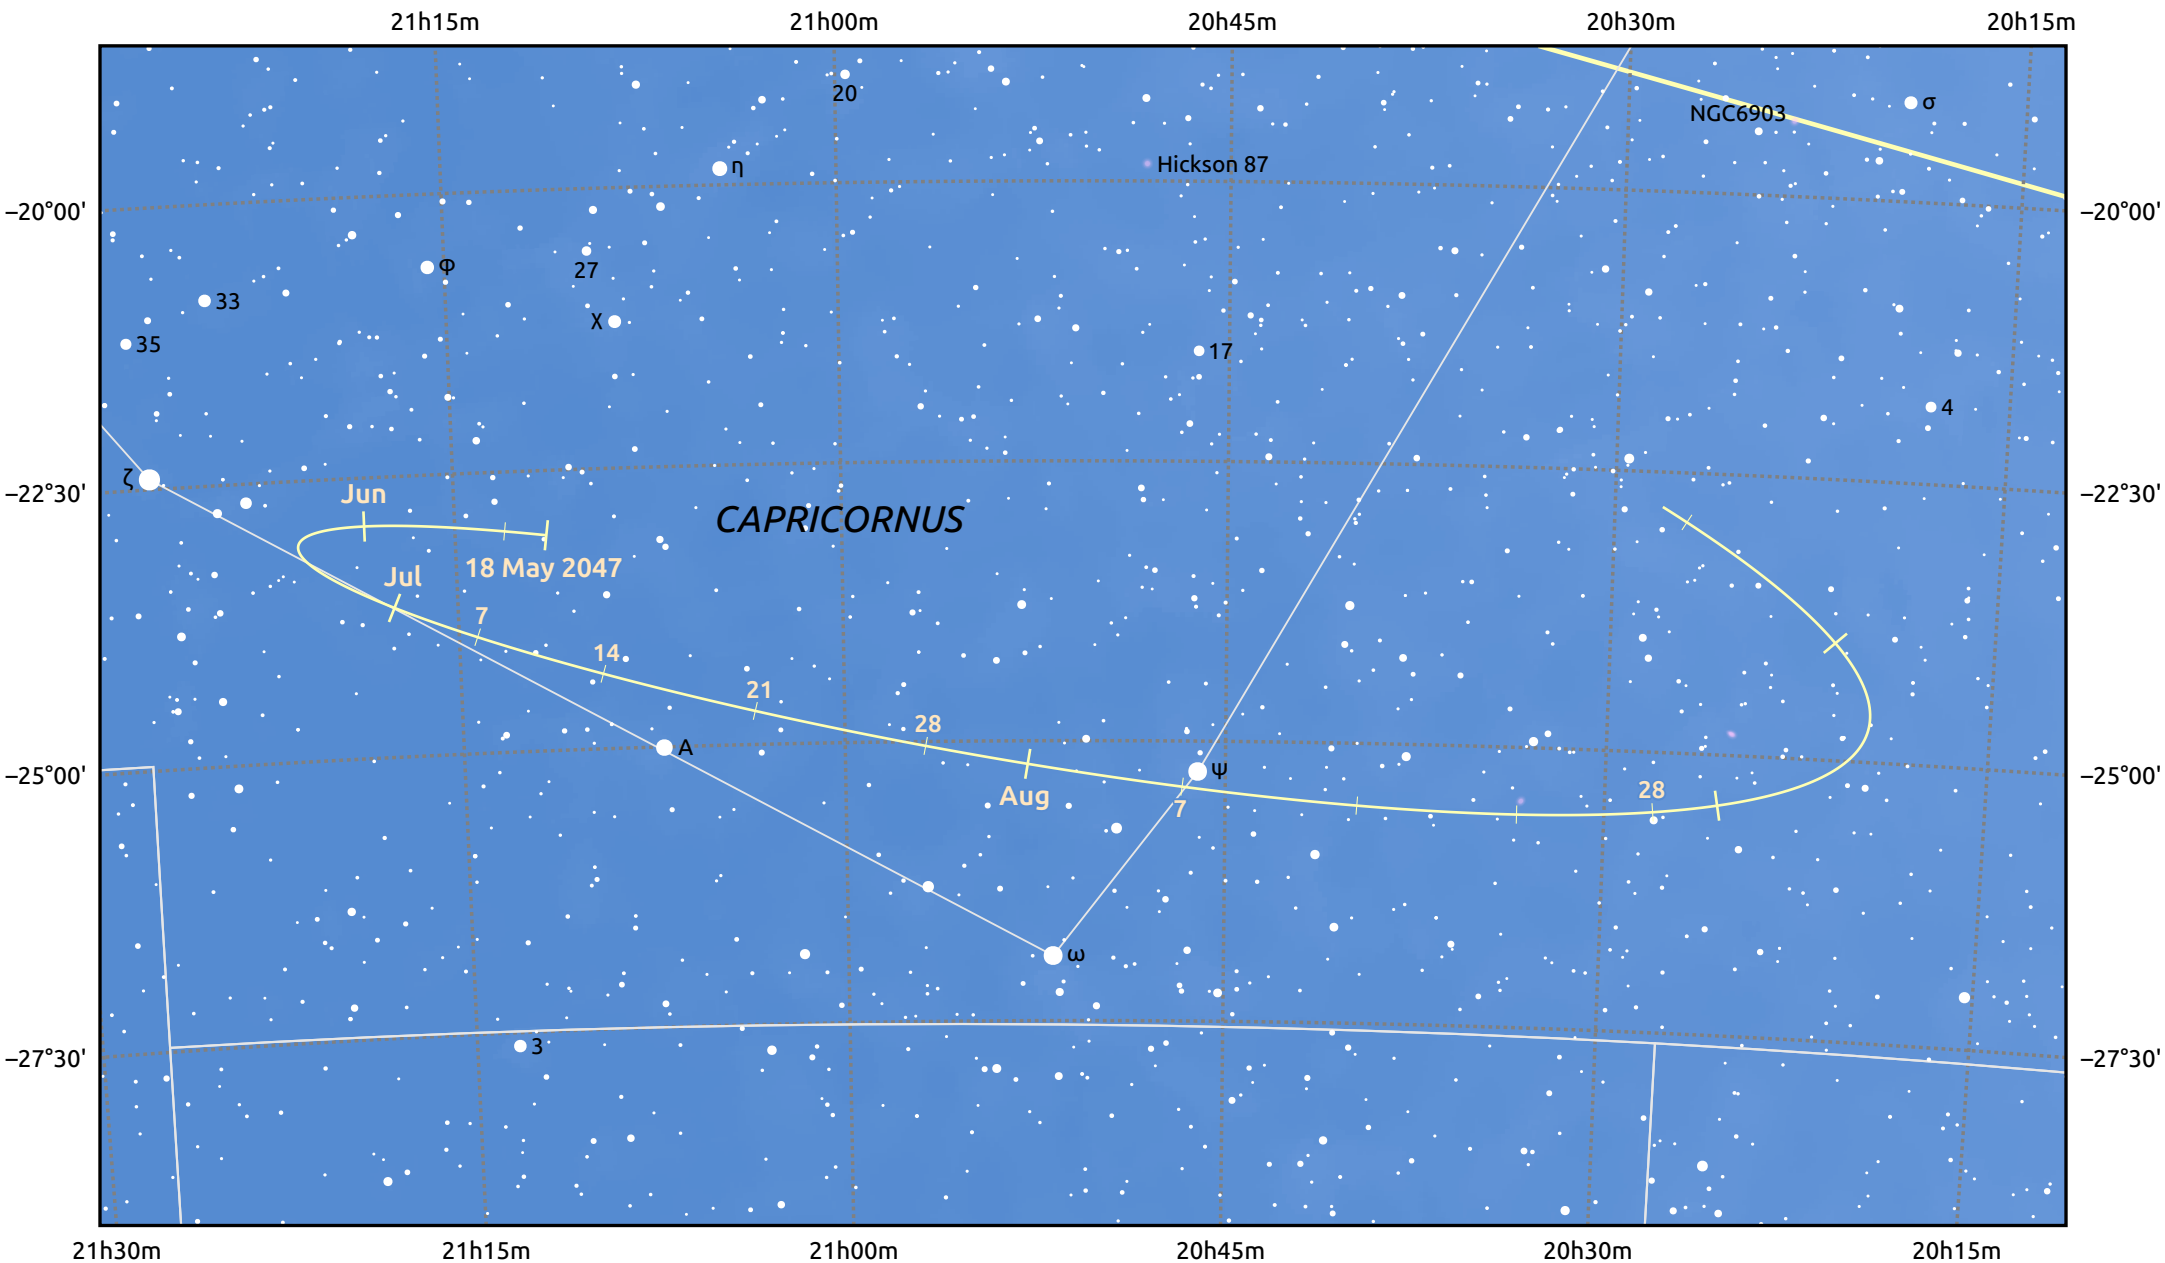

The path of Asteroid 29 Amphitrite around opposition on 1 Aug 2047

© Dominic Ford 2011–2025. Date markers placed at midnight UTC. Downloaded from <https://in-the-sky.org>

Magnitude scale: 10.0 9.0 8.0 7.0 6.0 5.0 4.0 3.0

Ecliptic Plane

Galaxy Bright nebula Open cluster Globular cluster Planetary nebula

Date	Mag
2047 Jun 1	10.7
2047 Jul 1	10.1
2047 Jul 8	9.9
2047 Aug 1	9.4
2047 Sep 1	10.0
2047 Oct 1	10.5