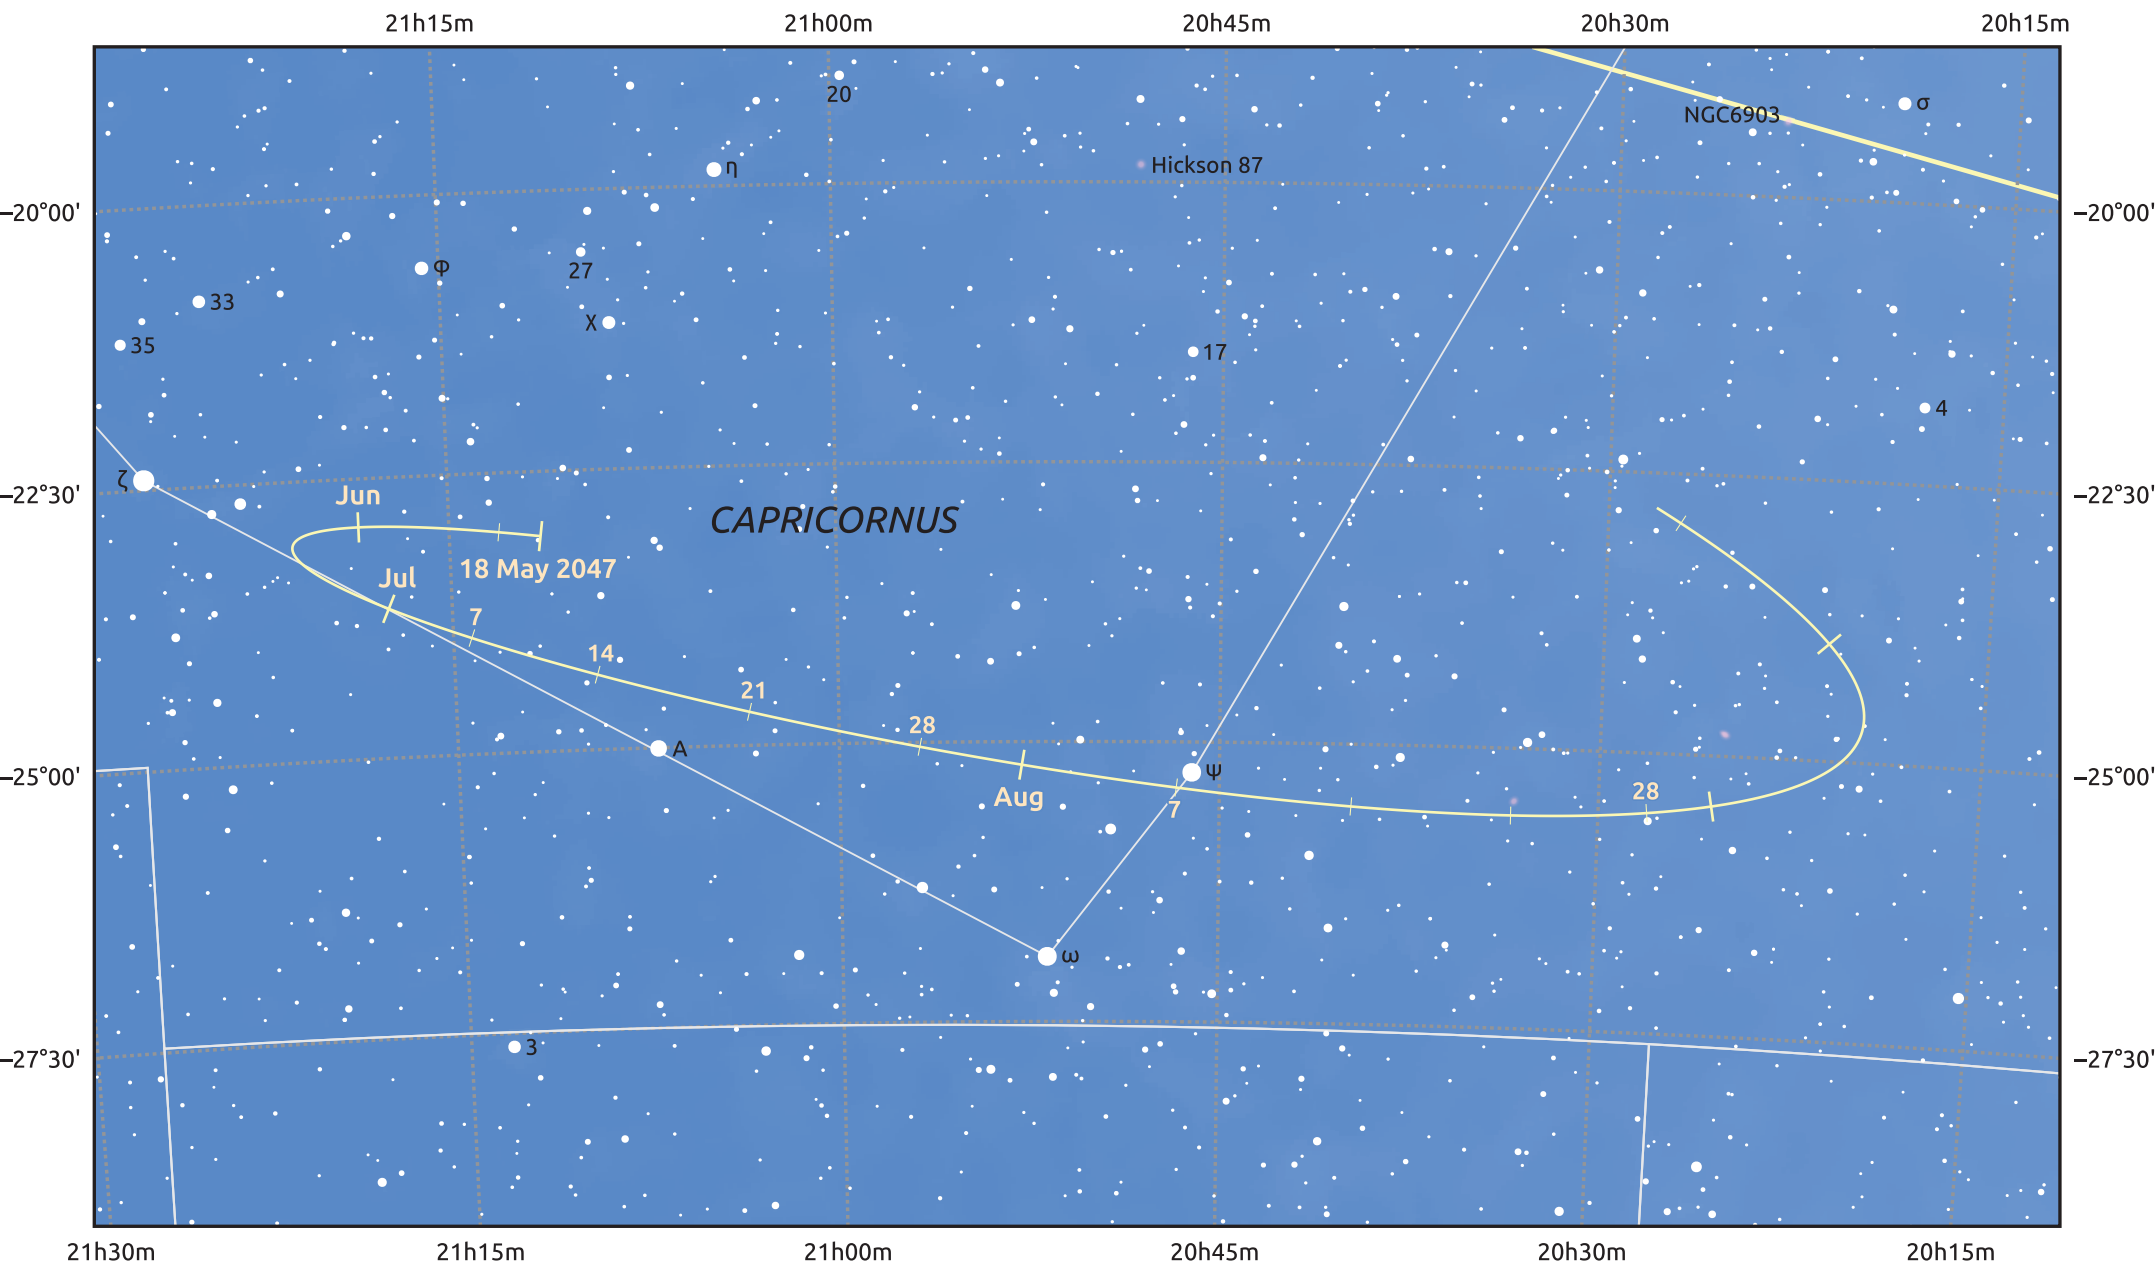

The path of Asteroid 29 Amphitrite around opposition on 1 Aug 2047

© Dominic Ford 2011–2025. Date markers placed at midnight UTC. Downloaded from <https://in-the-sky.org>

Magnitude scale: 10.0 9.0 8.0 7.0 6.0 5.0 4.0 3.0

— Ecliptic Plane

- Galaxy
- Bright nebula
- Open cluster
- Globular cluster
- ◆ Planetary nebula

Date	Mag
2047 Jun 1	10.7
2047 Jul 1	10.1
2047 Jul 8	9.9
2047 Aug 1	9.4
2047 Sep 1	10.0
2047 Oct 1	10.5