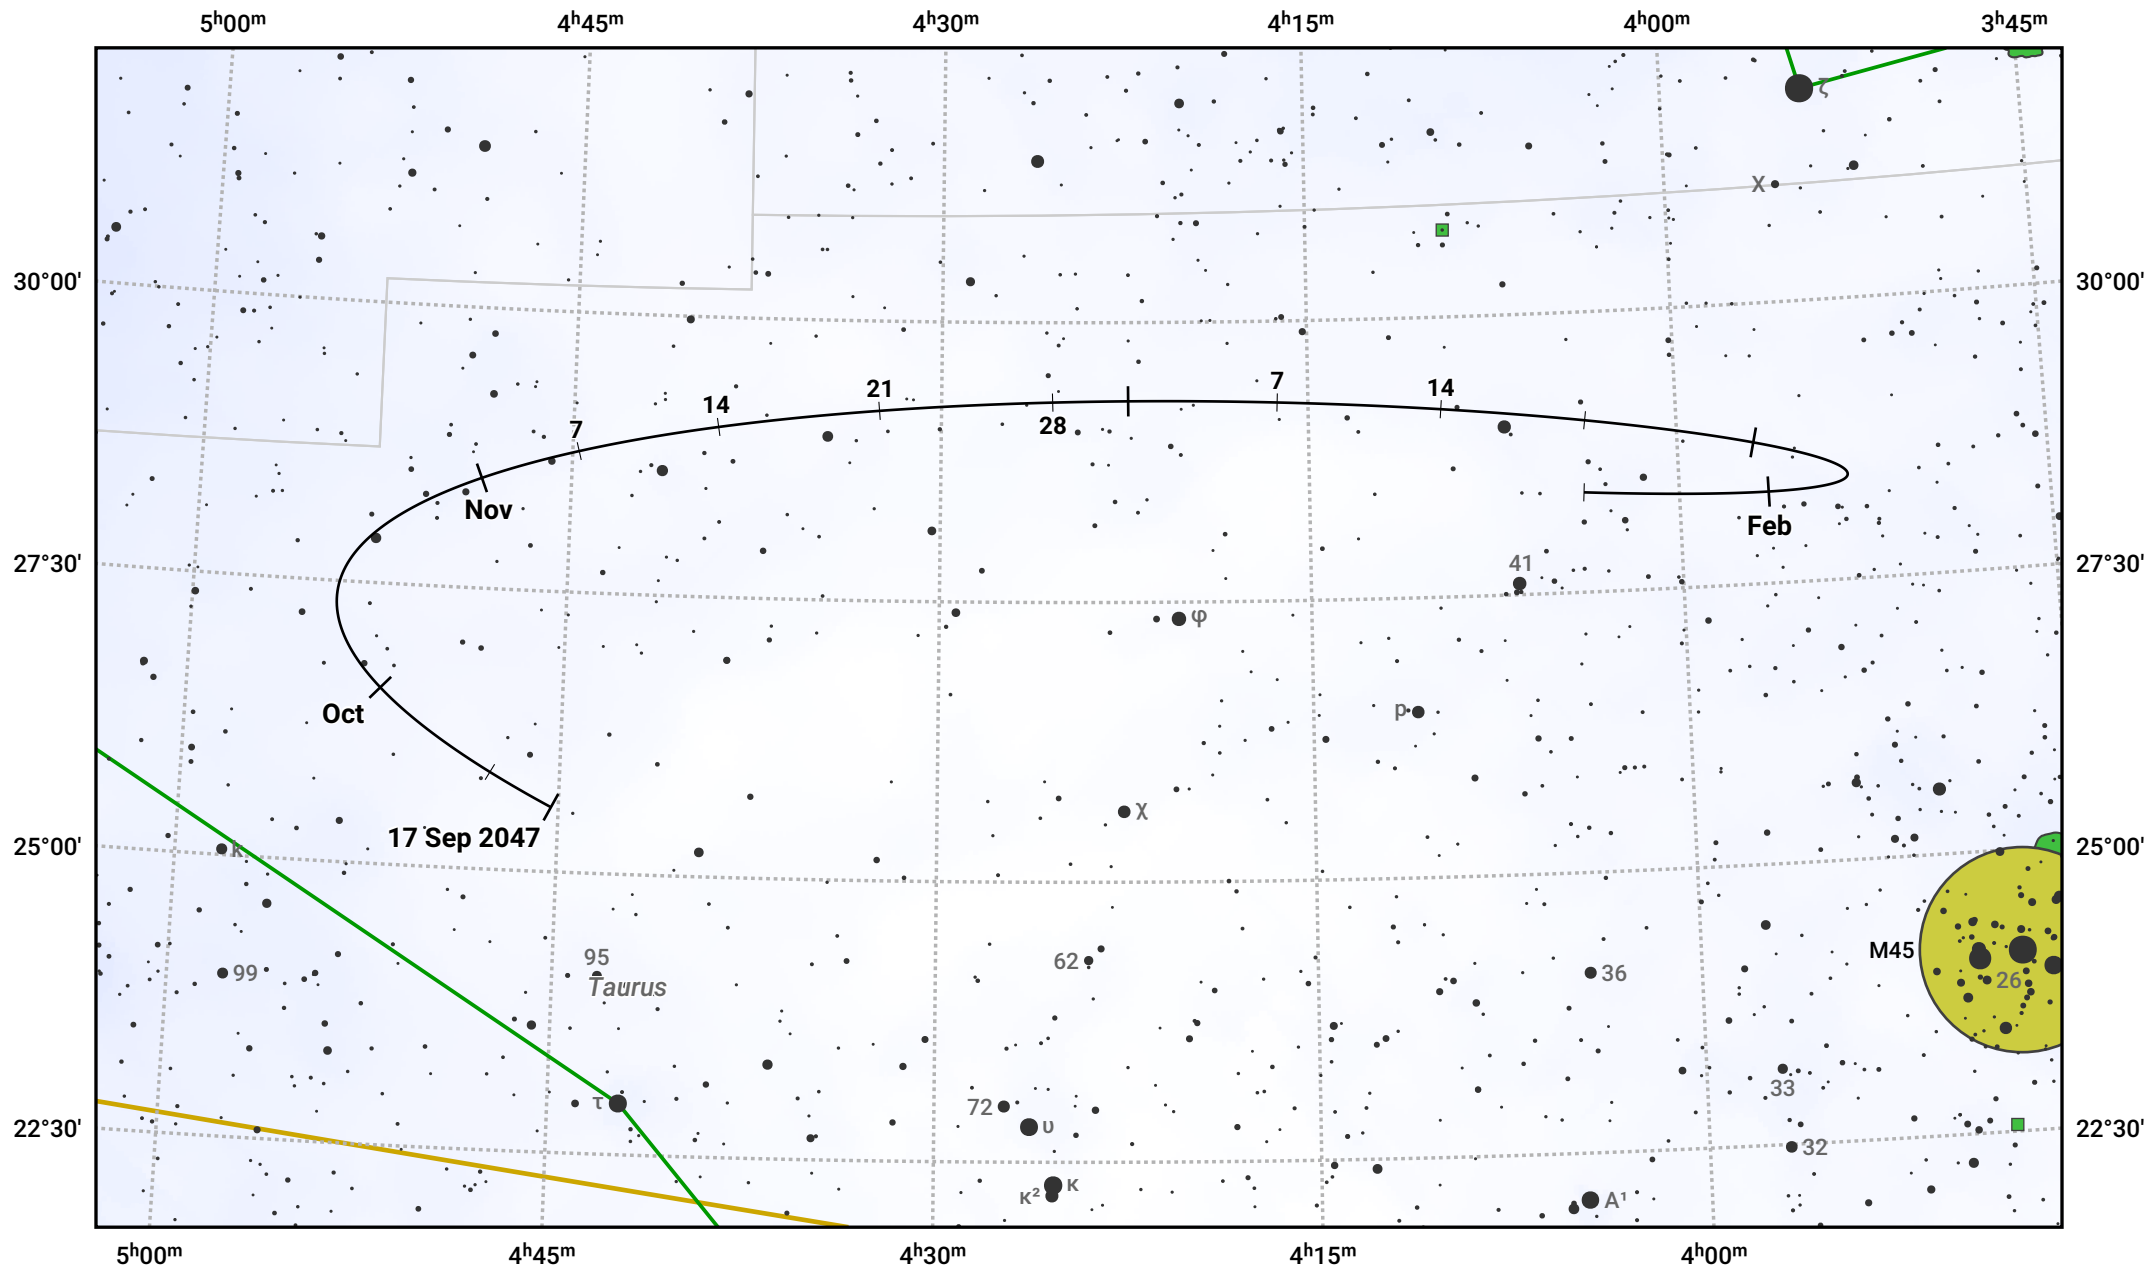

# The path of Asteroid 349 Dembowska around opposition on 1 Dec 2047

© Dominic Ford 2011–2024. Date markers placed at midnight UTC. Downloaded from <https://in-the-sky.org>

Magnitude scale: 10.0 9.0 8.0 7.0 6.0 5.0 4.0 3.0 2.0

— Ecliptic Plane

Galaxy    Bright nebula    Open cluster    Globular cluster

Date	Mag
2047 Oct 1	10.9
2047 Nov 1	10.3
2047 Nov 13	10.1
2047 Dec 1	9.8
2048 Jan 1	10.4
2048 Feb 1	11.1
2048 Feb 3	11.1