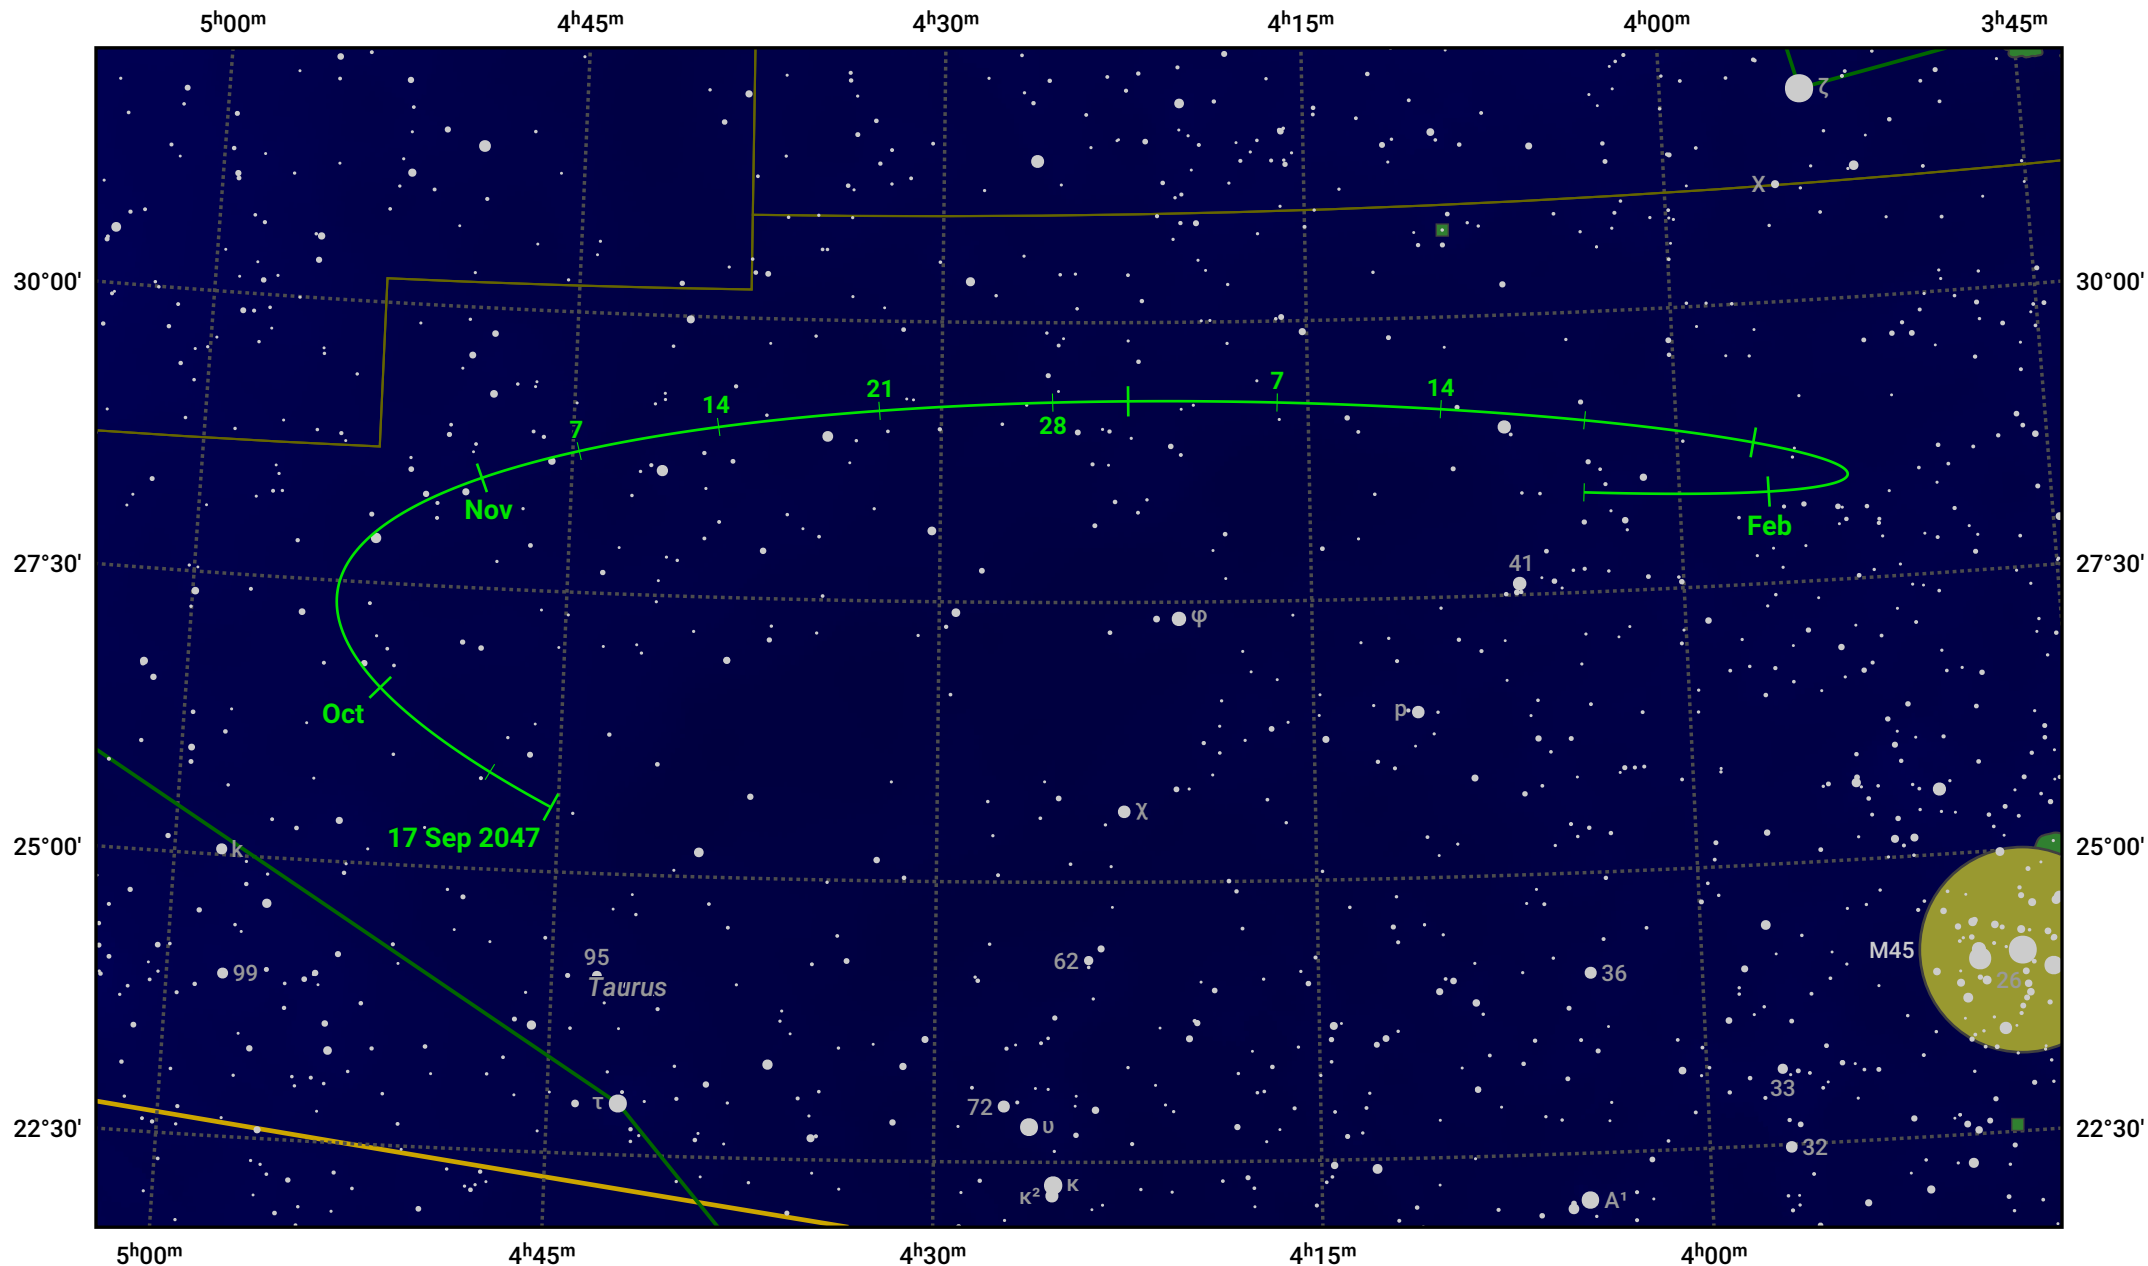

The path of Asteroid 349 Dembowska around opposition on 1 Dec 2047

© Dominic Ford 2011–2024. Date markers placed at midnight UTC. Downloaded from <https://in-the-sky.org>

Magnitude scale: 10.0 9.0 8.0 7.0 6.0 5.0 4.0 3.0 2.0

— Ecliptic Plane

Galaxy Bright nebula Open cluster Globular cluster

Date	Mag
2047 Oct 1	10.9
2047 Nov 1	10.3
2047 Nov 13	10.1
2047 Dec 1	9.8
2048 Jan 1	10.4
2048 Feb 1	11.1
2048 Feb 3	11.1