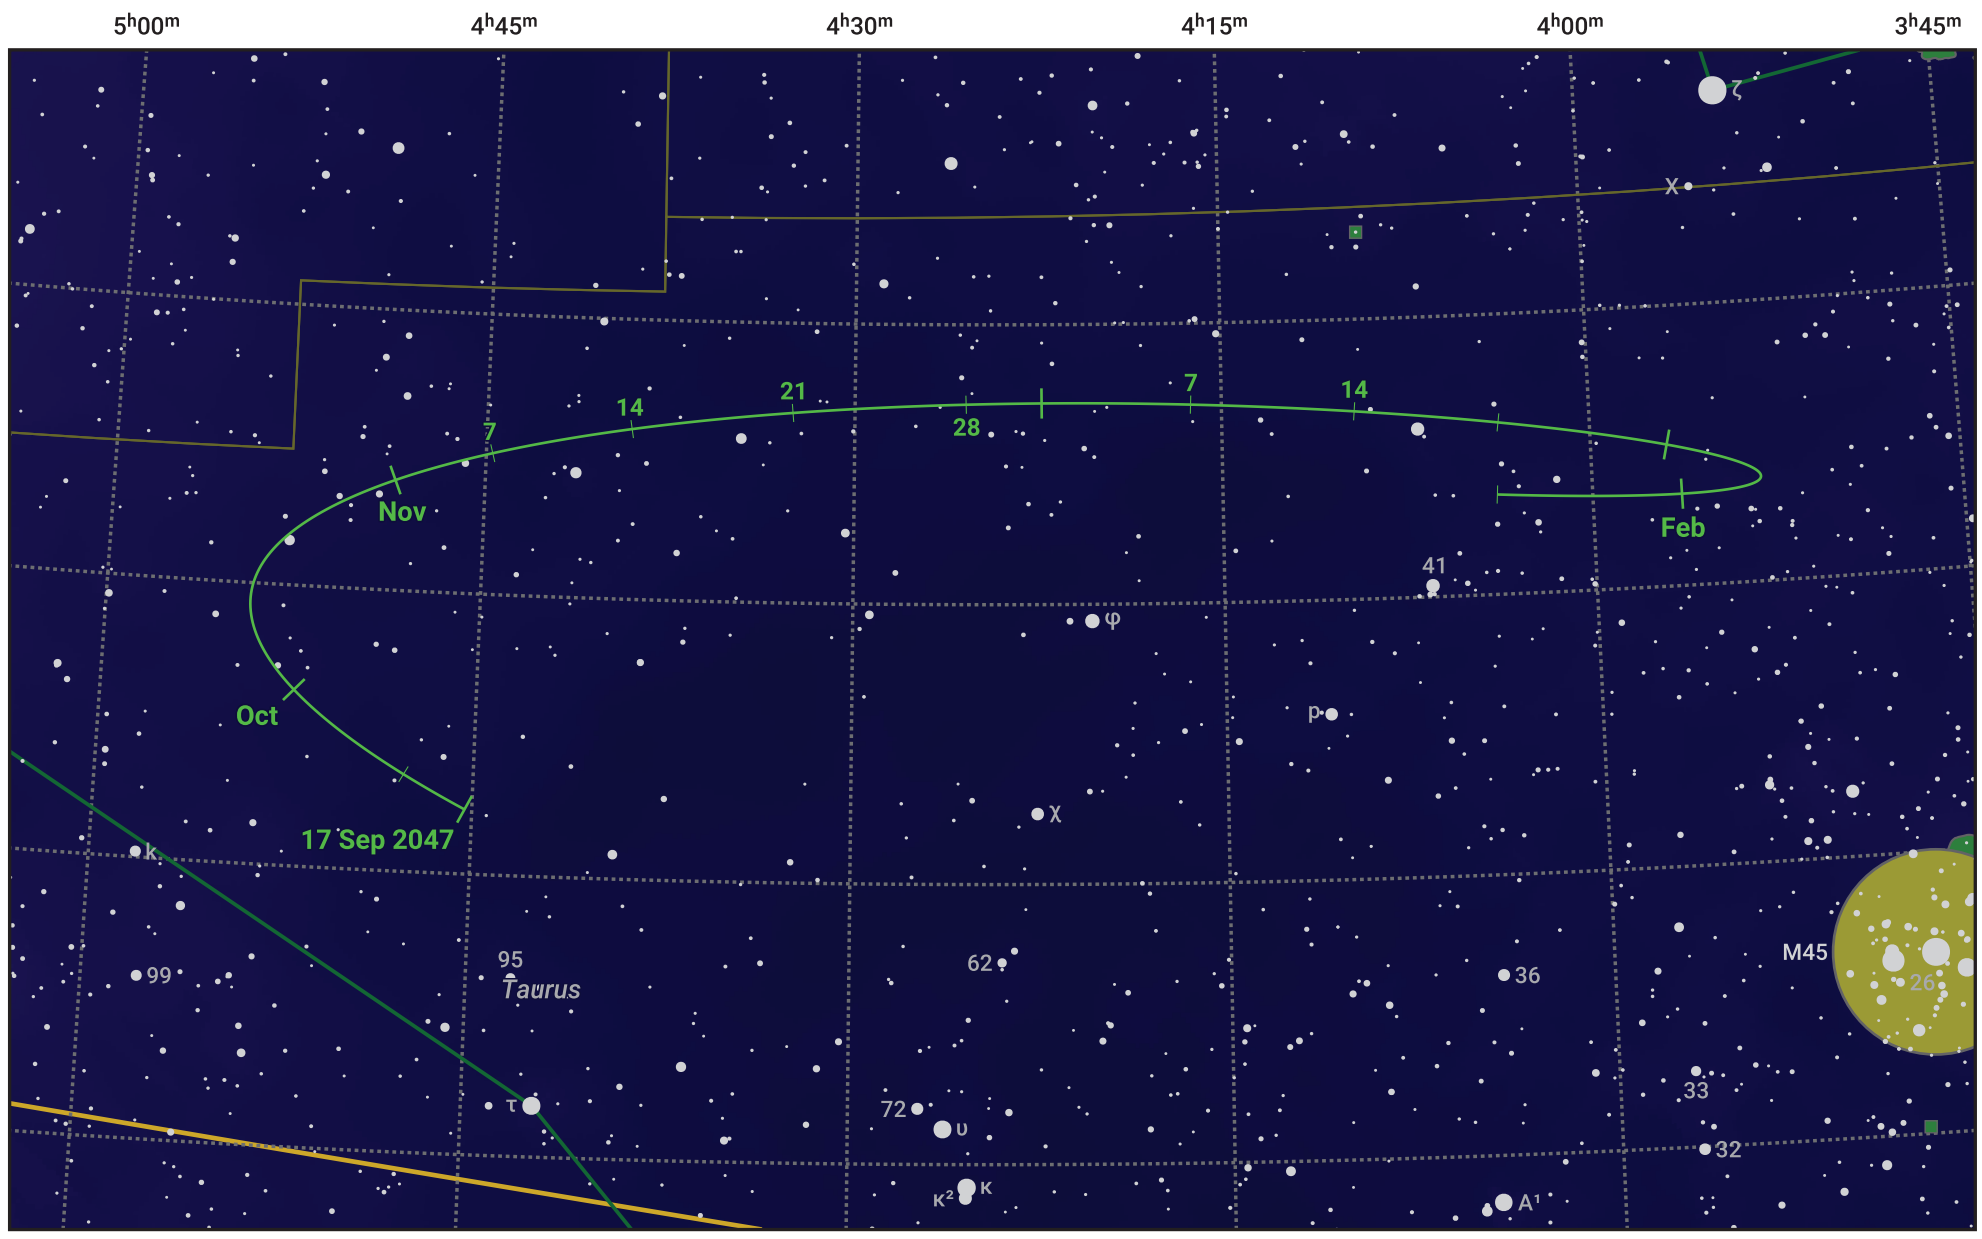

The path of Asteroid 349 Dembowska around opposition on 1 Dec 2047

© Dominic Ford 2011–2024. Date markers placed at midnight UTC. Downloaded from <https://in-the-sky.org>

Magnitude scale: 10.0 9.0 8.0 7.0 6.0 5.0 4.0 3.0 2.0

- Ecliptic Plane
- Galaxy
- Bright nebula
- Open cluster
- Globular cluster

Date	Mag
2047 Oct 1	10.9
2047 Nov 1	10.3
2047 Nov 13	10.1
2047 Dec 1	9.8
2048 Jan 1	10.4
2048 Feb 1	11.1
2048 Feb 3	11.1