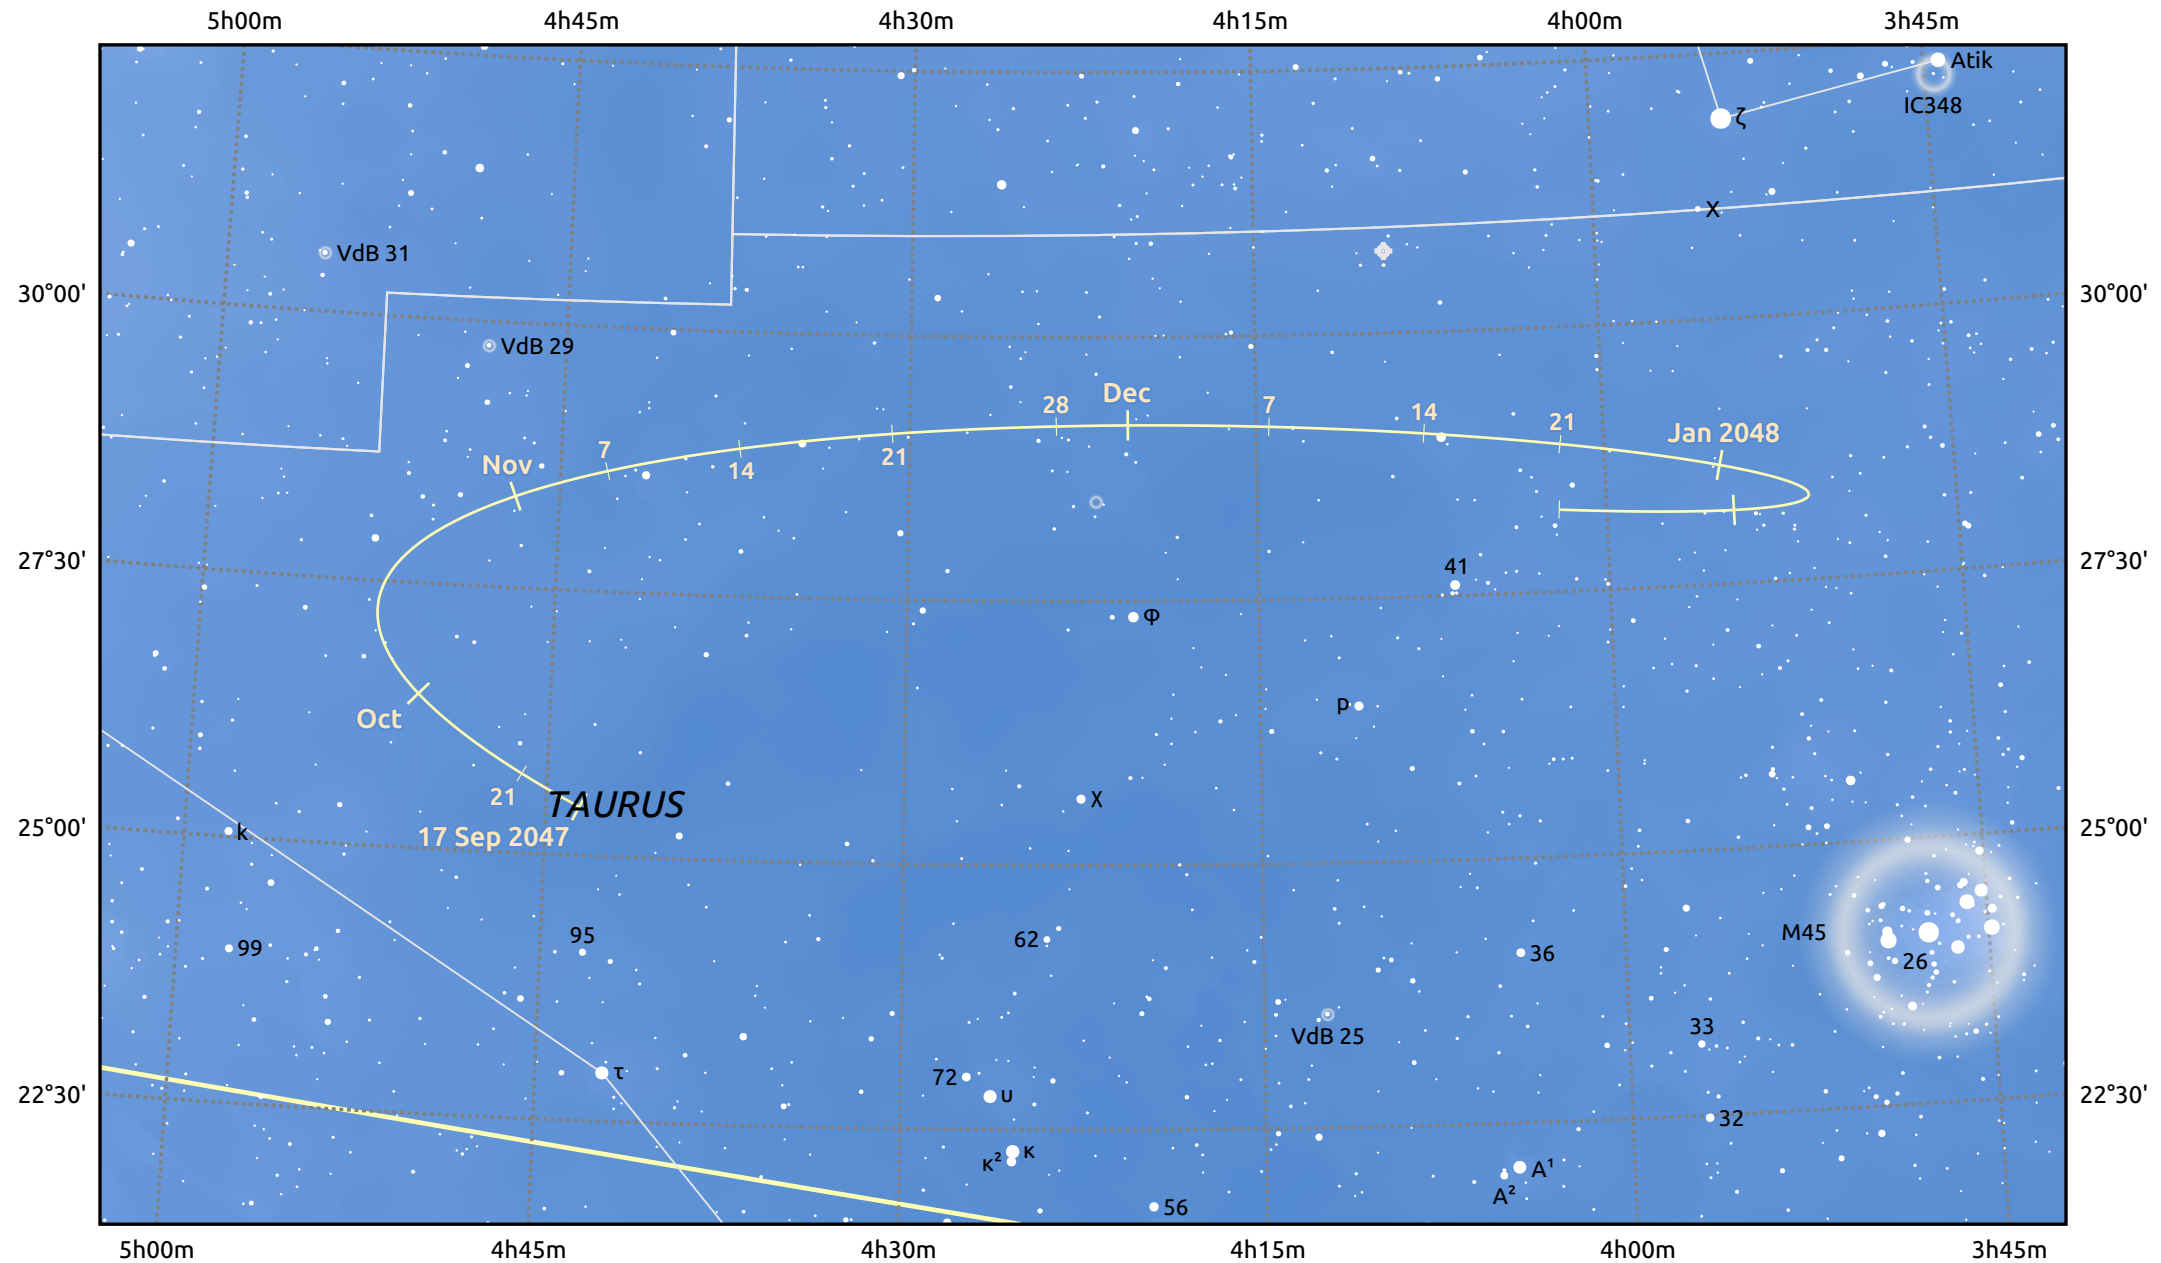

The path of Asteroid 349 Dembowska around opposition on 1 Dec 2047

© Dominic Ford 2011–2025. Date markers placed at midnight UTC. Downloaded from <https://in-the-sky.org>

Magnitude scale: 10.0 9.0 8.0 7.0 6.0 5.0 4.0 3.0 2.0

Ecliptic Plane

Galaxy Bright nebula Open cluster Globular cluster Planetary nebula

Date	Mag
2047 Oct 1	10.9
2047 Nov 1	10.3
2047 Nov 13	10.1
2047 Dec 1	9.8
2048 Jan 1	10.4
2048 Feb 1	11.0
2048 Feb 3	11.1