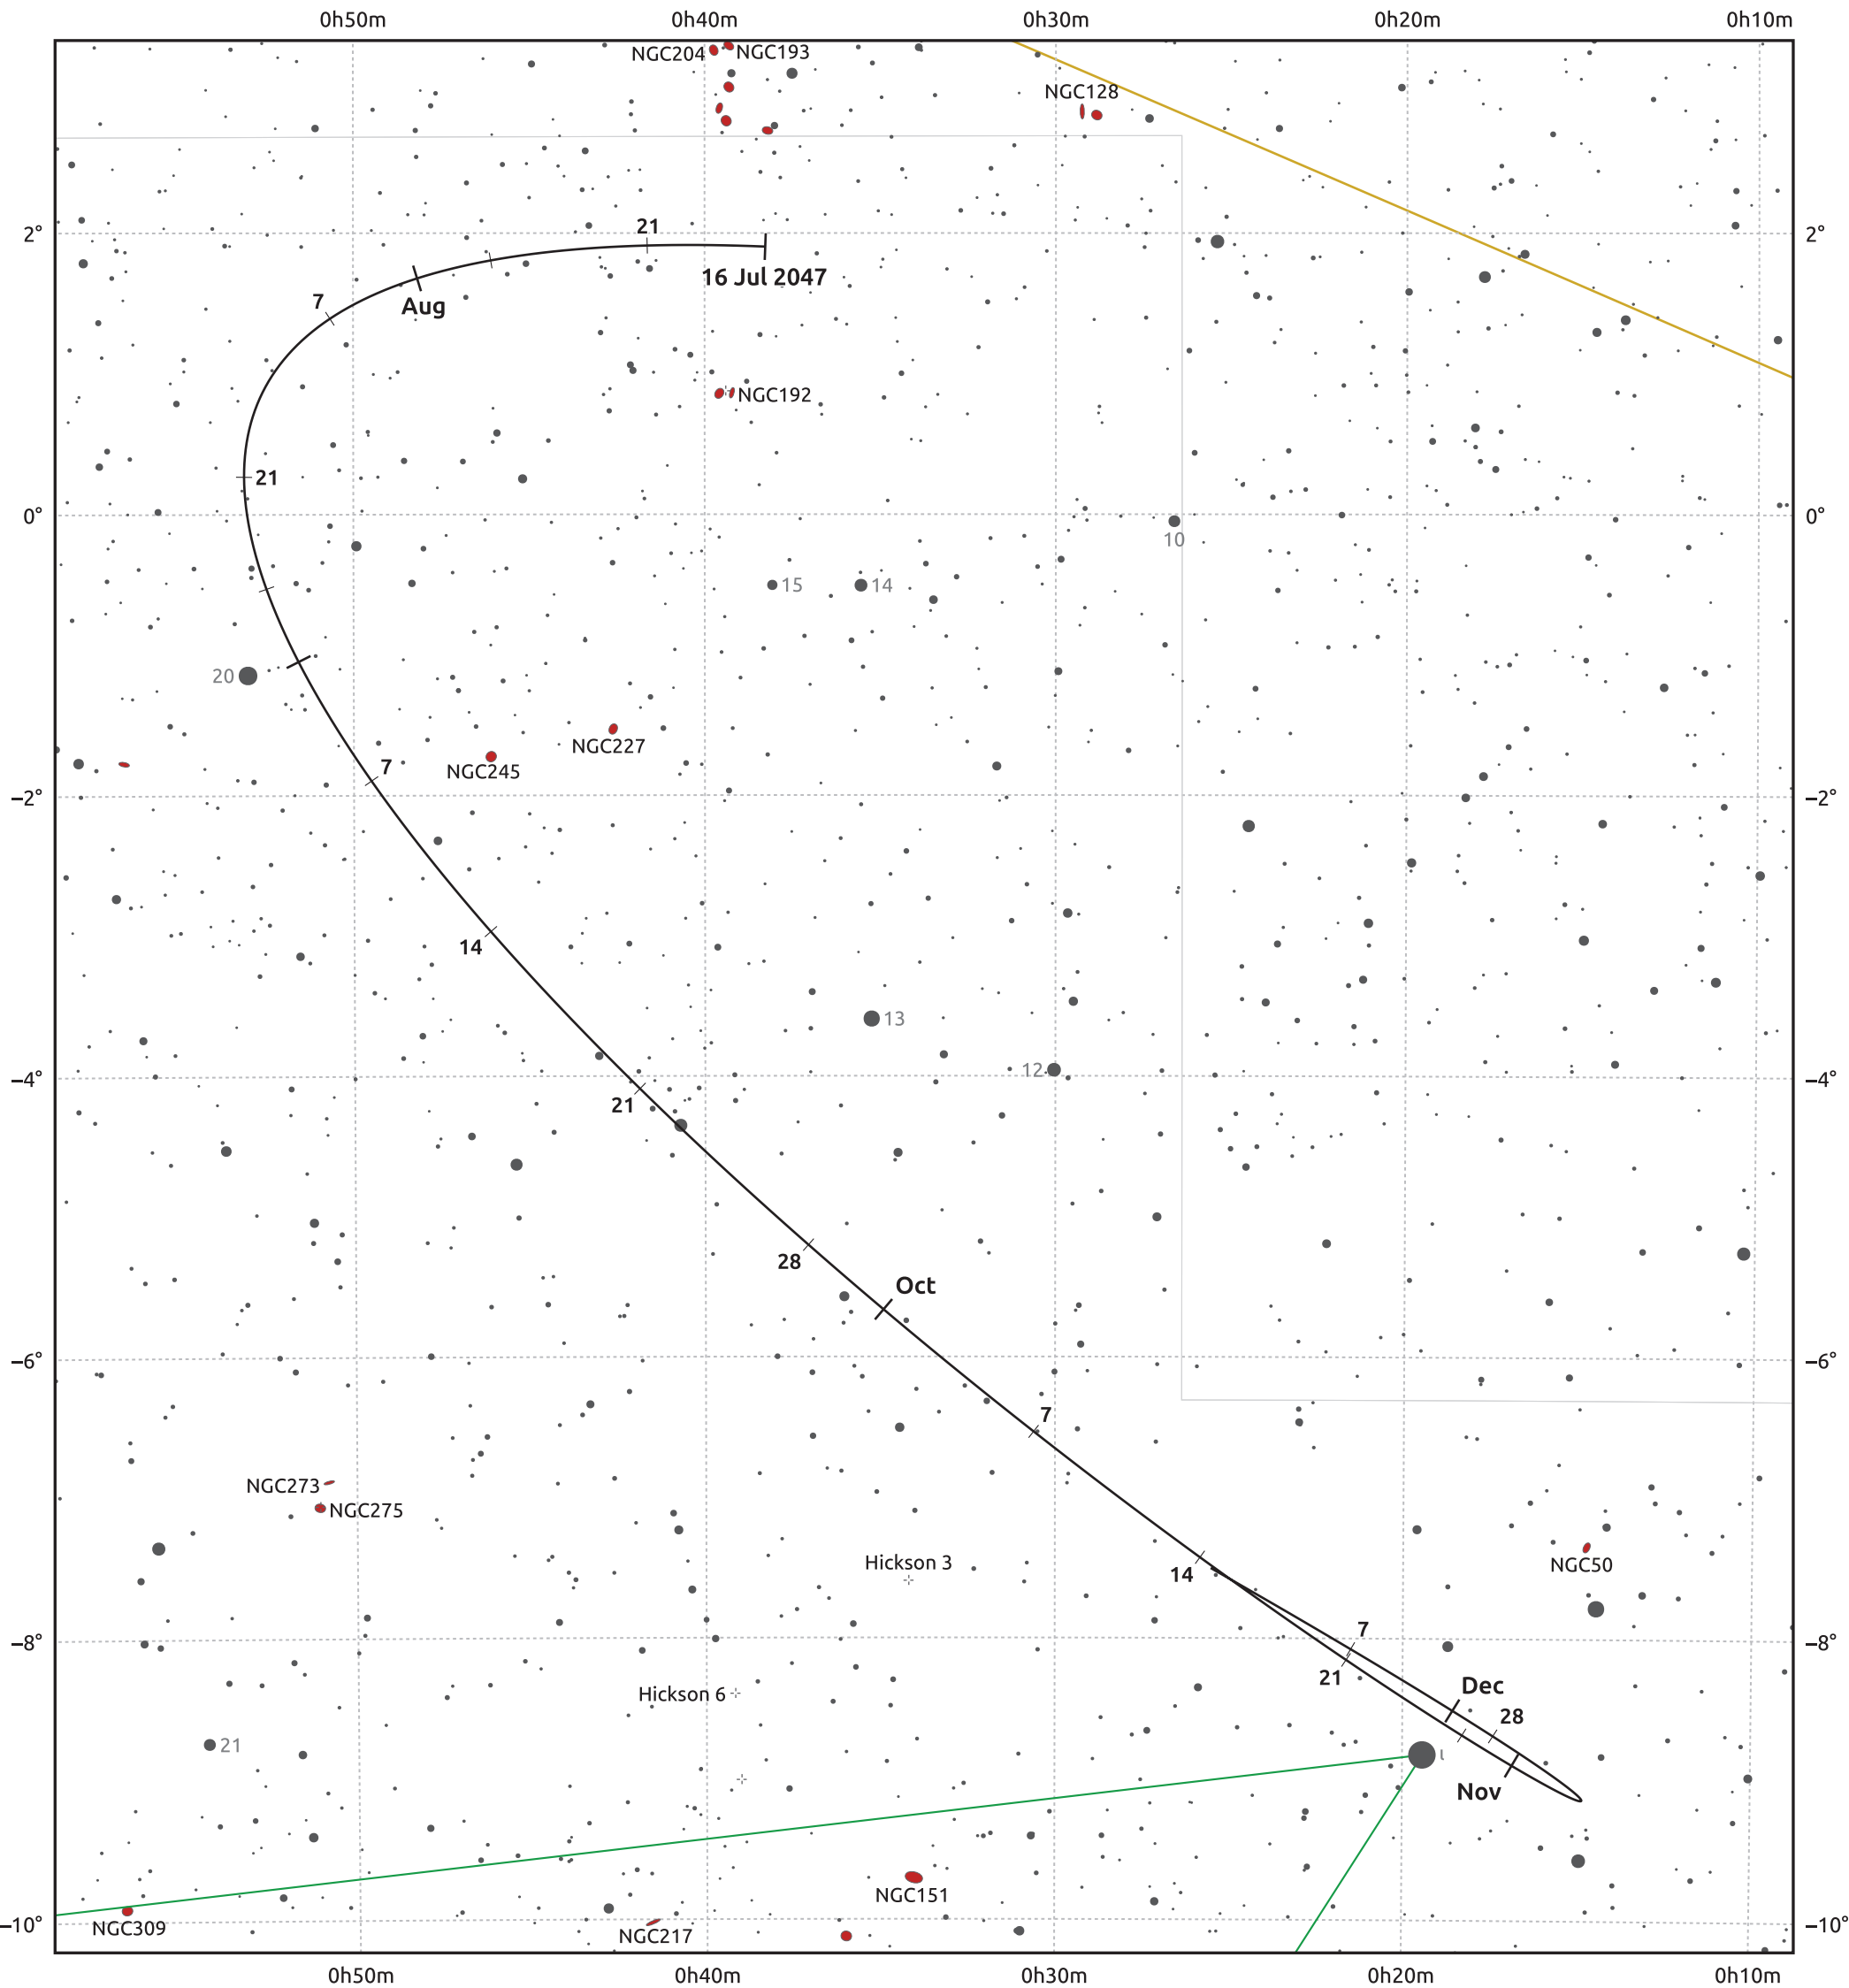

# The path of Asteroid 39 Laetitia around opposition on 29 Sep 2047

© Dominic Ford 2011–2026. Date markers placed at midnight UTC. Downloaded from <https://in-the-sky.org>

Magnitude scale: 11.0 10.0 9.0 8.0 7.0 6.0 5.0 4.0 3.0

— Ecliptic Plane

Galaxy Bright nebula Open cluster Globular cluster Planetary nebula

Date	Mag	Phase
2047 Aug 1	10.3	96%
2047 Sep 1	9.7	99%
2047 Sep 5	9.6	99%
2047 Oct 1	9.1	100%
2047 Nov 1	9.8	98%
2047 Dec 1	10.4	96%
2047 Dec 12	10.6	96%