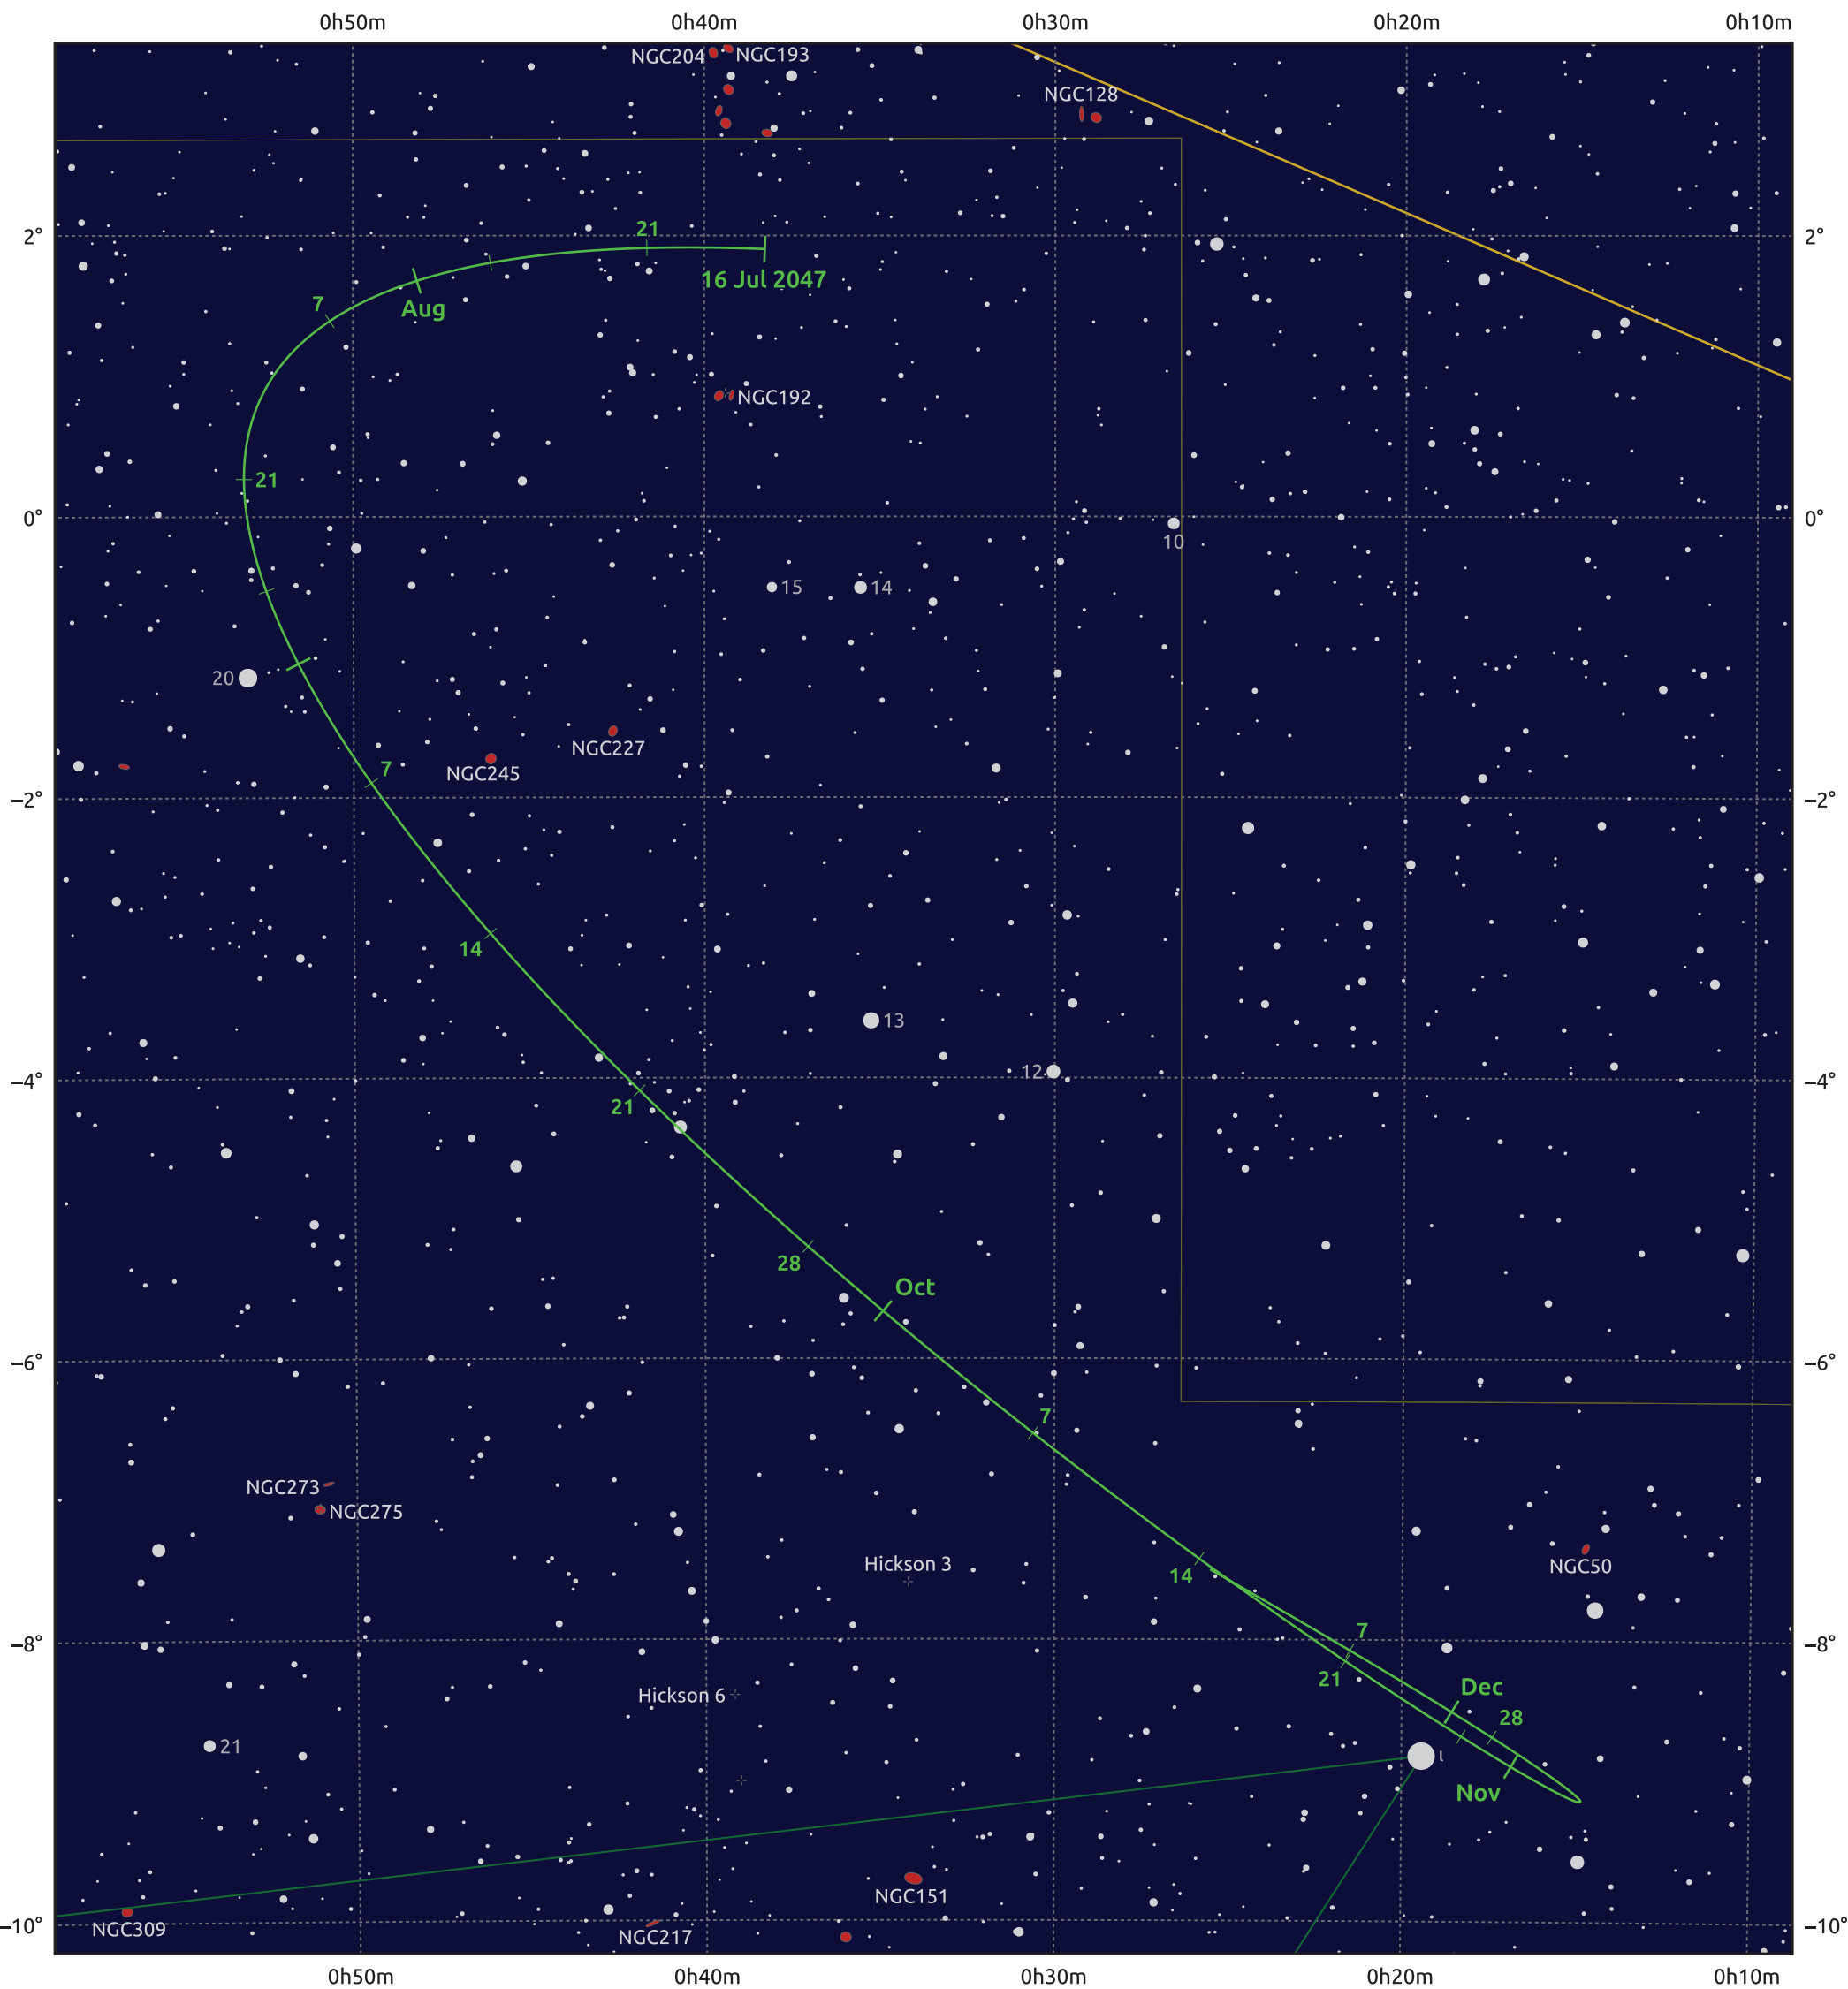

# The path of Asteroid 39 Laetitia around opposition on 29 Sep 2047

© Dominic Ford 2011–2026. Date markers placed at midnight UTC. Downloaded from <https://in-the-sky.org>

Magnitude scale: 11.0 10.0 9.0 8.0 7.0 6.0 5.0 4.0 3.0

— Ecliptic Plane

Galaxy Bright nebula Open cluster Globular cluster Planetary nebula

Date	Mag	Phase
2047 Aug 1	10.3	96%
2047 Sep 1	9.7	99%
2047 Sep 5	9.6	99%
2047 Oct 1	9.1	100%
2047 Nov 1	9.8	98%
2047 Dec 1	10.4	96%
2047 Dec 12	10.6	96%