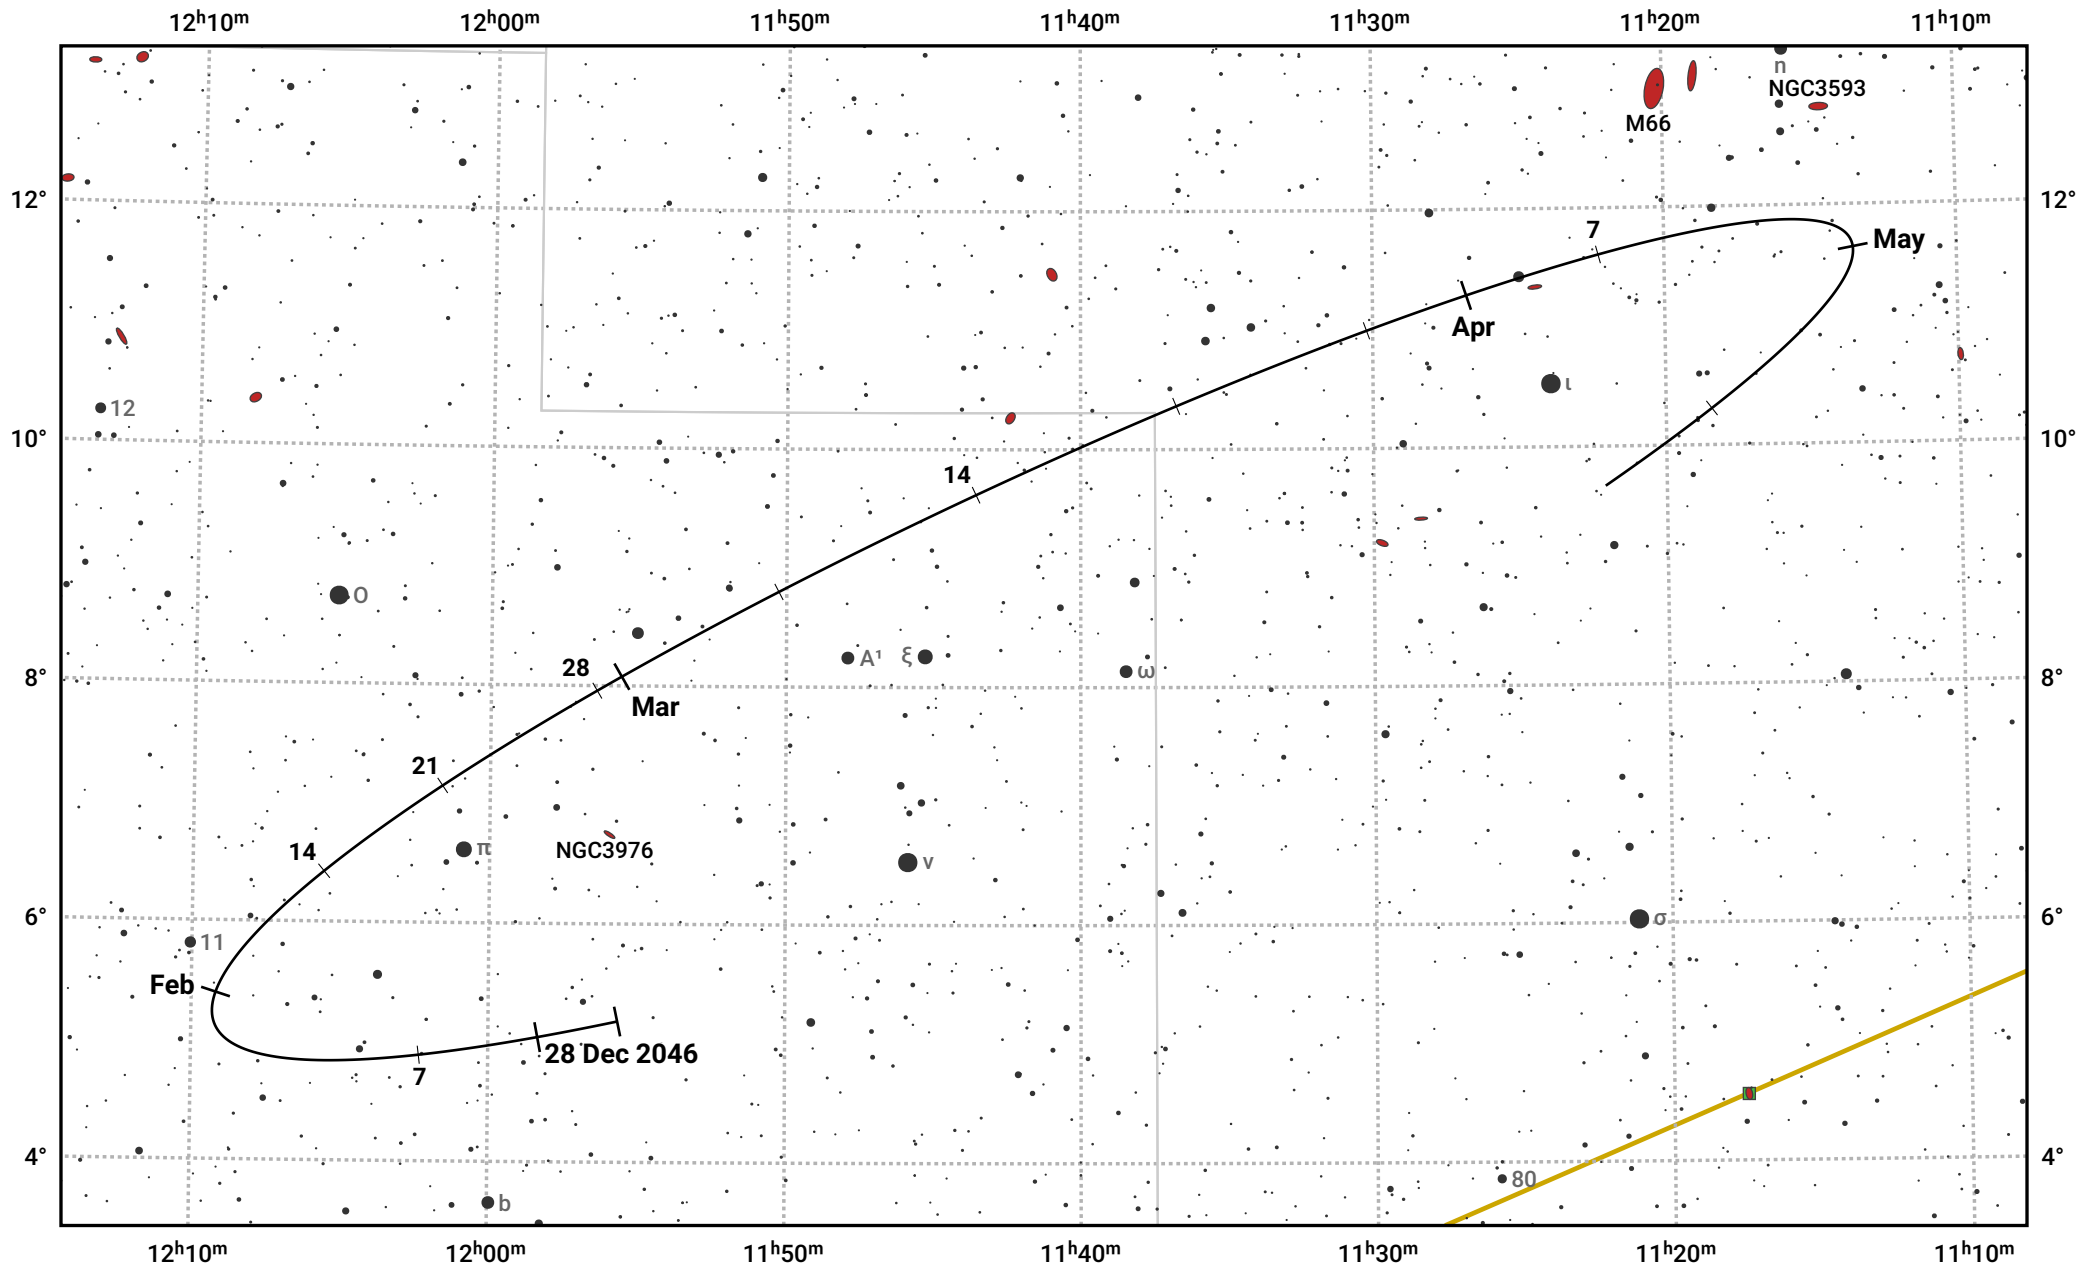

# The path of Asteroid 40 Harmonia around opposition on 13 Mar 2047

© Dominic Ford 2011–2024. Date markers placed at midnight UTC. Downloaded from <https://in-the-sky.org>

Magnitude scale: 11.0 10.0 9.0 8.0 7.0 6.0 5.0 4.0

— Ecliptic Plane

- Galaxy
- Bright nebula
- Open cluster
- Globular cluster

Date	Mag	Phase
2047 Jan 1	11.0	96%
2047 Feb 1	10.4	97%
2047 Feb 16	10.0	99%
2047 Mar 1	9.7	100%
2047 Apr 1	9.8	99%
2047 May 1	10.5	97%